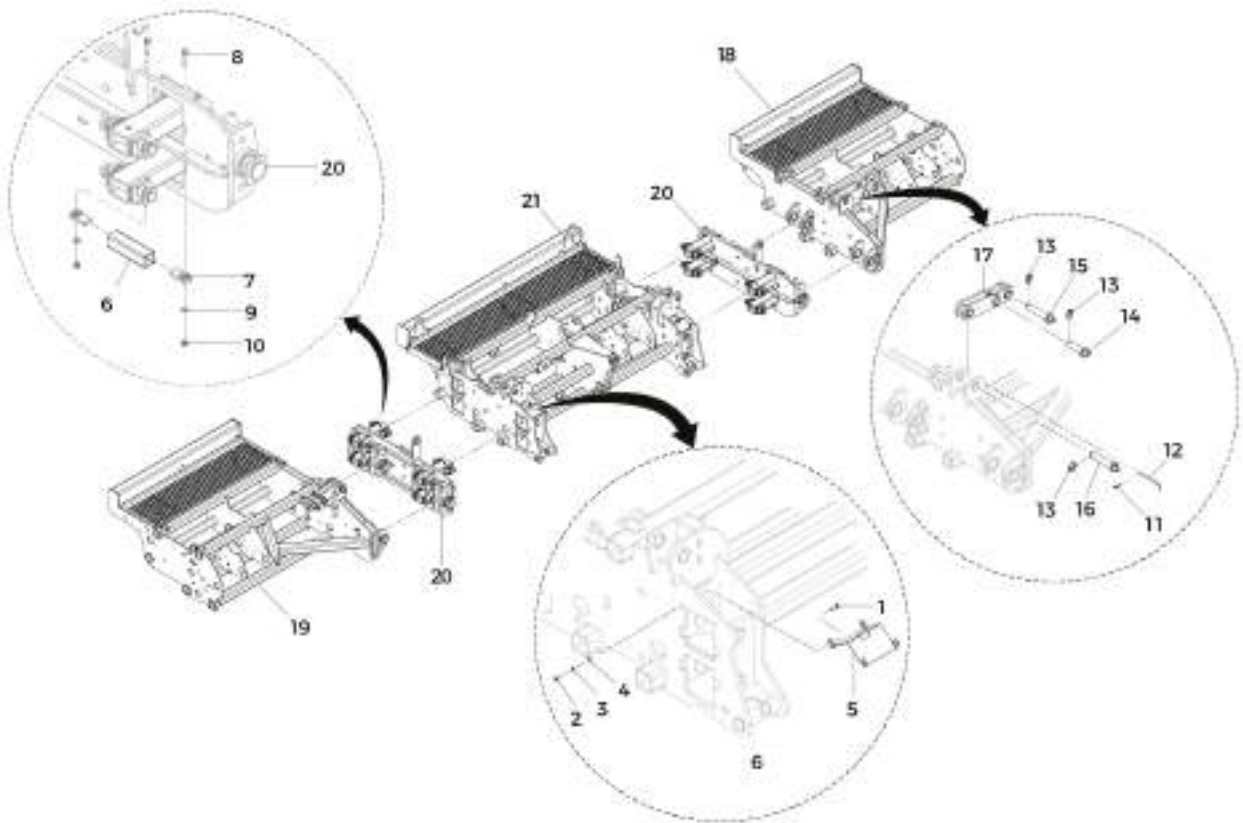

AB SET TIGER FLEX 13300 MECHANICAL

Item	Code	Name	Amount
1	030150	AB FRAME ARTICULATION TIGER FLEX 13300	1
2	029022	AB HEADER	1
3	029562	AB HYDRAULIC HEADER LIFT SYSTEM	1
4	018875	AB RIGHT WHEEL	2
5	018903	AB AUXILIARY WHEEL LEFT	2
6	018892	AB LEFT WHEEL	1
7	018897	AB AUXILIARY WHEEL RIGHT	1
8	030173	AB SEED RESERVOIR TIGER 13300	1
9	203141000	AB MANUAL DOOR	1
10	201252000	AB SUPPORT LEG	2
11	301001008	LEFT SUPPORT	2
12	301001009	RIGHT SUPPORT	2
13	301010000	LADDER	2
14	029711	AB ACCESSORY BOX	1
15	901313030	HEX BOLT M10x1.5x30 DIN 933 8.8 ZFP	8
16	921050010	SPRING LOCK WASHER B10 DIN 127 ZFP	8
17	920001001	HEX NUT M10x1.5 DIN 934 ZFP	8
18	206001001	BUSHING	4
19	901313025	HEX BOLT M10x1.5x25 DIN 933 8.8 ZFP	8
20	921030010	FLAT WASHER Ø10.5xØ21x2 DIN 125A ZCA	4
21	920111001	HEX LOCK NUT M10x1.5 DIN EN ISO 10511 ZFP	12
22	200929000	AB SUPPORT BARREL	1
23	017904	RIGHT HANDRAIL	1
24	029732	LEFT HANDRAIL	1
25	029735	ARTICULATED PLATFORM	2
26	901312055	HEX BOLT M10x1.5x55 DIN 931 8.8 ZFP	4
27	200783000	AB RATCHET ACTUATION RIGHT LEVER	2
28	200813000	AB RATCHET ACTUATION LEFT LEVER	1
29	030183	AB LIFT HYDRAULIC SYSTEM TIGER 13300	1
30	025444	AB TRANSMISSION COVER	3