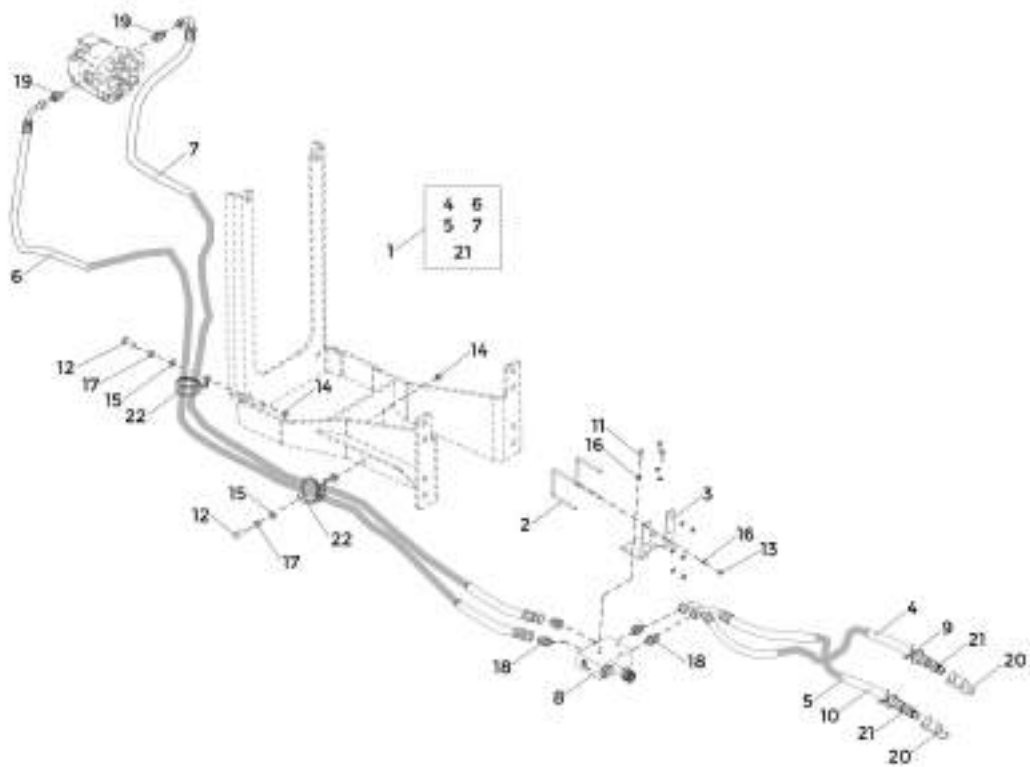

AB HYDRAULIC SYSTEM TURBINE WITH SECURITY VALVE

Item	Code	Name	Amount
1	018980	AB HYDRAULIC SYSTEM SELENIUM PNEUMATIC	1
2	203141002	CLAMP M8 (SQUARE PIPE 80)	2
3	230172002	VALVE SUPPORT	1
4	230173000	AB HOSE 1/2" x 4000	1
5	230174000	AB HOSE 5/8" x 4000	1
6	230175000	AB HOSE 1/2" x 2400	1
7	230176000	AB HOSE 5/8" x 2400	1
8	230179000	AB REGULATING VALVE	1
9	900100577	PRESURE SEAL (HOSE PRESSURE)	1
10	900100578	RETURN SEAL (RETURN HOSE)	1
11	901309025	HEX BOLT M8x1.25x25 DIN 933 8.8 ZFP	3
12	901317035	HEX BOLT M12x1.75x35 DIN 933 8.8 ZFP	2
13	920000801	HEX NUT M8x1.25 DIN 934 ZFP	4
14	920111201	HEX LOCK NUT M12x1.75 DIN EN ISO 10511 ZFP	2
15	921030012	FLAT WASHER Ø13xØ24x2.5 DIN 125A ZCA	2
16	921050008	SPRING LOCK WASHER B8 DIN 127 ZFP	7
17	921050012	SPRING LOCK WASHER B12 DIN 127 ZFP	2
18	932022118	MALE ADAPTER 7/8" UNF O'RING x 7/8" UNF JIC	4
19	932022714	MALE ADAPTER M22x1.5 x 3/4" UNF JIC	2
20	932028301	FEMALE COVER	2
21	932034101	QUICK COUPLING 1/2" NPT MALE	2
22	936004002	SPRING	2