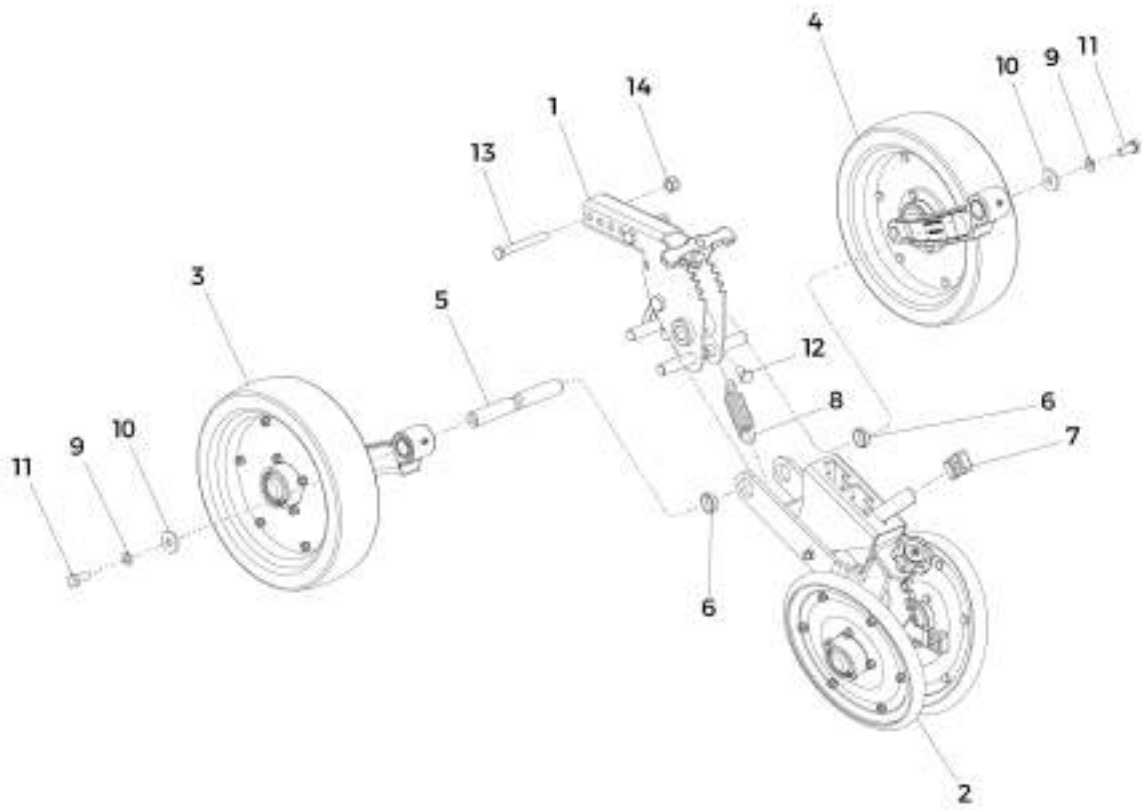

AB LONG SELENIUM SEED ROW - DOGA ENGINE

Item	Code	Name	Amount
50	936002036	TENSIOR SPRING Ø 54 x 222.7 mm	2
51	055230	AB LONG SEED FALL	1

LIMITERS COMPACTORS

Item	Code	Name	Amount
1	300035000	AB PREMIUM LIMITER	1
2	004686	AB SCALE BEARING ROCKER LIMITER RIVETED "V" COMPACTOR	1
3	004745	AB SCALE BEARING ROCKER LIMITER RIVETED 3rd COMPACTOR WHEEL	1