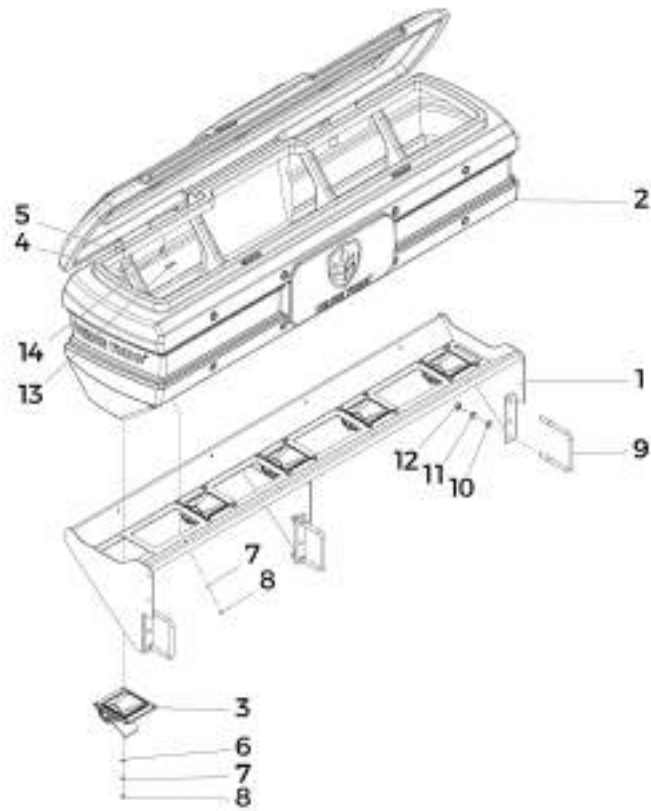

AB SEED CRADLE 5 OUTLETS

Item	Code	Name	Amount
1	022589	SEED CRADLE 5 OUTLETS	1
2	021967	AB SEED RESERVOIR 5 OUTLETS	1
3	200586000	AB SEED DRIVER	5
4	921010008	FLAT WASHER Ø8.4xØ24x2 DIN 9021 ZCA	20
5	901309030	HEX BOLT M8x1.25x30 DIN 933 8.8 ZFP	20
6	921030008	FLAT WASHER Ø8.4xØ17x1.5 DIN 125 ZCA	20
7	921050008	SPRING LOCK WASHER B8 DIN 127 ZFP	28
8	920000801	HEX NUT M8x1.25 DIN 934 ZFP	28
9	210094021	CLAMP M16	3
10	921030016	FLAT WASHER Ø17xØ30x3 DIN 125A ZCA	6
11	921050016	SPRING LOCK WASHER B16 DIN 127 ZFP	6
12	920001601	HEX NUT M16x2.0 DIN 934 ZFP	6
13	921040102	FLAT WASHER Ø8.4xØ40x3 ZCA	8
14	901309025	HEX BOLT M8x1.25x25 DIN 933 8.8 ZFP	8