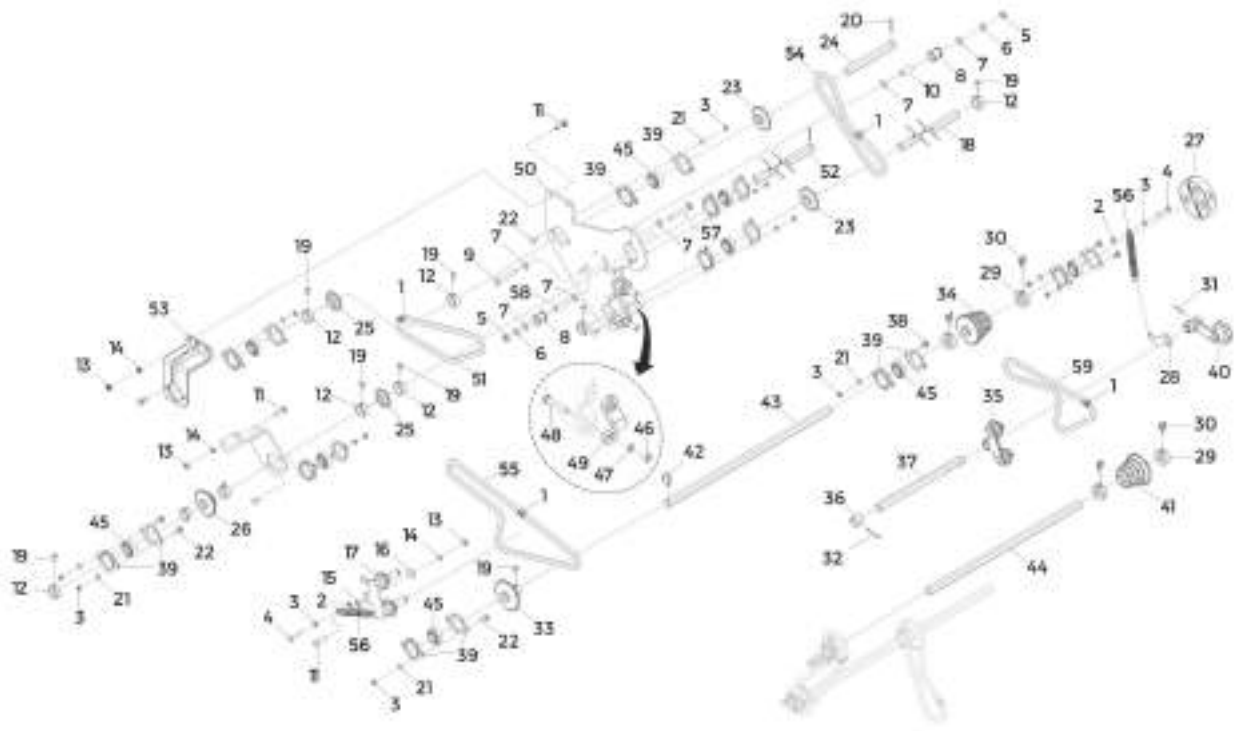

Item	Code	Name	Amount
50	019971	TRANSMISSION SUPPORT	1
51	925010435	ROLLER CHAIN ASA 40 65 LINKS	1
52	466051002	HEX SHAFT 7/8" x 1600 - TIGER FLEX 11200	1
53	230089000	HEX SHAFT SUPPORT	2
54	925010433	ROLLER CHAIN ASA 40 63 LINKS	1
55	925010465	ROLLER CHAIN ASA 40 109 LINKS	1
56	936002009	SPRING	2
57	901316130	HEX BOLT M12x1.75x130 DIN 931 8.8 ZFP	1
58	135047005	BUSHING TENSIONER (Ø12.5xØ17x94)	1
59	925010446	ROLLER CHAIN ASA 40 77 LINKS	1