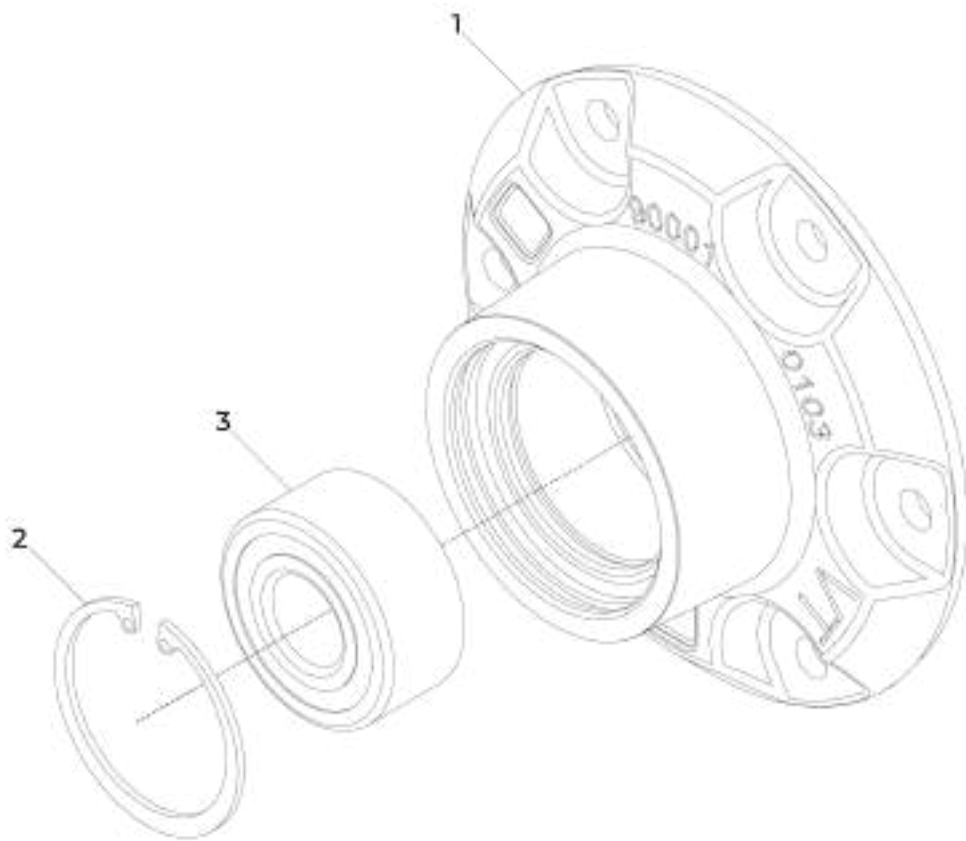

AB HUB

Item	Code	Name	Amount
1	131279001	HUB (ANGULAR CONTACT BEARING)	1
2	923202047	RETAINING RING I47 DIN 472	1
3	927010201	ANGULAR CONTACT BEARING PL (INA / F-110390)	1
4	131279000	AB HUB (ANGULAR CONTACT BEARING)	1