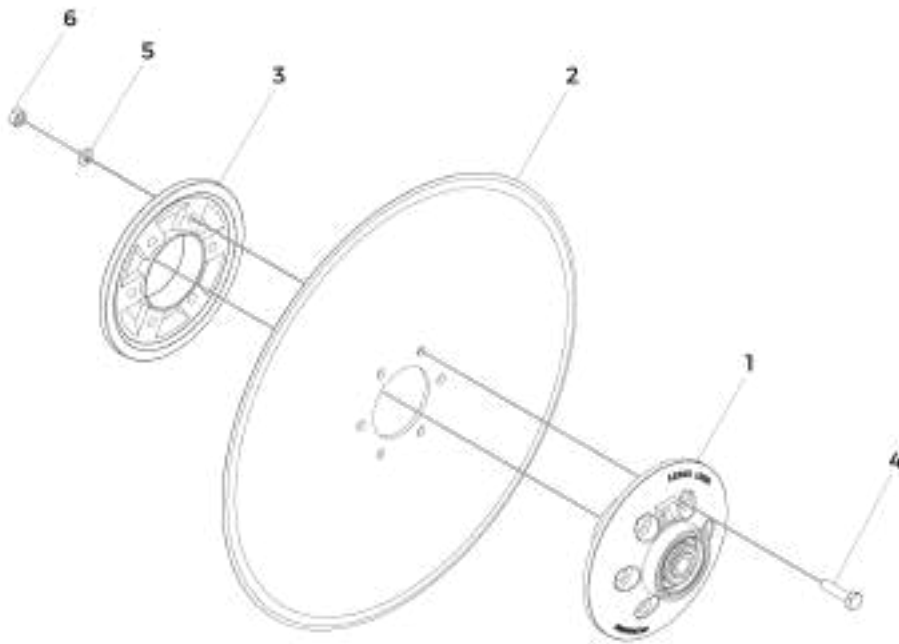

AB DISK 20"

Item	Code	Name	Amount
1	301057000	AB HUB	1
1	301057000	AB HUB	1
2	301056002	FLAT DISK 20"	1
2	301056002	FLAT DISK 20"	1
3	900005287	FLANGE	1
3	900005287	FLANGE	1
4	901313040	HEX BOLT M10x1.5x40 DIN 933 8.8 ZFP	6
4	901313040	HEX BOLT M10x1.5x40 DIN 933 8.8 ZFP	6
5	921050010	SPRING LOCK WASHER B10 DIN 127 ZFP	6
5	921050010	SPRING LOCK WASHER B10 DIN 127 ZFP	6
6	920001001	HEX NUT M10x1.5 DIN 934 ZFP	6
6	920001001	HEX NUT M10x1.5 DIN 934 ZFP	6