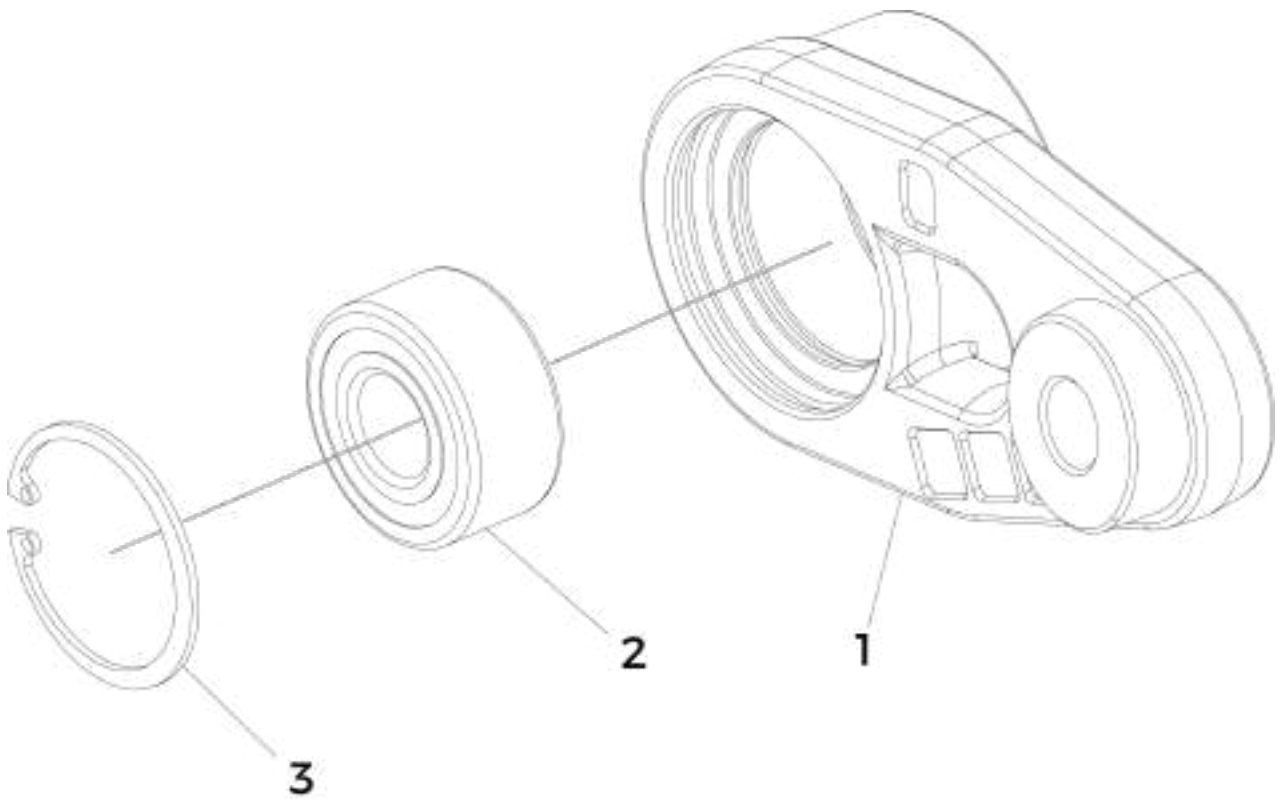

AB CENTER ROCKER

Item	Code	Name	Amount
1	210201001	CENTER ROCKER	1
2	210201002	BEARING BUSHING	2
3	924060000	STRAIGHT GREASE FITTING M6x1 DIN 71412	1

AB ROCKER RIGHT

Item	Code	Name	Amount
1	210198001	RIGHT ROCKER	1
2	927010201	ANGULAR CONTACT BEARING PL (INA / F-110390)	1
3	923202047	RETAINING RING I47 DIN 472	1