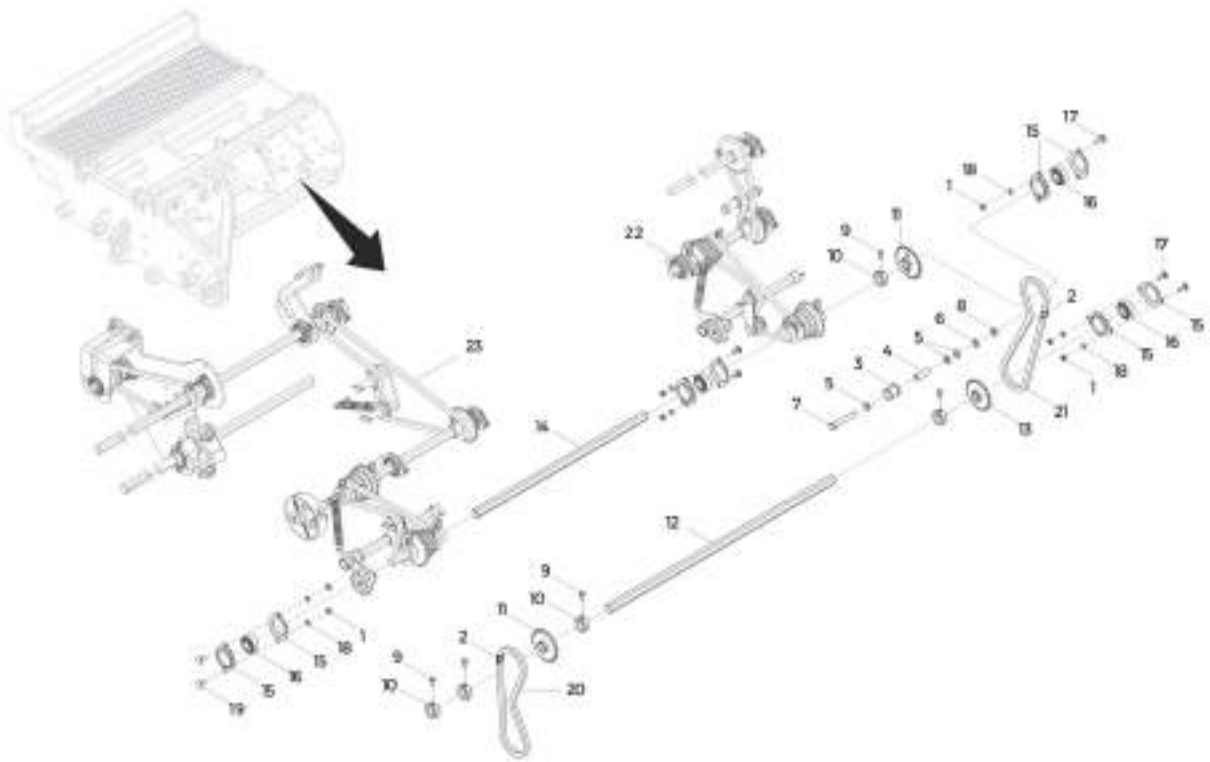

AB LEFT MECHANICAL TRANSMISSION TIGER 13300

Item	Code	Name	Amount
1	920000801	HEX NUT M8x1.25 DIN 934 ZFP	8
2	925160400	UNION ASA 40	1
3	900100266	ROLLER TENSIONER	1
4	230083005	BUSHING TENSIONER	1
5	921030012	FLAT WASHER Ø13xØ24x2.5 DIN 125A ZCA	3
6	921050012	SPRING LOCK WASHER B12 DIN 127 ZFP	1
7	901316080	HEX BOLT M12x1.75x80 DIN 931 8.8 ZFP	1
8	920001201	HEX NUT M12x1.75 DIN 934 ZFP	1
9	901309016	HEX BOLT M8x1.25x16 DIN 933 8.8 ZFP	5
10	218019002	HEX SHAFT STOP	5
11	200830000	SPROCKET Z22 (HEX SHAFT)	2
12	200008004	SHAFT 850	1
13	200828000	SPROCKET Z21	1
14	200008003	SHAFT 645	1
15	926030501	OVAL FLANGE 25MM	8
16	927210501	HEX BEARING 7/8" SK014 205 KRRB AH02	4
17	902308025	FRENCH BOLT M8x1.25x25 DIN 603 8.8 ZFP	4
18	921050008	SPRING LOCK WASHER B8 DIN 127 ZFP	8
19	902308020	FRENCH BOLT M8x1.25x20 DIN 603 8.8 ZFP	4
20	925010432	ROLLER CHAIN ASA 40 61 LINKS	1
21	925010441	ROLLER CHAIN ASA 40 71 LINKS	1
22	030248-ADUB O	030248-FERTILIZER	1
23	030248-SEME NTE	030248-SEED	1