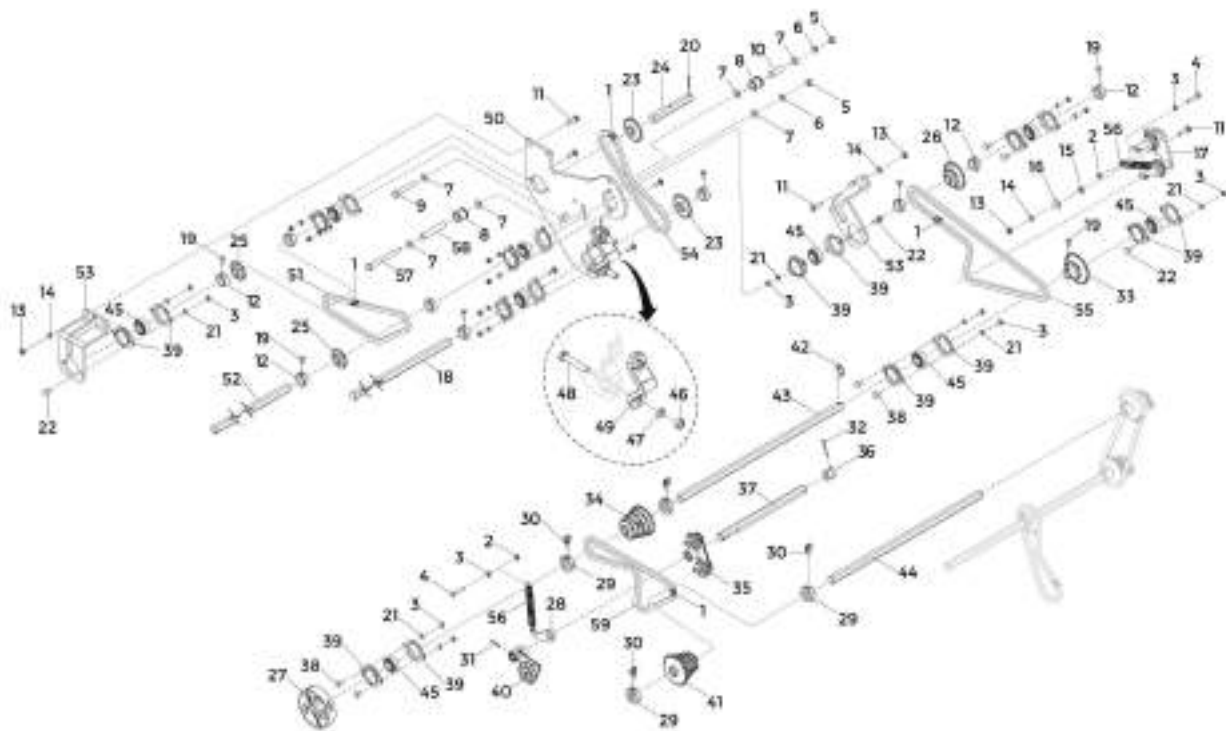

Item	Code	Name	Amount
50	019971	TRANSMISSION SUPPORT	1
51	925010435	ROLLER CHAIN ASA 40 65 LINKS	1
52	466051002	HEX SHAFT 7/8" x 1600 - TIGER FLEX 11200	1
53	230089000	HEX SHAFT SUPPORT	2
54	925010433	ROLLER CHAIN ASA 40 63 LINKS	1
55	925010465	ROLLER CHAIN ASA 40 109 LINKS	1
56	936002009	SPRING	2
57	901316130	HEX BOLT M12x1.75x130 DIN 931 8.8 ZFP	1
58	135047005	BUSHING TENSIONER (Ø12.5xØ17x94)	1
59	925010446	ROLLER CHAIN ASA 40 77 LINKS	1