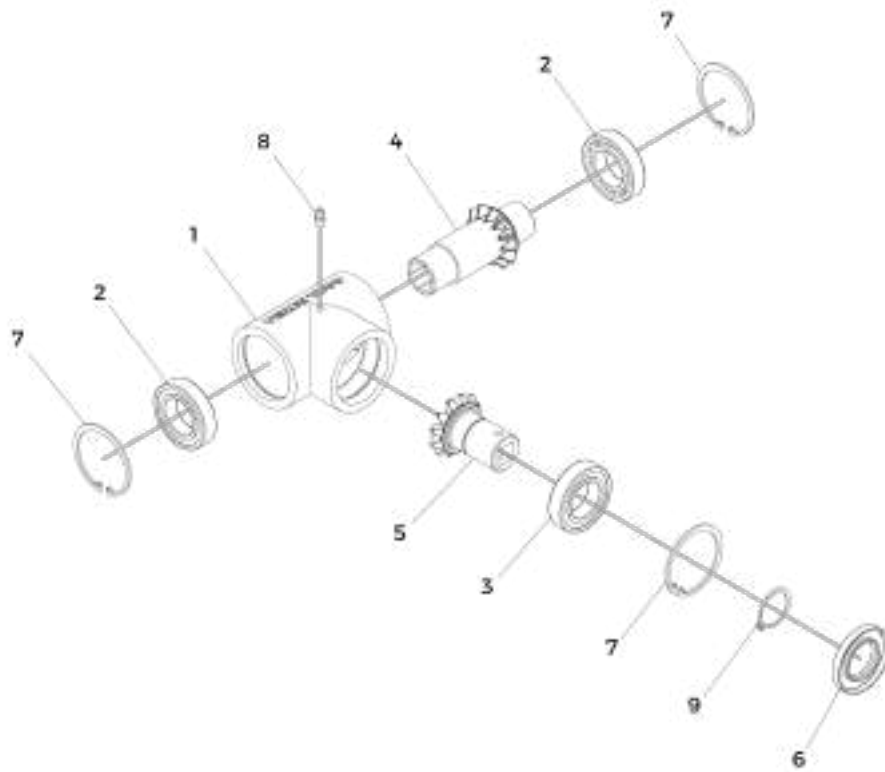

AB TRANSMISSION BOX (HEX SHAFT)

Item	Code	Name	Amount
1	230095001	BOX	1
2	927010108	RIGID BALL BEARING 6006 Z	2
3	927010308	RIGID BALL BEARING 6006 1RS	1
4	401337001	CROWN Z12 (HEX)	1
5	230095003	PINION Z12	1
6	928010136	RETAINER BRG 30x55x7	1
7	923202055	RETAINING RING I55 DIN 472	3
8	924060000	STRAIGHT GREASE FITTING M6x1 DIN 71412	1
9	923101030	RETAINING RING E30 DIN 471	1