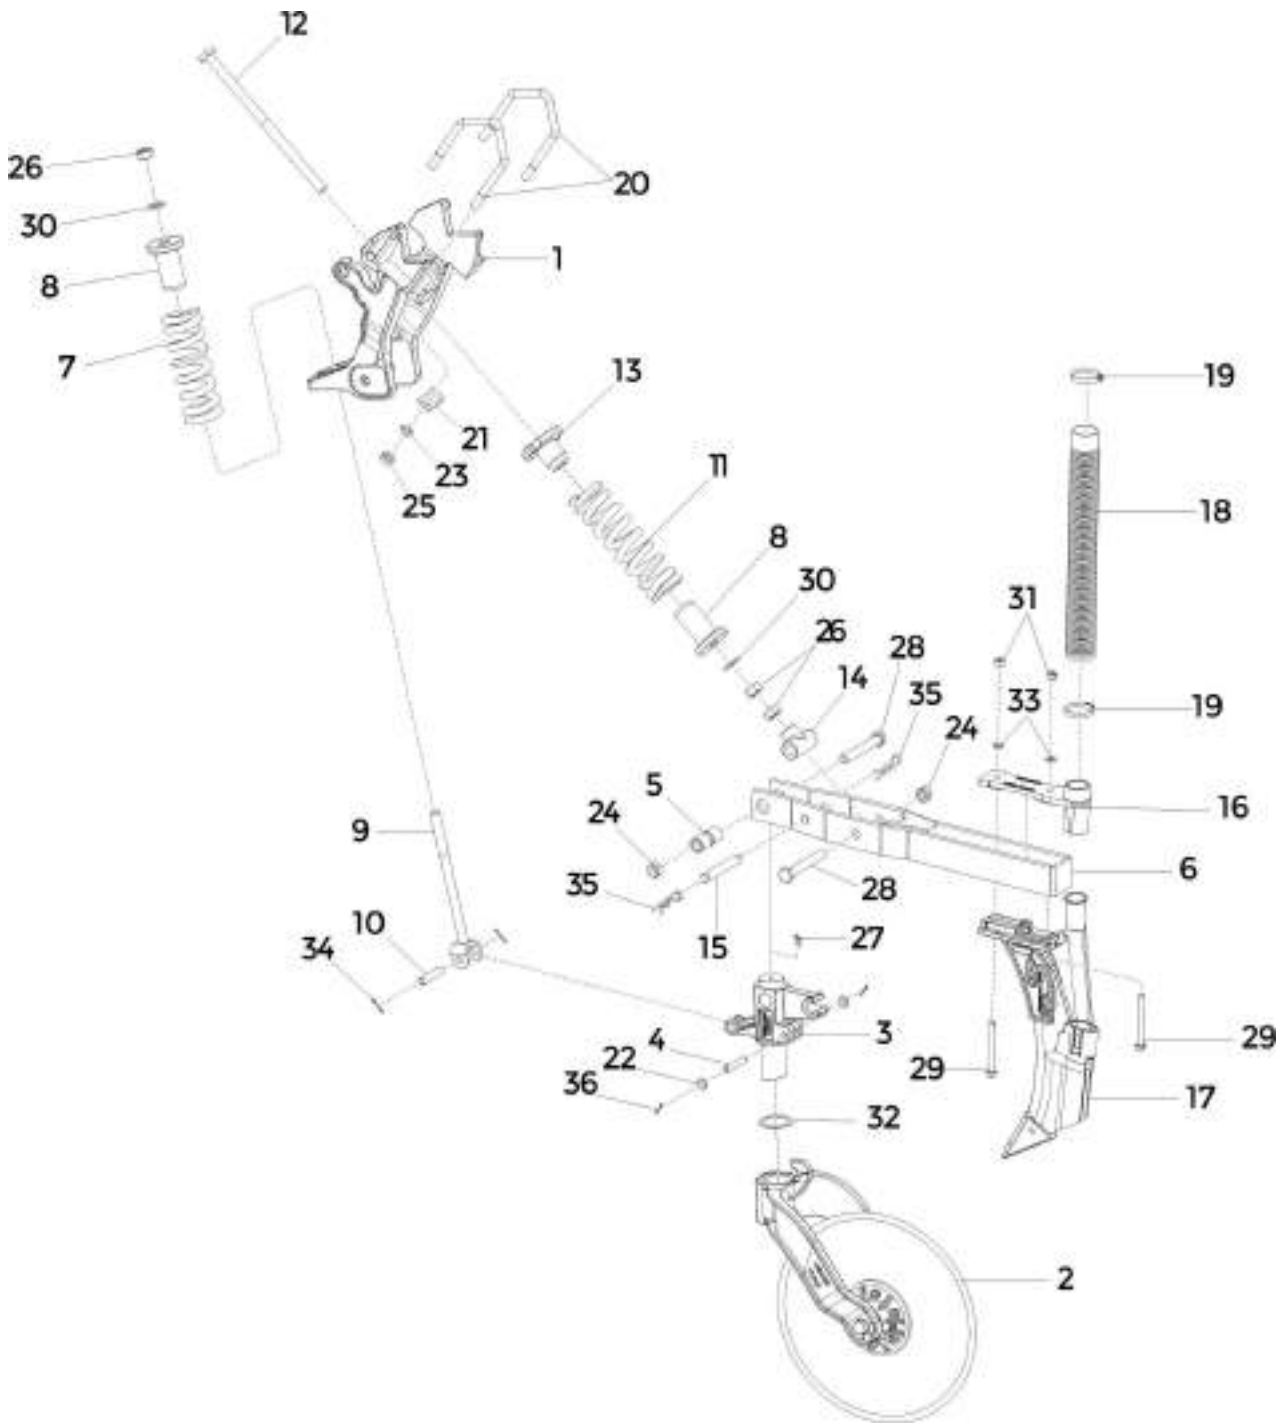

AB FURROW LINE FLAT DISK 18" / FURROWER BLADE

Item	Code	Name	Amount
1	900005510	SUPPORT	1
1	900005510	SUPPORT	1
2	200865000	AB FLAT CUTTING DISK 18"	1
2	200865000	AB FLAT CUTTING DISK 18"	1
3	200517004	SHAFT ARTICULATOR SUPPORT	1
3	200517004	SHAFT ARTICULATOR SUPPORT	1
4	200517005	PIN	1
4	200517005	PIN	1
5	200011002	BUSHING	1
5	200011002	BUSHING	1
6	200437000	INDEPENDENT LINE ARM	1
6	200437000	INDEPENDENT LINE ARM	1
7	936001036	COMPRESSION SPRING Ø80 x 230	1
7	936001036	COMPRESSION SPRING Ø80 x 230	1
8	900005528	SPRING GUIDE	2
8	900005528	SPRING GUIDE	2
9	200520000	INDEPENDENT LINE ROD	1
9	200520000	INDEPENDENT LINE ROD	1
10	200435001	PIN	1
10	200435001	PIN	1
11	936001035	COMPRESSION SPRING Ø80 x 275	1
11	936001035	COMPRESSION SPRING Ø80 x 275	1
12	200348000	ROD	1
12	200348000	ROD	1
13	900005533	SPRING ARTICULATOR	1
13	900005533	SPRING ARTICULATOR	1
14	200011001	SUPPORT	1
14	200011001	SUPPORT	1
15	200435002	PIN	1
15	200435002	PIN	1
16	900005175	FIXER	1
16	900005175	FIXER	1
17	200958000	AB COMPLETE FURROWER	1
17	200958000	AB COMPLETE FURROWER	1
18	900110034	HOSE (BEGEBOR 173)	1
18	900110034	HOSE (BEGEBOR 173)	1
19	931020357	HOSE CLAMP 44-57 (9mm)	2
19	931020357	HOSE CLAMP 44-57 (9mm)	2
20	200011005	CLAMP M16	2
20	200011005	CLAMP M16	2
21	200011003	LOCK	4
21	200011003	LOCK	4
22	921030012	FLAT WASHER Ø13xØ24x2.5 DIN 125A ZCA	2
22	921030012	FLAT WASHER Ø13xØ24x2.5 DIN 125A ZCA	2
23	921050016	SPRING LOCK WASHER B16 DIN 127 ZFP	4
23	921050016	SPRING LOCK WASHER B16 DIN 127 ZFP	4
24	920111801	HEX LOCK NUT M18x2.5 DIN EN ISO 10511 ZFP	2
24	920111801	HEX LOCK NUT M18x2.5 DIN EN ISO 10511 ZFP	2
25	920001601	HEX NUT M16x2.0 DIN 934 ZFP	4