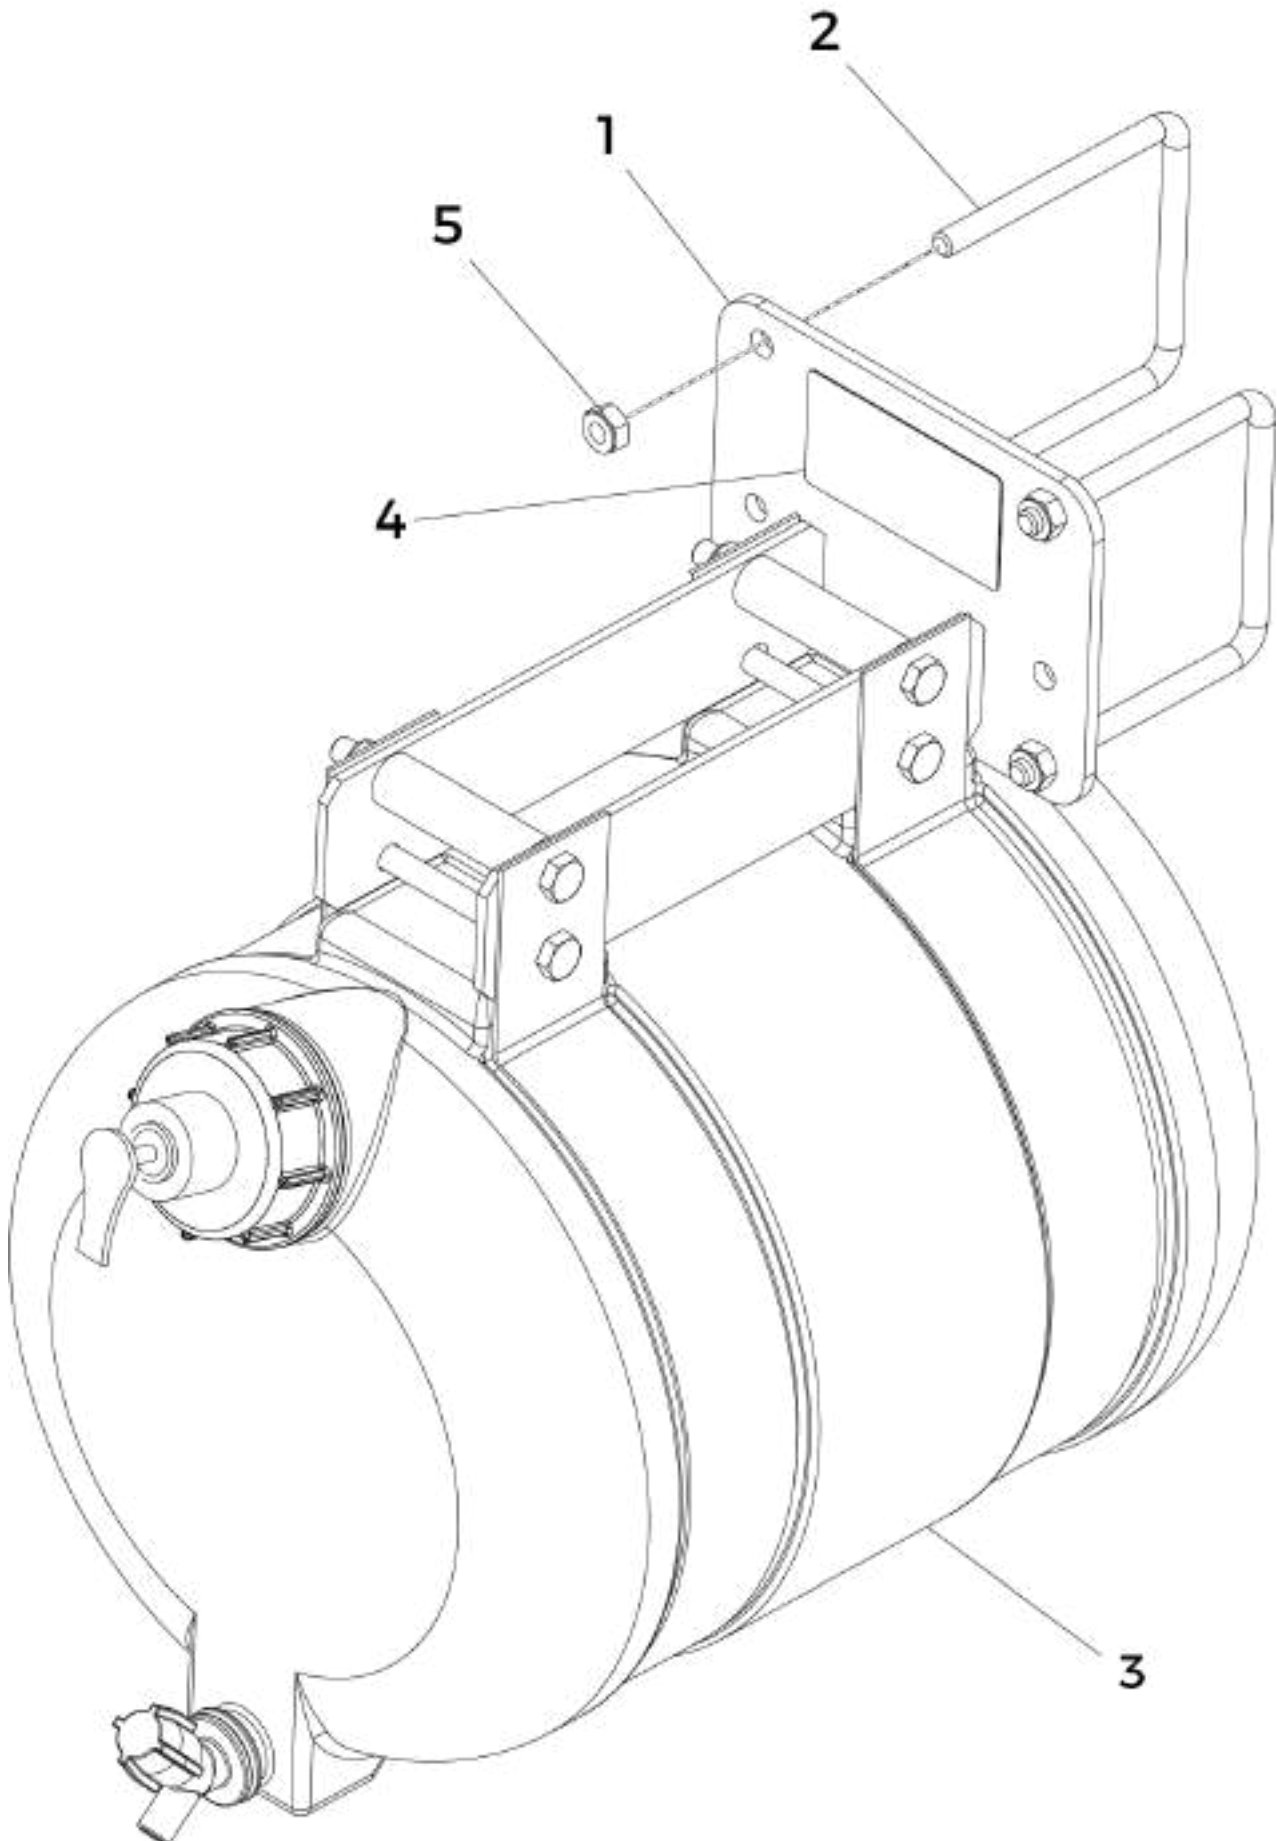

AB SUPPORT BARREL

Item	Code	Name	Amount
1	200928000	BARREL SUPPORT	1
2	203141002	CLAMP M8 (SQUARE PIPE 80)	2
3	200927000	AB BLACK PLAST WATER BARREL 15L	1
4	934645010	AD WATER RESERVOIR	1
5	920110801	HEX LOCK NUT M8x1.25 DIN EN ISO 10511 ZFP	4