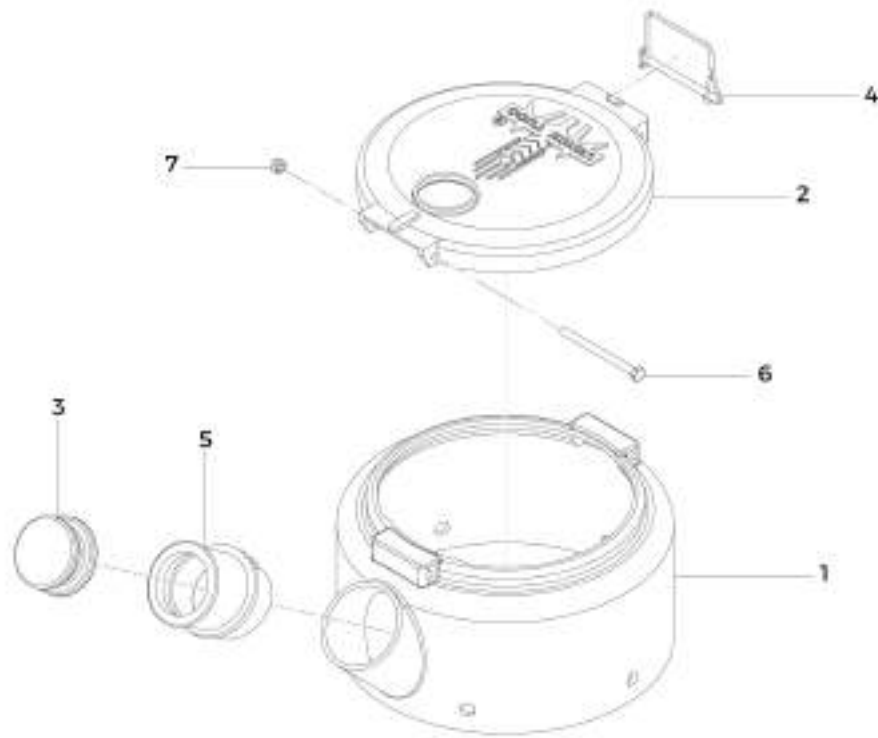

AB SEED RESERVOIR RIGHT

Item	Code	Name	Amount
1	026324	RIGHT SEED RESERVOIR	1
2	300029002	COVER	1
3	900110008	COVER	1
4	300031000	AB PIN	1
5	900100391	SEED ADAPTER	1
6	901305080	HEX BOLT M6x1.0x80 DIN 933 8.8 ZFP	1
7	920110601	HEX LOCK NUT M6x1.0 DIN EN ISO 10511 ZFP	1