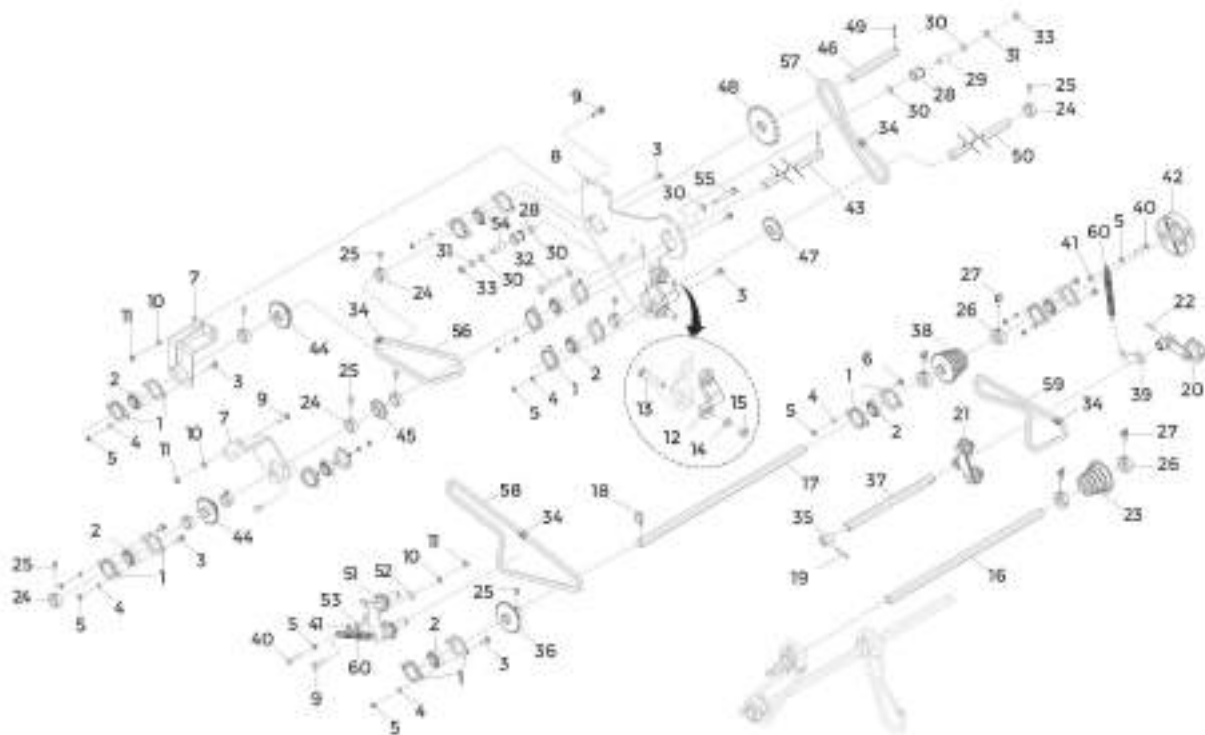

Item	Code	Name	Amount
50	466051002	HEX SHAFT 7/8" x 1600 - TIGER FLEX 11200	1
51	200454000	AB TENSIONER	1
52	921010010	FLAT WASHER Ø10.5xØ30x2 DIN 9021 ZCA	1
53	218010003	BUSHING TENSIONER	1
54	135047005	BUSHING TENSIONER (Ø12.5xØ17x94)	1
55	901316130	HEX BOLT M12x1.75x130 DIN 931 8.8 ZFP	1
56	925010435	ROLLER CHAIN ASA 40 65 LINKS	1
57	925010437	ROLLER CHAIN ASA 40 67 LINKS	1
58	925010465	ROLLER CHAIN ASA 40 109 LINKS	1
59	925010446	ROLLER CHAIN ASA 40 77 LINKS	1
60	936002009	SPRING	2