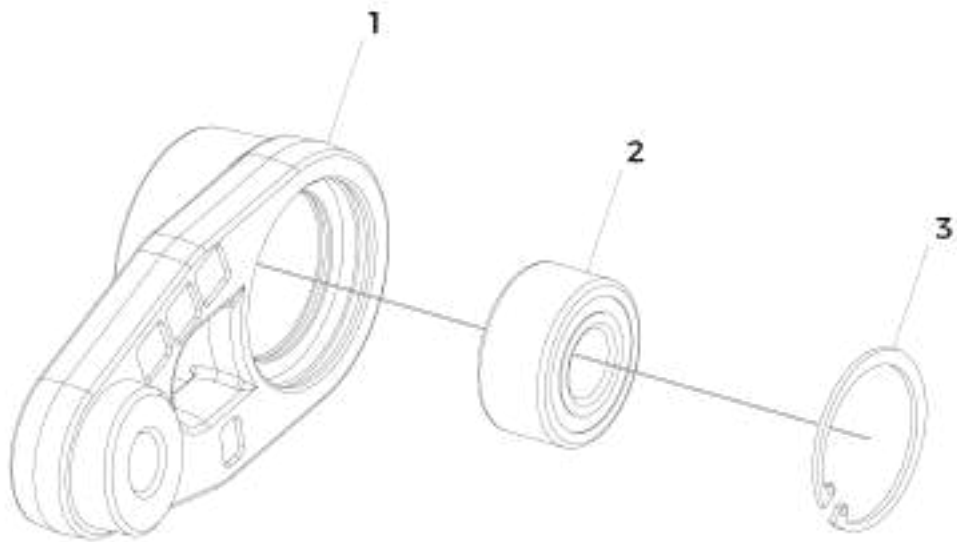

AB ROCKER RIGHT

Item	Code	Name	Amount
1	210198001	RIGHT ROCKER	1
2	927010201	ANGULAR CONTACT BEARING PL (INA / F-110390)	1
3	923202047	RETAINING RING I47 DIN 472	1