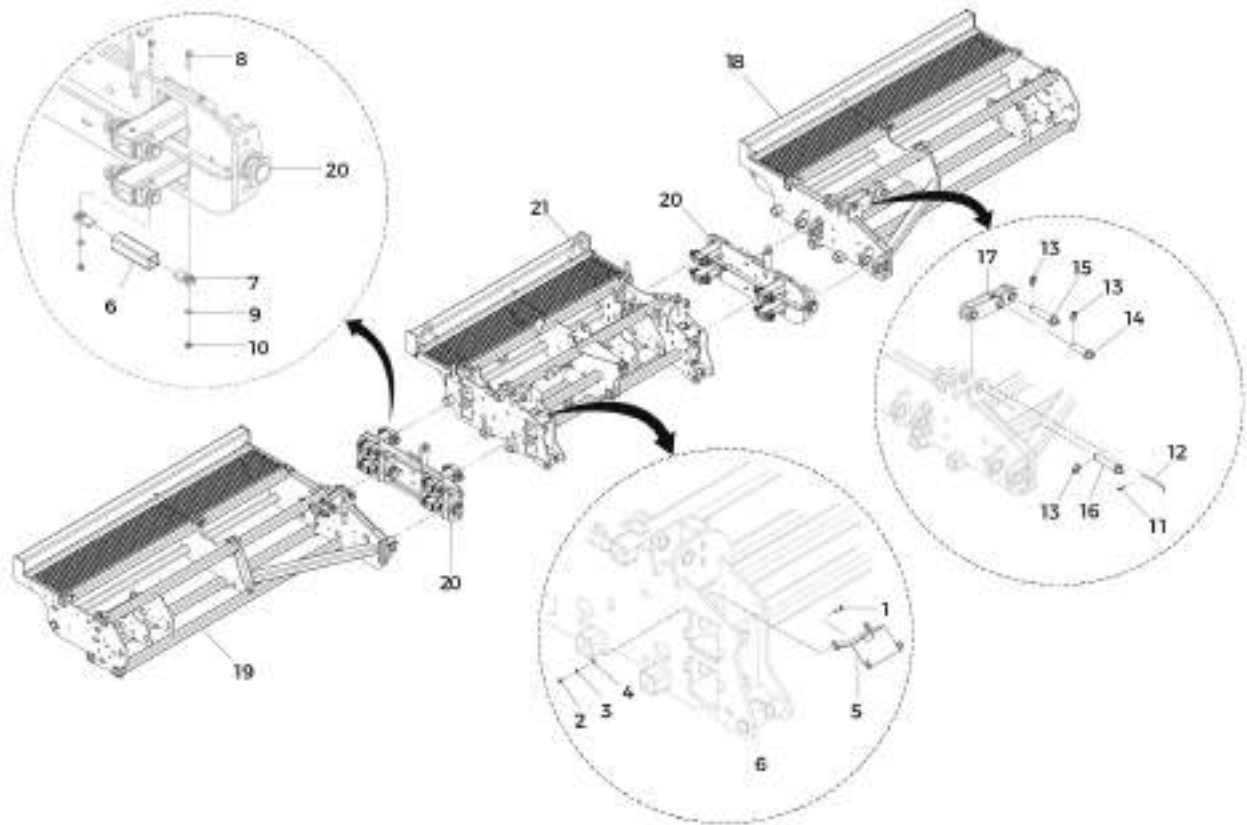

AB SET TIGER FLEX 19300 MECHANICAL

Item	Code	Name	Amount
1	034351	AB FRAME ARTICULATION TIGER FLEX 19300	1
2	029022	AB HEADER	1
3	029562	AB HYDRAULIC HEADER LIFT SYSTEM	1
4	018892	AB LEFT WHEEL	1
5	018897	AB AUXILIARY WHEEL RIGHT	1
6	018875	AB RIGHT WHEEL	2
7	018903	AB AUXILIARY WHEEL LEFT	2
8	034371	AB SEED RESERVOIR TIGER 19300	1
9	203141000	AB MANUAL DOOR	1
10	201252000	AB SUPPORT LEG	2
11	301001008	LEFT SUPPORT	2
12	301001009	RIGHT SUPPORT	2
13	301010000	LADDER	2
14	029711	AB ACCESSORY BOX	1
15	901313030	HEX BOLT M10x1.5x30 DIN 933 8.8 ZFP	8
16	921050010	SPRING LOCK WASHER B10 DIN 127 ZFP	8
17	920001001	HEX NUT M10x1.5 DIN 934 ZFP	8
18	206001001	BUSHING	4
19	901313025	HEX BOLT M10x1.5x25 DIN 933 8.8 ZFP	8
20	921030010	FLAT WASHER Ø10.5xØ21x2 DIN 125A ZCA	4
21	920111001	HEX LOCK NUT M10x1.5 DIN EN ISO 10511 ZFP	12
22	200929000	AB SUPPORT BARREL	1
23	017904	RIGHT HANDRAIL	1
24	029732	LEFT HANDRAIL	1
25	029735	ARTICULATED PLATFORM	2
26	901312055	HEX BOLT M10x1.5x55 DIN 931 8.8 ZFP	4
27	200783000	AB RATCHET ACTUATION RIGHT LEVER	2
28	200813000	AB RATCHET ACTUATION LEFT LEVER	1
29	034347	AB LIFT HYDRAULIC SYSTEM TIGER 19300	1
30	025444	AB TRANSMISSION COVER	3