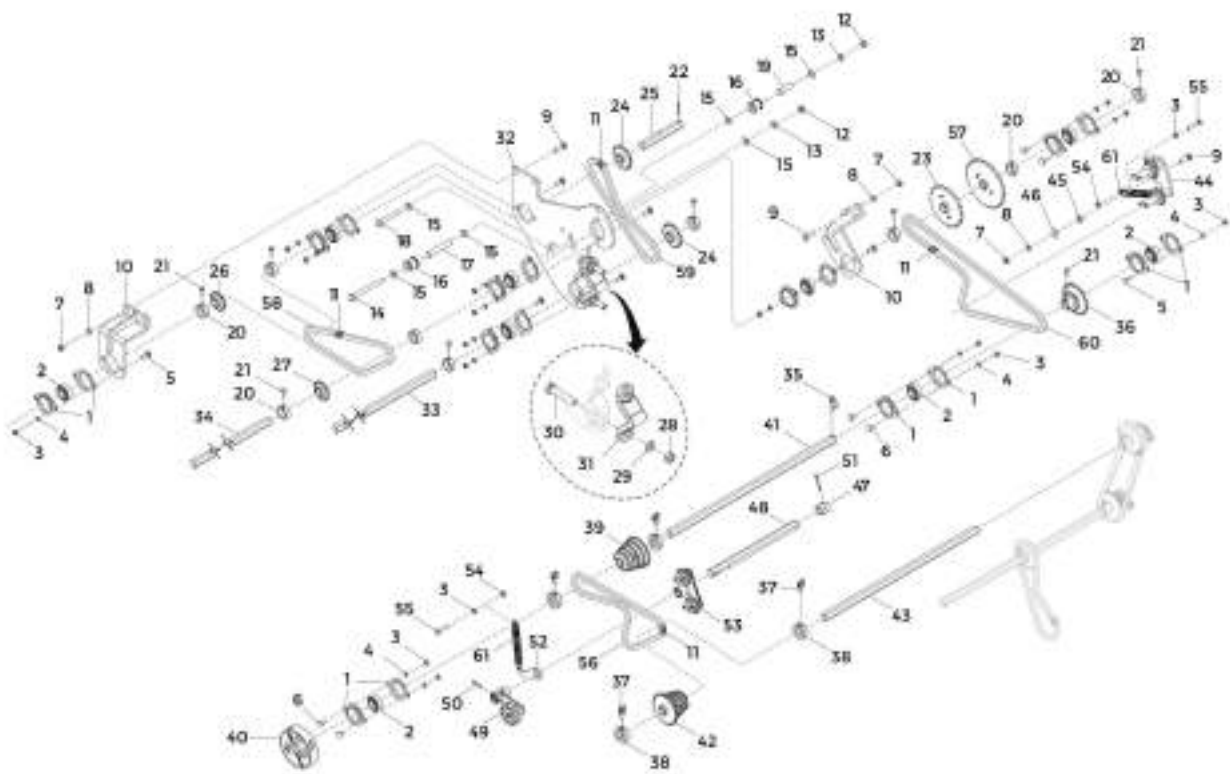

035010-SEED

Item	Code	Name	Amount
1	926030501	OVAL FLANGE 25MM	18
2	927210501	HEX BEARING 7/8" SK014 205 KRRB AH02	9
3	920000801	HEX NUT M8x1.25 DIN 934 ZFP	20
4	921050008	SPRING LOCK WASHER B8 DIN 127 ZFP	18
5	902308025	FRENCH BOLT M8x1.25x25 DIN 603 8.8 ZFP	14
6	902308020	FRENCH BOLT M8x1.25x20 DIN 603 8.8 ZFP	4
7	920001001	HEX NUT M10x1.5 DIN 934 ZFP	5
8	921050010	SPRING LOCK WASHER B10 DIN 127 ZFP	5
9	901313035	HEX BOLT M10x1.5x35 DIN 933 8.8 ZFP	5
10	230089000	HEX SHAFT SUPPORT	2
11	925160400	UNION ASA 40	4
12	920001201	HEX NUT M12x1.75 DIN 934 ZFP	2
13	921050012	SPRING LOCK WASHER B12 DIN 127 ZFP	2
14	901316130	HEX BOLT M12x1.75x130 DIN 931 8.8 ZFP	1
15	921030012	FLAT WASHER Ø13xØ24x2.5 DIN 125A ZCA	6
16	900100266	ROLLER TENSIONER	2
17	135047005	BUSHING TENSIONER (Ø12.5xØ17x94)	1
18	901316080	HEX BOLT M12x1.75x80 DIN 931 8.8 ZFP	1
19	230083005	BUSHING TENSIONER	1
20	218019002	HEX SHAFT STOP	9
21	901309016	HEX BOLT M8x1.25x16 DIN 933 8.8 ZFP	9
22	922172228	COTTER PIN 5x30 DIN 94 ZCA	1
23	200817000	SPROCKET Z32 (HEX SHAFT)	1
24	200826000	SPROCKET Z18	1
25	017765	HEX SHAFT 7/8" x 200	1
26	200214000	SPROCKET Z14/24	2
27	200767000	SPROCKET Z14 (HEX SHAFT)	1
28	920001601	HEX NUT M16x2.0 DIN 934 ZFP	2
29	921050016	SPRING LOCK WASHER B16 DIN 127 ZFP	2
30	901324085	HEX BOLT M16x2.0x85 DIN 931 8.8 ZFP	2
31	900005042	CLAMP	1
32	019971	TRANSMISSION SUPPORT	1
33	320063001	HEX SHAFT 7/8" x 2390	1
34	466051002	HEX SHAFT 7/8" x 1600 - TIGER FLEX 11200	1
35	922032434	LOCK PIN WITH RING 6x40 ZCA	1
36	200443000	SPROCKET Z14/24	1
37	200199000	FIXER	4
38	200395000	HEX STOP M8	4
39	200213000	SPROCKET ODD	1
40	210164000	AB HEX SHAFT MARKER	1
41	200008002	SHAFT 695	1
42	200212000	SPROCKET EVEN	1
43	200008003	SHAFT 645	1
44	200454000	AB TENSIONER	1
45	218010003	BUSHING TENSIONER	1
46	921010010	FLAT WASHER Ø10.5xØ30x2 DIN 9021 ZCA	1
47	206028007	BUSHING	1
48	202059001	SHAFT 363	1
49	206077000	AB HANDLE	1