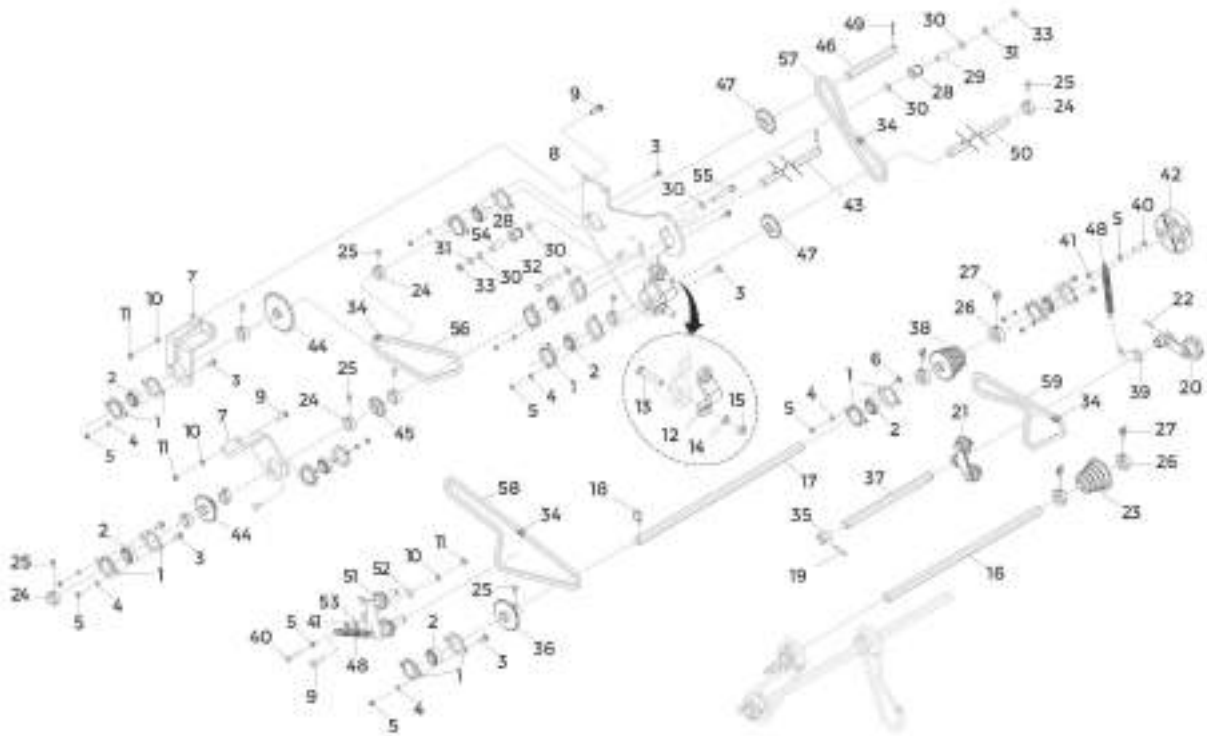

Item	Code	Name	Amount
50	320063001	HEX SHAFT 7/8" x 2390	1
51	200454000	AB TENSIONER	1
52	921010010	FLAT WASHER Ø10.5xØ30x2 DIN 9021 ZCA	1
53	218010003	BUSHING TENSIONER	1
54	135047005	BUSHING TENSIONER (Ø12.5xØ17x94)	1
55	901316130	HEX BOLT M12x1.75x130 DIN 931 8.8 ZFP	1
56	925010435	ROLLER CHAIN ASA 40 65 LINKS	1
57	925010433	ROLLER CHAIN ASA 40 63 LINKS	1
58	925010465	ROLLER CHAIN ASA 40 109 LINKS	1
59	925010446	ROLLER CHAIN ASA 40 77 LINKS	1