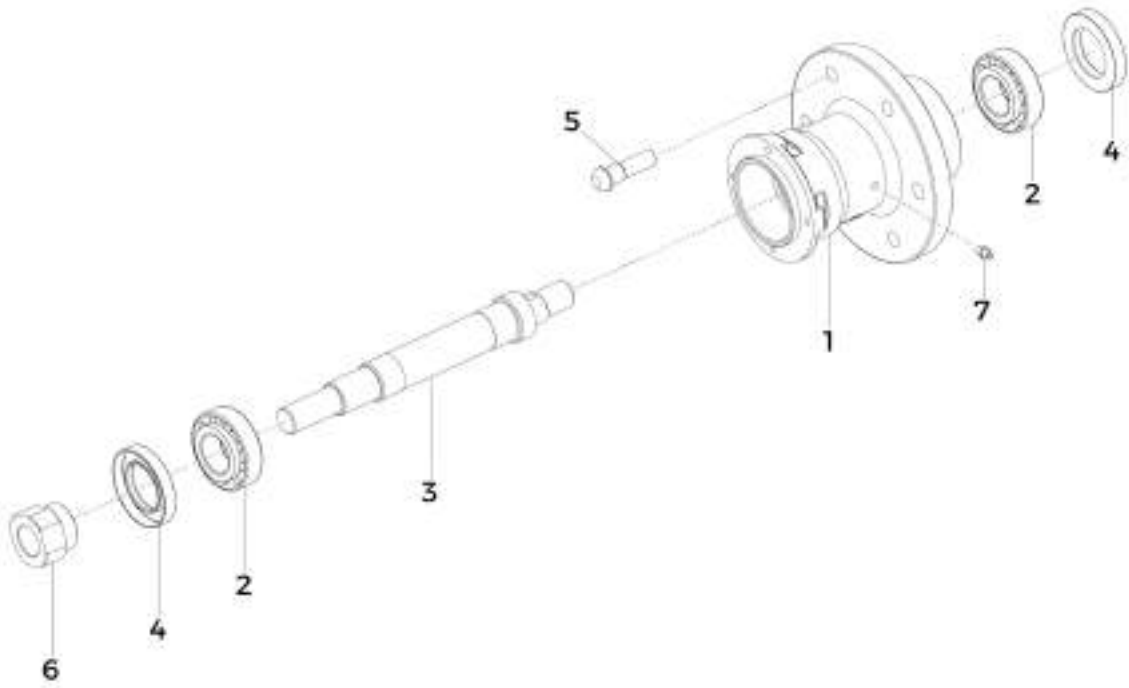

AB CENTER WHEEL HUB

Item	Code	Name	Amount
1	200110001	HUB	1
2	927050007	TAPERED BEARING 32207	2
3	202126001	SHAFT	1
4	928010127	RETAINER 01081 BR 42x72x12	2
5	918390050	STUD BOLT 9/16" x 2" UNF G-5 ZFP	6
6	202126003	SPACER	1
7	924080000	STRAIGHT GREASE FITTING M8x1 DIN 71412	1