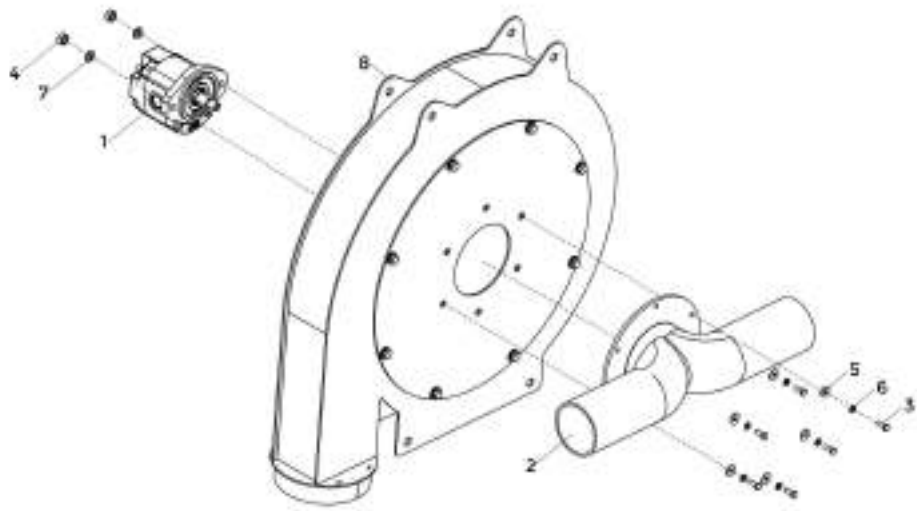

AB TURBINE

Item	Code	Name	Amount
1	230156000	TURBINE MOTOR CASAPPA 3.9 CC	1
2	230215001	NOZZLE TO TURBINE	1
3	901305030	HEX BOLT M6x1.0x30 DIN 933 8.8 ZFP	6
4	920001001	HEX NUT M10x1.5 DIN 934 ZFP	2
5	921010006	FLAT WASHER Ø6.4xØ18x1.5 DIN 9021 ZCA	6
6	921050006	SPRING LOCK WASHER B6 DIN 127 ZFP	6
7	921050010	SPRING LOCK WASHER B10 DIN 127 ZFP	2
8	230215000	AB TURBINE RA 400	1