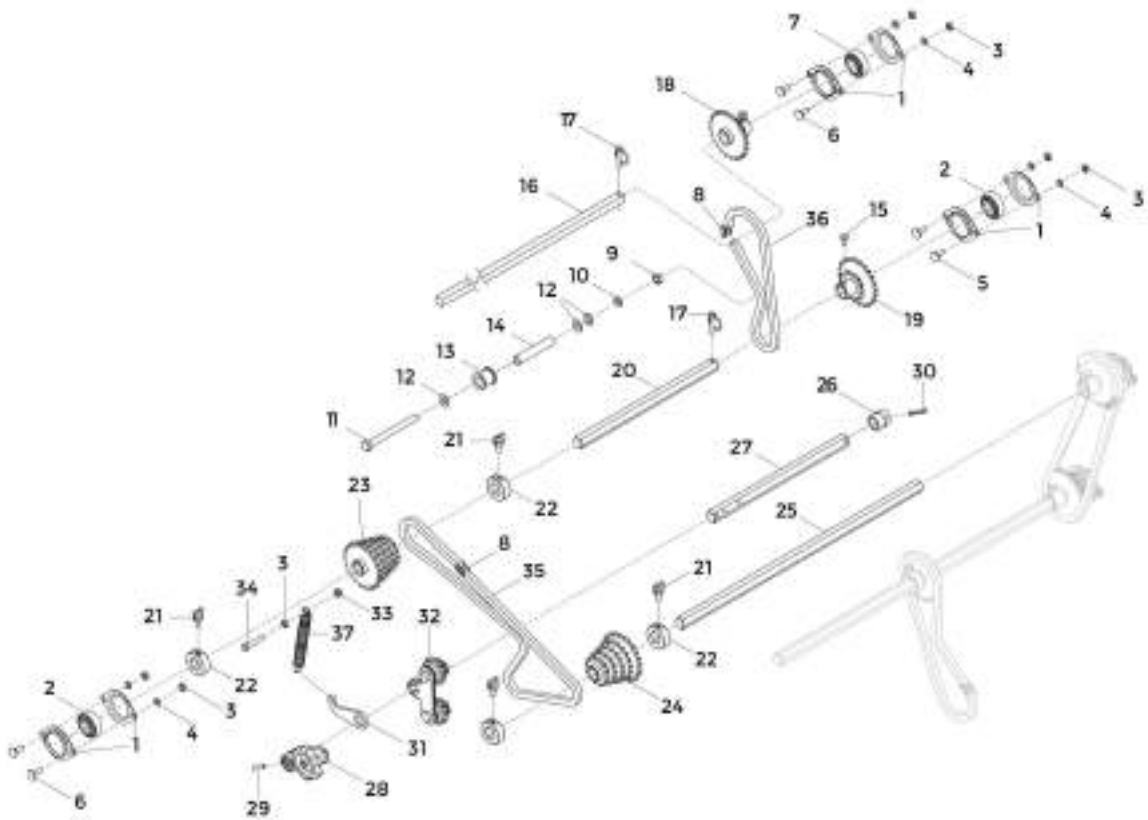

034878-FERTILIZER

Item	Code	Name	Amount
1	926030501	OVAL FLANGE 25MM	6
2	927210501	HEX BEARING 7/8" SK014 205 KRRB AH02	2
3	920000801	HEX NUT M8x1.25 DIN 934 ZFP	7
4	921050008	SPRING LOCK WASHER B8 DIN 127 ZFP	6
5	902308025	FRENCH BOLT M8x1.25x25 DIN 603 8.8 ZFP	2
6	902308020	FRENCH BOLT M8x1.25x20 DIN 603 8.8 ZFP	4
7	927200501	SQUARE BEARING 5/8 F 110934.1	1
8	925160400	UNION ASA 40	2
9	920001201	HEX NUT M12x1.75 DIN 934 ZFP	1
10	921050012	SPRING LOCK WASHER B12 DIN 127 ZFP	1
11	901316110	HEX BOLT M12x1.75x110 DIN 931 8.8 ZFP	1
12	921030012	FLAT WASHER Ø13xØ24x2.5 DIN 125A ZCA	3
13	900100266	ROLLER TENSIONER	1
14	072019001	LARGER BUSHING TENSIONER	1
15	901309016	HEX BOLT M8x1.25x16 DIN 933 8.8 ZFP	1
16	200371008	LEFT SHAFT 1660	1
17	922032434	LOCK PIN WITH RING 6x40 ZCA	2
18	200847000	AB CHAIN SPROCKET Z14/24 (HEX SHAFT)	1
19	200443000	SPROCKET Z14/24	1
20	002024002	SHAFT 370	1
21	200199000	FIXER	4
22	200395000	HEX STOP M8	4
23	200213000	SPROCKET ODD	1
24	200212000	SPROCKET EVEN	1
25	200008003	SHAFT 645	1
26	206028007	BUSHING	1
27	202059001	SHAFT 363	1
28	206077000	AB HANDLE	1
29	922012432	SPRING PIN 6x36 DIN 1481	1
30	922172234	COTTER PIN 5x40 DIN 94 ZCA	1
31	206028006	SUPPORT	1
32	206078000	AB TENSIONER	1
33	920110809	HEX LOCK NUT M8x1.25 DIN 985 10.9 ZFB	1
34	901309045	HEX BOLT M8x1.25x45 DIN 933 8.8 ZFP	1
35	925010446	ROLLER CHAIN ASA 40 77 LINKS	1
36	925010426	ROLLER CHAIN ASA 40 53 LINKS	1
37	936002009	SPRING	1