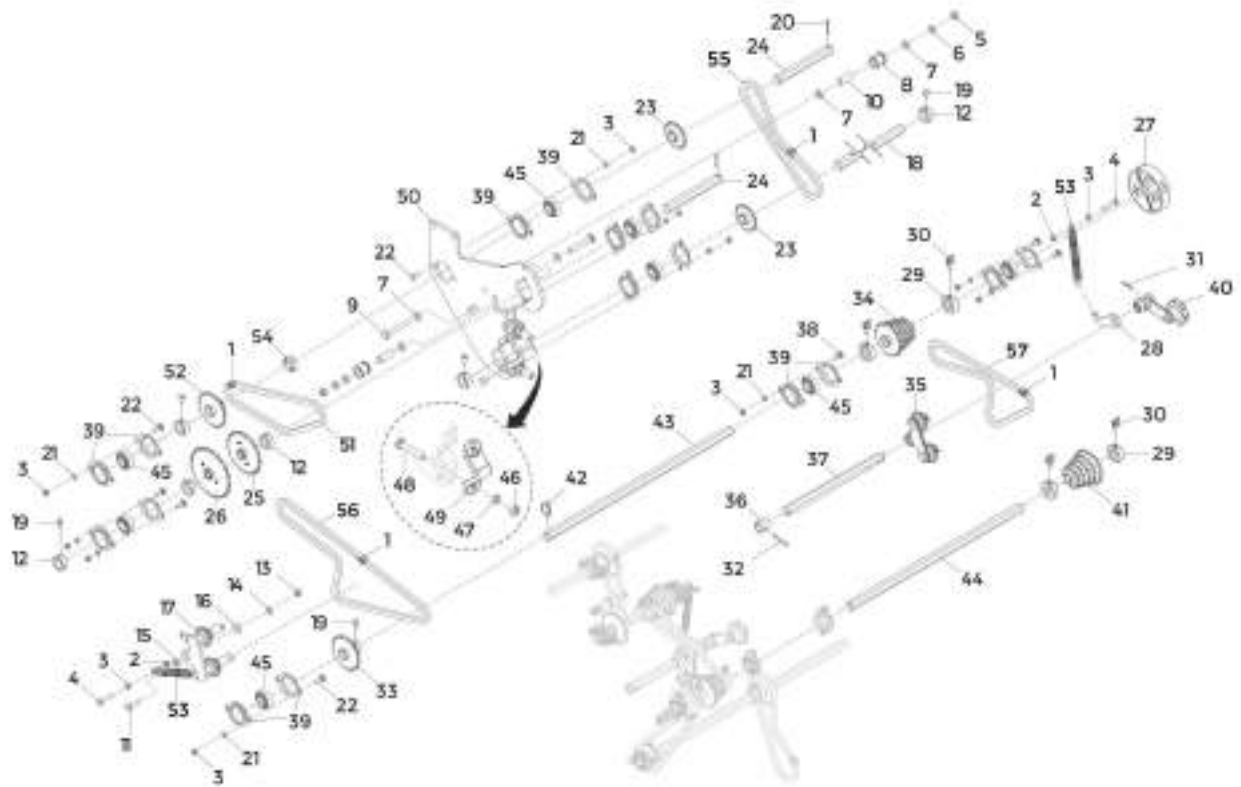

034991-SEED

Item	Code	Name	Amount
1	925160400	UNION ASA 40	4
2	920110809	HEX LOCK NUT M8x1.25 DIN 985 10.9 ZFB	2
3	920000801	HEX NUT M8x1.25 DIN 934 ZFP	16
4	901309045	HEX BOLT M8x1.25x45 DIN 933 8.8 ZFP	2
5	920001201	HEX NUT M12x1.75 DIN 934 ZFP	2
6	921050012	SPRING LOCK WASHER B12 DIN 127 ZFP	2
7	921030012	FLAT WASHER Ø13xØ24x2.5 DIN 125A ZCA	6
8	900100266	ROLLER TENSIONER	2
9	901316080	HEX BOLT M12x1.75x80 DIN 931 8.8 ZFP	2
10	230083005	BUSHING TENSIONER	2
11	901313035	HEX BOLT M10x1.5x35 DIN 933 8.8 ZFP	1
12	218019002	HEX SHAFT STOP	7
13	920001001	HEX NUT M10x1.5 DIN 934 ZFP	1
14	921050010	SPRING LOCK WASHER B10 DIN 127 ZFP	1
15	218010003	BUSHING TENSIONER	1
16	921010010	FLAT WASHER Ø10.5xØ30x2 DIN 9021 ZCA	1
17	200454000	AB TENSIONER	1
18	022907	HEX SHAFT 7/8" x 2250 - TIGER FLEX 11200	1
19	901309016	HEX BOLT M8x1.25x16 DIN 933 8.8 ZFP	5
20	922172228	COTTER PIN 5x30 DIN 94 ZCA	2
21	921050008	SPRING LOCK WASHER B8 DIN 127 ZFP	14
22	902308025	FRENCH BOLT M8x1.25x25 DIN 603 8.8 ZFP	12
23	200826000	SPROCKET Z18	2
24	017765	HEX SHAFT 7/8" x 200	2
25	200817000	SPROCKET Z32 (HEX SHAFT)	2
26	200818000	SPROCKET Z38 (HEX SHAFT)	1
27	210164000	AB HEX SHAFT MARKER	1
28	206028006	SUPPORT	1
29	200395000	HEX STOP M8	4
30	200199000	FIXER	4
31	922012432	SPRING PIN 6x36 DIN 1481	1
32	922172234	COTTER PIN 5x40 DIN 94 ZCA	1
33	200443000	SPROCKET Z14/24	1
34	200213000	SPROCKET ODD	1
35	206078000	AB TENSIONER	1
36	206028007	BUSHING	1
37	202059001	SHAFT 363	1
38	902308020	FRENCH BOLT M8x1.25x20 DIN 603 8.8 ZFP	2
39	926030501	OVAL FLANGE 25MM	14
40	206077000	AB HANDLE	1
41	200212000	SPROCKET EVEN	1
42	922032434	LOCK PIN WITH RING 6x40 ZCA	1
43	200008002	SHAFT 695	1
44	200008003	SHAFT 645	1
45	927210501	HEX BEARING 7/8" SK014 205 KRRB AH02	7
46	920001601	HEX NUT M16x2.0 DIN 934 ZFP	2
47	921050016	SPRING LOCK WASHER B16 DIN 127 ZFP	2
48	901324085	HEX BOLT M16x2.0x85 DIN 931 8.8 ZFP	2
49	900005042	CLAMP	1