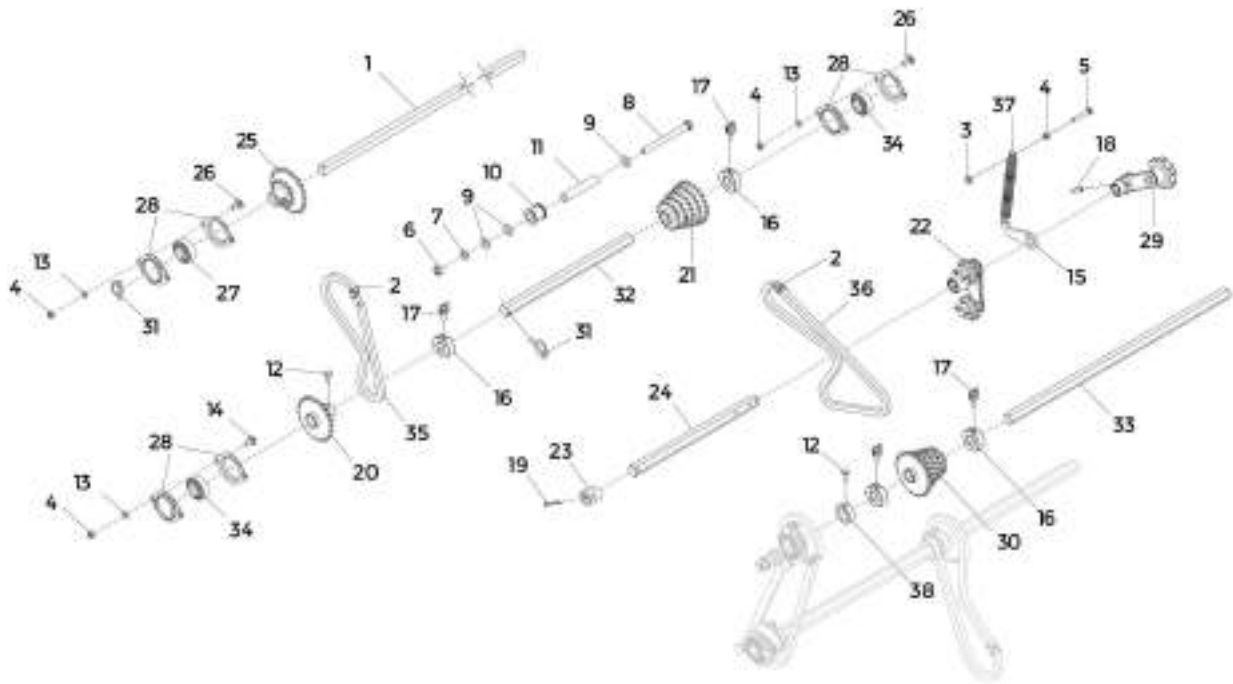

030236-FERTILIZER

Item	Code	Name	Amount
1	200371008	LEFT SHAFT 1660	1
2	925160400	UNION ASA 40	2
3	920110809	HEX LOCK NUT M8x1.25 DIN 985 10.9 ZFB	1
4	920000801	HEX NUT M8x1.25 DIN 934 ZFP	7
5	901309045	HEX BOLT M8x1.25x45 DIN 933 8.8 ZFP	1
6	920001201	HEX NUT M12x1.75 DIN 934 ZFP	1
7	921050012	SPRING LOCK WASHER B12 DIN 127 ZFP	1
8	901316110	HEX BOLT M12x1.75x110 DIN 931 8.8 ZFP	1
9	921030012	FLAT WASHER Ø13xØ24x2.5 DIN 125A ZCA	3
10	900100266	ROLLER TENSIONER	1
11	072019001	LARGER BUSHING TENSIONER	1
12	901309016	HEX BOLT M8x1.25x16 DIN 933 8.8 ZFP	2
13	921050008	SPRING LOCK WASHER B8 DIN 127 ZFP	6
14	902308025	FRENCH BOLT M8x1.25x25 DIN 603 8.8 ZFP	2
15	206028006	SUPPORT	1
16	200395000	HEX STOP M8	4
17	200199000	FIXER	4
18	922012432	SPRING PIN 6x36 DIN 1481	1
19	922172234	COTTER PIN 5x40 DIN 94 ZCA	1
20	200443000	SPROCKET Z14/24	1
21	200213000	SPROCKET ODD	1
22	206078000	AB TENSIONER	1
23	206028007	BUSHING	1
24	202059001	SHAFT 363	1
25	200847000	AB CHAIN SPROCKET Z14/24 (HEX SHAFT)	1
26	902308020	FRENCH BOLT M8x1.25x20 DIN 603 8.8 ZFP	4
27	927200501	SQUARE BEARING 5/8 F 110934.1	1
28	926030501	OVAL FLANGE 25MM	6
29	206077000	AB HANDLE	1
30	200212000	SPROCKET EVEN	1
31	922032434	LOCK PIN WITH RING 6x40 ZCA	2
32	002024002	SHAFT 370	1
33	200008003	SHAFT 645	1
34	927210501	HEX BEARING 7/8" SK014 205 KRRB AH02	2
35	925010426	ROLLER CHAIN ASA 40 53 LINKS	1
36	925010446	ROLLER CHAIN ASA 40 77 LINKS	1
37	936002009	SPRING	1
38	218019002	HEX SHAFT STOP	1