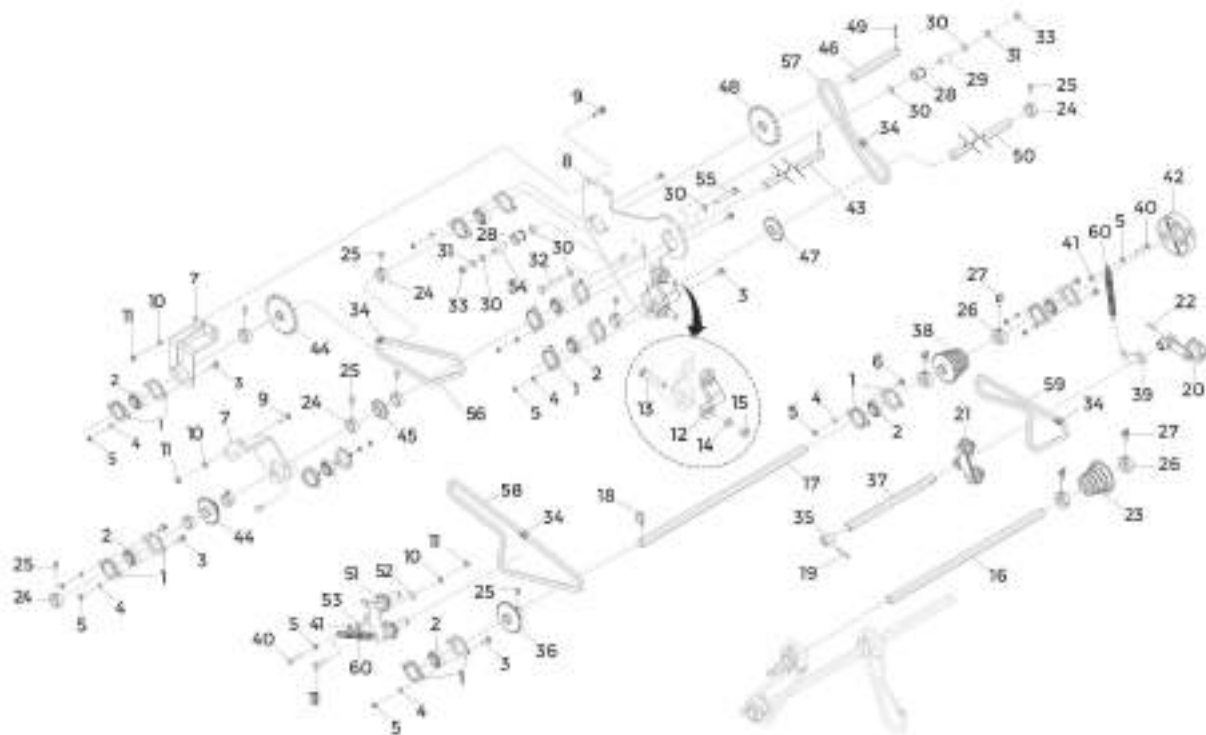

030500-SEED

Item	Code	Name	Amount
50	320063001	HEX SHAFT 7/8" x 2390	1
51	200454000	AB TENSIONER	1
52	921010010	FLAT WASHER Ø10.5xØ30x2 DIN 9021 ZCA	1
53	218010003	BUSHING TENSIONER	1
54	135047005	BUSHING TENSIONER (Ø12.5xØ17x94)	1
55	901316130	HEX BOLT M12x1.75x130 DIN 931 8.8 ZFP	1
56	925010435	ROLLER CHAIN ASA 40 65 LINKS	1
57	925010437	ROLLER CHAIN ASA 40 67 LINKS	1
58	925010465	ROLLER CHAIN ASA 40 109 LINKS	1
59	925010446	ROLLER CHAIN ASA 40 77 LINKS	1
60	936002009	SPRING	2