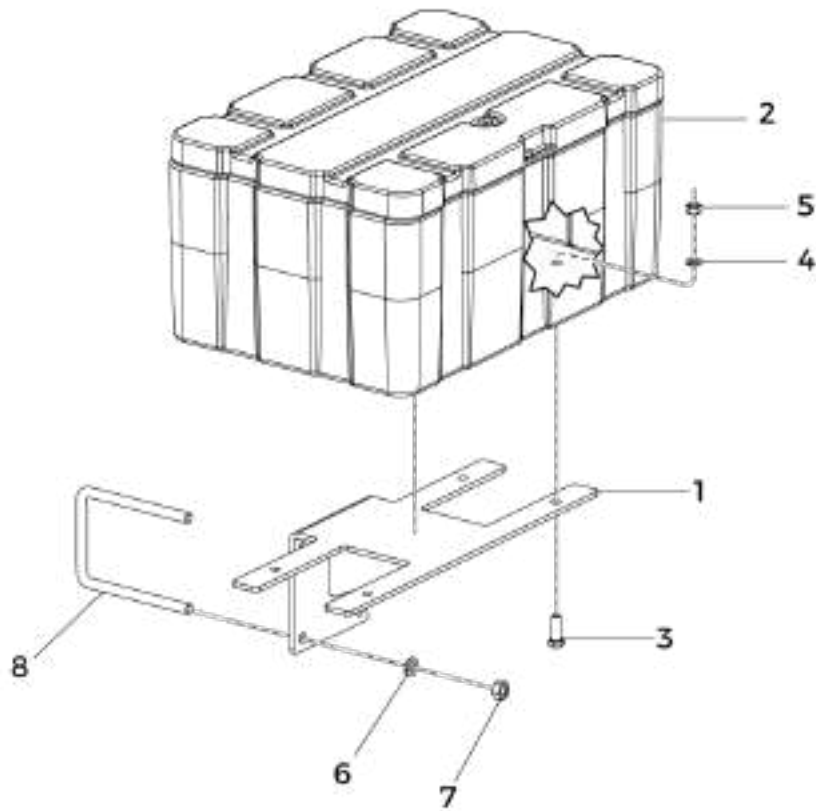

AB SUPPORT LEG

Item	Code	Name	Amount
1	201250000	STAND SUPPORT	1
2	201251000	STAND	1
3	200001003	PIN	1
4	301038001	CLAMP M16	2
5	922051848	LOCK PIN R 4.0x75 ZCA	1
6	920001601	HEX NUT M16x2.0 DIN 934 ZFP	4
7	921050016	SPRING LOCK WASHER B16 DIN 127 ZFP	4