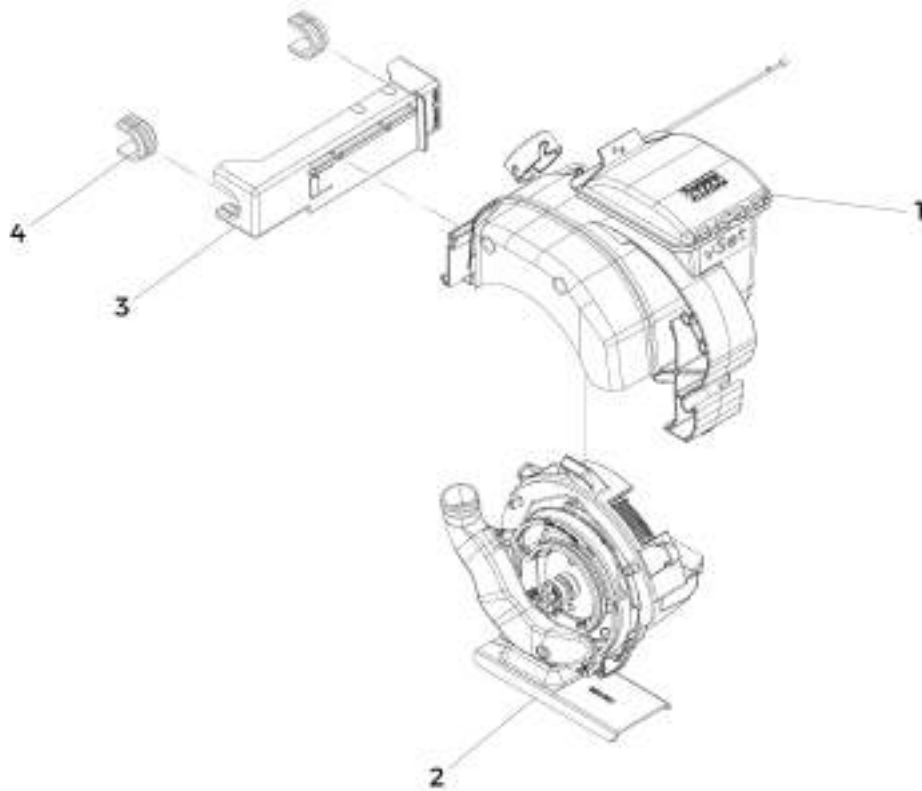

AB PRECISION PLANTING METERING

Item	Code	Name	Amount
1	230122000	AB FUNNEL TO SEED DOSER	1
1	230122000	AB FUNNEL TO SEED DOSER	1
2	230123000	AB SEED DOSER	1
2	230123000	AB SEED DOSER	1
3	230189001	SEED FUNNEL SUPPORT	1
3	230189001	SEED FUNNEL SUPPORT	1
4	230189002	HOLDER	2
4	230189002	HOLDER	2