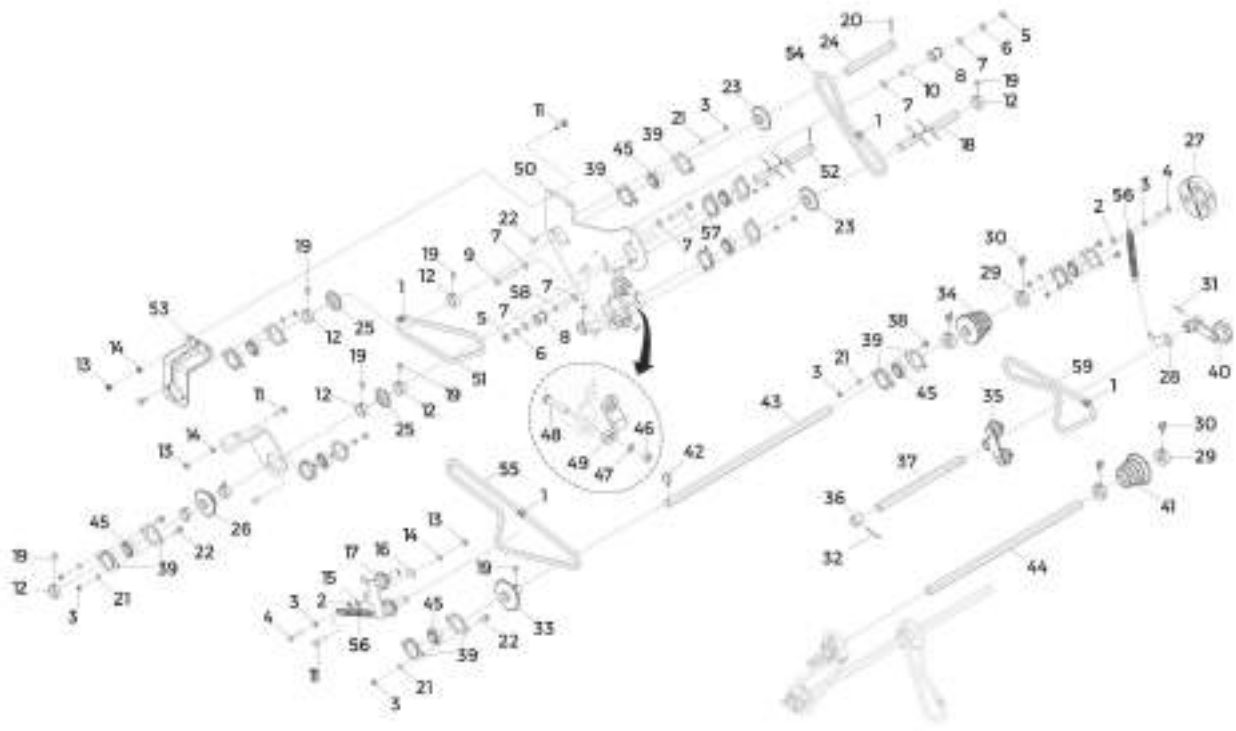

Item	Code	Name	Amount
50	019971	TRANSMISSION SUPPORT	1
51	925010435	ROLLER CHAIN ASA 40 65 LINKS	1
52	466051002	HEX SHAFT 7/8" x 1600 - TIGER FLEX 11200	1
53	230089000	HEX SHAFT SUPPORT	2
54	925010433	ROLLER CHAIN ASA 40 63 LINKS	1
55	925010465	ROLLER CHAIN ASA 40 109 LINKS	1
56	936002009	SPRING	2
57	901316130	HEX BOLT M12x1.75x130 DIN 931 8.8 ZFP	1
58	135047005	BUSHING TENSIONER (Ø12.5xØ17x94)	1
59	925010446	ROLLER CHAIN ASA 40 77 LINKS	1