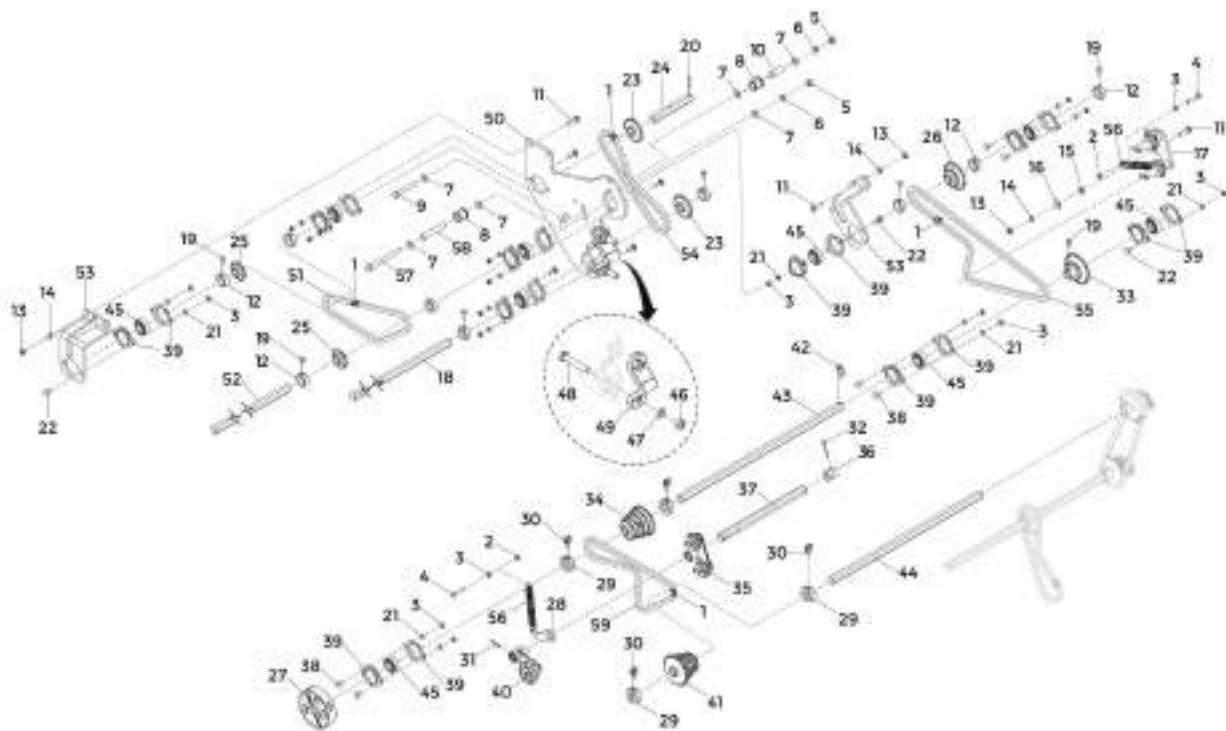

Item	Code	Name	Amount
50	019971	TRANSMISSION SUPPORT	1
51	925010435	ROLLER CHAIN ASA 40 65 LINKS	1
52	203014001	SHAFT 1390	1
53	230089000	HEX SHAFT SUPPORT	2
54	925010433	ROLLER CHAIN ASA 40 63 LINKS	1
55	925010465	ROLLER CHAIN ASA 40 109 LINKS	1
56	936002009	SPRING	2
57	901316130	HEX BOLT M12x1.75x130 DIN 931 8.8 ZFP	1
58	135047005	BUSHING TENSIONER (Ø12.5xØ17x94)	1
59	925010446	ROLLER CHAIN ASA 40 77 LINKS	1