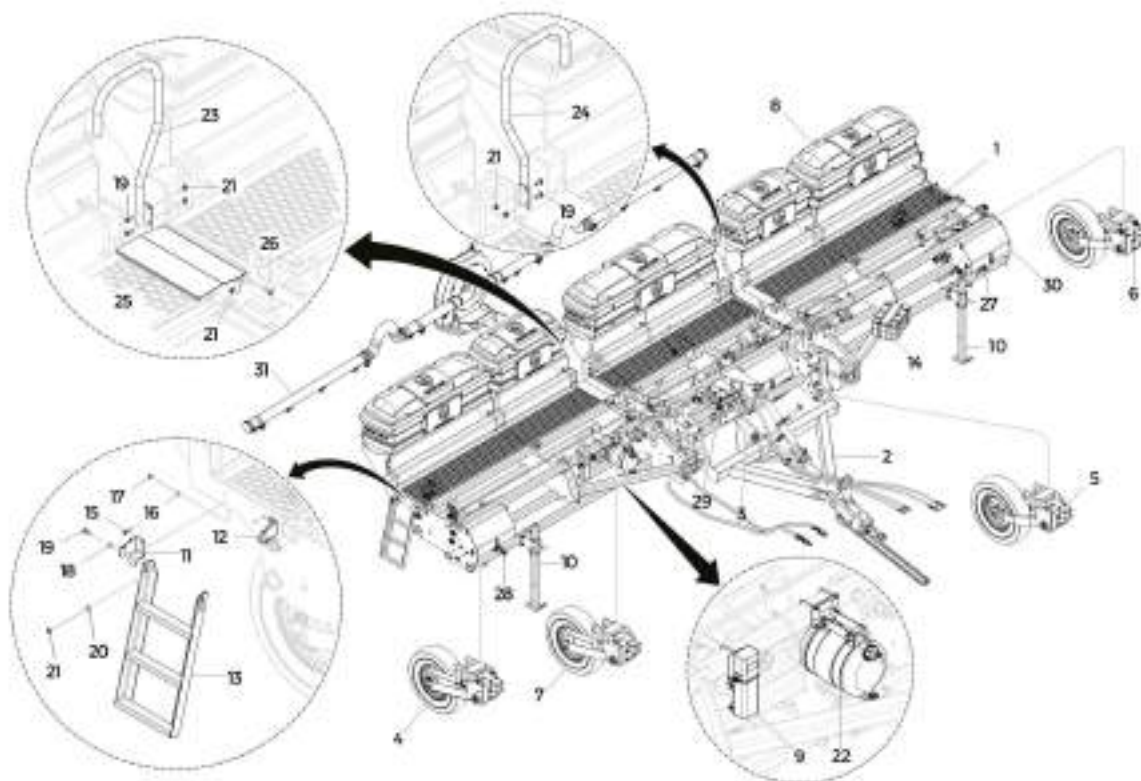

AB SET TIGER FLEX 19300 PNEUMATIC

Item	Code	Name	Amount
1	034351	AB FRAME ARTICULATION TIGER FLEX 19300	1
2	029022	AB HEADER	1
3	029562	AB HYDRAULIC HEADER LIFT SYSTEM	1
4	018875	AB RIGHT WHEEL	2
5	018903	AB AUXILIARY WHEEL LEFT	2
6	018892	AB LEFT WHEEL	1
7	018897	AB AUXILIARY WHEEL RIGHT	1
8	034371	AB SEED RESERVOIR TIGER 19300	1
9	203141000	AB MANUAL DOOR	1
10	201252000	AB SUPPORT LEG	2
11	301001008	LEFT SUPPORT	2
12	301001009	RIGHT SUPPORT	2
13	301010000	LADDER	2
14	029711	AB ACCESSORY BOX	1
15	901313030	HEX BOLT M10x1.5x30 DIN 933 8.8 ZFP	8
16	921050010	SPRING LOCK WASHER B10 DIN 127 ZFP	8
17	920001001	HEX NUT M10x1.5 DIN 934 ZFP	8
18	206001001	BUSHING	4
19	901313025	HEX BOLT M10x1.5x25 DIN 933 8.8 ZFP	8
20	921030010	FLAT WASHER Ø10.5xØ21x2 DIN 125A ZCA	4
21	920111001	HEX LOCK NUT M10x1.5 DIN EN ISO 10511 ZFP	12
22	200929000	AB SUPPORT BARREL	1
23	017904	RIGHT HANDRAIL	1
24	029732	LEFT HANDRAIL	1
25	029735	ARTICULATED PLATFORM	2
26	901312055	HEX BOLT M10x1.5x55 DIN 931 8.8 ZFP	4
27	200813000	AB RATCHET ACTUATION LEFT LEVER	1
28	200783000	AB RATCHET ACTUATION RIGHT LEVER	2
29	034347	AB LIFT HYDRAULIC SYSTEM TIGER 19300	1
30	025444	AB TRANSMISSION COVER	3
31	034489	AB PNEUMATIC SYSTEM SELENIUM TIGER 19300	1