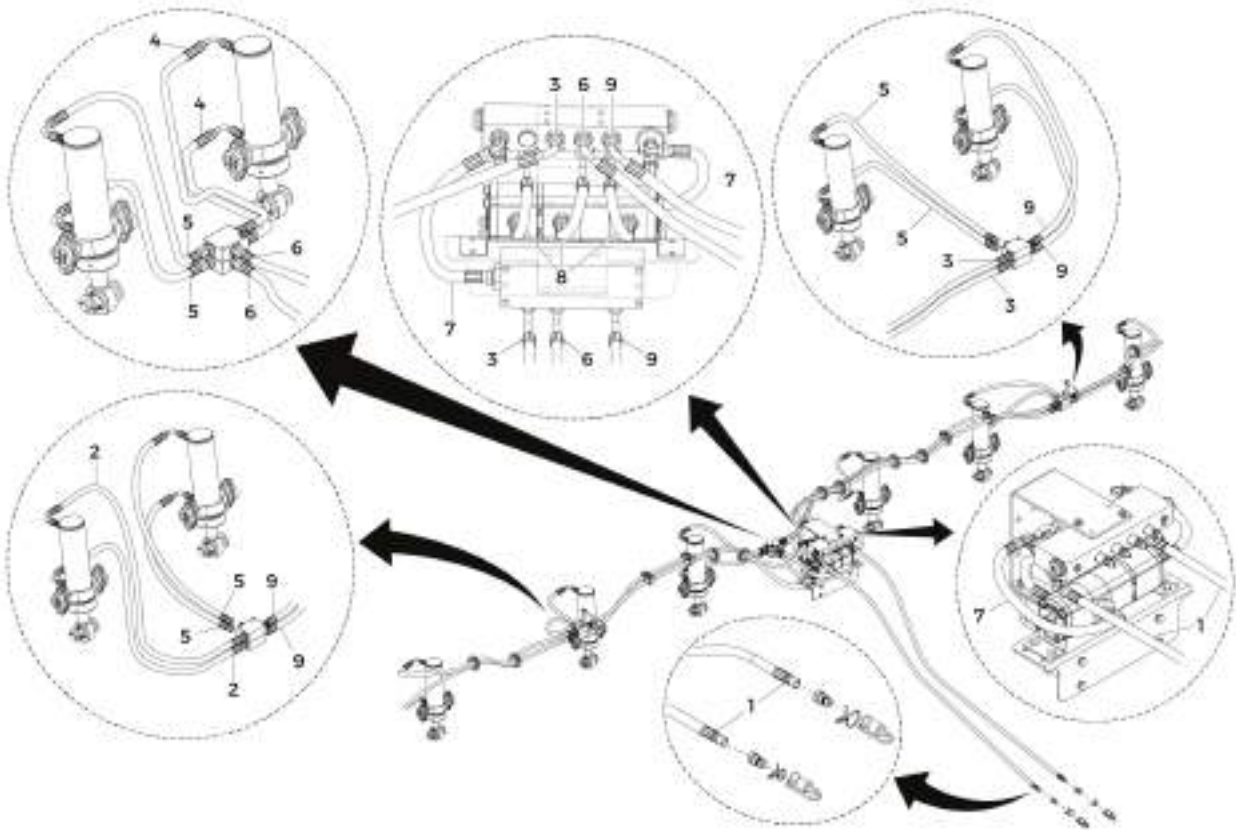

AB LIFT HYDRAULIC HOSE TIGER 19300

Item	Code	Name	Amount
1	204032000	AB HOSE 1/4" x 4200	2
2	203017000	AB HOSE 3/8" x 2850	2
3	100179000	AB HOSE 3/8" x 2000	2
4	201070000	AB HOSE 3/8" x 1450	2
5	102178000	AB HOSE 3/8" x 900	6
6	100178000	AB HOSE 3/8" X 550	2
7	461025000	AB HOSE 1/2" x 500	2
8	409040000	AB HOSE 1/2" X 400	3
9	029667	AB HOSE 3/8" x 2400	4