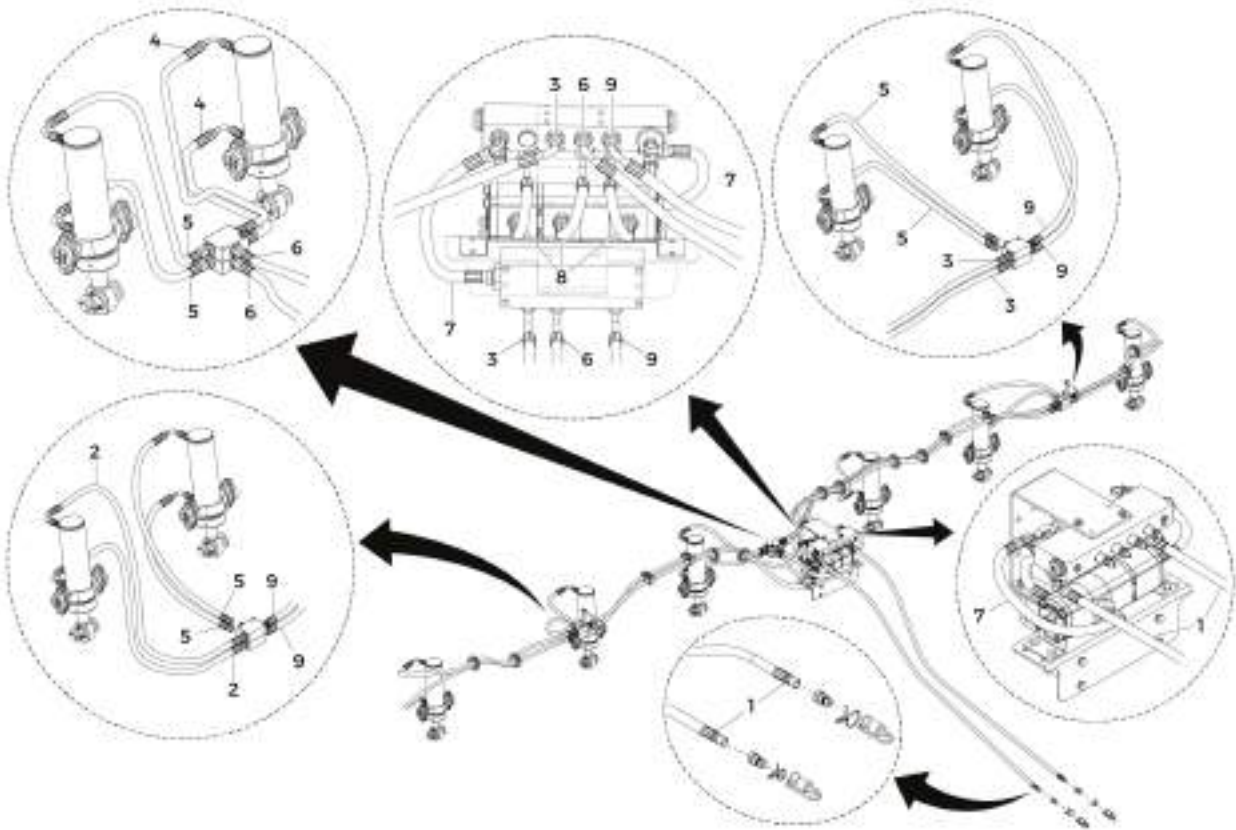

AB LIFT HYDRAULIC HOSE TIGER 13300

Item	Code	Name	Amount
1	204032000	AB HOSE 1/4" x 4200	2
2	203017000	AB HOSE 3/8" x 2850	2
3	100179000	AB HOSE 3/8" x 2000	2
4	201070000	AB HOSE 3/8" x 1450	2
5	102178000	AB HOSE 3/8" x 900	6
6	100178000	AB HOSE 3/8" X 550	2
7	461025000	AB HOSE 1/2" x 500	2
8	409040000	AB HOSE 1/2" X 400	3
9	030202	AB HOSE 3/8" x 1130	4