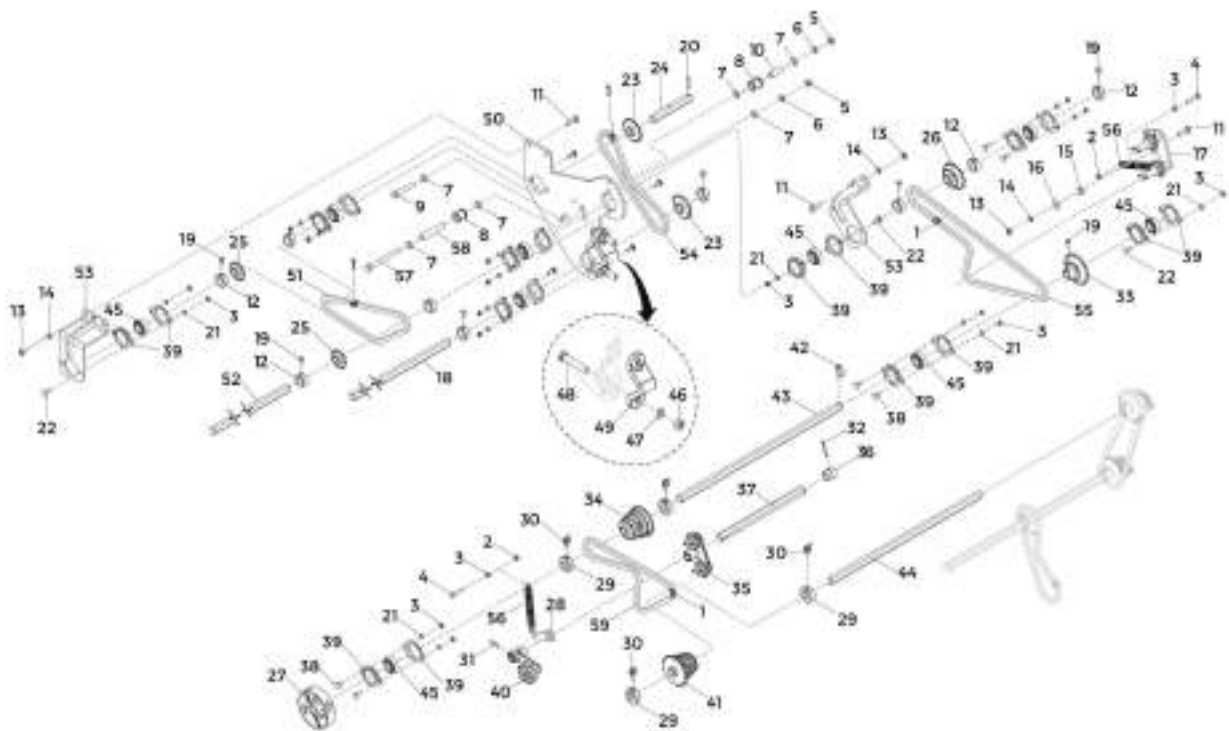

Item	Code	Name	Amount
50	019971	TRANSMISSION SUPPORT	1
51	925010435	ROLLER CHAIN ASA 40 65 LINKS	1
52	466051002	HEX SHAFT 7/8" x 1600 - TIGER FLEX 11200	1
53	230089000	HEX SHAFT SUPPORT	2
54	925010433	ROLLER CHAIN ASA 40 63 LINKS	1
55	925010465	ROLLER CHAIN ASA 40 109 LINKS	1
56	936002009	SPRING	2
57	901316130	HEX BOLT M12x1.75x130 DIN 931 8.8 ZFP	1
58	135047005	BUSHING TENSIONER (Ø12.5xØ17x94)	1
59	925010446	ROLLER CHAIN ASA 40 77 LINKS	1