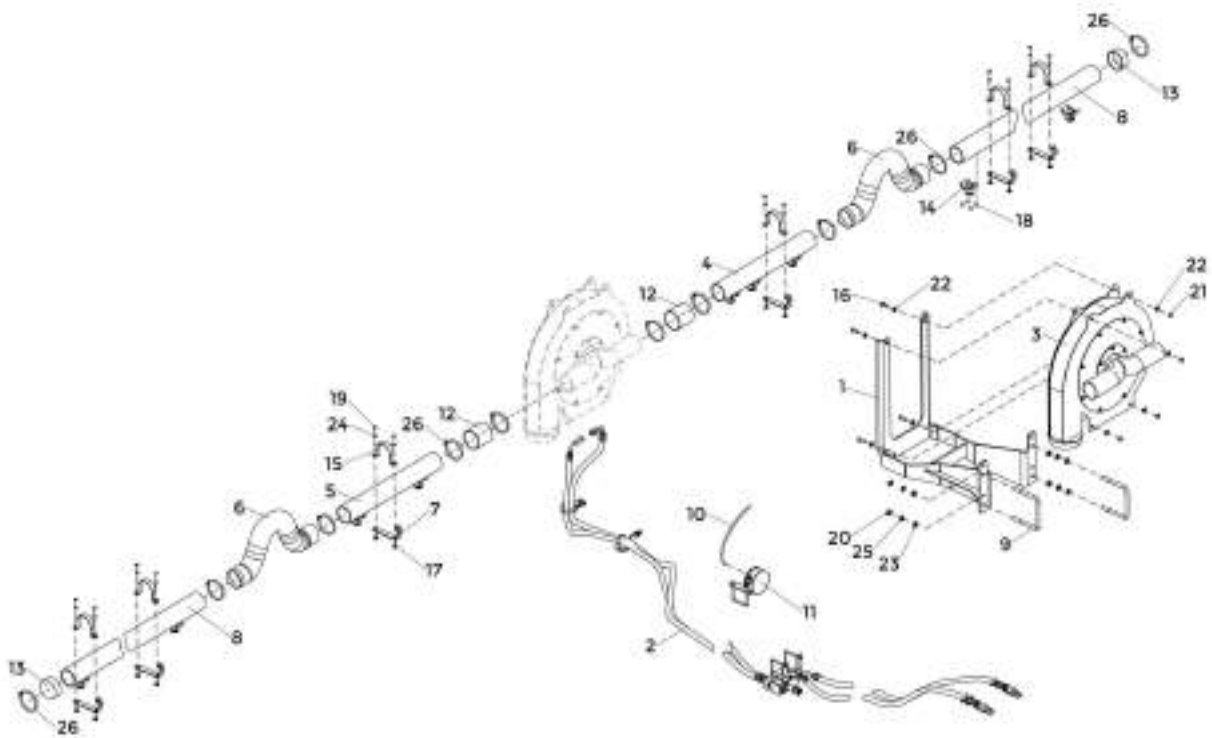

AB PNEUMATIC SYSTEM SELENIUM TIGER 19300

Item	Code	Name	Amount
1	018946	TURBINE SUPPORT	1
2	018966	AB HYDRAULIC SYSTEM TURBINE WITH SECURETY VALVE	1
3	018967	AB TURBINE	1
4	019127	VACCUM PIPE 3 OUTLETS	1
5	019128	VACCUM PIPE 2 OUTLETS	1
6	019129	VACCUM PIPE 5 OUTLETS	2
7	023247	VACCUM PIPE SUPPORT	6
8	034490	VACCUM PIPE 7 OUTLETS	2
9	210094021	CLAMP M16	2
10	230220001	FLEXIBLE HOSE	1
11	230157000	AB VACUUMETER	1
12	230219001	TURBINE SELENIUM CONECTOR	2
13	230219002	VACCUM PIPE COVER	2
14	230219004	SELENIUM HOSE SUPPORT	19
15	233048004	LOCK	6
16	901317030	HEX BOLT M12x175x30 DIN 933 8.8 ZFP	4
17	902308020	FRENCH BOLT M8x1.25x20 DIN 603 8.8 ZFP	12
18	903301020	HEX HEAD BOLT #10 UNF 60° 3/4" LONG UNF	76
19	920000801	HEX NUT M8x1.25 DIN 934 ZFP	12
20	920001601	HEX NUT M16x2.0 DIN 934 ZFP	4
21	920111201	HEX LOCK NUT M12x1.75 DIN EN ISO 10511 ZFP	4
22	921030012	FLAT WASHER Ø13xØ24x2.5 DIN 125A ZCA	8
23	921040107	FLAT WASHER Ø16.5xØ28x3	4
24	921050008	SPRING LOCK WASHER B8 DIN 127 ZFP	12
25	921050016	SPRING LOCK WASHER B16 DIN 127 ZFP	4
26	931020290	AUGER CLAMP 90-110 (12.7mm)	10