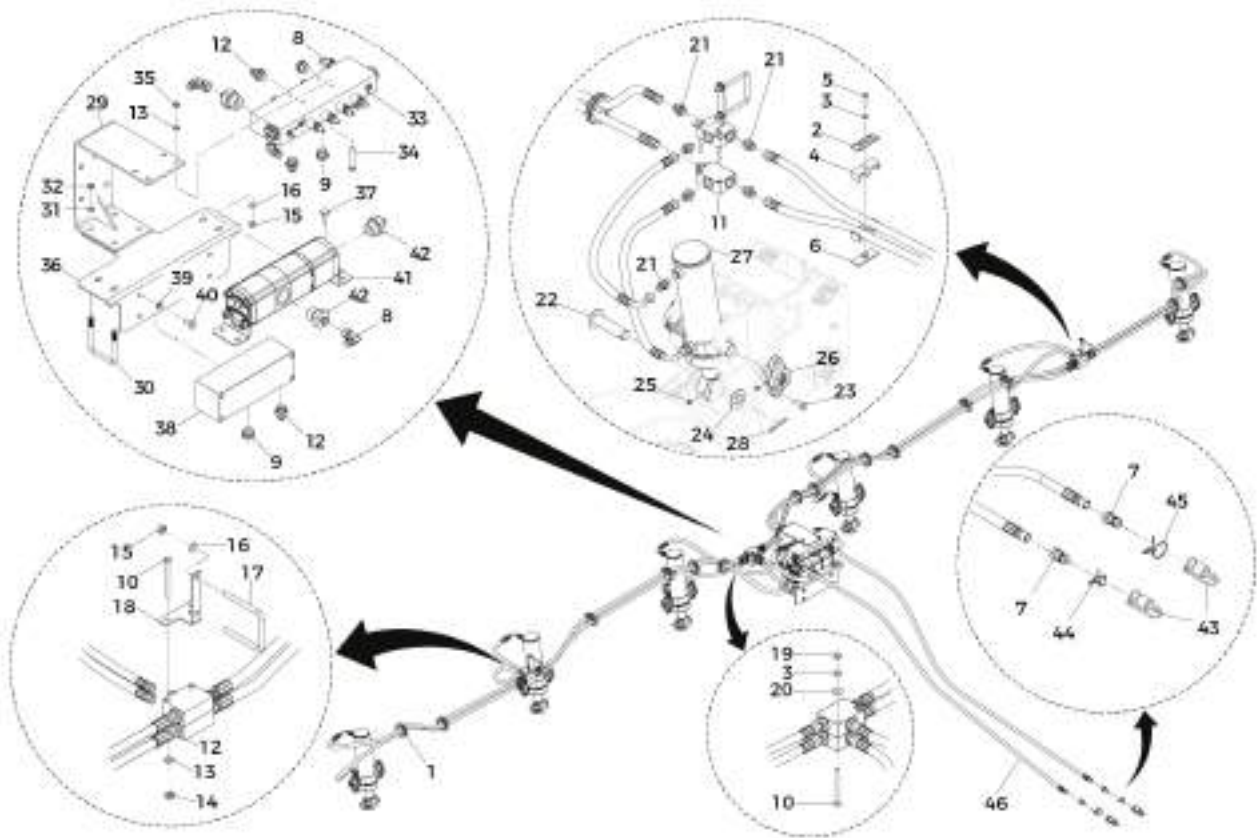

AB LIFT HYDRAULIC SYSTEM TIGER 19300

Item	Code	Name	Amount
1	900110027	RUBBER RING 12.5mm	11
2	PMG4832-2	TOP LOCK HOSE	4
3	921050008	SPRING LOCK WASHER B8 DIN 127 ZFP	6
4	PMG4832-1	PIPE CONDUCTOR	8
5	901308065	HEX BOLT M8x1.25x65 DIN 931 8.8 ZFP	4
6	PMG4832-3	LOWER LOCK HOSE	4
7	932034101	QUICK COUPLING 1/2" NPT MALE	2
8	932022007	MALE ADAPTER 3/4" 90° JIC 37 x FEMALE 3/4" GIR. JIC 37	5
9	932028502	MALE CAP 7/8" UNF O'RING	3
10	901308090	HEX BOLT M8x1.25x90 DIN 931 8.8 ZFP	6
11	305055001	DIVIDER BLOCK "T"	6
12	932022142	MALE ADAPTER 3/4" UNF JIC x 7/8" UNF O'RING	32
13	921030008	FLAT WASHER Ø8.4xØ17x1.5 DIN 125 ZCA	6
14	920110801	HEX LOCK NUT M8x1.25 DIN EN ISO 10511 ZFP	4
15	920111001	HEX LOCK NUT M10x1.5 DIN EN ISO 10511 ZFP	8
16	921030010	FLAT WASHER Ø10.5xØ21x2 DIN 125A ZCA	8
17	301147003	CLAMP M10	2
18	019425	BLOCK SUPPORT	2
19	920000801	HEX NUT M8x1.25 DIN 934 ZFP	2
20	921010008	FLAT WASHER Ø8.4xØ24x2 DIN 9021 ZCA	2
21	932022103	ADAPTER MALE 3/4" UNF O'RING x 3/4" UNF JIC	12
22	131166000	PIN Ø 29.8x102	6
23	901317030	HEX BOLT M12x175x30 DIN 933 8.8 ZFP	24
24	921040006	FLAT WASHER Ø30.5xØ56x4.75 ZCA	6
25	924080000	STRAIGHT GREASE FITTING M8x1 DIN 71412	18
26	100001008	BUSHING	12
27	019385	AB HYDRAULIC CYLINDER 3 1/2"	6
28	922172438	COTTER PIN 6x50 DIN 94 ZCA	6
29	019405	LIMITER VALVE SUPPORT	1
30	019419	CLAMP M12 (SQUARE PIPE 80)	2
31	921030012	FLAT WASHER Ø13xØ24x2.5 DIN 125A ZCA	4
32	920111201	HEX LOCK NUT M12x1.75 DIN EN ISO 10511 ZFP	4
33	411109000	LIFT SYSTEM VALVE LIMITER	1
34	913308060	HEXAGONAL BOLT HEAD M8x1.25x60 DIN 912 8.8 ZFP	2
35	920110809	HEX LOCK NUT M8x1.25 DIN 985 10.9 ZFB	2
36	019417	DIRECTIONAL VALVE SUPPORT	1
37	901313025	HEX BOLT M10x1.5x25 DIN 933 8.8 ZFP	4
38	411019001	RETURN BLOCK 120 LITERS	1
39	921050010	SPRING LOCK WASHER B10 DIN 127 ZFP	4
40	901313020	HEX BOLT M10x1.5x20 DIN 933 8.8 ZFP	4
41	401272000	TRIPLE ROTATING VALVE 120 LITERS	1
42	932029040	MALE ADAPTER 1 5/16" UNF O'RING x 3/4" UNF JIC	4
43	932028301	FEMALE COVER	2
44	900100577	PRESURE SEAL (HOSE PRESSURE)	1
45	900100578	RETURN SEAL (RETURN HOSE)	1
46	034348	AB LIFT HYDRAULIC HOSE TIGER 19300	1