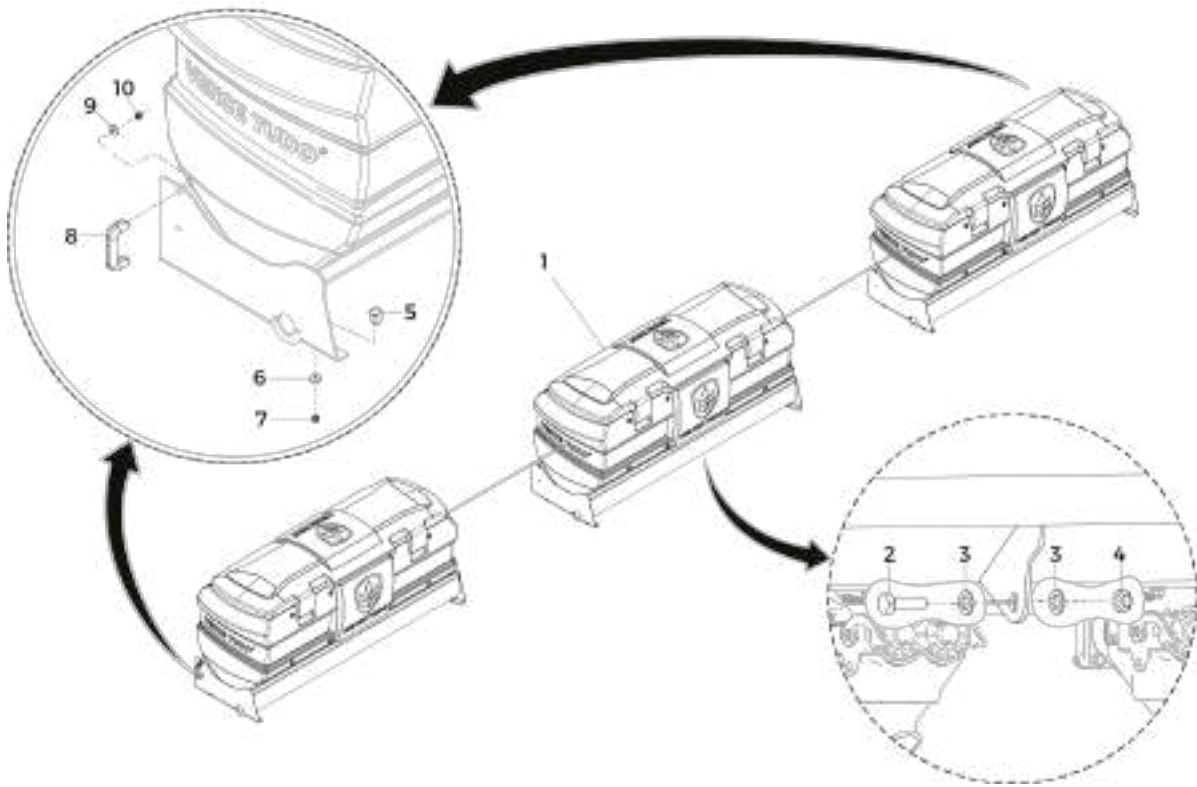

AB FERTILIZER RESERVOIR TIGER 15300

Item	Code	Name	Amount
1	022546	AB FERTILIZER CRADLE FERTISYSTEM 5 OUTLETS	3
2	901324050	HEX BOLT M16x2.0x50 DIN 931 8.8 ZFP	6
3	921030016	FLAT WASHER Ø17xØ30x3 DIN 125A ZCA	12
4	920111601	HEX LOCK NUT M16x2.0 DIN EN ISO 10511 ZFP	6
5	902312030	FRENCH BOLT M10x1.5x30 DIN 603 8.8 ZFP	12
6	921010010	FLAT WASHER Ø10.5xØ30x2 DIN 9021 ZCA	12
7	920111001	HEX LOCK NUT M10x1.5 DIN EN ISO 10511 ZFP	12
8	900100043	HANDLE	2
9	921030008	FLAT WASHER Ø8.4xØ17x1.5 DIN 125 ZCA	4
10	920110801	HEX LOCK NUT M8x1.25 DIN EN ISO 10511 ZFP	4