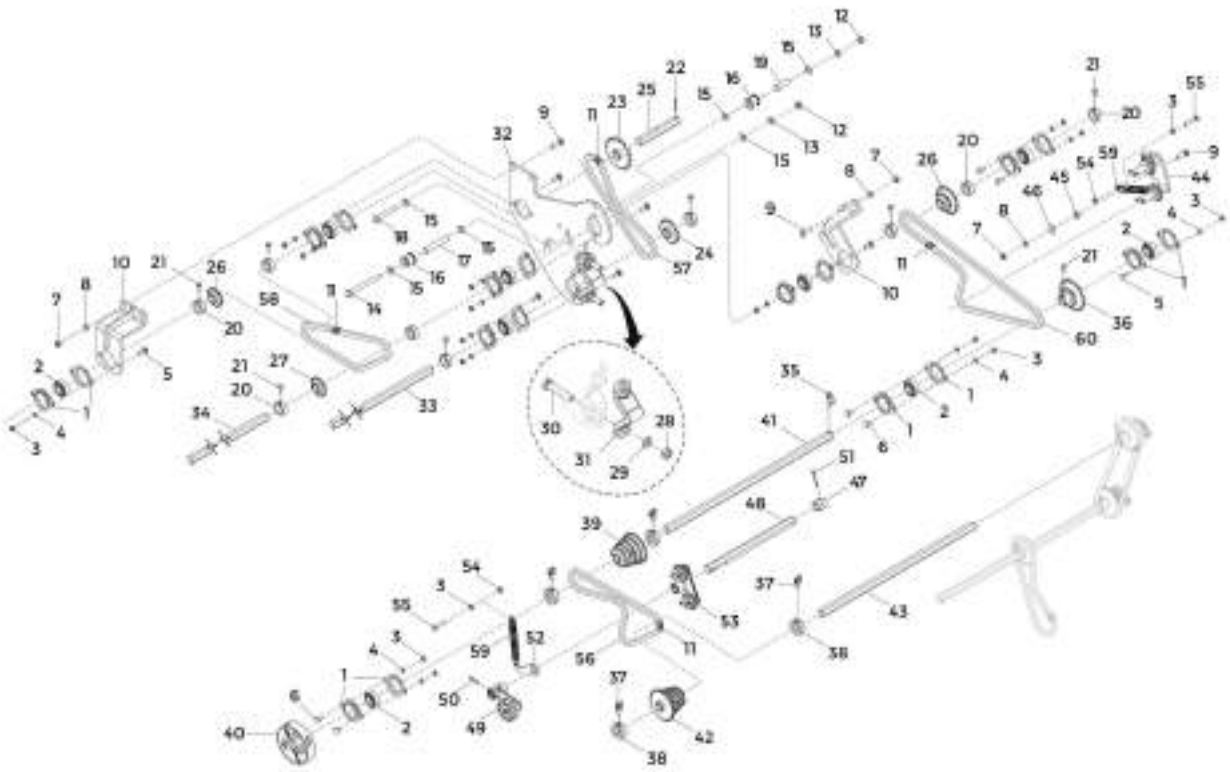

034457-SEED

Item	Code	Name	Amount
1	926030501	OVAL FLANGE 25MM	18
2	927210501	HEX BEARING 7/8" SK014 205 KRRB AH02	9
3	920000801	HEX NUT M8x1.25 DIN 934 ZFP	20
4	921050008	SPRING LOCK WASHER B8 DIN 127 ZFP	18
5	902308025	FRENCH BOLT M8x1.25x25 DIN 603 8.8 ZFP	14
6	902308020	FRENCH BOLT M8x1.25x20 DIN 603 8.8 ZFP	4
7	920001001	HEX NUT M10x1.5 DIN 934 ZFP	5
8	921050010	SPRING LOCK WASHER B10 DIN 127 ZFP	5
9	901313035	HEX BOLT M10x1.5x35 DIN 933 8.8 ZFP	5
10	230089000	HEX SHAFT SUPPORT	2
11	925160400	UNION ASA 40	4
12	920001201	HEX NUT M12x1.75 DIN 934 ZFP	2
13	921050012	SPRING LOCK WASHER B12 DIN 127 ZFP	2
14	901316130	HEX BOLT M12x1.75x130 DIN 931 8.8 ZFP	1
15	921030012	FLAT WASHER Ø13xØ24x2.5 DIN 125A ZCA	6
16	900100266	ROLLER TENSIONER	2
17	135047005	BUSHING TENSIONER (Ø12.5xØ17x94)	1
18	901316080	HEX BOLT M12x1.75x80 DIN 931 8.8 ZFP	1
19	230083005	BUSHING TENSIONER	1
20	218019002	HEX SHAFT STOP	9
21	901309016	HEX BOLT M8x1.25x16 DIN 933 8.8 ZFP	9
22	922172228	COTTER PIN 5x30 DIN 94 ZCA	1
23	200833000	SPROCKET Z28 (HEX SHAFT)	1
24	200826000	SPROCKET Z18	1
25	017765	HEX SHAFT 7/8" x 200	1
26	200214000	SPROCKET Z14/24	2
27	200767000	SPROCKET Z14 (HEX SHAFT)	1
28	920001601	HEX NUT M16x2.0 DIN 934 ZFP	2
29	921050016	SPRING LOCK WASHER B16 DIN 127 ZFP	2
30	901324085	HEX BOLT M16x2.0x85 DIN 931 8.8 ZFP	2
31	900005042	CLAMP	1
32	019971	TRANSMISSION SUPPORT	1
33	321021001	HEX SHAFT 7/8" x 2849	1
34	466051002	HEX SHAFT 7/8" x 1600 - TIGER FLEX 11200	1
35	922032434	LOCK PIN WITH RING 6x40 ZCA	1
36	200443000	SPROCKET Z14/24	1
37	200199000	FIXER	4
38	200395000	HEX STOP M8	4
39	200213000	SPROCKET ODD	1
40	210164000	AB HEX SHAFT MARKER	1
41	200008002	SHAFT 695	1
42	200212000	SPROCKET EVEN	1
43	200008003	SHAFT 645	1
44	200454000	AB TENSIONER	1
45	218010003	BUSHING TENSIONER	1
46	921010010	FLAT WASHER Ø10.5xØ30x2 DIN 9021 ZCA	1
47	206028007	BUSHING	1
48	202059001	SHAFT 363	1
49	206077000	AB HANDLE	1