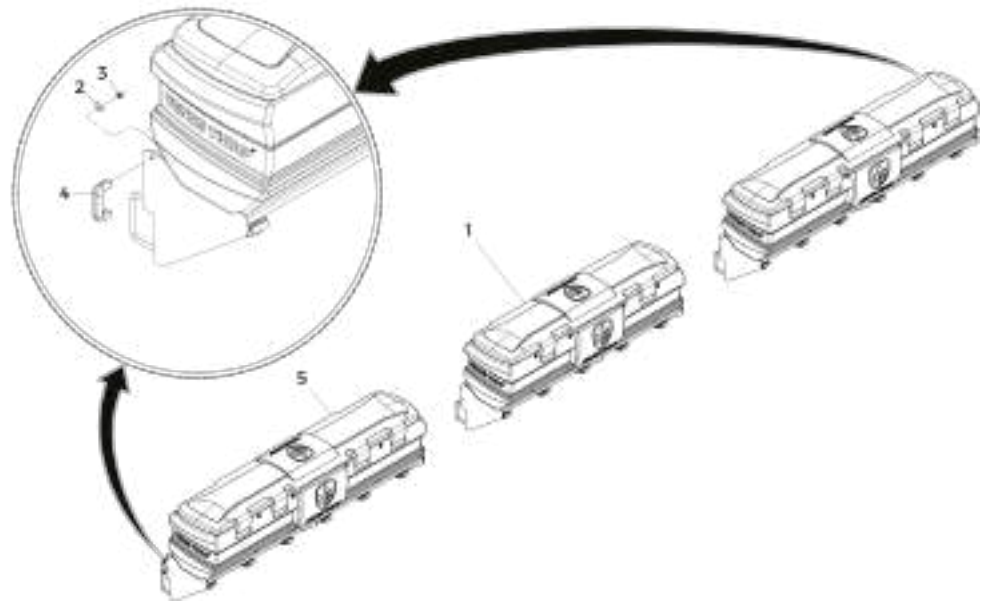

AB SEED RESERVOIR TIGER 17300

Item	Code	Name	Amount
1	022590	AB SEED CRADLE 5 OUTLETS	1
2	921030008	FLAT WASHER Ø8.4xØ17x1.5 DIN 125 ZCA	4
3	920110801	HEX LOCK NUT M8x1.25 DIN EN ISO 10511 ZFP	4
4	900100043	HANDLE	2
5	022769	AB SEED CRADLE 6 OUTLETS	2