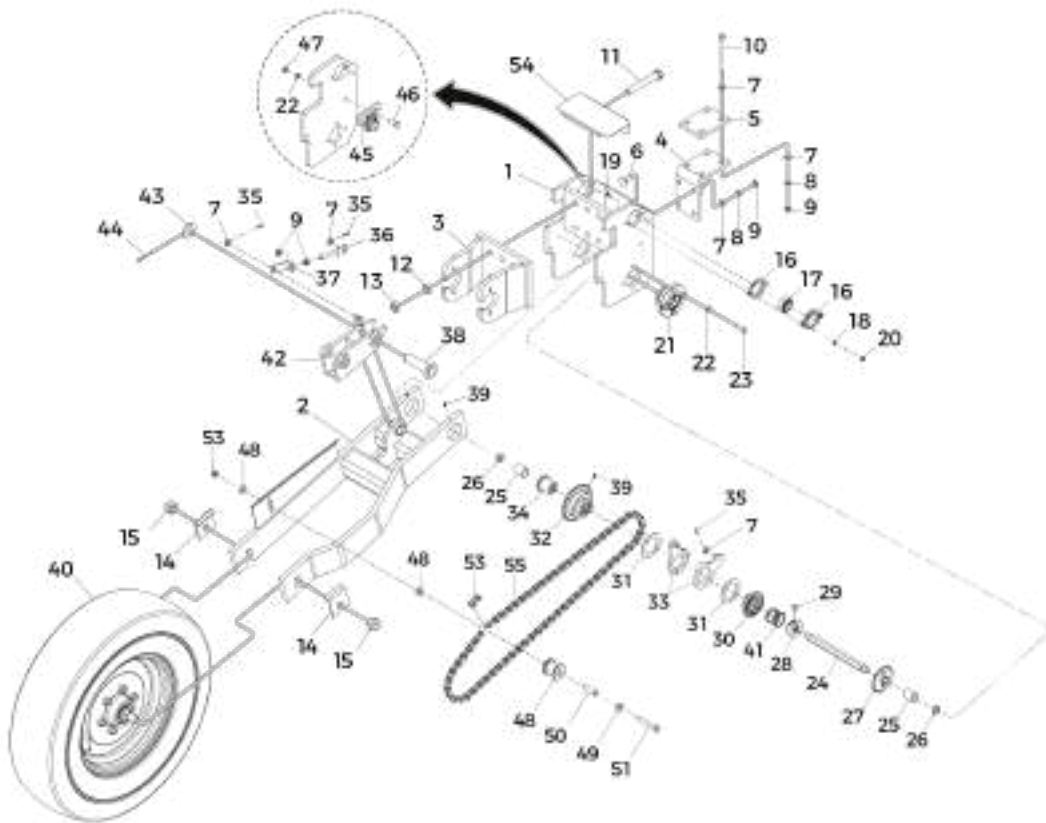

AB RIGHT WHEEL

Item	Code	Name	Amount
50	202057001	BUSHING TENSIONER	1
51	901316080	HEX BOLT M12x1.75x80 DIN 931 8.8 ZFP	1
52	920111201	HEX LOCK NUT M12x1.75 DIN EN ISO 10511 ZFP	1
53	925165000	UNION CA 2050	1
54	202205001	SHIELD WHEEL	1
55	925015033	ROLLER CHAIN C 2050 63 LINKS	1