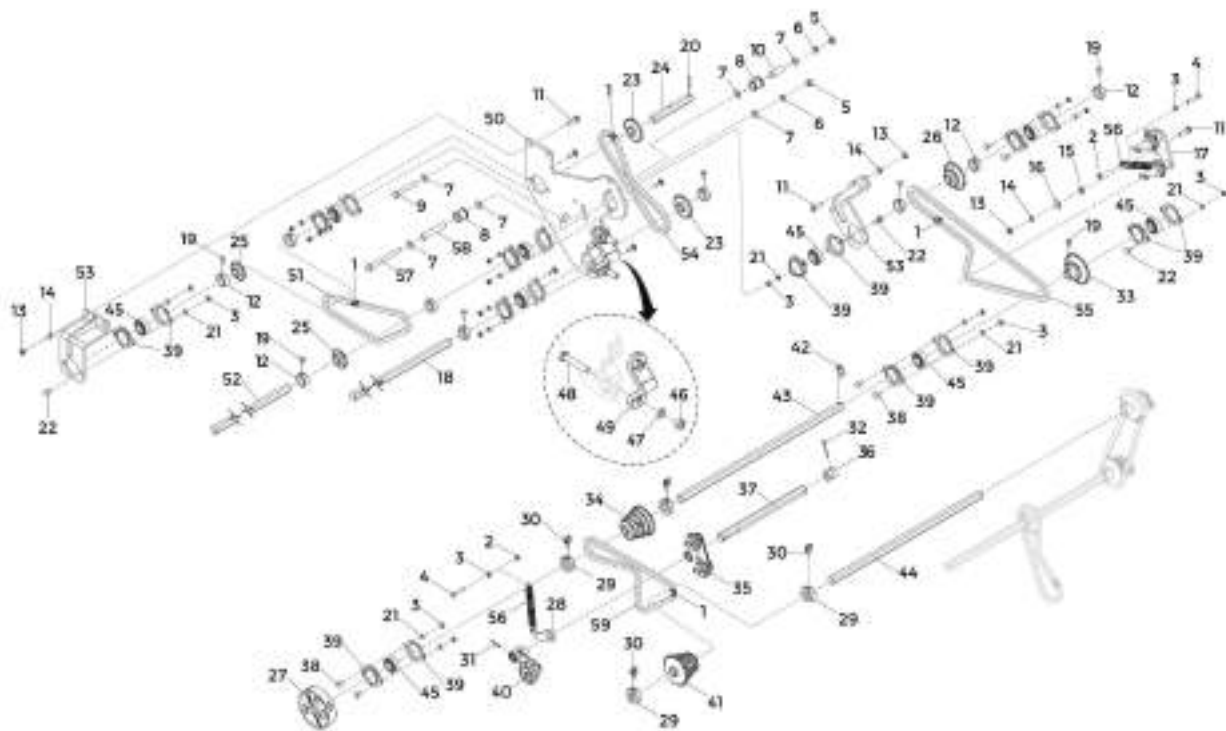

030248-SEED

Item	Code	Name	Amount
1	925160400	UNION ASA 40	4
2	920110809	HEX LOCK NUT M8x1.25 DIN 985 10.9 ZFB	2
3	920000801	HEX NUT M8x1.25 DIN 934 ZFP	20
4	901309045	HEX BOLT M8x1.25x45 DIN 933 8.8 ZFP	2
5	920001201	HEX NUT M12x1.75 DIN 934 ZFP	2
6	921050012	SPRING LOCK WASHER B12 DIN 127 ZFP	2
7	921030012	FLAT WASHER Ø13xØ24x2.5 DIN 125A ZCA	6
8	900100266	ROLLER TENSIONER	2
9	901316080	HEX BOLT M12x1.75x80 DIN 931 8.8 ZFP	1
10	230083005	BUSHING TENSIONER	2
11	901313035	HEX BOLT M10x1.5x35 DIN 933 8.8 ZFP	9
12	218019002	HEX SHAFT STOP	7
13	920001001	HEX NUT M10x1.5 DIN 934 ZFP	9
14	921050010	SPRING LOCK WASHER B10 DIN 127 ZFP	9
15	218010003	BUSHING TENSIONER	1
16	921010010	FLAT WASHER Ø10.5xØ30x2 DIN 9021 ZCA	1
17	200454000	AB TENSIONER	1
18	466051002	HEX SHAFT 7/8" x 1600 - TIGER FLEX 11200	1
19	901309016	HEX BOLT M8x1.25x16 DIN 933 8.8 ZFP	5
20	922172228	COTTER PIN 5x30 DIN 94 ZCA	2
21	921050008	SPRING LOCK WASHER B8 DIN 127 ZFP	18
22	902308025	FRENCH BOLT M8x1.25x25 DIN 603 8.8 ZFP	14
23	200826000	SPROCKET Z18	2
24	131041003	SHAFT 165	1
25	200767000	SPROCKET Z14 (HEX SHAFT)	2
26	020080	SPROCKET Z14/21	1
27	210164000	AB HEX SHAFT MARKER	1
28	206028006	SUPPORT	1
29	200395000	HEX STOP M8	4
30	200199000	FIXER	4
31	922012432	SPRING PIN 6x36 DIN 1481	1
32	922172234	COTTER PIN 5x40 DIN 94 ZCA	1
33	200443000	SPROCKET Z14/24	1
34	200213000	SPROCKET ODD	1
35	206078000	AB TENSIONER	1
36	206028007	BUSHING	1
37	202059001	SHAFT 363	1
38	902308020	FRENCH BOLT M8x1.25x20 DIN 603 8.8 ZFP	4
39	926030501	OVAL FLANGE 25MM	18
40	206077000	AB HANDLE	1
41	200212000	SPROCKET EVEN	1
42	922032434	LOCK PIN WITH RING 6x40 ZCA	1
43	200008002	SHAFT 695	1
44	200008003	SHAFT 645	1
45	927210501	HEX BEARING 7/8" SK014 205 KRRB AH02	9
46	920001601	HEX NUT M16x2.0 DIN 934 ZFP	2
47	921050016	SPRING LOCK WASHER B16 DIN 127 ZFP	2
48	901324085	HEX BOLT M16x2.0x85 DIN 931 8.8 ZFP	2
49	900005042	CLAMP	1