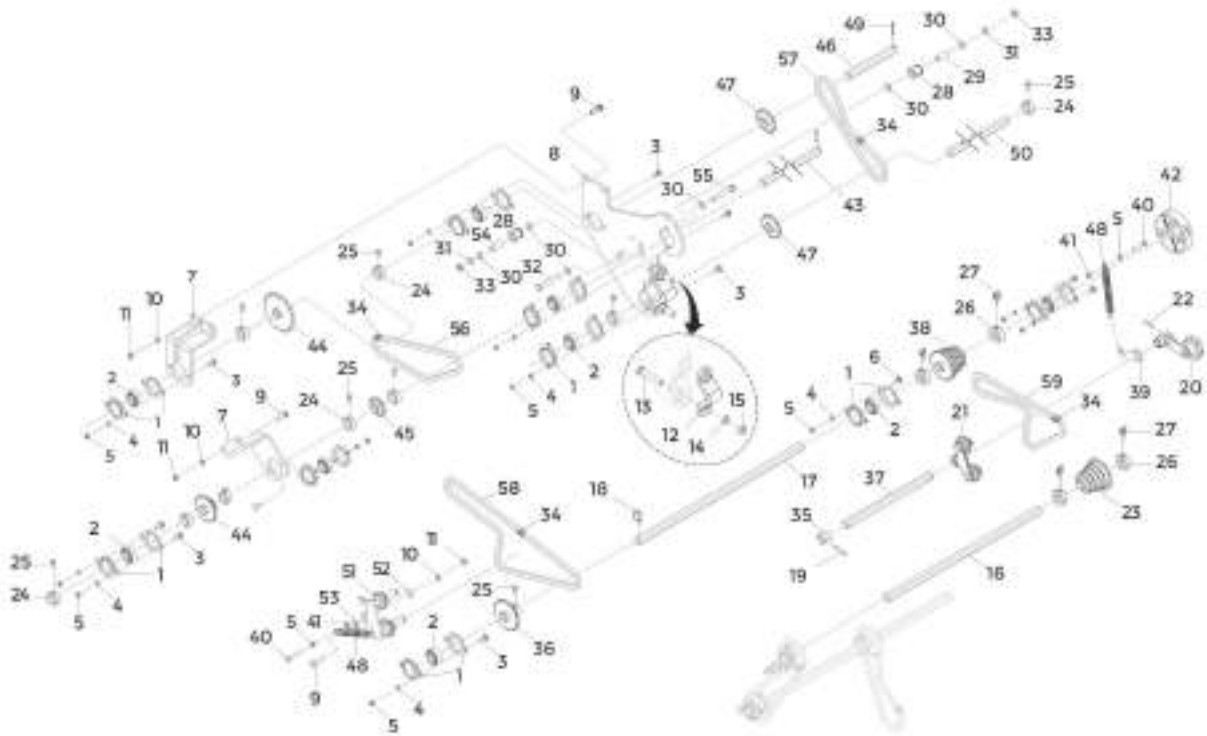

Item	Code	Name	Amount
50	321021001	HEX SHAFT 7/8" x 2849	1
51	200454000	AB TENSIONER	1
52	921010010	FLAT WASHER Ø10.5xØ30x2 DIN 9021 ZCA	1
53	218010003	BUSHING TENSIONER	1
54	135047005	BUSHING TENSIONER (Ø12.5xØ17x94)	1
55	901316130	HEX BOLT M12x1.75x130 DIN 931 8.8 ZFP	1
56	925010435	ROLLER CHAIN ASA 40 65 LINKS	1
57	925010433	ROLLER CHAIN ASA 40 63 LINKS	1
58	925010465	ROLLER CHAIN ASA 40 109 LINKS	1
59	925010446	ROLLER CHAIN ASA 40 77 LINKS	1