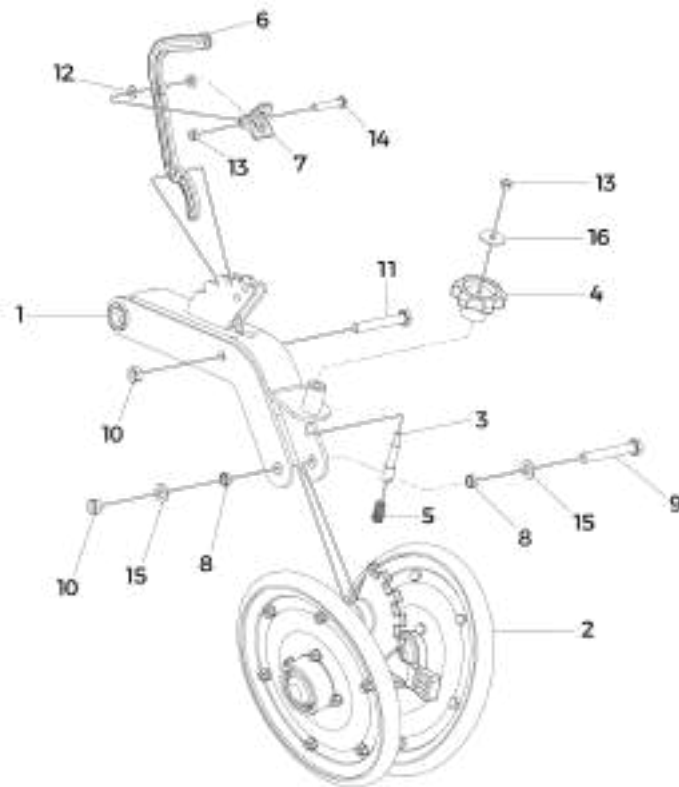

AB "V" COMPACTOR LIMITER

Item	Code	Name	Amount
1	200976000	COMPACTOR STRUCTURE	1
2	200408000	AB COMPACTOR WHEEL	1
3	301101002	PIN	1
4	900100130	KNOB	1
5	936001021	SPRING	1
6	200756002	LEVER PRESSURE SPRING	1
7	200410001	LOCK	1
8	200756003	SPACER BUSHING	2
9	901316085	HEX BOLT M12x1.75x85 DIN 931 8.8 ZFP	1
10	920111201	HEX LOCK NUT M12x1.75 DIN EN ISO 10511 ZFP	2
11	901316080	HEX BOLT M12x1.75x80 DIN 931 8.8 ZFP	1
12	921030008	FLAT WASHER Ø8.4xØ17x1.5 DIN 125 ZCA	2
13	920110801	HEX LOCK NUT M8x1.25 DIN EN ISO 10511 ZFP	2
14	901309045	HEX BOLT M8x1.25x45 DIN 933 8.8 ZFP	1
15	921030012	FLAT WASHER Ø13xØ24x2.5 DIN 125A ZCA	2
16	921040038	FLAT WASHER Ø8.4xØ33x2 ZCA	1