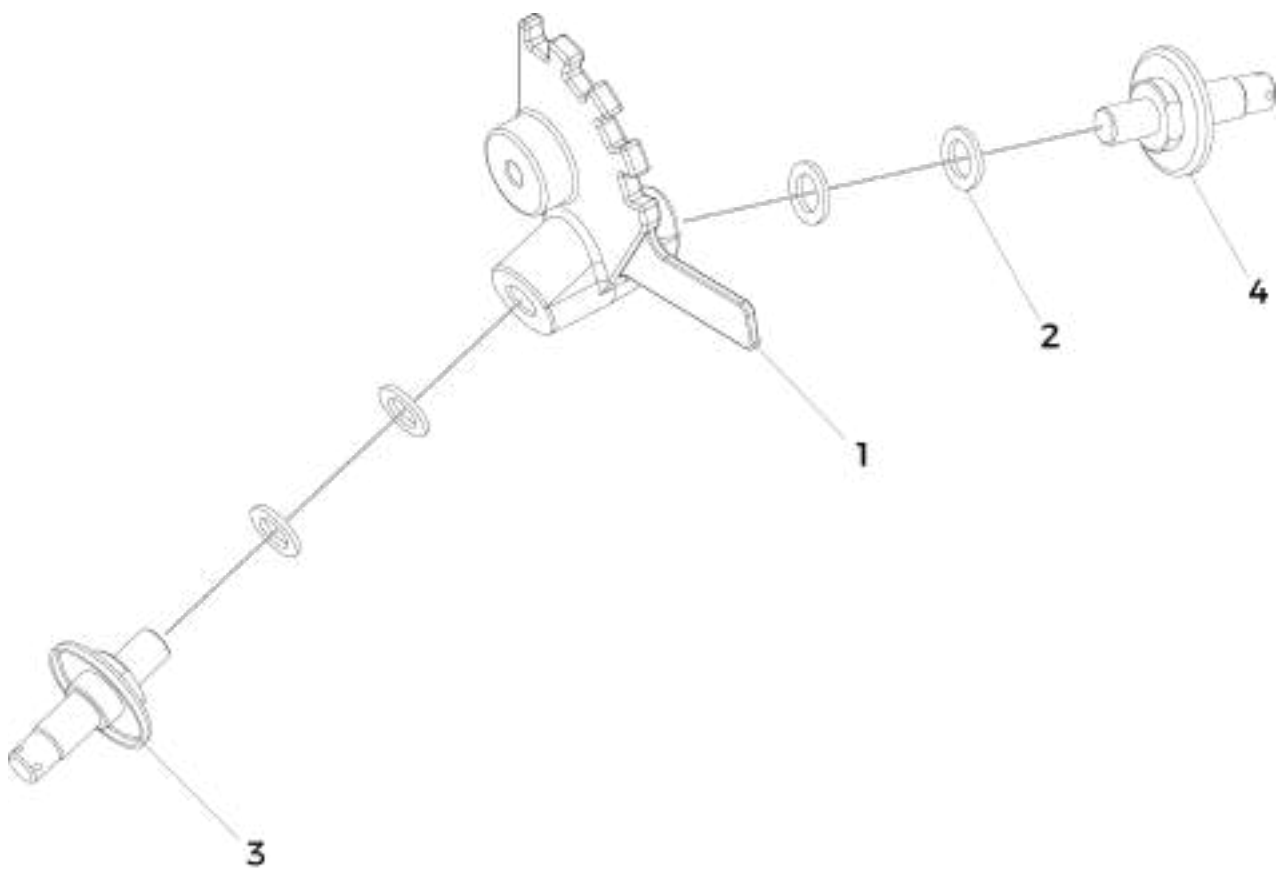

AB COMPACTOR ADJUSTER

Item	Code	Name	Amount
1	210176001	COMPACTOR ADJUSTER	1
2	210176002	SPACER RING	4
3	210177000	COMPACTOR LEFT SHAFT	1
4	210178000	COMPACTOR RIGHT SHAFT	1