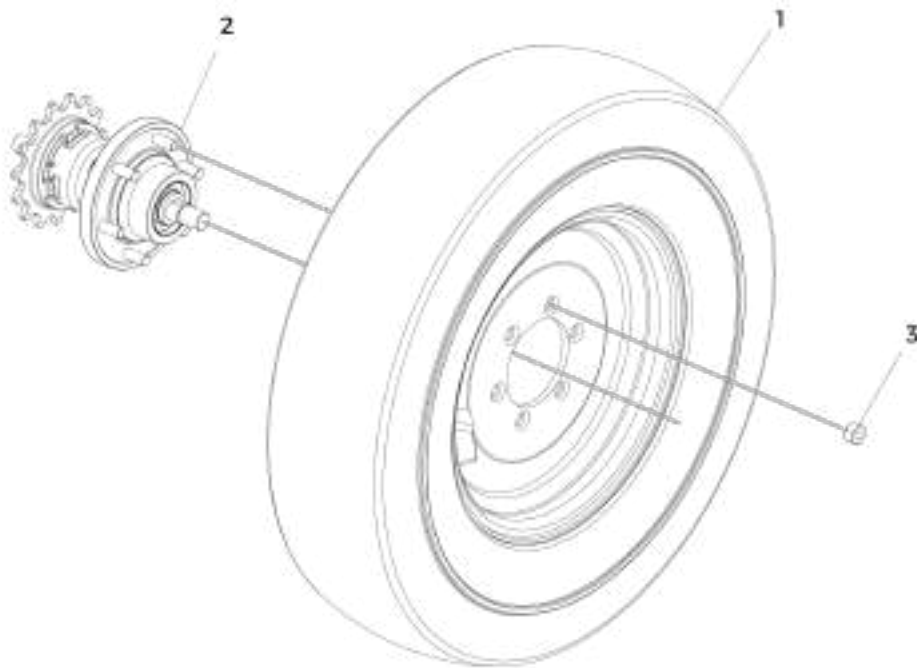

AB WHEEL

Item	Code	Name	Amount
1	018865	AB WHEEL 7.00-16	1
2	202126000	AB HUB	1
3	920205608	WHEEL CONIC HEX NUT 90° 9/16" UNF	6