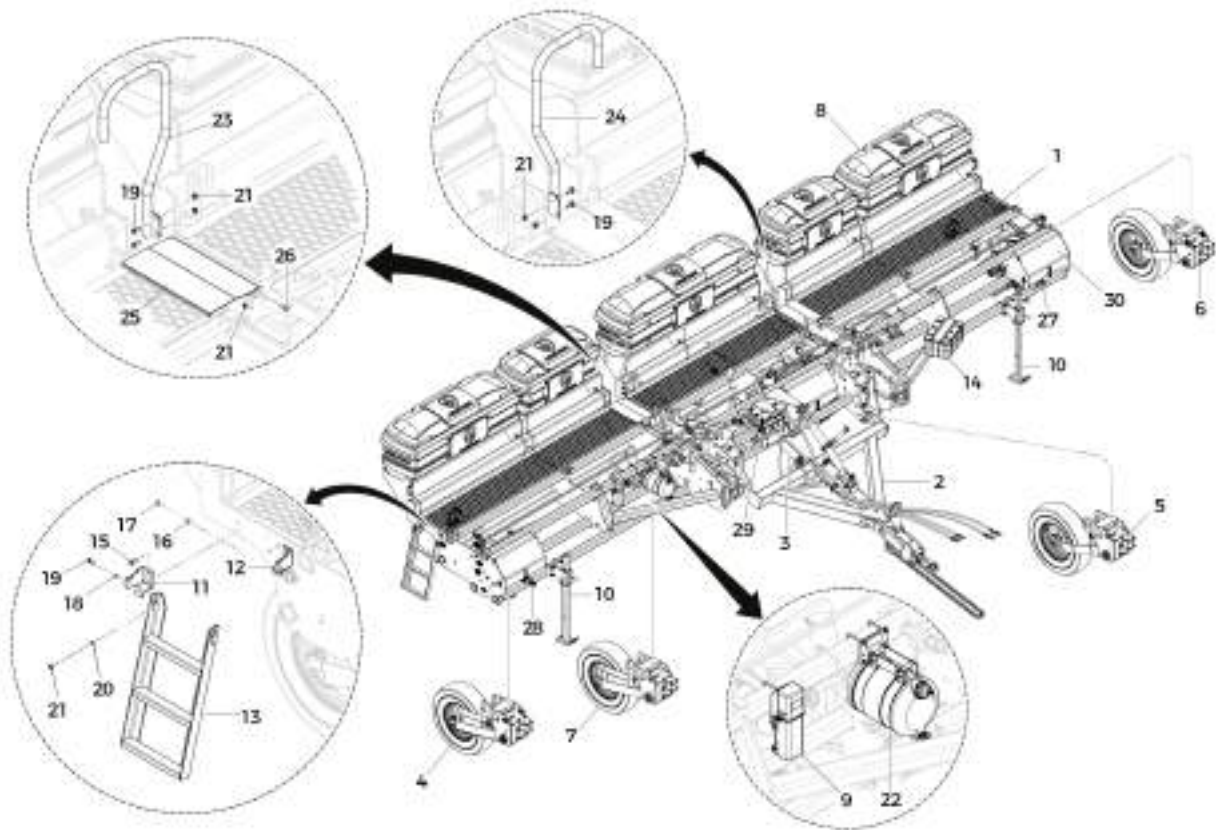

AB SET TIGER FLEX 19300 MECHANICAL

Item	Code	Name	Amount
1	034351	AB FRAME ARTICULATION TIGER FLEX 19300	1
2	029022	AB HEADER	1
3	029562	AB HYDRAULIC HEADER LIFT SYSTEM	1
4	018892	AB LEFT WHEEL	1
5	018897	AB AUXILIARY WHEEL RIGHT	1
6	018875	AB RIGHT WHEEL	2
7	018903	AB AUXILIARY WHEEL LEFT	2
8	034371	AB SEED RESERVOIR TIGER 19300	1
9	203141000	AB MANUAL DOOR	1
10	201252000	AB SUPPORT LEG	2
11	301001008	LEFT SUPPORT	2
12	301001009	RIGHT SUPPORT	2
13	301010000	LADDER	2
14	029711	AB ACCESSORY BOX	1
15	901313030	HEX BOLT M10x1.5x30 DIN 933 8.8 ZFP	8
16	921050010	SPRING LOCK WASHER B10 DIN 127 ZFP	8
17	920001001	HEX NUT M10x1.5 DIN 934 ZFP	8
18	206001001	BUSHING	4
19	901313025	HEX BOLT M10x1.5x25 DIN 933 8.8 ZFP	8
20	921030010	FLAT WASHER Ø10.5xØ21x2 DIN 125A ZCA	4
21	920111001	HEX LOCK NUT M10x1.5 DIN EN ISO 10511 ZFP	12
22	200929000	AB SUPPORT BARREL	1
23	017904	RIGHT HANDRAIL	1
24	029732	LEFT HANDRAIL	1
25	029735	ARTICULATED PLATFORM	2
26	901312055	HEX BOLT M10x1.5x55 DIN 931 8.8 ZFP	4
27	200783000	AB RATCHET ACTUATION RIGHT LEVER	2
28	200813000	AB RATCHET ACTUATION LEFT LEVER	1
29	034347	AB LIFT HYDRAULIC SYSTEM TIGER 19300	1
30	025444	AB TRANSMISSION COVER	3