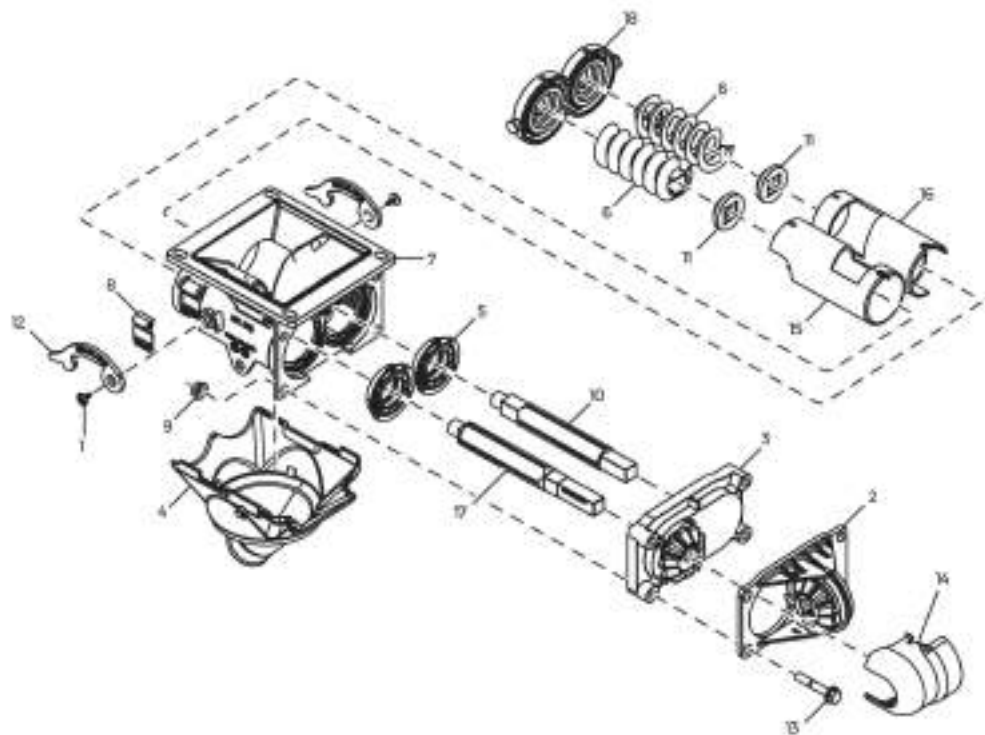

AB FEEDER FERTILIZER TOPLANTING - HELICAL 2"

Item	Code	Name	Amount
1	019093	SLOTTED BOLT	2
2	019096	AB BEARING PLATE	1
3	019102	AB MOUNTING UNIT	1
4	019113	AB ORBITAL NOZZLE	1
5	019118	AB FULL SEALING	2
6	019326	HELICAL 2" (TOPLANTING)	2
7	019107	MAIN BODY	1
8	019094	OVERFLOW COVER	2
9	019116	NUT	4
10	019125	LEFT SHAFT	1
11	019106	REAR BEARING BUSHING	2
12	019117	LOCK	2
13	019108	HEX BOLT	4
14	019095	FRONT SHIELD	1
15	019099	RIGHT COATING	1
16	019097	LEFT COATING	1
17	019123	RIGHT SHAFT	1
18	019115	REAR COVER	1