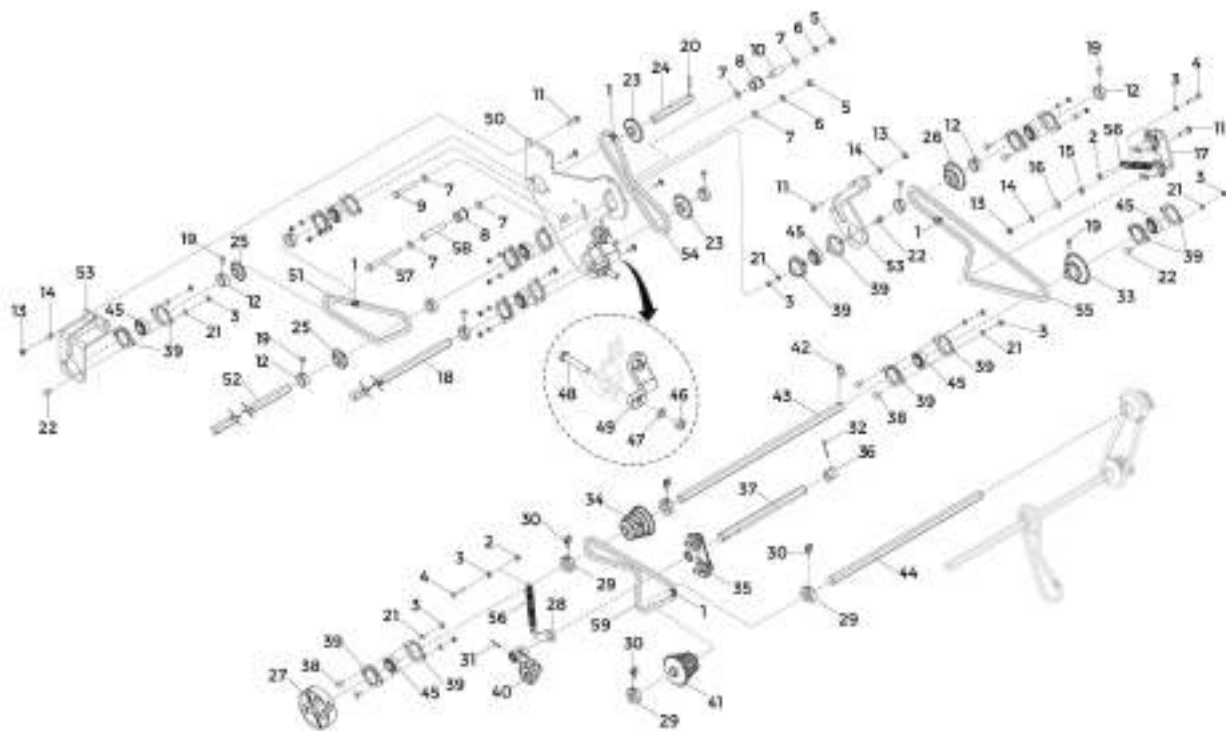

Item	Code	Name	Amount
1	925160400	UNION ASA 40	4
2	920110809	HEX LOCK NUT M8x1.25 DIN 985 10.9 ZFB	2
3	920000801	HEX NUT M8x1.25 DIN 934 ZFP	20
4	901309045	HEX BOLT M8x1.25x45 DIN 933 8.8 ZFP	2
5	920001201	HEX NUT M12x1.75 DIN 934 ZFP	2
6	921050012	SPRING LOCK WASHER B12 DIN 127 ZFP	2
7	921030012	FLAT WASHER Ø13xØ24x2.5 DIN 125A ZCA	6
8	900100266	ROLLER TENSIONER	2
9	901316080	HEX BOLT M12x1.75x80 DIN 931 8.8 ZFP	2
10	230083005	BUSHING TENSIONER	2
11	901313035	HEX BOLT M10x1.5x35 DIN 933 8.8 ZFP	9
12	218019002	HEX SHAFT STOP	7
13	920001001	HEX NUT M10x1.5 DIN 934 ZFP	9
14	921050010	SPRING LOCK WASHER B10 DIN 127 ZFP	9
15	218010003	BUSHING TENSIONER	1
16	921010010	FLAT WASHER Ø10.5xØ30x2 DIN 9021 ZCA	1
17	200454000	AB TENSIONER	1
18	320063001	HEX SHAFT 7/8" x 2390	1
19	901309016	HEX BOLT M8x1.25x16 DIN 933 8.8 ZFP	5
20	922172228	COTTER PIN 5x30 DIN 94 ZCA	2
21	921050008	SPRING LOCK WASHER B8 DIN 127 ZFP	18
22	902308025	FRENCH BOLT M8x1.25x25 DIN 603 8.8 ZFP	14
23	200826000	SPROCKET Z18	2
24	131041003	SHAFT 165	1
25	200767000	SPROCKET Z14 (HEX SHAFT)	2
26	020080	SPROCKET Z14/21	1
27	210164000	AB HEX SHAFT MARKER	1
28	206028006	SUPPORT	1
29	200395000	HEX STOP M8	8
30	200199000	FIXER	8
31	922012432	SPRING PIN 6x36 DIN 1481	1
32	922172234	COTTER PIN 5x40 DIN 94 ZCA	1
33	200443000	SPROCKET Z14/24	1
34	200213000	SPROCKET ODD	1
35	206078000	AB TENSIONER	1
36	206028007	BUSHING	1
37	202059001	SHAFT 363	1
38	902308020	FRENCH BOLT M8x1.25x20 DIN 603 8.8 ZFP	4
39	926030501	OVAL FLANGE 25MM	18
40	206077000	AB HANDLE	1
41	200212000	SPROCKET EVEN	1
42	922032434	LOCK PIN WITH RING 6x40 ZCA	1
43	200008002	SHAFT 695	1
44	200008003	SHAFT 645	1
45	927210501	HEX BEARING 7/8" SK014 205 KRRB AH02	9
46	920001601	HEX NUT M16x2.0 DIN 934 ZFP	2
47	921050016	SPRING LOCK WASHER B16 DIN 127 ZFP	2
48	901324085	HEX BOLT M16x2.0x85 DIN 931 8.8 ZFP	2
49	900005042	CLAMP	1