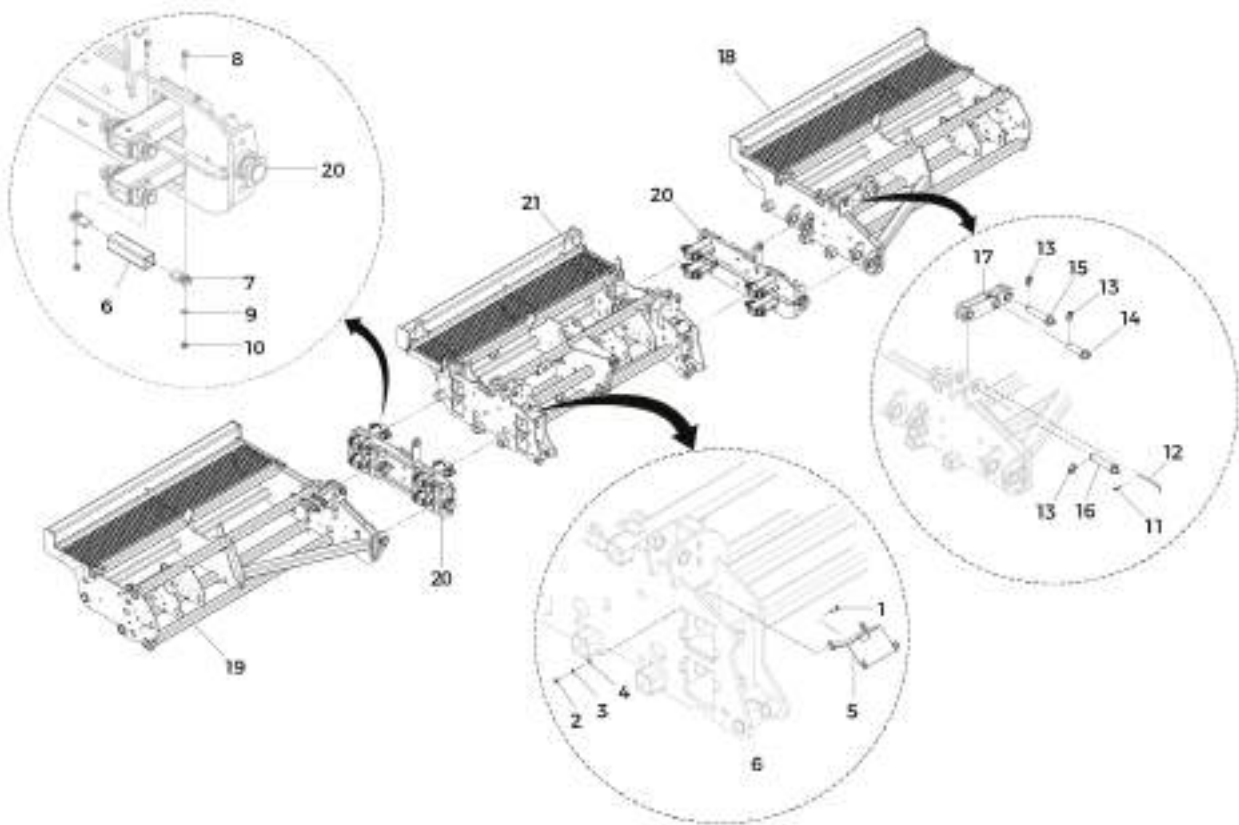

AB SET TIGER FLEX 17300 MECHANICAL

Item	Code	Name	Amount
1	030423	AB FRAME ARTICULATION TIGER FLEX 17300	1
2	029022	AB HEADER	1
3	029562	AB HYDRAULIC HEADER LIFT SYSTEM	1
4	018892	AB LEFT WHEEL	1
5	018897	AB AUXILIARY WHEEL RIGHT	1
6	018875	AB RIGHT WHEEL	2
7	018903	AB AUXILIARY WHEEL LEFT	2
8	030485	AB SEED RESERVOIR TIGER 17300	1
9	203141000	AB MANUAL DOOR	1
10	201252000	AB SUPPORT LEG	2
11	301001008	LEFT SUPPORT	2
12	301001009	RIGHT SUPPORT	2
13	301010000	LADDER	2
14	029711	AB ACCESSORY BOX	1
15	901313030	HEX BOLT M10x1.5x30 DIN 933 8.8 ZFP	8
16	921050010	SPRING LOCK WASHER B10 DIN 127 ZFP	8
17	920001001	HEX NUT M10x1.5 DIN 934 ZFP	8
18	206001001	BUSHING	4
19	901313025	HEX BOLT M10x1.5x25 DIN 933 8.8 ZFP	8
20	921030010	FLAT WASHER Ø10.5xØ21x2 DIN 125A ZCA	4
21	920111001	HEX LOCK NUT M10x1.5 DIN EN ISO 10511 ZFP	12
22	200929000	AB SUPPORT BARREL	1
23	017904	RIGHT HANDRAIL	1
24	029732	LEFT HANDRAIL	1
25	029735	ARTICULATED PLATFORM	2
26	901312055	HEX BOLT M10x1.5x55 DIN 931 8.8 ZFP	4
27	200783000	AB RATCHET ACTUATION RIGHT LEVER	2
28	200813000	AB RATCHET ACTUATION LEFT LEVER	1
29	030422	AB LIFT HYDRAULIC SYSTEM TIGER 17300	1
30	025444	AB TRANSMISSION COVER	3