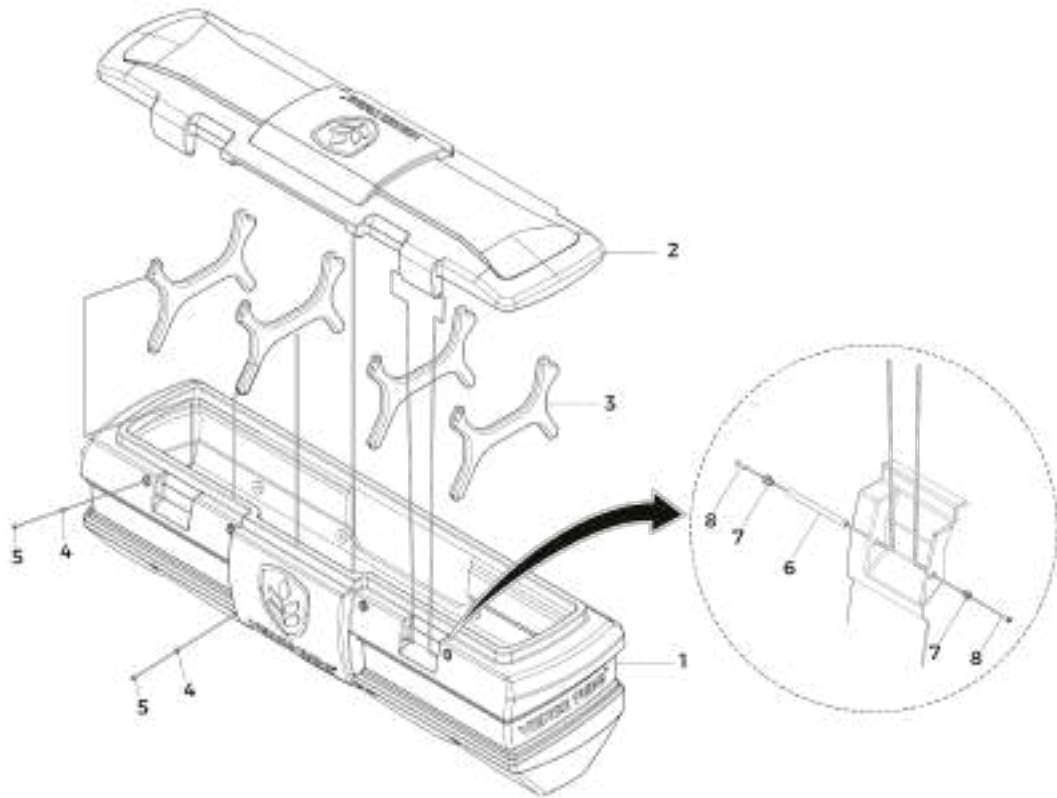

AB SEED RESERVOIR 5 OUTLETS

Item	Code	Name	Amount
1	021968	SEED RESERVOIR 5 OUTLETS	1
2	021969	COVER SEED RESERVOIR 5 OUTLETS	1
3	022306	SEED RESERVOIR REINFORCEMENT	4
4	921040040	FLAT WASHER Ø10.5xØ25x2 ZCA	16
5	901313020	HEX BOLT M10x1.5x20 DIN 933 8.8 ZFP	16
6	051938	ROUND PIPE Ø12.7x0.9x200	2
7	051937	SELF-LOCKING PLASTIC TIP	4
8	051935	INTERNAL SELF-LOCKING PLASTIC TIP	4