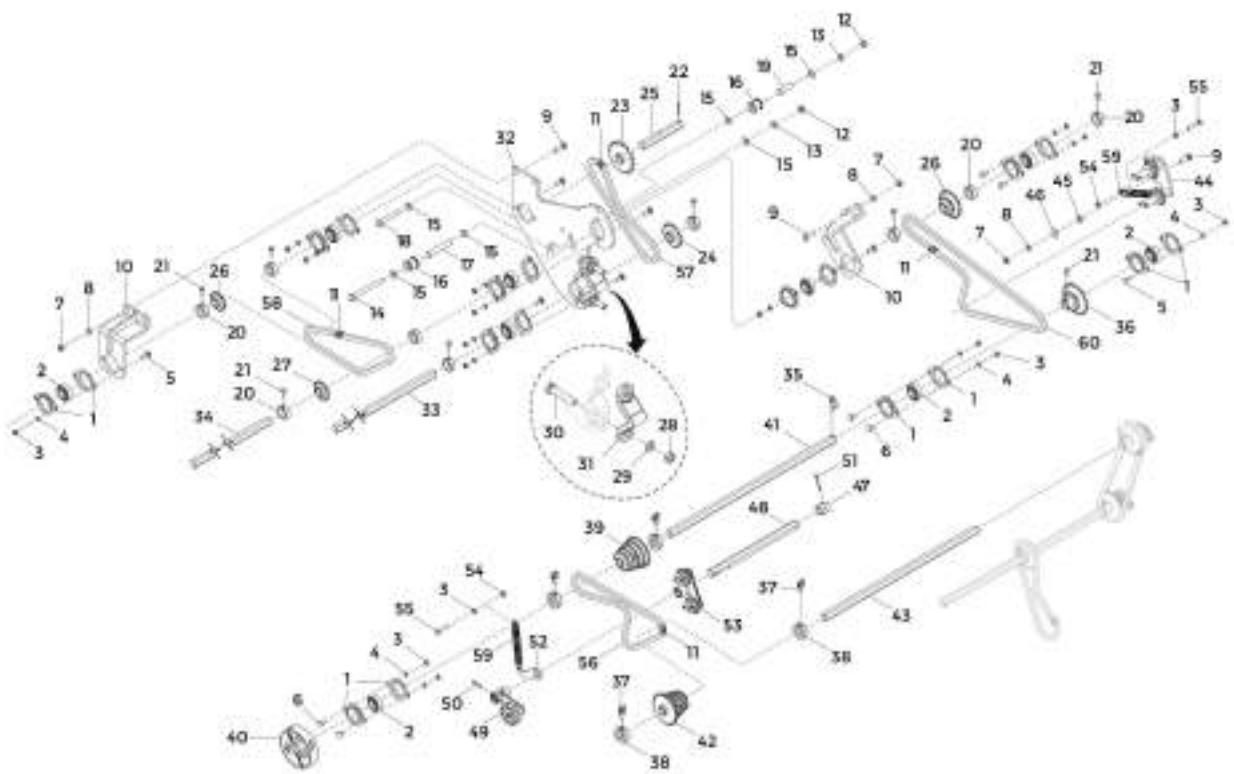

030249-SEED

Item	Code	Name	Amount
1	926030501	OVAL FLANGE 25MM	18
2	927210501	HEX BEARING 7/8" SK014 205 KRRB AH02	9
3	920000801	HEX NUT M8x1.25 DIN 934 ZFP	20
4	921050008	SPRING LOCK WASHER B8 DIN 127 ZFP	18
5	902308025	FRENCH BOLT M8x1.25x25 DIN 603 8.8 ZFP	14
6	902308020	FRENCH BOLT M8x1.25x20 DIN 603 8.8 ZFP	4
7	920001001	HEX NUT M10x1.5 DIN 934 ZFP	5
8	921050010	SPRING LOCK WASHER B10 DIN 127 ZFP	5
9	901313035	HEX BOLT M10x1.5x35 DIN 933 8.8 ZFP	5
10	230089000	HEX SHAFT SUPPORT	2
11	925160400	UNION ASA 40	4
12	920001201	HEX NUT M12x1.75 DIN 934 ZFP	2
13	921050012	SPRING LOCK WASHER B12 DIN 127 ZFP	2
14	901316130	HEX BOLT M12x1.75x130 DIN 931 8.8 ZFP	1
15	921030012	FLAT WASHER Ø13xØ24x2.5 DIN 125A ZCA	6
16	900100266	ROLLER TENSIONER	2
17	135047005	BUSHING TENSIONER (Ø12.5xØ17x94)	1
18	901316080	HEX BOLT M12x1.75x80 DIN 931 8.8 ZFP	1
19	230083005	BUSHING TENSIONER	1
20	218019002	HEX SHAFT STOP	9
21	901309016	HEX BOLT M8x1.25x16 DIN 933 8.8 ZFP	9
22	922172228	COTTER PIN 5x30 DIN 94 ZCA	1
23	200833000	SPROCKET Z28 (HEX SHAFT)	1
24	200826000	SPROCKET Z18	1
25	017765	HEX SHAFT 7/8" x 200	1
26	200214000	SPROCKET Z14/24	2
27	200767000	SPROCKET Z14 (HEX SHAFT)	1
28	920001601	HEX NUT M16x2.0 DIN 934 ZFP	2
29	921050016	SPRING LOCK WASHER B16 DIN 127 ZFP	2
30	901324085	HEX BOLT M16x2.0x85 DIN 931 8.8 ZFP	2
31	900005042	CLAMP	1
32	019971	TRANSMISSION SUPPORT	1
33	466051002	HEX SHAFT 7/8" x 1600 - TIGER FLEX 11200	1
34	203014001	SHAFT 1390	1
35	922032434	LOCK PIN WITH RING 6x40 ZCA	1
36	200443000	SPROCKET Z14/24	1
37	200199000	FIXER	4
38	200395000	HEX STOP M8	4
39	200213000	SPROCKET ODD	1
40	210164000	AB HEX SHAFT MARKER	1
41	200008002	SHAFT 695	1
42	200212000	SPROCKET EVEN	1
43	200008003	SHAFT 645	1
44	200454000	AB TENSIONER	1
45	218010003	BUSHING TENSIONER	1
46	921010010	FLAT WASHER Ø10.5xØ30x2 DIN 9021 ZCA	1
47	206028007	BUSHING	1
48	202059001	SHAFT 363	1
49	206077000	AB HANDLE	1