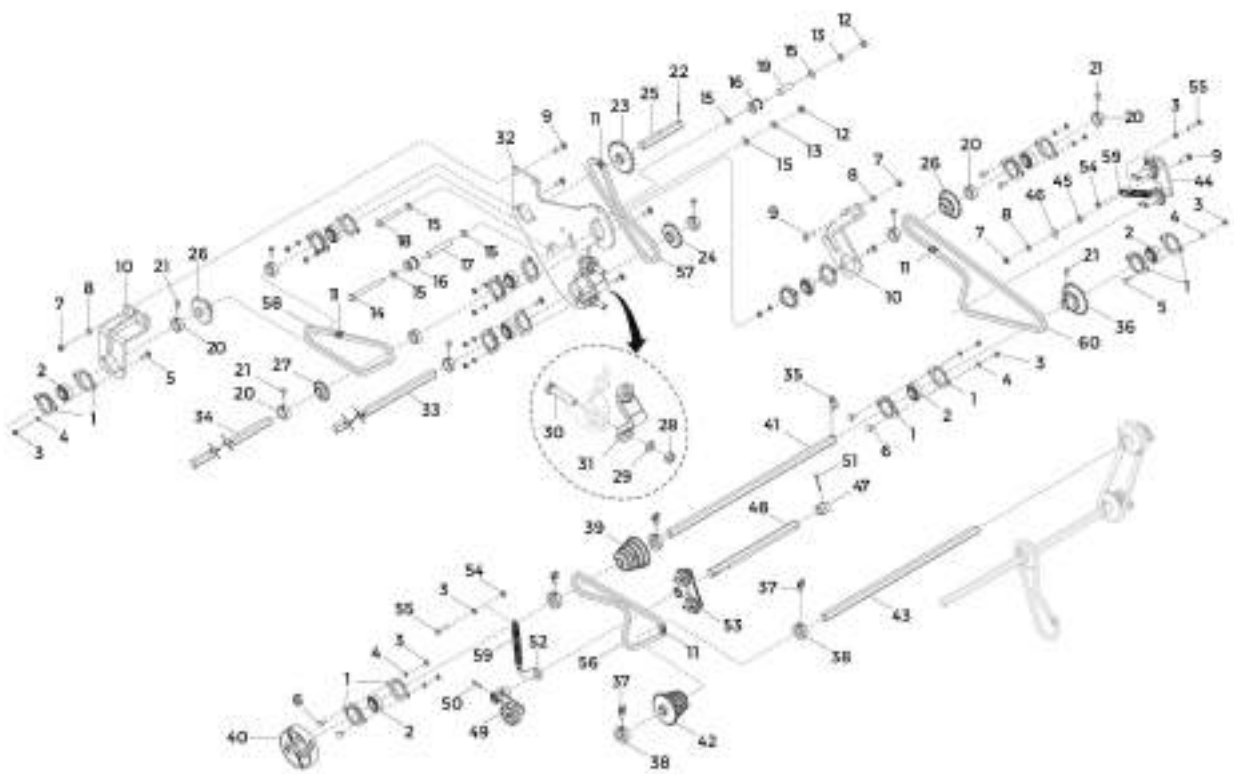

030499-SEED

Item	Code	Name	Amount
1	926030501	OVAL FLANGE 25MM	18
2	927210501	HEX BEARING 7/8" SK014 205 KRRB AH02	9
3	920000801	HEX NUT M8x1.25 DIN 934 ZFP	20
4	921050008	SPRING LOCK WASHER B8 DIN 127 ZFP	18
5	902308025	FRENCH BOLT M8x1.25x25 DIN 603 8.8 ZFP	14
6	902308020	FRENCH BOLT M8x1.25x20 DIN 603 8.8 ZFP	4
7	920001001	HEX NUT M10x1.5 DIN 934 ZFP	5
8	921050010	SPRING LOCK WASHER B10 DIN 127 ZFP	5
9	901313035	HEX BOLT M10x1.5x35 DIN 933 8.8 ZFP	5
10	230089000	HEX SHAFT SUPPORT	2
11	925160400	UNION ASA 40	4
12	920001201	HEX NUT M12x1.75 DIN 934 ZFP	2
13	921050012	SPRING LOCK WASHER B12 DIN 127 ZFP	2
14	901316130	HEX BOLT M12x1.75x130 DIN 931 8.8 ZFP	1
15	921030012	FLAT WASHER Ø13xØ24x2.5 DIN 125A ZCA	6
16	900100266	ROLLER TENSIONER	2
17	135047005	BUSHING TENSIONER (Ø12.5xØ17x94)	1
18	901316080	HEX BOLT M12x1.75x80 DIN 931 8.8 ZFP	1
19	230083005	BUSHING TENSIONER	1
20	218019002	HEX SHAFT STOP	9
21	901309016	HEX BOLT M8x1.25x16 DIN 933 8.8 ZFP	9
22	922172228	COTTER PIN 5x30 DIN 94 ZCA	1
23	200833000	SPROCKET Z28 (HEX SHAFT)	1
24	200826000	SPROCKET Z18	1
25	017765	HEX SHAFT 7/8" x 200	1
26	200214000	SPROCKET Z14/24	2
27	200767000	SPROCKET Z14 (HEX SHAFT)	1
28	920001601	HEX NUT M16x2.0 DIN 934 ZFP	2
29	921050016	SPRING LOCK WASHER B16 DIN 127 ZFP	2
30	901324085	HEX BOLT M16x2.0x85 DIN 931 8.8 ZFP	2
31	900005042	CLAMP	1
32	019971	TRANSMISSION SUPPORT	1
33	320063001	HEX SHAFT 7/8" x 2390	1
34	466051002	HEX SHAFT 7/8" x 1600 - TIGER FLEX 11200	1
35	922032434	LOCK PIN WITH RING 6x40 ZCA	1
36	200443000	SPROCKET Z14/24	1
37	200199000	FIXER	4
38	200395000	HEX STOP M8	4
39	200213000	SPROCKET ODD	1
40	210164000	AB HEX SHAFT MARKER	1
41	200008002	SHAFT 695	1
42	200212000	SPROCKET EVEN	1
43	200008003	SHAFT 645	1
44	200454000	AB TENSIONER	1
45	218010003	BUSHING TENSIONER	1
46	921010010	FLAT WASHER Ø10.5xØ30x2 DIN 9021 ZCA	1
47	206028007	BUSHING	1
48	202059001	SHAFT 363	1
49	206077000	AB HANDLE	1