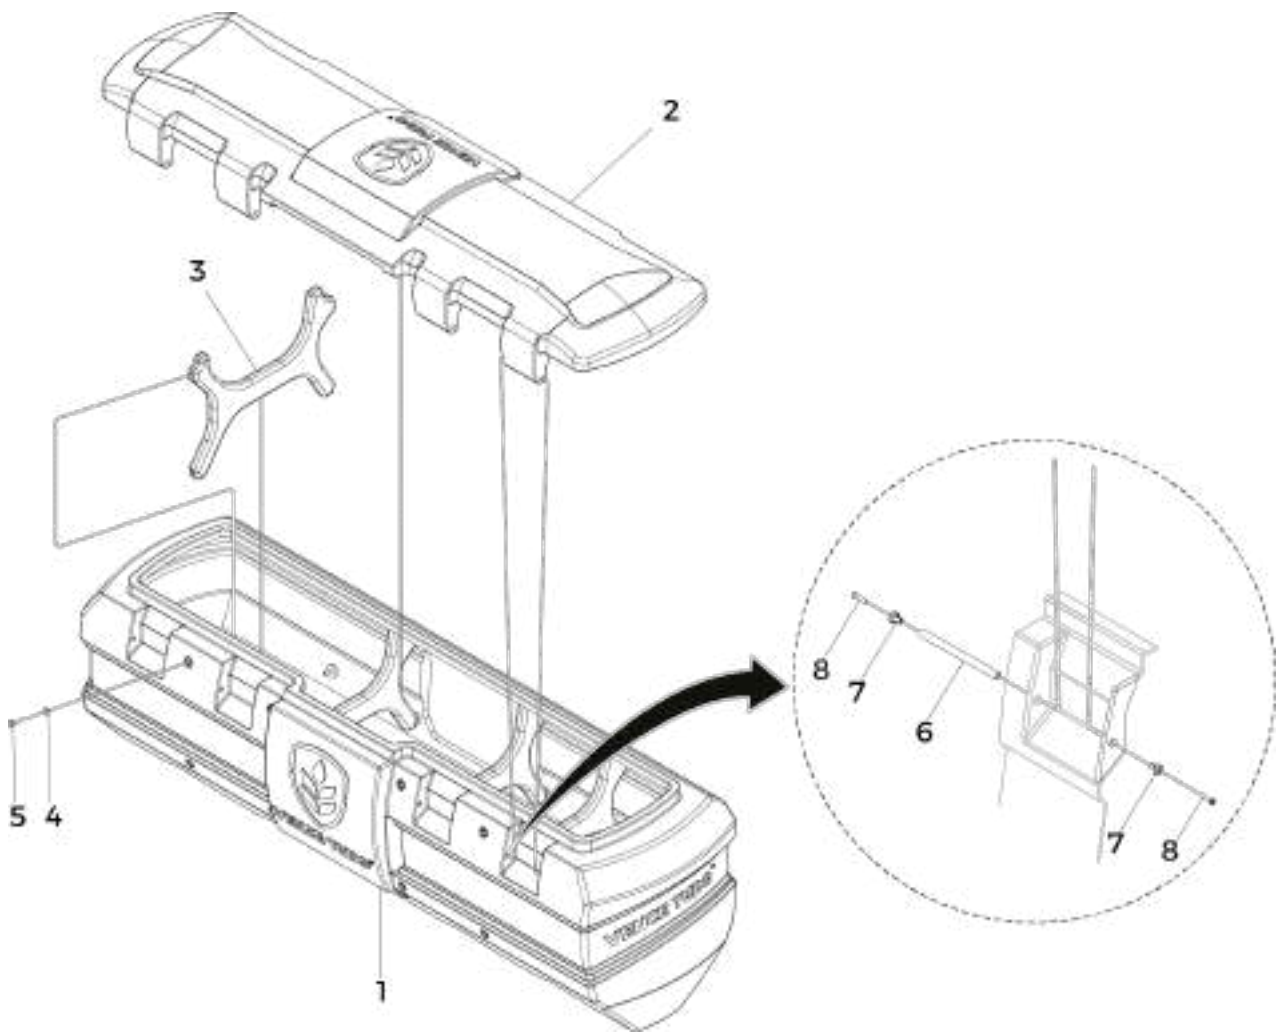

AB FERTILIZER RESERVOIR 6 OUTLETS

Item	Code	Name	Amount
6	051938	ROUND PIPE Ø12.7x0.9x200	4
7	051937	SELF-LOCKING PLASTIC TIP	8
8	051935	INTERNAL SELF-LOCKING PLASTIC TIP	8