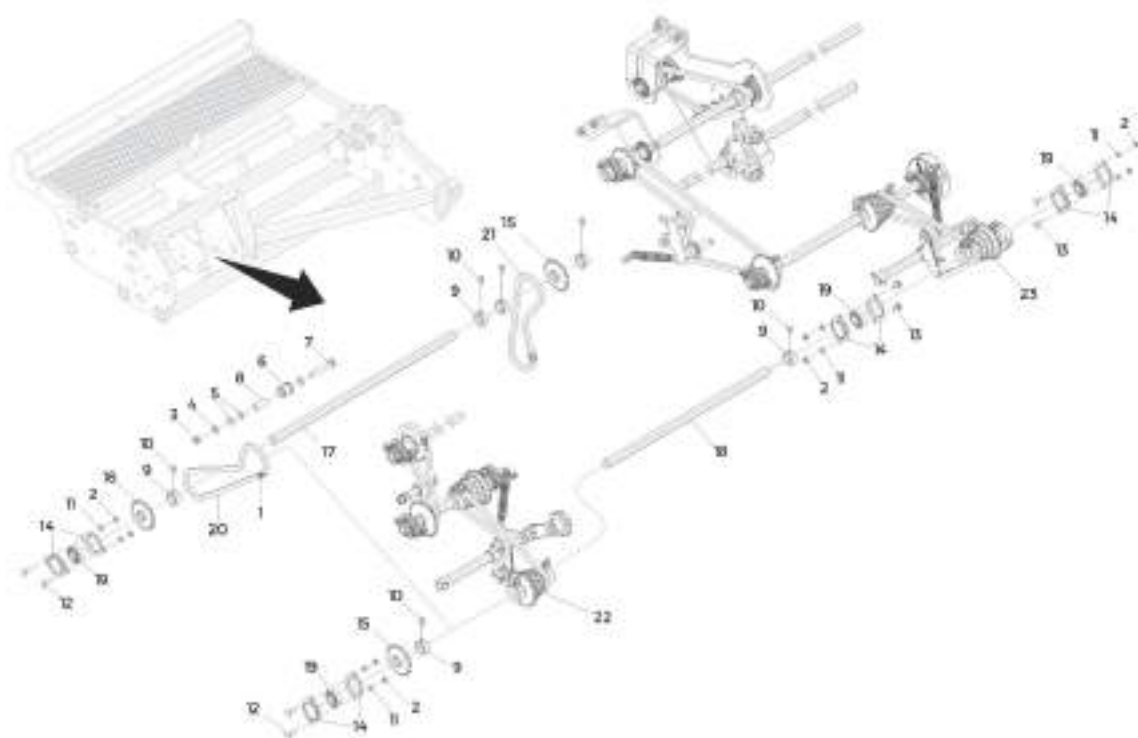

AB RIGHT MECHANICAL TRANSMISSION TIGER 13300

Item	Code	Name	Amount
1	925160400	UNION ASA 40	2
2	920000801	HEX NUT M8x1.25 DIN 934 ZFP	8
3	920001201	HEX NUT M12x1.75 DIN 934 ZFP	1
4	921050012	SPRING LOCK WASHER B12 DIN 127 ZFP	1
5	921030012	FLAT WASHER Ø13xØ24x2.5 DIN 125A ZCA	3
6	900100266	ROLLER TENSIONER	1
7	901316080	HEX BOLT M12x1.75x80 DIN 931 8.8 ZFP	1
8	230083005	BUSHING TENSIONER	1
9	218019002	HEX SHAFT STOP	6
10	901309016	HEX BOLT M8x1.25x16 DIN 933 8.8 ZFP	6
11	921050008	SPRING LOCK WASHER B8 DIN 127 ZFP	8
12	902308025	FRENCH BOLT M8x1.25x25 DIN 603 8.8 ZFP	4
13	902308020	FRENCH BOLT M8x1.25x20 DIN 603 8.8 ZFP	4
14	926030501	OVAL FLANGE 25MM	8
15	200830000	SPROCKET Z22 (HEX SHAFT)	2
16	200828000	SPROCKET Z21	1
17	200008004	SHAFT 850	1
18	200008003	SHAFT 645	1
19	927210501	HEX BEARING 7/8" SK014 205 KRRB AH02	4
20	925010441	ROLLER CHAIN ASA 40 71 LINKS	1
21	925010432	ROLLER CHAIN ASA 40 61 LINKS	1
22	030326-ADUB O	030236-FERTILIZER	1
23	030326-SEME NTE	030236-SEED	1