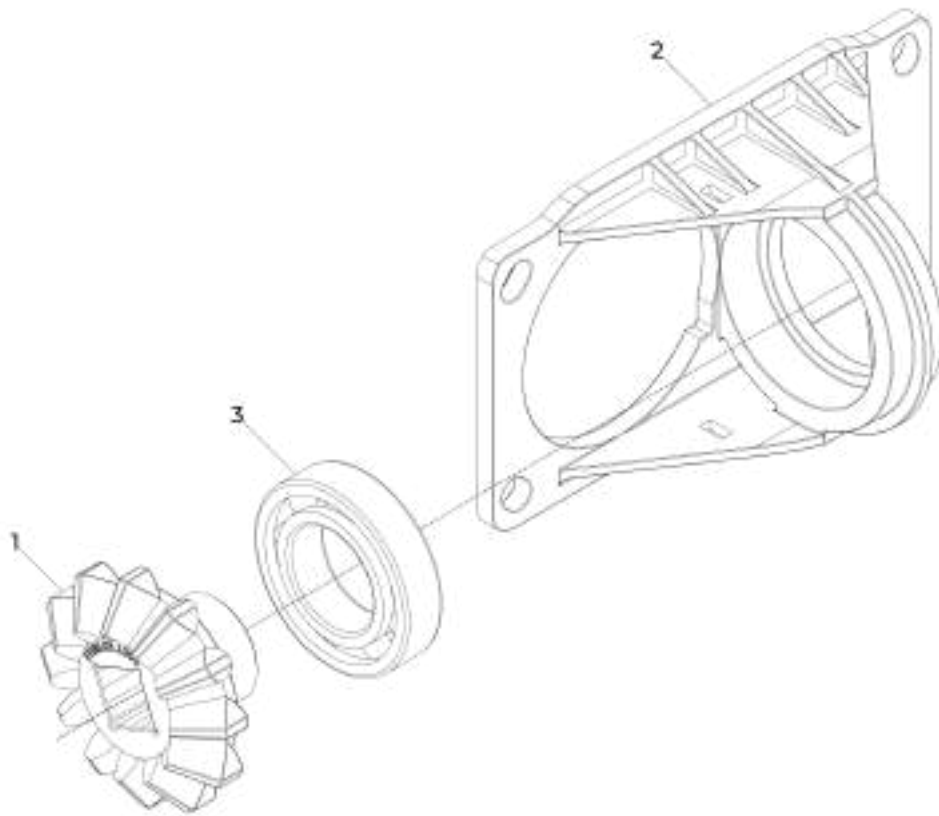

AB BEARING PLATE

Item	Code	Name	Amount
1	019104	PINION (SQUARE SHAFT)	1
2	019119	BEARING PLATE	1
3	019124	ROLLER BEARING	1

AB MOUNTING UNIT

Item	Code	Name	Amount
1	019103	SQUARE BUSHING	1
2	019105	RIGHT CROWN	1
3	019111	PINION (ROUND SHAFT)	1
4	019112	LEFT CROWN	1
5	019124	ROLLER BEARING	2
6	019126	MOUNTING UNIT	1