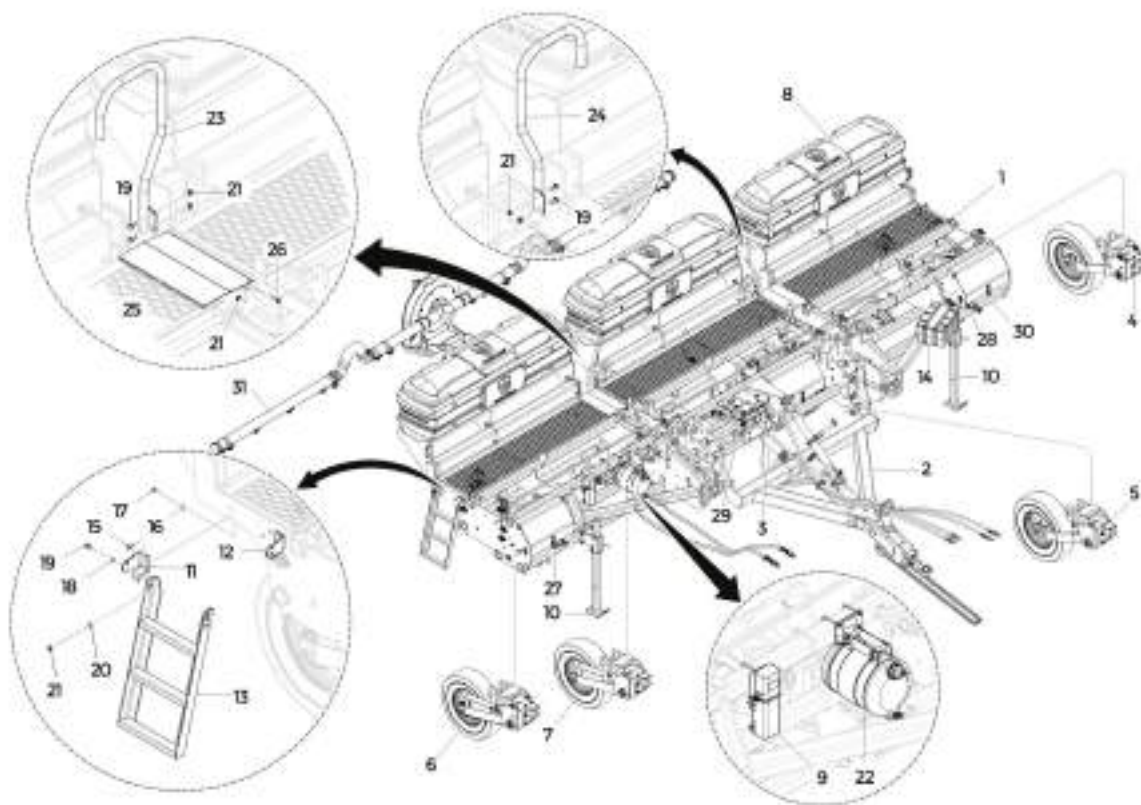

AB SET TIGER FLEX 13300 PNEUMATIC

Item	Code	Name	Amount
1	030150	AB FRAME ARTICULATION TIGER FLEX 13300	1
2	029022	AB HEADER	1
3	029562	AB HYDRAULIC HEADER LIFT SYSTEM	1
4	018892	AB LEFT WHEEL	1
5	018903	AB AUXILIARY WHEEL LEFT	2
6	018875	AB RIGHT WHEEL	2
7	018897	AB AUXILIARY WHEEL RIGHT	1
8	030173	AB SEED RESERVOIR TIGER 13300	1
9	203141000	AB MANUAL DOOR	1
10	201252000	AB SUPPORT LEG	2
11	301001008	LEFT SUPPORT	2
12	301001009	RIGHT SUPPORT	2
13	301010000	LADDER	2
14	029711	AB ACCESSORY BOX	1
15	901313030	HEX BOLT M10x1.5x30 DIN 933 8.8 ZFP	8
16	921050010	SPRING LOCK WASHER B10 DIN 127 ZFP	8
17	920001001	HEX NUT M10x1.5 DIN 934 ZFP	8
18	206001001	BUSHING	4
19	901313025	HEX BOLT M10x1.5x25 DIN 933 8.8 ZFP	8
20	921030010	FLAT WASHER Ø10.5xØ21x2 DIN 125A ZCA	4
21	920111001	HEX LOCK NUT M10x1.5 DIN EN ISO 10511 ZFP	12
22	200929000	AB SUPPORT BARREL	1
23	017904	RIGHT HANDRAIL	1
24	029732	LEFT HANDRAIL	1
25	029735	ARTICULATED PLATFORM	2
26	901312055	HEX BOLT M10x1.5x55 DIN 931 8.8 ZFP	4
27	200783000	AB RATCHET ACTUATION RIGHT LEVER	2
28	200813000	AB RATCHET ACTUATION LEFT LEVER	1
29	030183	AB LIFT HYDRAULIC SYSTEM TIGER 13300	1
30	025444	AB TRANSMISSION COVER	3
31	030220	AB PNEUMATIC SYSTEM SELENIUM TIGER 13300	1