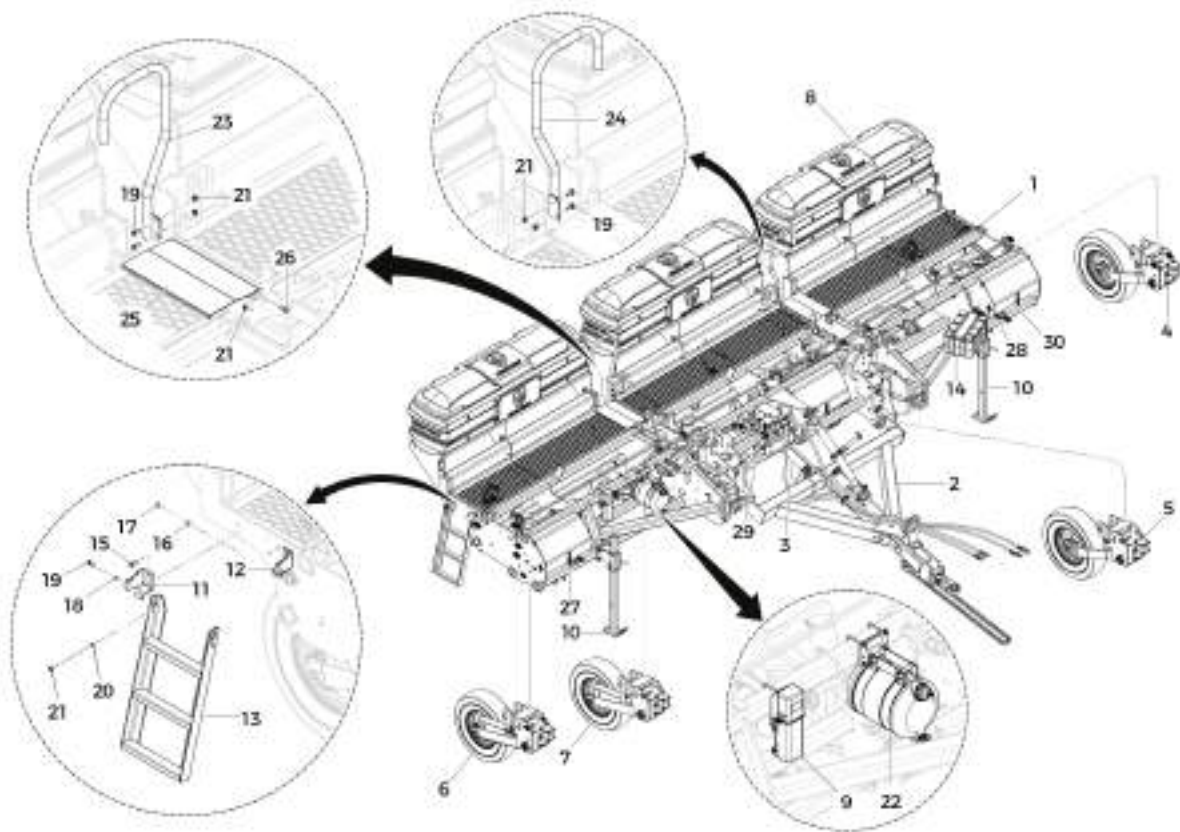

AB SET TIGER FLEX 15300 MECHANICAL

Item	Code	Name	Amount
1	028716	AB FRAME ARTICULATION TIGER FLEX 15300	1
2	029022	AB HEADER	1
3	029562	AB HYDRAULIC HEADER LIFT SYSTEM	1
4	018892	AB LEFT WHEEL	1
5	018897	AB AUXILIARY WHEEL RIGHT	1
6	018875	AB RIGHT WHEEL	2
7	018903	AB AUXILIARY WHEEL LEFT	2
8	029627	AB SEED RESERVOIR TIGER 15300	1
9	203141000	AB MANUAL DOOR	1
10	201252000	AB SUPPORT LEG	2
11	301001008	LEFT SUPPORT	2
12	301001009	RIGHT SUPPORT	2
13	301010000	LADDER	2
14	029711	AB ACCESSORY BOX	1
15	901313030	HEX BOLT M10x1.5x30 DIN 933 8.8 ZFP	8
16	921050010	SPRING LOCK WASHER B10 DIN 127 ZFP	8
17	920001001	HEX NUT M10x1.5 DIN 934 ZFP	8
18	206001001	BUSHING	4
19	901313025	HEX BOLT M10x1.5x25 DIN 933 8.8 ZFP	8
20	921030010	FLAT WASHER Ø10.5xØ21x2 DIN 125A ZCA	4
21	920111001	HEX LOCK NUT M10x1.5 DIN EN ISO 10511 ZFP	12
22	200929000	AB SUPPORT BARREL	1
23	017904	RIGHT HANDRAIL	1
24	029732	LEFT HANDRAIL	1
25	029735	ARTICULATED PLATFORM	2
26	901312055	HEX BOLT M10x1.5x55 DIN 931 8.8 ZFP	4
27	200783000	AB RATCHET ACTUATION RIGHT LEVER	2
28	200813000	AB RATCHET ACTUATION LEFT LEVER	1
29	029739	AB LIFT HYDRAULIC SYSTEM TIGER 15300	1
30	025444	AB TRANSMISSION COVER	3