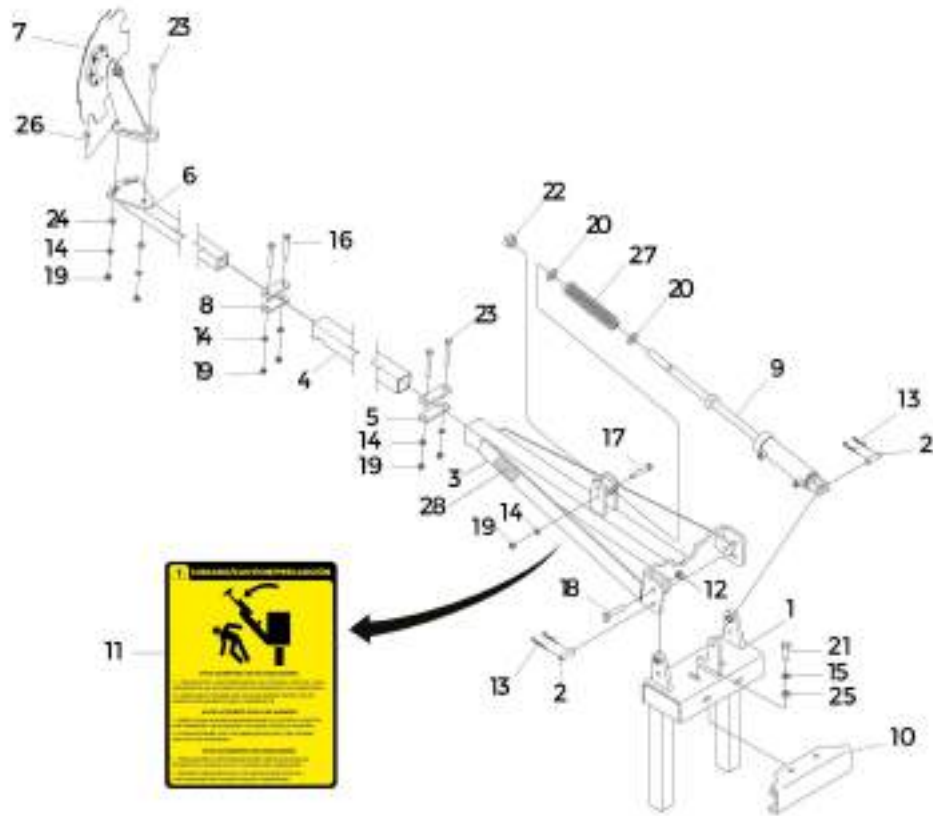

AB LINE MARKER HYDRAULIC SYSTEM TIGER 15300

Item	Code	Name	Amount
1	030053	AB HOSE 1/4" x 5000	2
2	055040000	AB HOSE 3/8" x 4400	2
3	932022109	MALE ADAPTER FITTING 9/16" UNF O'RING x 9/16" UNF JIC	4
4	932022103	ADAPTER MALE 3/4" UNF O'RING x 3/4" UNF JIC	2
5	901313025	HEX BOLT M10x1.5x25 DIN 933 8.8 ZFP	2
6	921050010	SPRING LOCK WASHER B10 DIN 127 ZFP	2
7	921040040	FLAT WASHER Ø10.5xØ25x2 ZCA	2
8	200132000	SEQUENCE VALVE	1
9	900110039	RUBBER RING Ø75x12	3
10	932022102	MALE ADAPTER FITTING 1/2" UNF O'RING x 9/16" UNF JIC	4
11	214039000	AB LINE MARKER	2
12	019256	AB HOSE 1/4" x 3950	2
13	900100578	RETURN SEAL (RETURN HOSE)	1
14	900100577	PRESURE SEAL (HOSE PRESSURE)	1
15	932028301	FEMALE COVER	2
16	932034101	QUICK COUPLING 1/2" NPT MALE	2
17	409035003	PIPE FIXER Ø16	8
18	921030008	FLAT WASHER Ø8.4xØ17x1.5 DIN 125 ZCA	4
19	901308075	HEX BOLT M8x1.25x75 DIN 931 8.8 ZFP	4