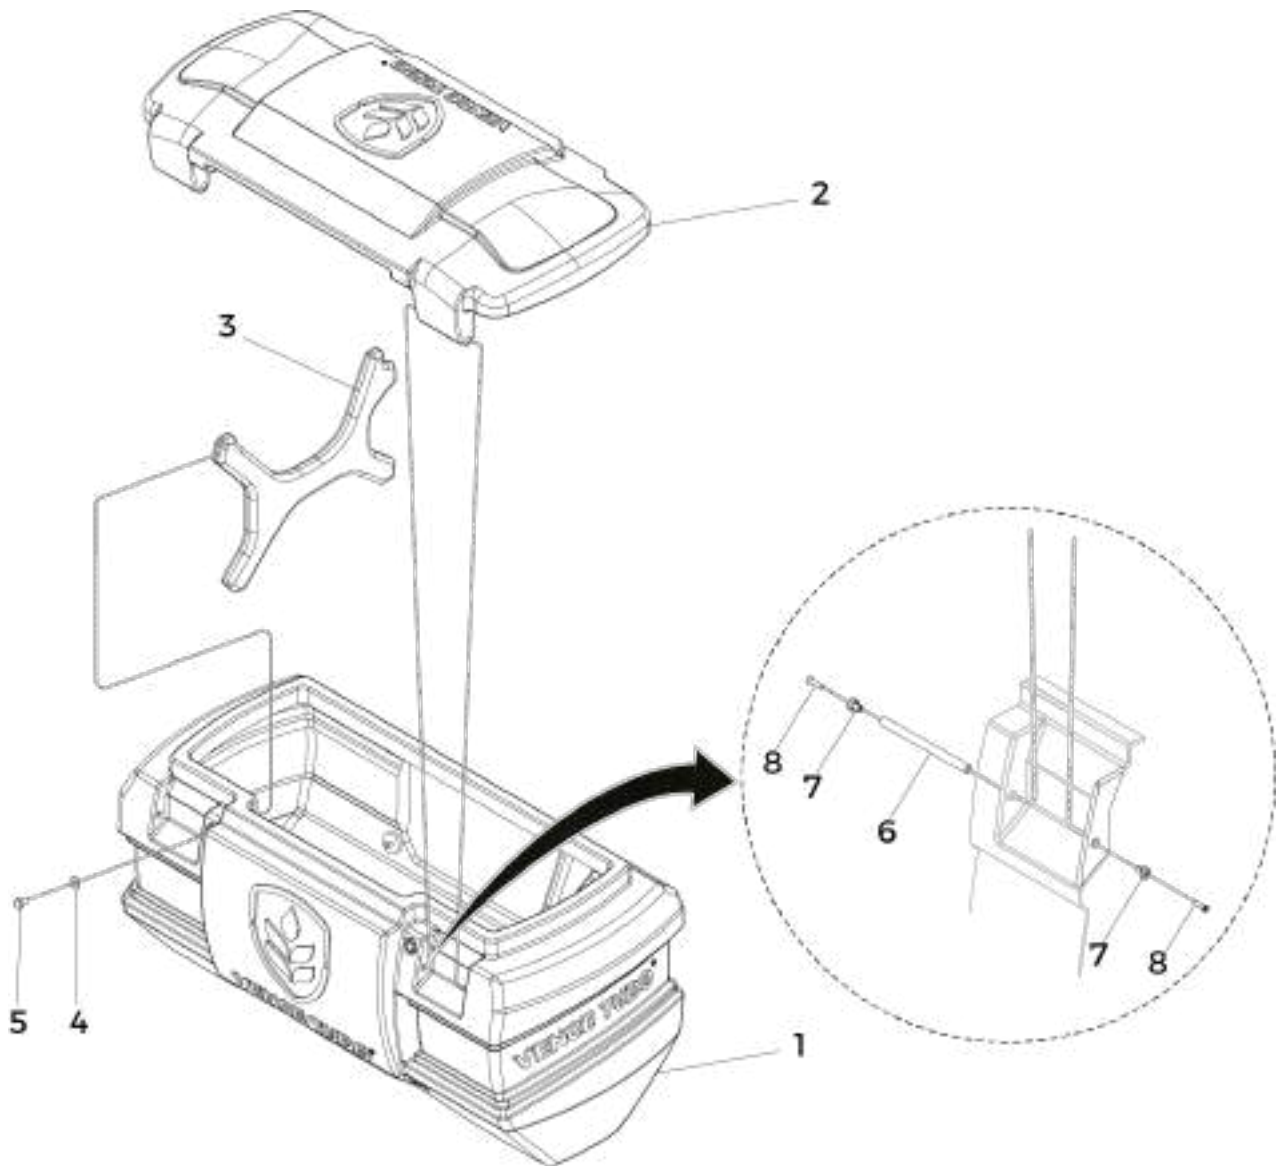

AB SEED RESERVOIR 3 OUTLETS

Item	Code	Name	Amount
1	022418	SEED RESERVOIR 3 OUTLETS	1
2	022419	COVER SEED RESERVOIR 3 OUTLETS	1
3	022306	SEED RESERVOIR REINFORCEMENT	2
4	921040040	FLAT WASHER Ø10.5xØ25x2 ZCA	8
5	901313020	HEX BOLT M10x1.5x20 DIN 933 8.8 ZFP	8
6	051944	ROUND PIPE Ø12.7x0.9x165	2
7	051937	SELF-LOCKING PLASTIC TIP	4
8	051935	INTERNAL SELF-LOCKING PLASTIC TIP	4