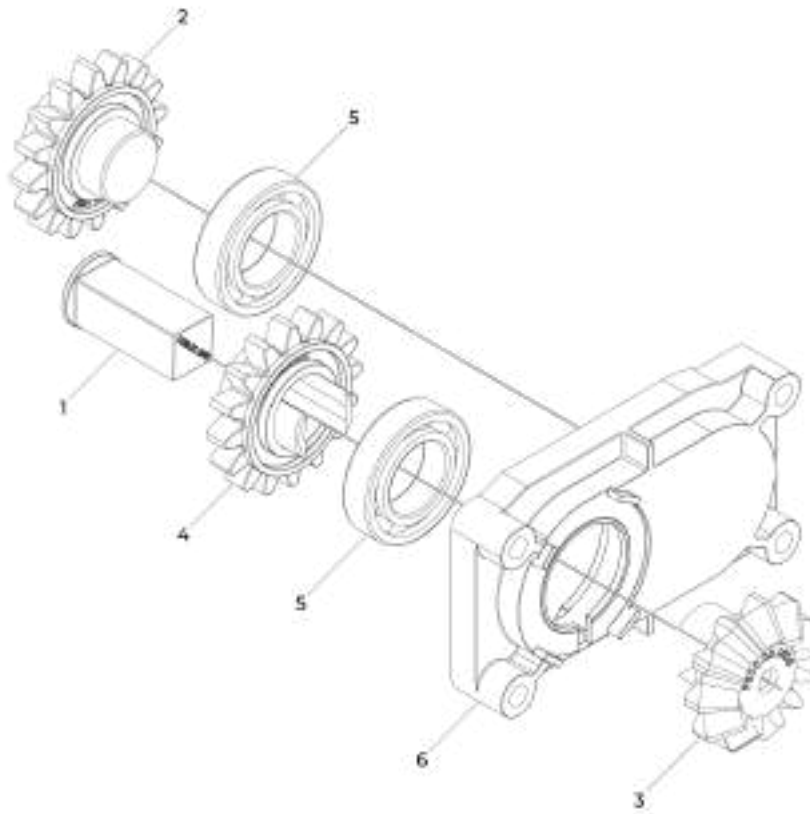

AB MOUNTING UNIT

Item	Code	Name	Amount
1	019103	SQUARE BUSHING	1
2	019105	RIGHT CROWN	1
3	019111	PINION (ROUND SHAFT)	1
4	019112	LEFT CROWN	1
5	019124	ROLLER BEARING	2
6	019126	MOUNTING UNIT	1