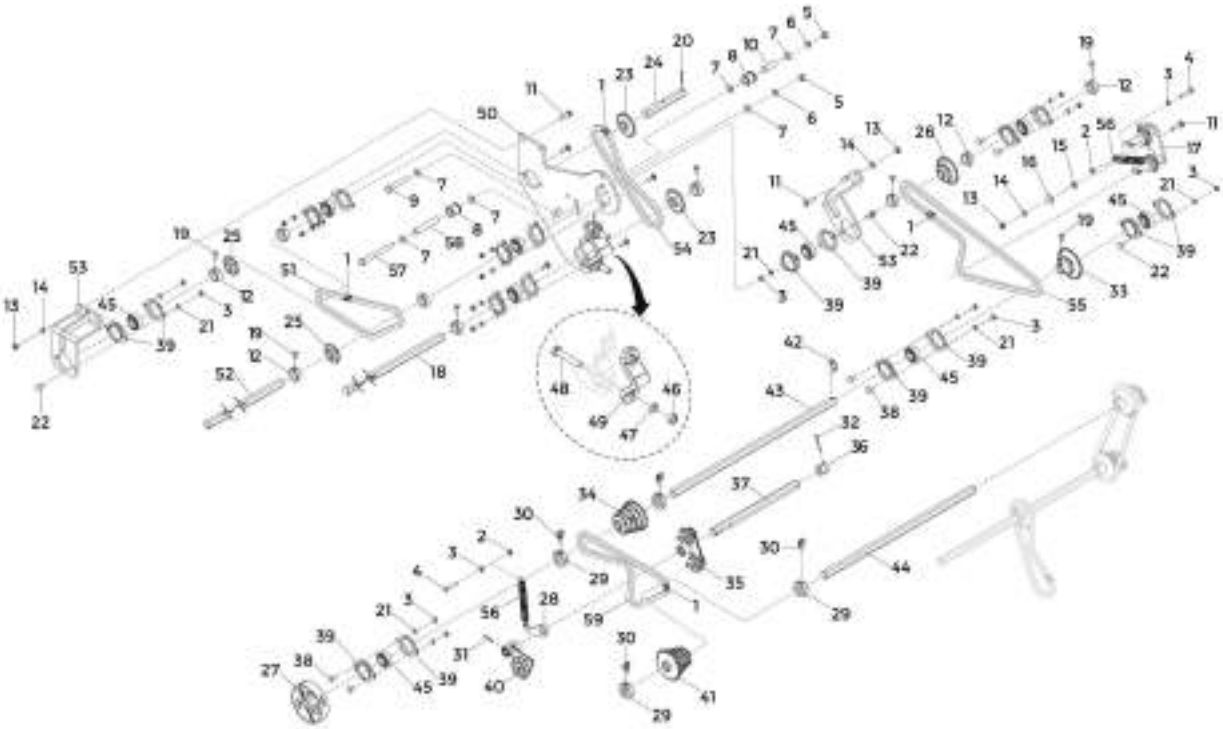

034456-SEED

Item	Code	Name	Amount
1	925160400	UNION ASA 40	4
2	920110809	HEX LOCK NUT M8x1.25 DIN 985 10.9 ZFB	2
3	920000801	HEX NUT M8x1.25 DIN 934 ZFP	20
4	901309045	HEX BOLT M8x1.25x45 DIN 933 8.8 ZFP	2
5	920001201	HEX NUT M12x1.75 DIN 934 ZFP	2
6	921050012	SPRING LOCK WASHER B12 DIN 127 ZFP	2
7	921030012	FLAT WASHER Ø13xØ24x2.5 DIN 125A ZCA	6
8	900100266	ROLLER TENSIONER	2
9	901316080	HEX BOLT M12x1.75x80 DIN 931 8.8 ZFP	2
10	230083005	BUSHING TENSIONER	2
11	901313035	HEX BOLT M10x1.5x35 DIN 933 8.8 ZFP	9
12	218019002	HEX SHAFT STOP	7
13	920001001	HEX NUT M10x1.5 DIN 934 ZFP	9
14	921050010	SPRING LOCK WASHER B10 DIN 127 ZFP	9
15	218010003	BUSHING TENSIONER	1
16	921010010	FLAT WASHER Ø10.5xØ30x2 DIN 9021 ZCA	1
17	200454000	AB TENSIONER	1
18	321021001	HEX SHAFT 7/8" x 2849	1
19	901309016	HEX BOLT M8x1.25x16 DIN 933 8.8 ZFP	5
20	922172228	COTTER PIN 5x30 DIN 94 ZCA	2
21	921050008	SPRING LOCK WASHER B8 DIN 127 ZFP	18
22	902308025	FRENCH BOLT M8x1.25x25 DIN 603 8.8 ZFP	14
23	200826000	SPROCKET Z18	2
24	131041003	SHAFT 165	1
25	200767000	SPROCKET Z14 (HEX SHAFT)	2
26	020080	SPROCKET Z14/21	1
27	210164000	AB HEX SHAFT MARKER	1
28	206028006	SUPPORT	1
29	200395000	HEX STOP M8	4
30	200199000	FIXER	4
31	922012432	SPRING PIN 6x36 DIN 1481	1
32	922172234	COTTER PIN 5x40 DIN 94 ZCA	1
33	200443000	SPROCKET Z14/24	1
34	200213000	SPROCKET ODD	1
35	206078000	AB TENSIONER	1
36	206028007	BUSHING	1
37	202059001	SHAFT 363	1
38	902308020	FRENCH BOLT M8x1.25x20 DIN 603 8.8 ZFP	4
39	926030501	OVAL FLANGE 25MM	18
40	206077000	AB HANDLE	1
41	200212000	SPROCKET EVEN	1
42	922032434	LOCK PIN WITH RING 6x40 ZCA	1
43	200008002	SHAFT 695	1
44	200008003	SHAFT 645	1
45	927210501	HEX BEARING 7/8" SK014 205 KRRB AH02	9
46	920001601	HEX NUT M16x2.0 DIN 934 ZFP	2
47	921050016	SPRING LOCK WASHER B16 DIN 127 ZFP	2
48	901324085	HEX BOLT M16x2.0x85 DIN 931 8.8 ZFP	2
49	900005042	CLAMP	1