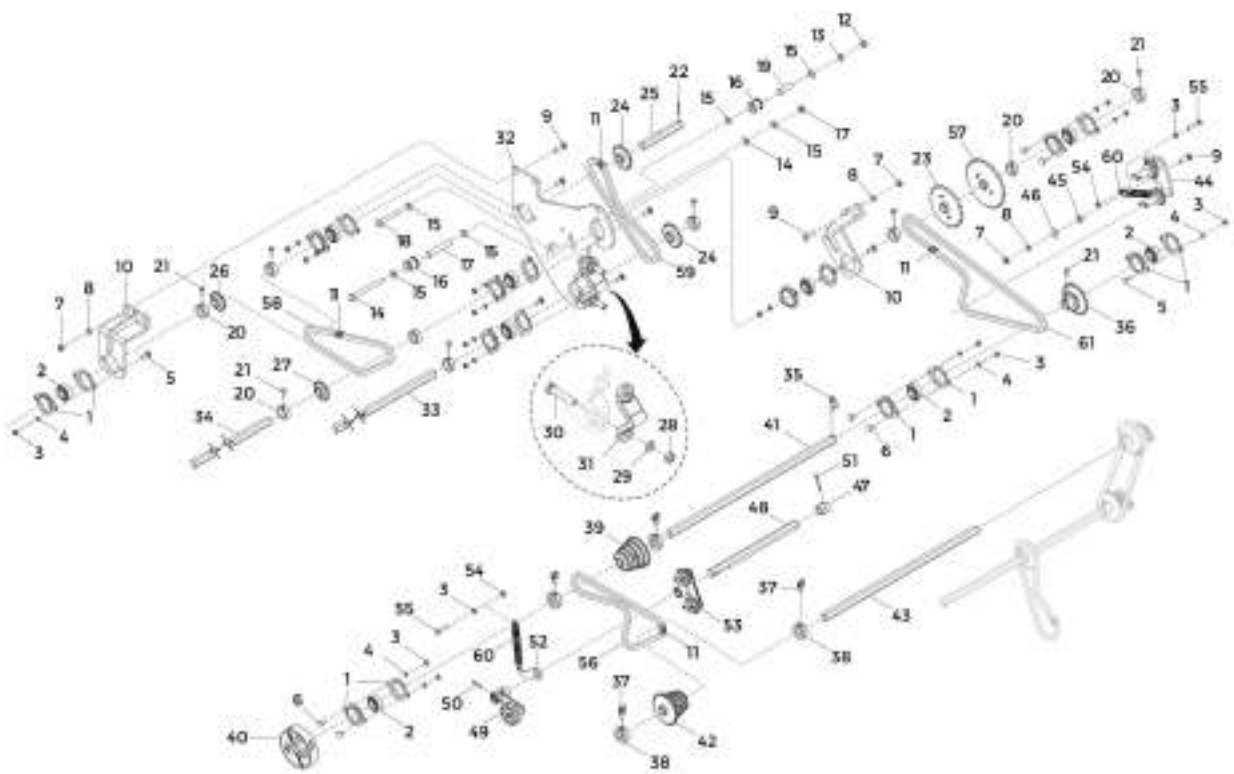

035039-SEED

Item	Code	Name	Amount
1	926030501	OVAL FLANGE 25MM	18
2	927210501	HEX BEARING 7/8" SK014 205 KRRB AH02	9
3	920000801	HEX NUT M8x1.25 DIN 934 ZFP	20
4	921050008	SPRING LOCK WASHER B8 DIN 127 ZFP	18
5	902308025	FRENCH BOLT M8x1.25x25 DIN 603 8.8 ZFP	14
6	902308020	FRENCH BOLT M8x1.25x20 DIN 603 8.8 ZFP	4
7	920001001	HEX NUT M10x1.5 DIN 934 ZFP	5
8	921050010	SPRING LOCK WASHER B10 DIN 127 ZFP	5
9	901313035	HEX BOLT M10x1.5x35 DIN 933 8.8 ZFP	5
10	230089000	HEX SHAFT SUPPORT	2
11	925160400	UNION ASA 40	4
12	920001201	HEX NUT M12x1.75 DIN 934 ZFP	2
13	921050012	SPRING LOCK WASHER B12 DIN 127 ZFP	2
14	901316130	HEX BOLT M12x1.75x130 DIN 931 8.8 ZFP	1
15	921030012	FLAT WASHER Ø13xØ24x2.5 DIN 125A ZCA	6
16	900100266	ROLLER TENSIONER	2
17	135047005	BUSHING TENSIONER (Ø12.5xØ17x94)	1
18	901316080	HEX BOLT M12x1.75x80 DIN 931 8.8 ZFP	1
19	230083005	BUSHING TENSIONER	1
20	218019002	HEX SHAFT STOP	9
21	901309016	HEX BOLT M8x1.25x16 DIN 933 8.8 ZFP	9
22	922172228	COTTER PIN 5x30 DIN 94 ZCA	1
23	200817000	SPROCKET Z32 (HEX SHAFT)	1
24	200826000	SPROCKET Z18	1
25	017765	HEX SHAFT 7/8" x 200	1
26	200214000	SPROCKET Z14/24	2
27	200767000	SPROCKET Z14 (HEX SHAFT)	1
28	920001601	HEX NUT M16x2.0 DIN 934 ZFP	2
29	921050016	SPRING LOCK WASHER B16 DIN 127 ZFP	2
30	901324085	HEX BOLT M16x2.0x85 DIN 931 8.8 ZFP	2
31	900005042	CLAMP	1
32	019971	TRANSMISSION SUPPORT	1
33	321021001	HEX SHAFT 7/8" x 2849	1
34	466051002	HEX SHAFT 7/8" x 1600 - TIGER FLEX 11200	1
35	922032434	LOCK PIN WITH RING 6x40 ZCA	1
36	200443000	SPROCKET Z14/24	1
37	200199000	FIXER	4
38	200395000	HEX STOP M8	4
39	200213000	SPROCKET ODD	1
40	210164000	AB HEX SHAFT MARKER	1
41	200008002	SHAFT 695	1
42	200212000	SPROCKET EVEN	1
43	200008003	SHAFT 645	1
44	200454000	AB TENSIONER	1
45	218010003	BUSHING TENSIONER	1
46	921010010	FLAT WASHER Ø10.5xØ30x2 DIN 9021 ZCA	1
47	206028007	BUSHING	1
48	202059001	SHAFT 363	1
49	206077000	AB HANDLE	1