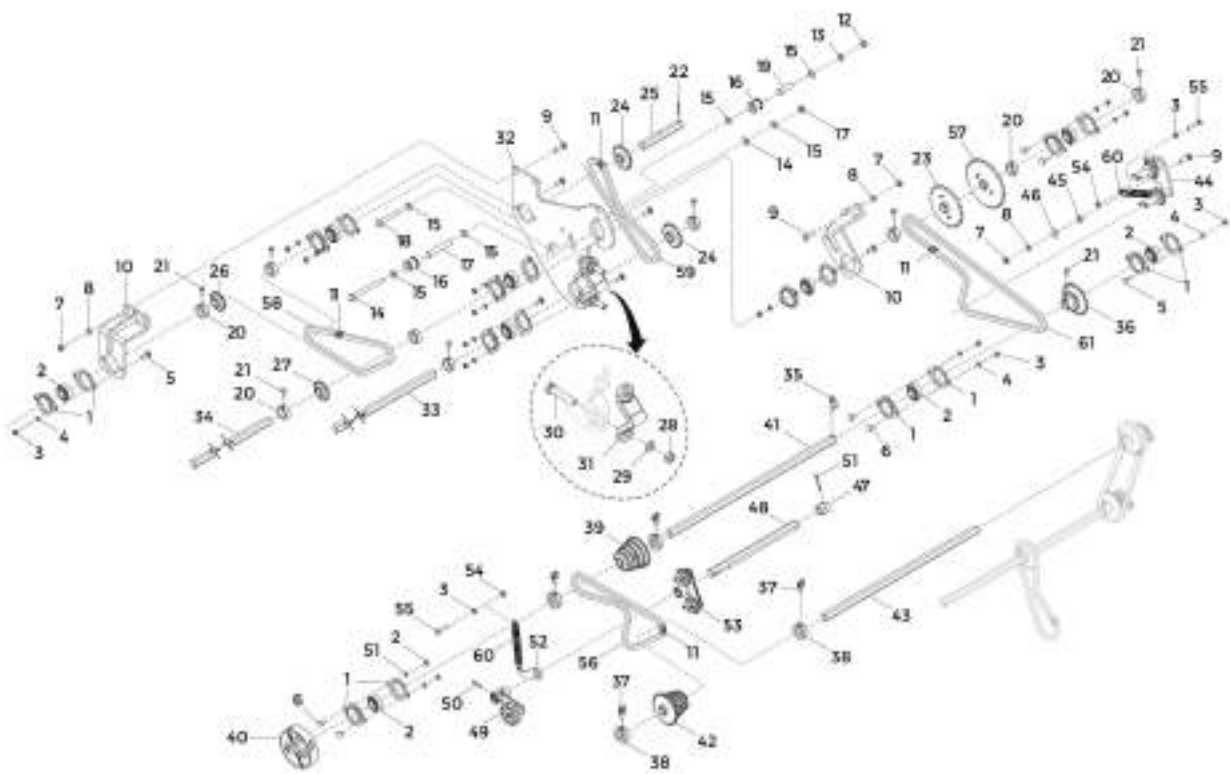

034878-SEED

Item	Code	Name	Amount
1	926030501	OVAL FLANGE 25MM	18
2	927210501	HEX BEARING 7/8" SK014 205 KRRB AH02	9
3	920000801	HEX NUT M8x1.25 DIN 934 ZFP	20
4	921050008	SPRING LOCK WASHER B8 DIN 127 ZFP	18
5	902308025	FRENCH BOLT M8x1.25x25 DIN 603 8.8 ZFP	14
6	902308020	FRENCH BOLT M8x1.25x20 DIN 603 8.8 ZFP	4
7	920001001	HEX NUT M10x1.5 DIN 934 ZFP	5
8	921050010	SPRING LOCK WASHER B10 DIN 127 ZFP	5
9	901313035	HEX BOLT M10x1.5x35 DIN 933 8.8 ZFP	5
10	230089000	HEX SHAFT SUPPORT	2
11	925160400	UNION ASA 40	4
12	920001201	HEX NUT M12x1.75 DIN 934 ZFP	2
13	921050012	SPRING LOCK WASHER B12 DIN 127 ZFP	2
14	901316130	HEX BOLT M12x1.75x130 DIN 931 8.8 ZFP	1
15	921030012	FLAT WASHER Ø13xØ24x2.5 DIN 125A ZCA	6
16	900100266	ROLLER TENSIONER	2
17	135047005	BUSHING TENSIONER (Ø12.5xØ17x94)	1
18	901316080	HEX BOLT M12x1.75x80 DIN 931 8.8 ZFP	1
19	230083005	BUSHING TENSIONER	1
20	218019002	HEX SHAFT STOP	9
21	901309016	HEX BOLT M8x1.25x16 DIN 933 8.8 ZFP	9
22	922172228	COTTER PIN 5x30 DIN 94 ZCA	1
23	200817000	SPROCKET Z32 (HEX SHAFT)	1
24	200826000	SPROCKET Z18	1
25	017765	HEX SHAFT 7/8" x 200	1
26	200214000	SPROCKET Z14/24	2
27	200767000	SPROCKET Z14 (HEX SHAFT)	1
28	920001601	HEX NUT M16x2.0 DIN 934 ZFP	2
29	921050016	SPRING LOCK WASHER B16 DIN 127 ZFP	2
30	901324085	HEX BOLT M16x2.0x85 DIN 931 8.8 ZFP	2
31	900005042	CLAMP	1
32	019971	TRANSMISSION SUPPORT	1
33	466051002	HEX SHAFT 7/8" x 1600 - TIGER FLEX 11200	1
34	203014001	SHAFT 1390	1
35	922032434	LOCK PIN WITH RING 6x40 ZCA	1
36	200443000	SPROCKET Z14/24	1
37	200199000	FIXER	4
38	200395000	HEX STOP M8	4
39	200213000	SPROCKET ODD	1
40	210164000	AB HEX SHAFT MARKER	1
41	200008002	SHAFT 695	1
42	200212000	SPROCKET EVEN	1
43	200008003	SHAFT 645	1
44	200454000	AB TENSIONER	1
45	218010003	BUSHING TENSIONER	1
46	921010010	FLAT WASHER Ø10.5xØ30x2 DIN 9021 ZCA	1
47	206028007	BUSHING	1
48	202059001	SHAFT 363	1
49	206077000	AB HANDLE	1