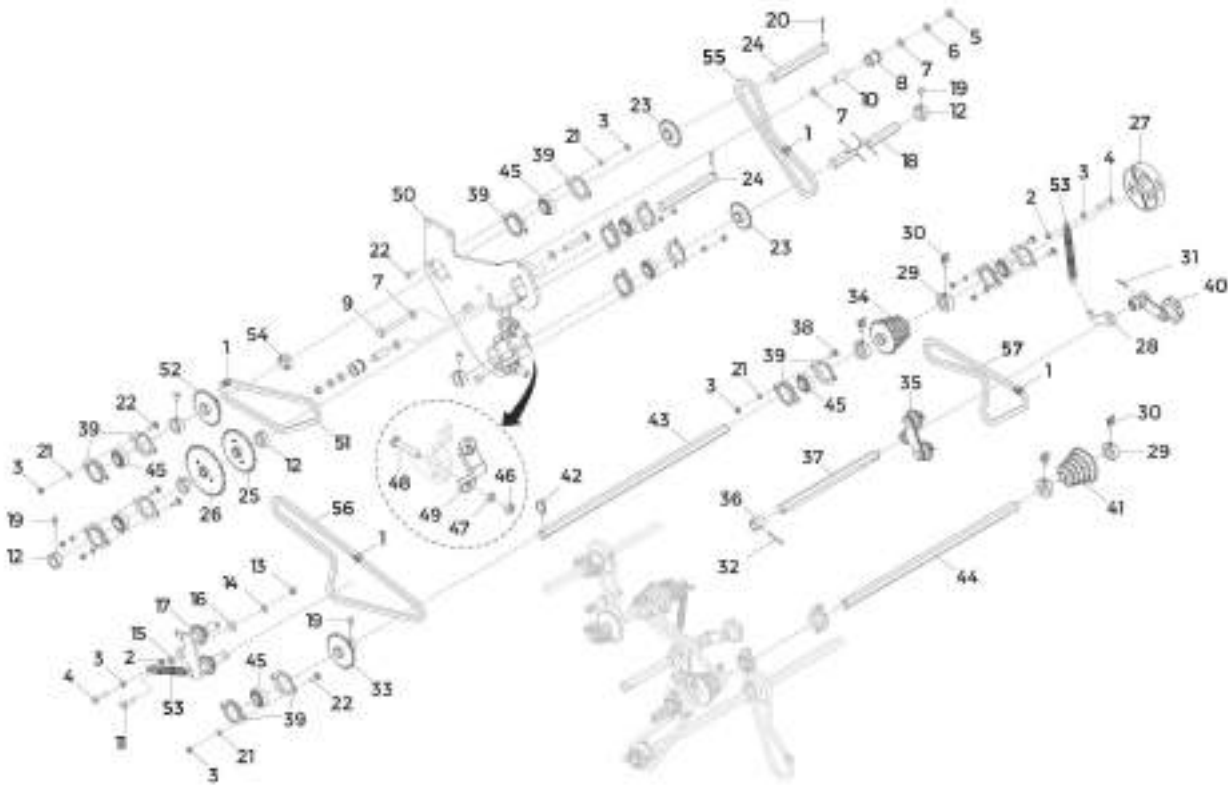

Item	Code	Name	Amount
50	019971	TRANSMISSION SUPPORT	1
51	925010435	ROLLER CHAIN ASA 40 65 LINKS	1
52	200214000	SPROCKET Z14/24	1
53	936002009	SPRING	2
54	900100100	SEPARATOR	1
55	925010433	ROLLER CHAIN ASA 40 63 LINKS	1
56	925010471	ROLLER CHAIN ASA 40 117 LINKS	1
57	925010446	ROLLER CHAIN ASA 40 77 LINKS	1