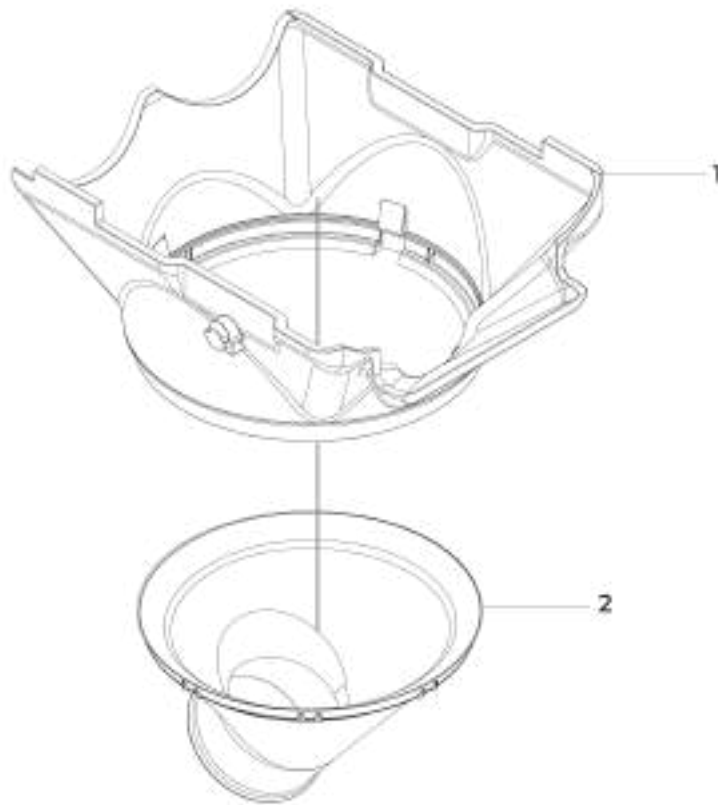

AB BEARING PLATE

Item	Code	Name	Amount
1	019104	PINION (SQUARE SHAFT)	1
2	019119	BEARING PLATE	1
3	019124	ROLLER BEARING	1

AB MOUNTING UNIT

Item	Code	Name	Amount
1	019103	SQUARE BUSHING	1
2	019105	RIGHT CROWN	1
3	019111	PINION (ROUND SHAFT)	1
4	019112	LEFT CROWN	1
5	019124	ROLLER BEARING	2
6	019126	MOUNTING UNIT	1