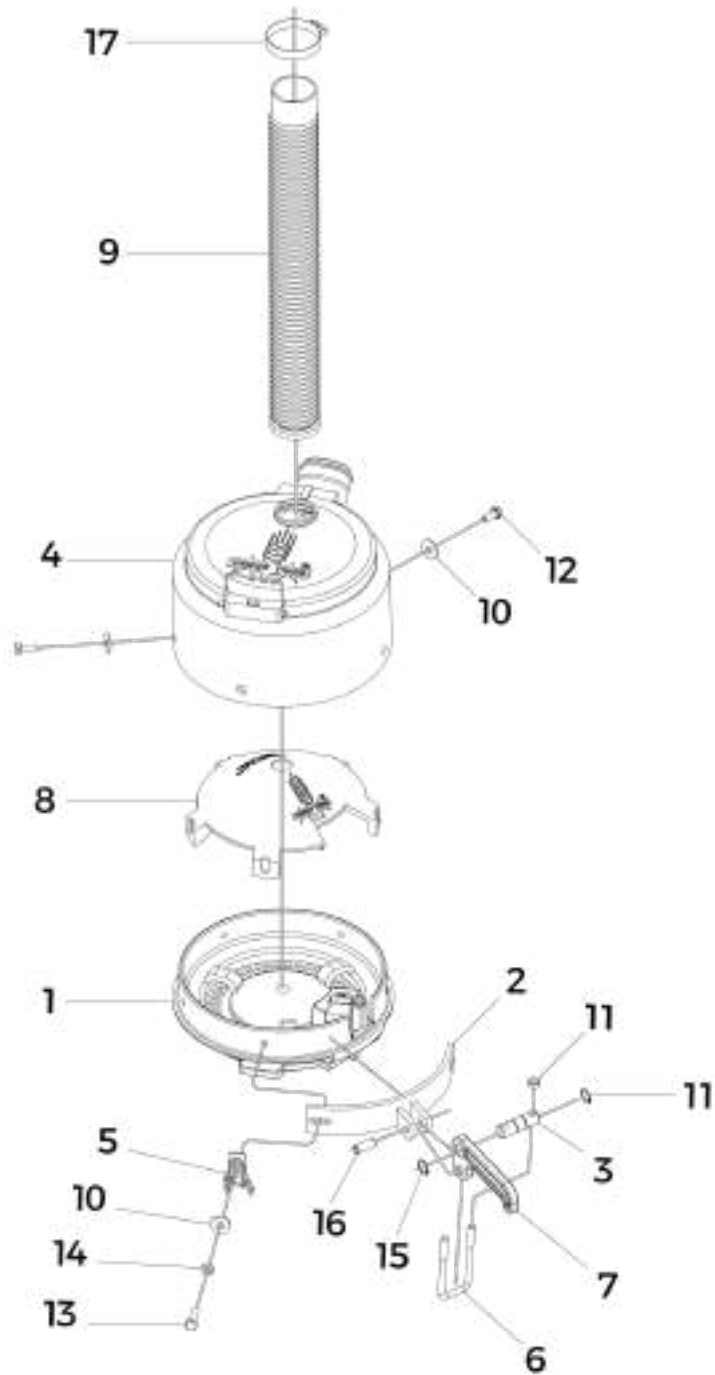

AB SEED RESERVOIR RIGHT

Item	Code	Name	Amount
1	200042000	AB SOYBEAN DISTRIBUTOR	1
2	200432000	SUPPORT	1
3	200240002	PIN	1
4	026325	AB SEED RESERVOIR RIGHT	1
5	200024000	CLIP	2
6	200240001	CLAMP M8	1
7	900005502	HOPPER HITCH LEVER	1
8	900100581	CHINESE HAT	1
9	900110034	HOSE (BEGEBOR 173)	1
10	921010008	FLAT WASHER Ø8.4xØ24x2 DIN 9021 ZCA	4
11	920110801	HEX LOCK NUT M8x1.25 DIN EN ISO 10511 ZFP	2
12	901309020	HEX BOLT M8x1.25x20 DIN 933 8.8 ZFP	2
13	901309030	HEX BOLT M8x1.25x30 DIN 933 8.8 ZFP	2
14	921050008	SPRING LOCK WASHER B8 DIN 127 ZFP	2
15	923101016	RETAINING RING E16 DIN 471	2
16	922013027	SPRING PIN 10x28 DIN 1481	1
17	731001257	AUGER CLAMP 64-83 (12.7mm)	1