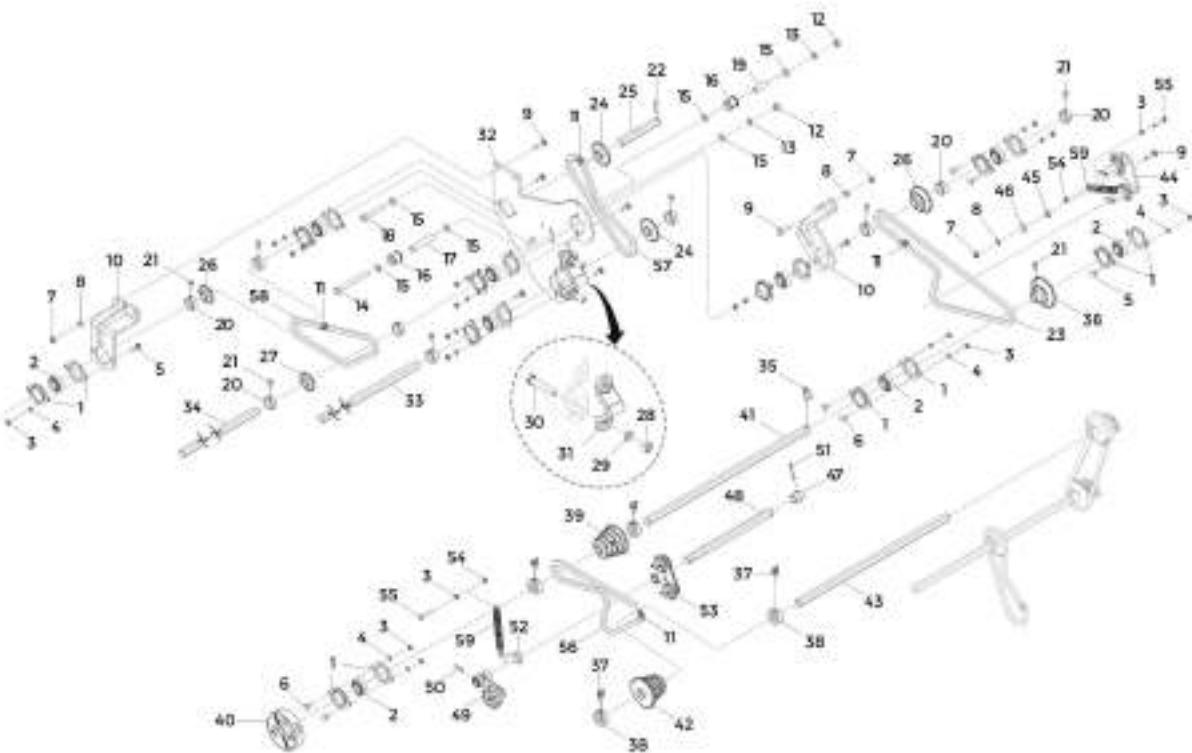

034864-SEED

Item	Code	Name	Amount
1	926030501	OVAL FLANGE 25MM	18
2	927210501	HEX BEARING 7/8" SK014 205 KRRB AH02	9
3	920000801	HEX NUT M8x1.25 DIN 934 ZFP	20
4	921050008	SPRING LOCK WASHER B8 DIN 127 ZFP	18
5	902308025	FRENCH BOLT M8x1.25x25 DIN 603 8.8 ZFP	14
6	902308020	FRENCH BOLT M8x1.25x20 DIN 603 8.8 ZFP	4
7	920001001	HEX NUT M10x1.5 DIN 934 ZFP	5
8	921050010	SPRING LOCK WASHER B10 DIN 127 ZFP	5
9	901313035	HEX BOLT M10x1.5x35 DIN 933 8.8 ZFP	5
10	230089000	HEX SHAFT SUPPORT	2
11	925160400	UNION ASA 40	4
12	920001201	HEX NUT M12x1.75 DIN 934 ZFP	2
13	921050012	SPRING LOCK WASHER B12 DIN 127 ZFP	2
14	901316130	HEX BOLT M12x1.75x130 DIN 931 8.8 ZFP	1
15	921030012	FLAT WASHER Ø13xØ24x2.5 DIN 125A ZCA	6
16	900100266	ROLLER TENSIONER	2
17	135047005	BUSHING TENSIONER (Ø12.5xØ17x94)	1
18	901316080	HEX BOLT M12x1.75x80 DIN 931 8.8 ZFP	1
19	230083005	BUSHING TENSIONER	1
20	218019002	HEX SHAFT STOP	9
21	901309016	HEX BOLT M8x1.25x16 DIN 933 8.8 ZFP	9
22	922172228	COTTER PIN 5x30 DIN 94 ZCA	1
23	925010465	ROLLER CHAIN ASA 40 109 LINKS	1
24	200826000	SPROCKET Z18	2
25	017765	HEX SHAFT 7/8" x 200	1
26	200214000	SPROCKET Z14/24	2
27	200767000	SPROCKET Z14 (HEX SHAFT)	1
28	920001601	HEX NUT M16x2.0 DIN 934 ZFP	2
29	921050016	SPRING LOCK WASHER B16 DIN 127 ZFP	2
30	901324085	HEX BOLT M16x2.0x85 DIN 931 8.8 ZFP	2
31	900005042	CLAMP	1
32	019971	TRANSMISSION SUPPORT	1
33	321021001	HEX SHAFT 7/8" x 2849	1
34	466051002	HEX SHAFT 7/8" x 1600 - TIGER FLEX 11200	1
35	922032434	LOCK PIN WITH RING 6x40 ZCA	1
36	200443000	SPROCKET Z14/24	1
37	200199000	FIXER	4
38	200395000	HEX STOP M8	4
39	200213000	SPROCKET ODD	1
40	210164000	AB HEX SHAFT MARKER	1
41	200008002	SHAFT 695	1
42	200212000	SPROCKET EVEN	1
43	200008003	SHAFT 645	1
44	200454000	AB TENSIONER	1
45	218010003	BUSHING TENSIONER	1
46	921010010	FLAT WASHER Ø10.5xØ30x2 DIN 9021 ZCA	1
47	206028007	BUSHING	1
48	202059001	SHAFT 363	1
49	206077000	AB HANDLE	1