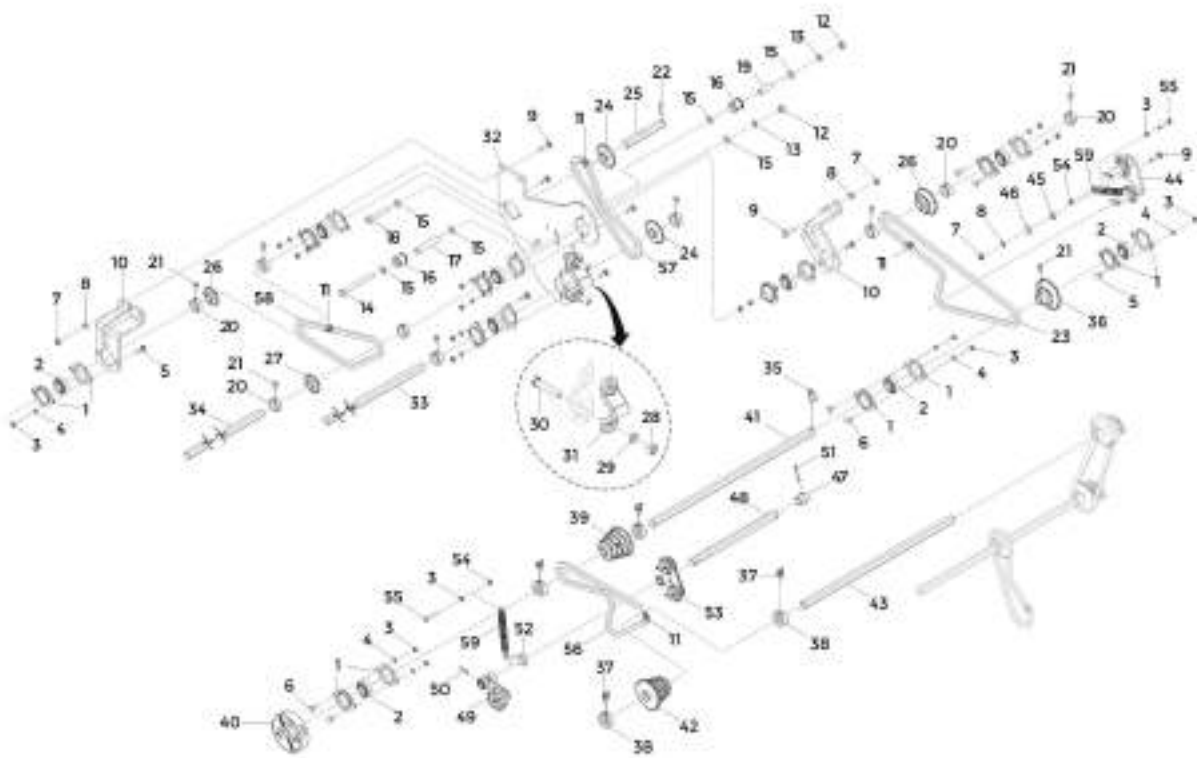

034846-SEED

Item	Code	Name	Amount
1	926030501	OVAL FLANGE 25MM	18
2	927210501	HEX BEARING 7/8" SK014 205 KRRB AH02	9
3	920000801	HEX NUT M8x1.25 DIN 934 ZFP	20
4	921050008	SPRING LOCK WASHER B8 DIN 127 ZFP	18
5	902308025	FRENCH BOLT M8x1.25x25 DIN 603 8.8 ZFP	14
6	902308020	FRENCH BOLT M8x1.25x20 DIN 603 8.8 ZFP	4
7	920001001	HEX NUT M10x1.5 DIN 934 ZFP	5
8	921050010	SPRING LOCK WASHER B10 DIN 127 ZFP	5
9	901313035	HEX BOLT M10x1.5x35 DIN 933 8.8 ZFP	5
10	230089000	HEX SHAFT SUPPORT	2
11	925160400	UNION ASA 40	4
12	920001201	HEX NUT M12x1.75 DIN 934 ZFP	2
13	921050012	SPRING LOCK WASHER B12 DIN 127 ZFP	2
14	901316130	HEX BOLT M12x1.75x130 DIN 931 8.8 ZFP	1
15	921030012	FLAT WASHER Ø13xØ24x2.5 DIN 125A ZCA	6
16	900100266	ROLLER TENSIONER	2
17	135047005	BUSHING TENSIONER (Ø12.5xØ17x94)	1
18	901316080	HEX BOLT M12x1.75x80 DIN 931 8.8 ZFP	1
19	230083005	BUSHING TENSIONER	1
20	218019002	HEX SHAFT STOP	9
21	901309016	HEX BOLT M8x1.25x16 DIN 933 8.8 ZFP	9
22	922172228	COTTER PIN 5x30 DIN 94 ZCA	1
23	925010465	ROLLER CHAIN ASA 40 109 LINKS	1
24	200826000	SPROCKET Z18	2
25	017765	HEX SHAFT 7/8" x 200	1
26	200214000	SPROCKET Z14/24	2
27	200767000	SPROCKET Z14 (HEX SHAFT)	1
28	920001601	HEX NUT M16x2.0 DIN 934 ZFP	2
29	921050016	SPRING LOCK WASHER B16 DIN 127 ZFP	2
30	901324085	HEX BOLT M16x2.0x85 DIN 931 8.8 ZFP	2
31	900005042	CLAMP	1
32	019971	TRANSMISSION SUPPORT	1
33	320063001	HEX SHAFT 7/8" x 2390	1
34	466051002	HEX SHAFT 7/8" x 1600 - TIGER FLEX 11200	1
35	922032434	LOCK PIN WITH RING 6x40 ZCA	1
36	200443000	SPROCKET Z14/24	1
37	200199000	FIXER	4
38	200395000	HEX STOP M8	4
39	200213000	SPROCKET ODD	1
40	210164000	AB HEX SHAFT MARKER	1
41	200008002	SHAFT 695	1
42	200212000	SPROCKET EVEN	1
43	200008003	SHAFT 645	1
44	200454000	AB TENSIONER	1
45	218010003	BUSHING TENSIONER	1
46	921010010	FLAT WASHER Ø10.5xØ30x2 DIN 9021 ZCA	1
47	206028007	BUSHING	1
48	202059001	SHAFT 363	1
49	206077000	AB HANDLE	1