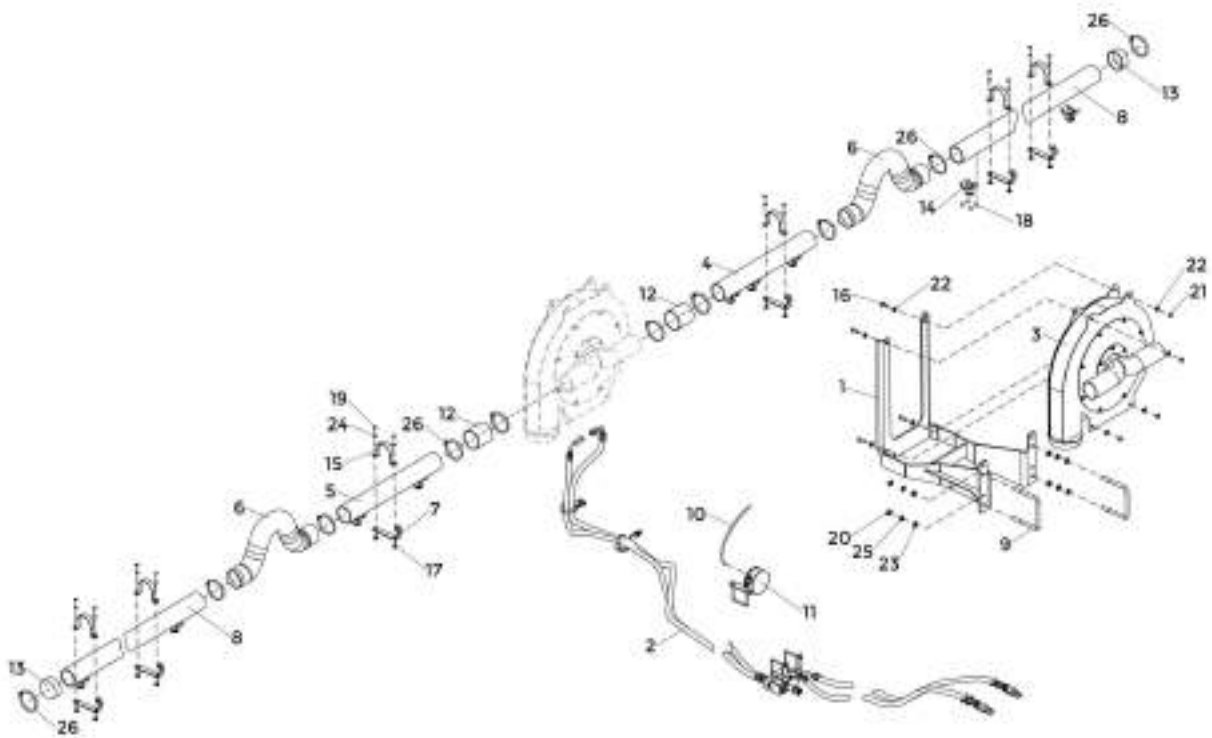

AB PNEUMATIC SYSTEM SELENIUM TIGER 17300

Item	Code	Name	Amount
1	018946	TURBINE SUPPORT	1
2	018966	AB HYDRAULIC SYSTEM TURBINE WITH SECURETY VALVE	1
3	018967	AB TURBINE	1
4	019127	VACCUM PIPE 3 OUTLETS	1
5	019128	VACCUM PIPE 2 OUTLETS	1
6	019129	VACCUM PIPE 5 OUTLETS	2
7	023247	VACCUM PIPE SUPPORT	6
8	030478	VACCUM PIPE 6 OUTLETS	2
9	210094021	CLAMP M16	2
10	230154006	HOSE 7.7 M	1
11	230157000	AB VACUUMETER	1
12	230219001	TURBINE SELENIUM CONECTOR	2
13	230219002	VACCUM PIPE COVER	2
14	230219004	SELENIUM HOSE SUPPORT	17
15	233048004	LOCK	6
16	901317030	HEX BOLT M12x175x30 DIN 933 8.8 ZFP	4
17	902308020	FRENCH BOLT M8x1.25x20 DIN 603 8.8 ZFP	12
18	903301020	HEX HEAD BOLT #10 UNF 60° 3/4" LONG UNF	68
19	920000801	HEX NUT M8x1.25 DIN 934 ZFP	12
20	920001601	HEX NUT M16x2.0 DIN 934 ZFP	4
21	920111201	HEX LOCK NUT M12x1.75 DIN EN ISO 10511 ZFP	4
22	921030012	FLAT WASHER Ø13xØ24x2.5 DIN 125A ZCA	8
23	921040107	FLAT WASHER Ø16.5xØ28x3	4
24	921050008	SPRING LOCK WASHER B8 DIN 127 ZFP	12
25	921050016	SPRING LOCK WASHER B16 DIN 127 ZFP	4
26	931020290	AUGER CLAMP 90-110 (12.7mm)	10