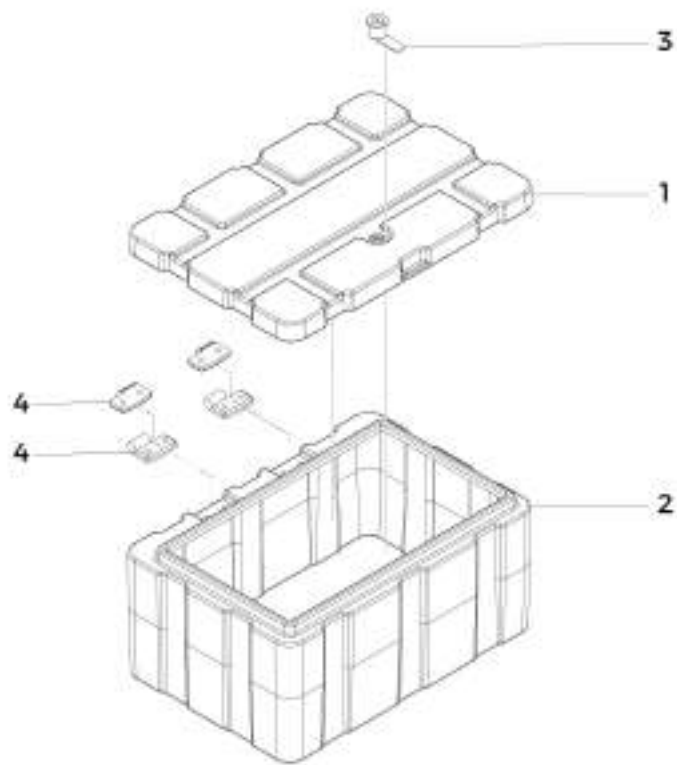

AB ACCESSORY BOX

Item	Code	Name	Amount
1	028332	BOX COVER	1
2	028330	ACCESSORY BOX	1
3	028334	LOCK	1
4	028331	HINGE	4