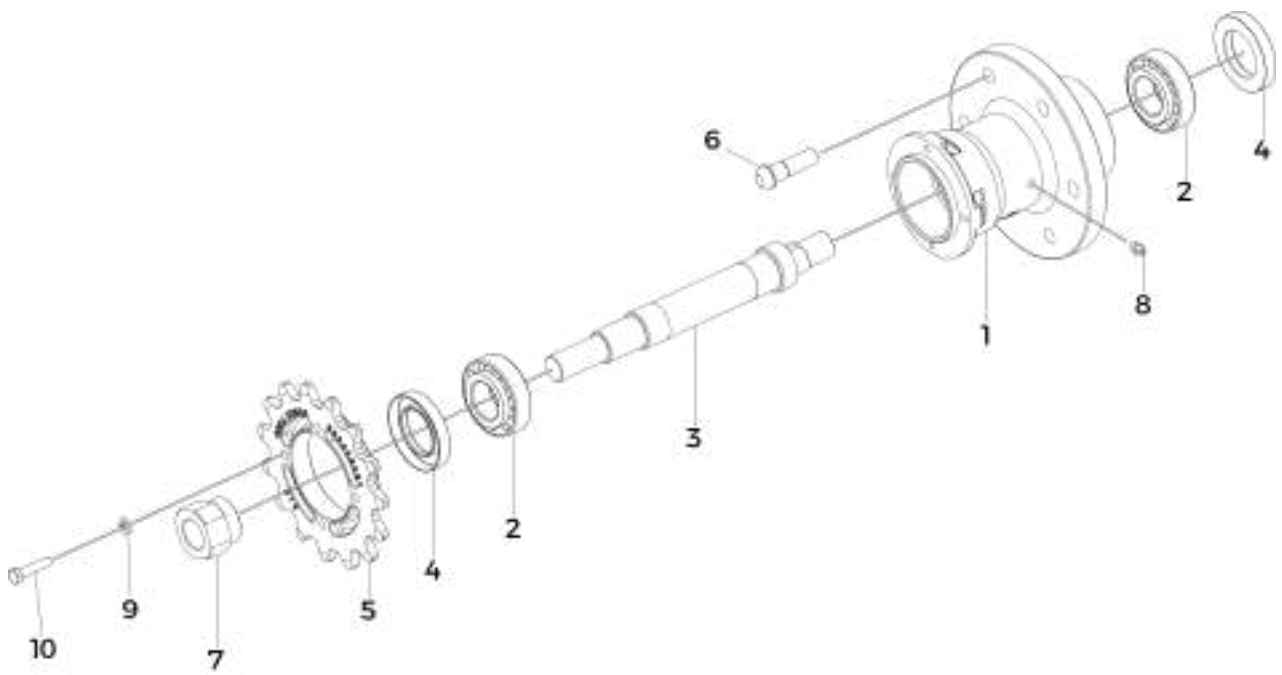

AB HUB

Item	Code	Name	Amount
1	200110001	HUB	1
2	927050007	TAPERED BEARING 32207	2
3	202126001	SHAFT	1
4	928010127	RETAINER 01081 BR 42x72x12	2
5	200004002	SPROCKET Z15	1
6	918390050	STUD BOLT 9/16" x 2" UNF G-5 ZFP	6
7	202126003	SPACER	1
8	924080000	STRAIGHT GREASE FITTING M8x1 DIN 71412	1
9	921050008	SPRING LOCK WASHER B8 DIN 127 ZFP	4
10	901309035	HEX BOLT M8x1.25x35 DIN 933 8.8 ZFP	4