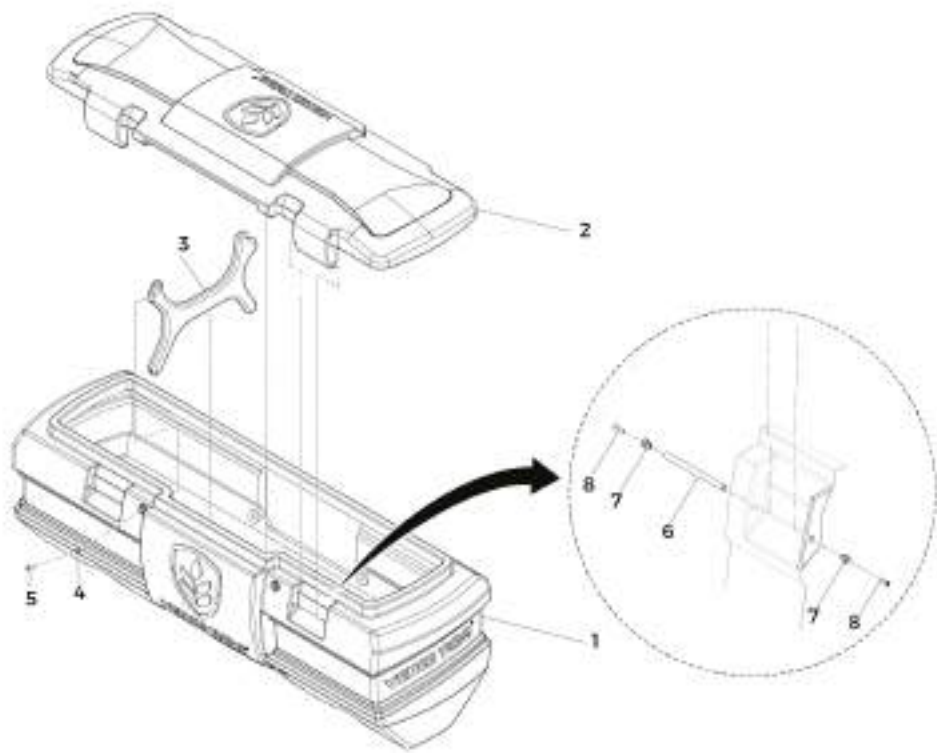

AB SEED RESERVOIR 4 OUTLETS

Item	Code	Name	Amount
1	022443	SEED RESERVOIR 4 OUTLETS	1
2	022444	COVER SEED RESERVOIR 4 OUTLETS	1
3	022306	SEED RESERVOIR REINFORCEMENT	2
4	921040040	FLAT WASHER Ø10.5xØ25x2 ZCA	8
5	901313020	HEX BOLT M10x1.5x20 DIN 933 8.8 ZFP	8
6	051938	ROUND PIPE Ø12.7x0.9x200	2
7	051937	SELF-LOCKING PLASTIC TIP	4
8	051935	INTERNAL SELF-LOCKING PLASTIC TIP	4