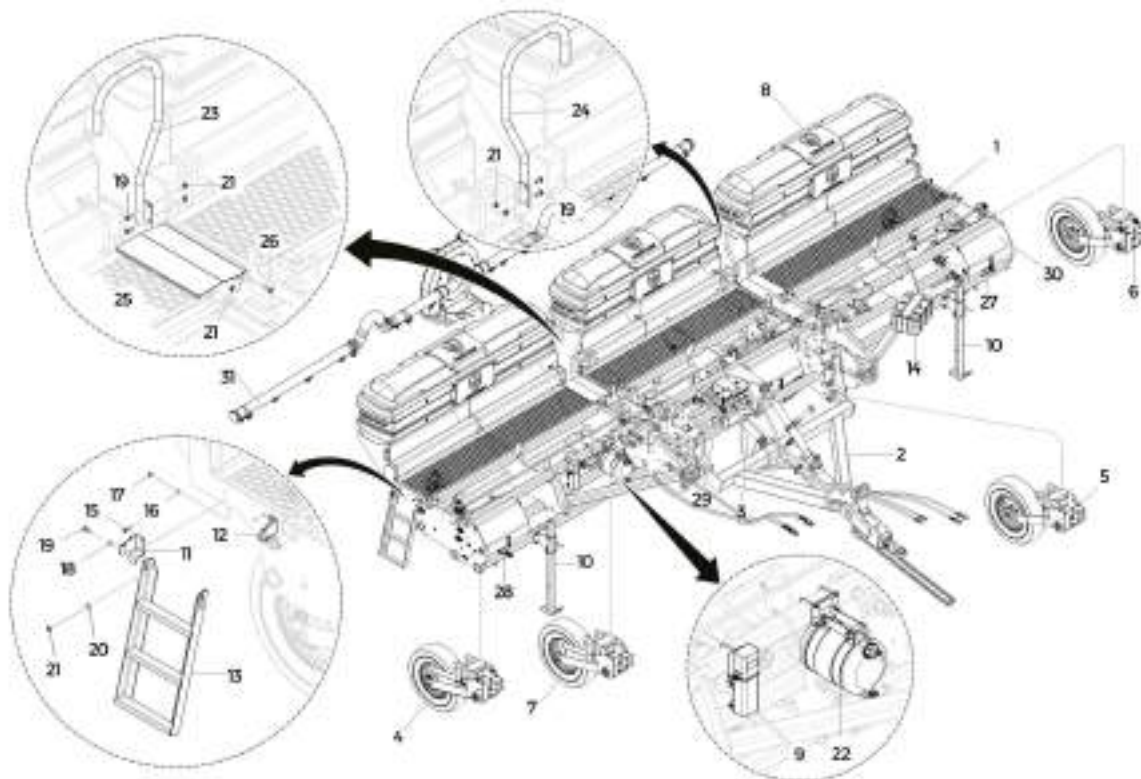

AB SET TIGER FLEX 17300 PNEUMATIC

Item	Code	Name	Amount
1	030423	AB FRAME ARTICULATION TIGER FLEX 17300	1
2	029022	AB HEADER	1
3	029562	AB HYDRAULIC HEADER LIFT SYSTEM	1
4	018875	AB RIGHT WHEEL	2
5	018903	AB AUXILIARY WHEEL LEFT	2
6	018892	AB LEFT WHEEL	1
7	018897	AB AUXILIARY WHEEL RIGHT	1
8	030485	AB SEED RESERVOIR TIGER 17300	1
9	203141000	AB MANUAL DOOR	1
10	201252000	AB SUPPORT LEG	2
11	301001008	LEFT SUPPORT	2
12	301001009	RIGHT SUPPORT	2
13	301010000	LADDER	2
14	029711	AB ACCESSORY BOX	1
15	901313030	HEX BOLT M10x1.5x30 DIN 933 8.8 ZFP	8
16	921050010	SPRING LOCK WASHER B10 DIN 127 ZFP	8
17	920001001	HEX NUT M10x1.5 DIN 934 ZFP	8
18	206001001	BUSHING	4
19	901313025	HEX BOLT M10x1.5x25 DIN 933 8.8 ZFP	8
20	921030010	FLAT WASHER Ø10.5xØ21x2 DIN 125A ZCA	4
21	920111001	HEX LOCK NUT M10x1.5 DIN EN ISO 10511 ZFP	12
22	200929000	AB SUPPORT BARREL	1
23	017904	RIGHT HANDRAIL	1
24	029732	LEFT HANDRAIL	1
25	029735	ARTICULATED PLATFORM	2
26	901312055	HEX BOLT M10x1.5x55 DIN 931 8.8 ZFP	4
27	200813000	AB RATCHET ACTUATION LEFT LEVER	1
28	200783000	AB RATCHET ACTUATION RIGHT LEVER	2
29	030422	AB LIFT HYDRAULIC SYSTEM TIGER 17300	1
30	025444	AB TRANSMISSION COVER	3
31	030477	AB PNEUMATIC SYSTEM SELENIUM TIGER 17300	1