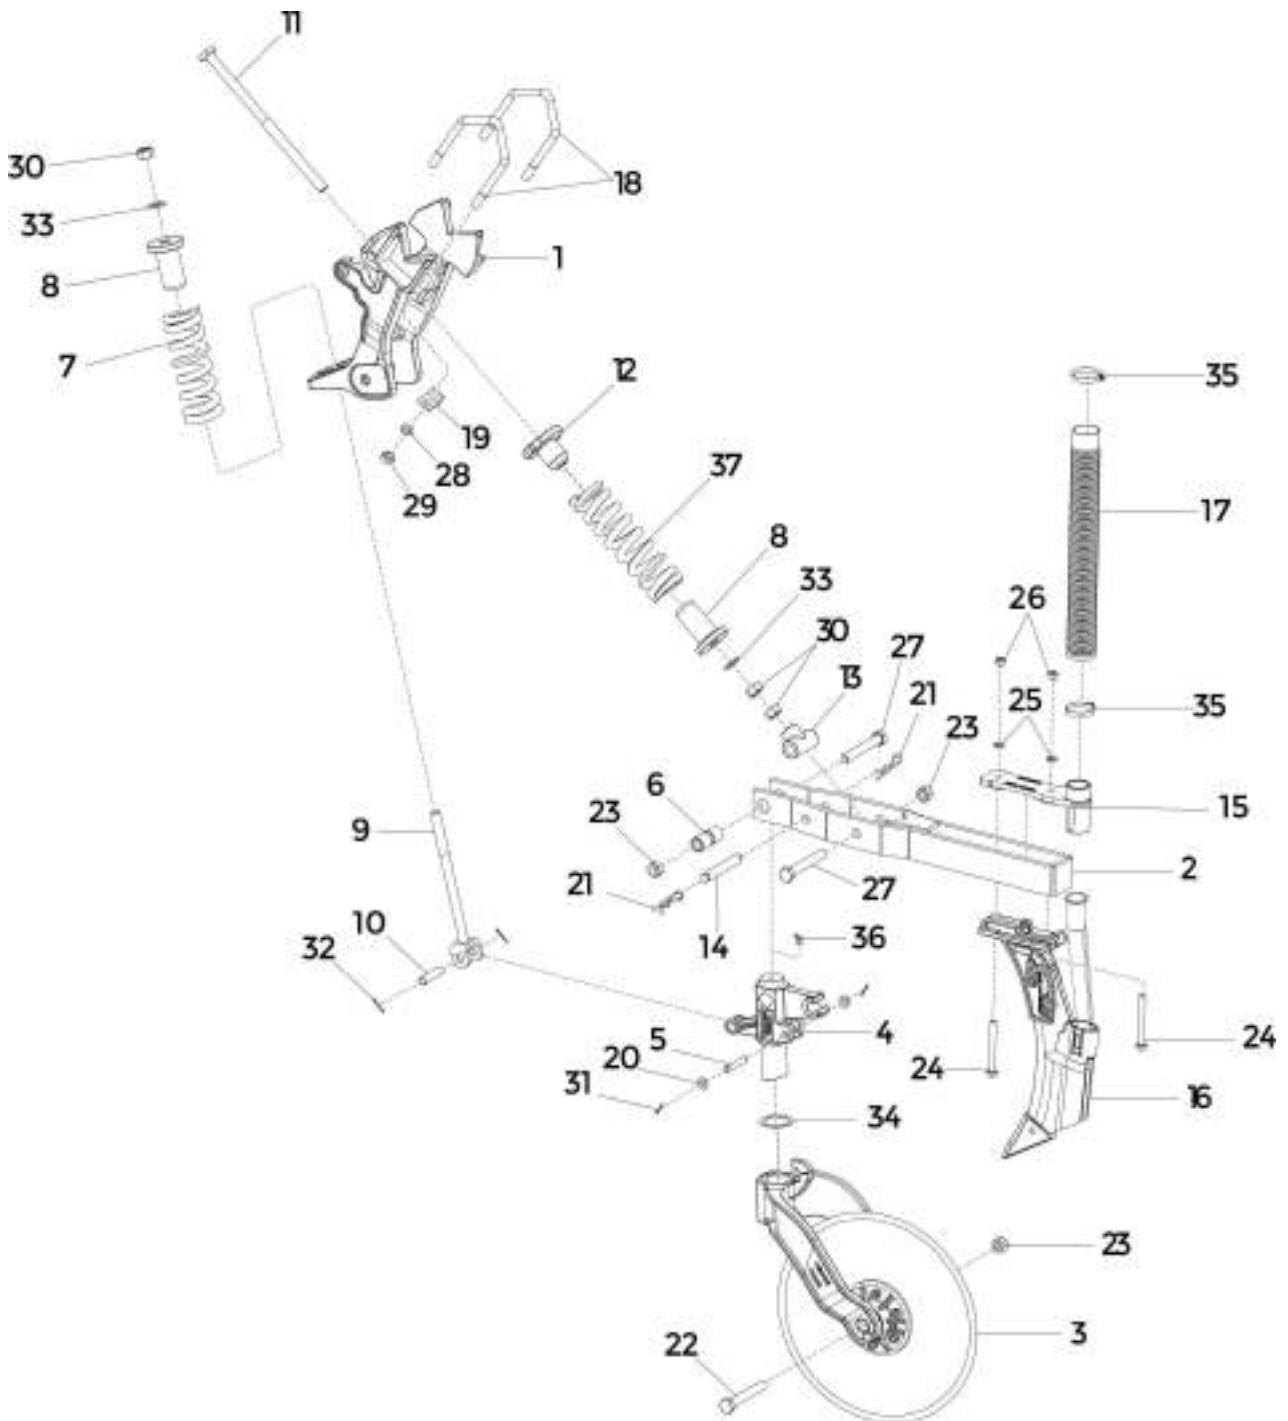

AB FURROW LINE FLAT DISK 20" / FURROWER BLADE

Item	Code	Name	Amount
2	200437000	INDEPENDENT LINE ARM	1
3	200855000	AB FLAT CUTTING DISK 20"	1
4	200517004	SHAFT ARTICULATOR SUPPORT	1
5	200517005	PIN	1
6	200011002	BUSHING	1
7	936001036	COMPRESSION SPRING Ø80 x 230	1
8	900005528	SPRING GUIDE	2
9	200520000	INDEPENDENT LINE ROD	1
10	200435001	PIN	1
11	200348000	ROD	1
12	900005533	SPRING ARTICULATOR	1
13	200011001	SUPPORT	1
14	200435002	PIN	1
15	900005175	FIXER	1
16	200958000	AB COMPLETE FURROWER	1
17	900110034	HOSE (BEGEBOR 173)	1
18	200011005	CLAMP M16	2
19	200011003	LOCK	4
20	921030012	FLAT WASHER Ø13xØ24x2.5 DIN 125A ZCA	2
35	931020357	HOSE CLAMP 44-57 (9mm)	2
36	924084500	GRAESE FITTING 45° M8x1 DIN 71412	1
37	936001035	COMPRESSION SPRING Ø80 x 275	1