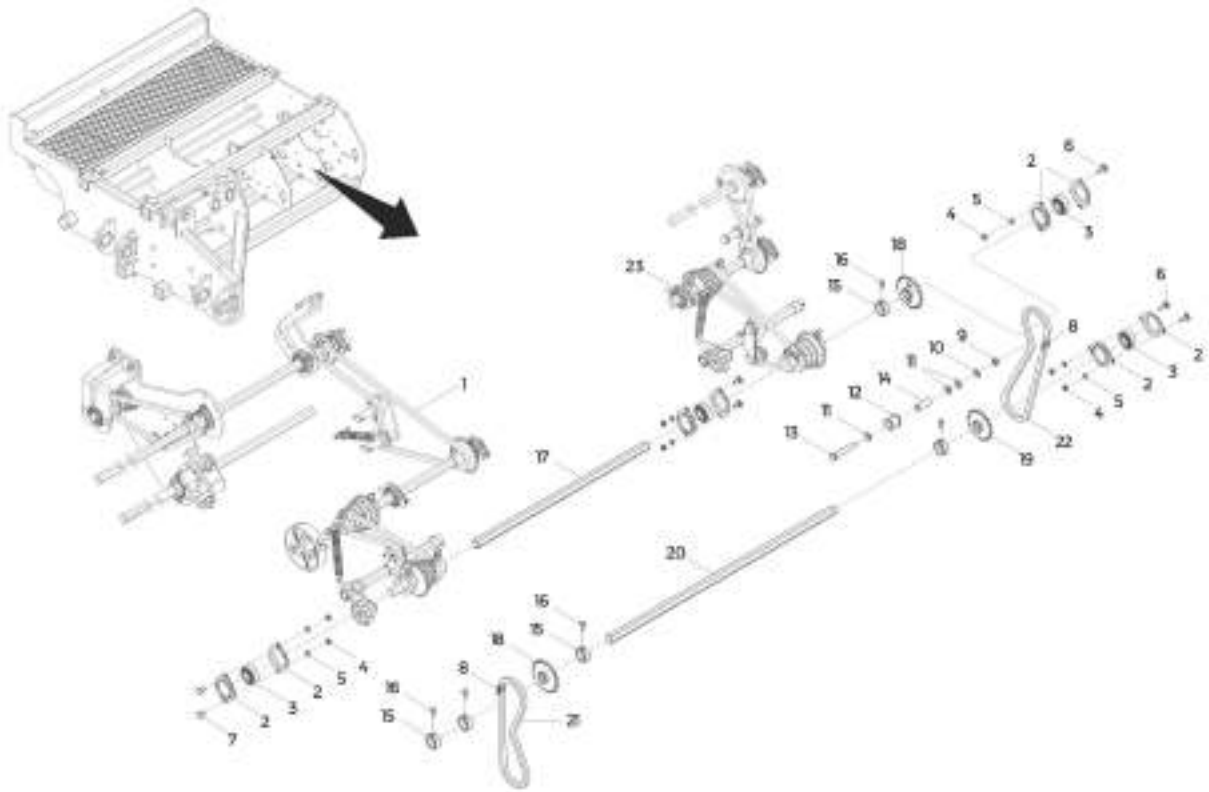

AB LEFT PNEUMATIC TRANSMISSION PRECISION PLANTING TIGER 17300

Item	Code	Name	Amount
1	035010-SEME NTE	035010-SEED	1
2	926030501	OVAL FLANGE 25MM	8
3	927210501	HEX BEARING 7/8" SK014 205 KRRB AH02	4
4	920000801	HEX NUT M8x1.25 DIN 934 ZFP	8
5	921050008	SPRING LOCK WASHER B8 DIN 127 ZFP	8
6	902308025	FRENCH BOLT M8x1.25x25 DIN 603 8.8 ZFP	4
7	902308020	FRENCH BOLT M8x1.25x20 DIN 603 8.8 ZFP	4
8	925160400	UNION ASA 40	2
9	920001201	HEX NUT M12x1.75 DIN 934 ZFP	1
10	921050012	SPRING LOCK WASHER B12 DIN 127 ZFP	1
11	921030012	FLAT WASHER Ø13xØ24x2.5 DIN 125A ZCA	3
12	900100266	ROLLER TENSIONER	1
13	901316080	HEX BOLT M12x1.75x80 DIN 931 8.8 ZFP	1
14	230083005	BUSHING TENSIONER	1
15	218019002	HEX SHAFT STOP	5
16	901309016	HEX BOLT M8x1.25x16 DIN 933 8.8 ZFP	5
17	200008003	SHAFT 645	1
18	200830000	SPROCKET Z22 (HEX SHAFT)	2
19	200828000	SPROCKET Z21	1
20	200008004	SHAFT 850	1
21	925010432	ROLLER CHAIN ASA 40 61 LINKS	1
22	925010441	ROLLER CHAIN ASA 40 71 LINKS	1
23	035010-ADUB O	035010-FERTILIZER	1