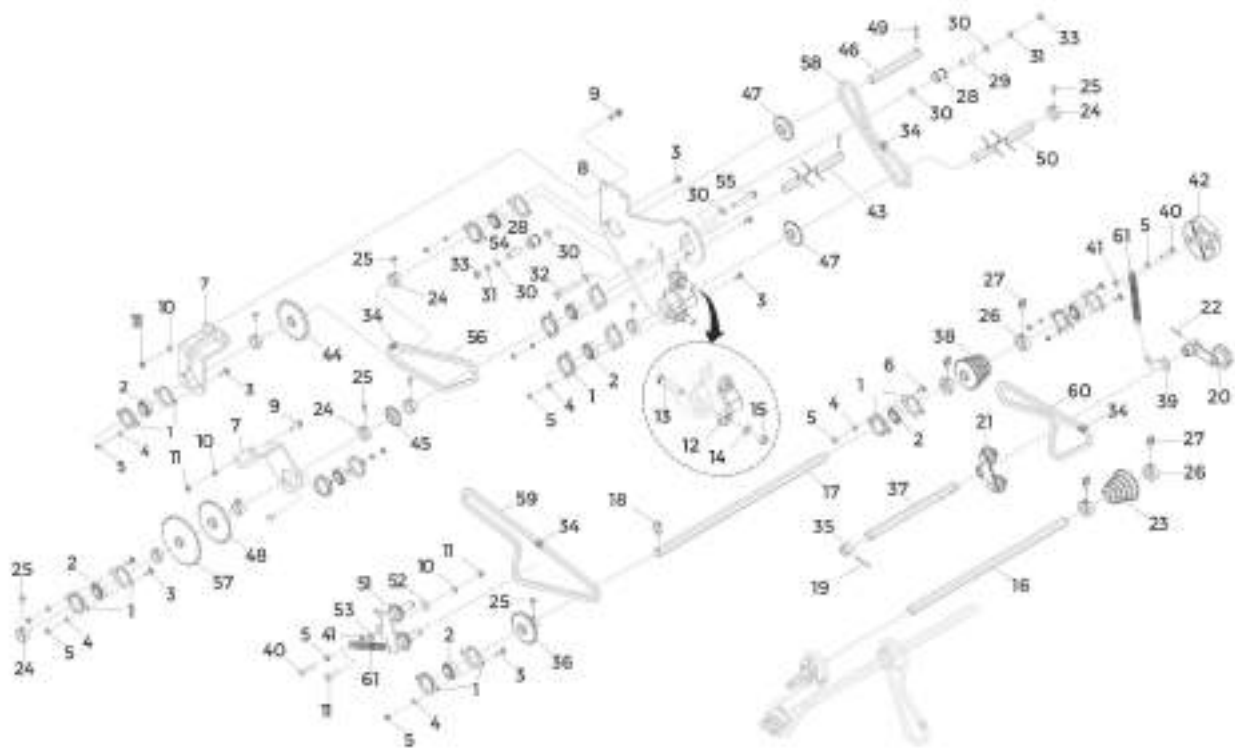

Item	Code	Name	Amount
50	320063001	HEX SHAFT 7/8" x 2390	1
51	200454000	AB TENSIONER	1
52	921010010	FLAT WASHER Ø10.5xØ30x2 DIN 9021 ZCA	1
53	218010003	BUSHING TENSIONER	1
54	135047005	BUSHING TENSIONER (Ø12.5xØ17x94)	1
55	901316130	HEX BOLT M12x1.75x130 DIN 931 8.8 ZFP	1
56	925010435	ROLLER CHAIN ASA 40 65 LINKS	1
57	200818000	SPROCKET Z38 (HEX SHAFT)	1
58	925010433	ROLLER CHAIN ASA 40 63 LINKS	1
59	925010471	ROLLER CHAIN ASA 40 117 LINKS	1
60	925010446	ROLLER CHAIN ASA 40 77 LINKS	1
61	936002009	SPRING	2