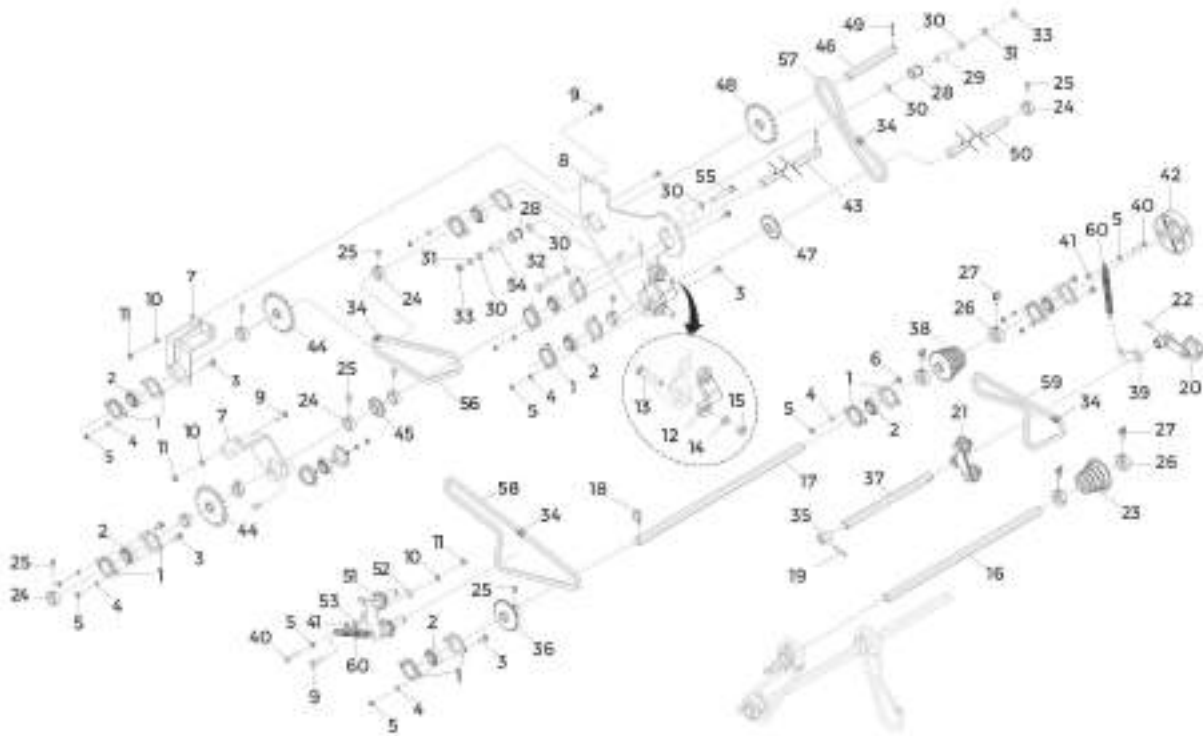

Item	Code	Name	Amount
50	321021001	HEX SHAFT 7/8" x 2849	1
51	200454000	AB TENSIONER	1
52	921010010	FLAT WASHER Ø10.5xØ30x2 DIN 9021 ZCA	1
53	218010003	BUSHING TENSIONER	1
54	135047005	BUSHING TENSIONER (Ø12.5xØ17x94)	1
55	901316130	HEX BOLT M12x1.75x130 DIN 931 8.8 ZFP	1
56	925010435	ROLLER CHAIN ASA 40 65 LINKS	1
57	925010437	ROLLER CHAIN ASA 40 67 LINKS	1
58	925010465	ROLLER CHAIN ASA 40 109 LINKS	1
59	925010446	ROLLER CHAIN ASA 40 77 LINKS	1
60	936002009	SPRING	2