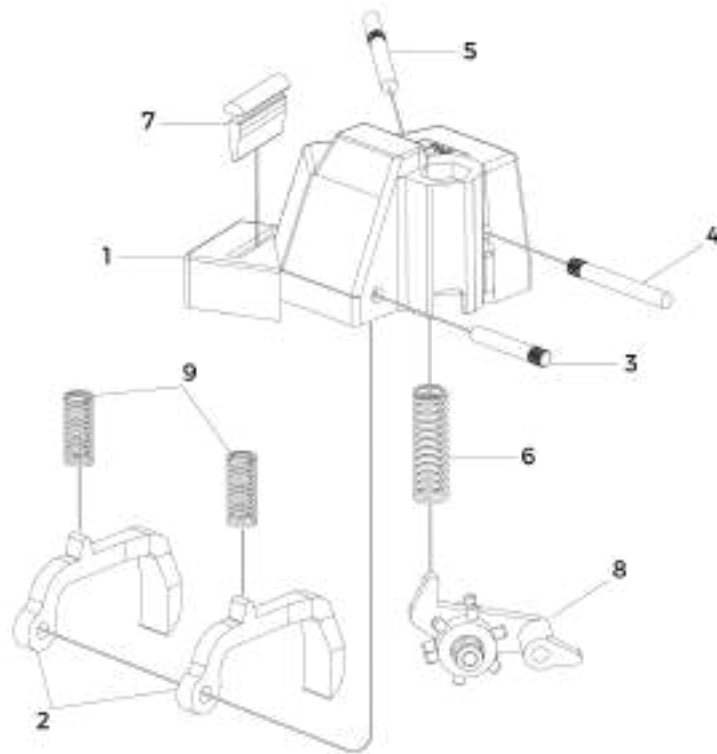

AB SOYBEAN DISTRIBUTOR

Item	Code	Name	Amount
1	900100058	BOX	1
2	900035003	TRIGGER	2
3	200119003	SMALLER PIN	1
4	200119002	MIDDLE PIN	1
5	200048001	BIGGER PIN	1
6	936001001	SPRING	1
7	900110001	SHUTTER	1
8	200265000	AB SOYBEAN ROSETTE (STANDARD)	1
9	936001042	SPRING	2