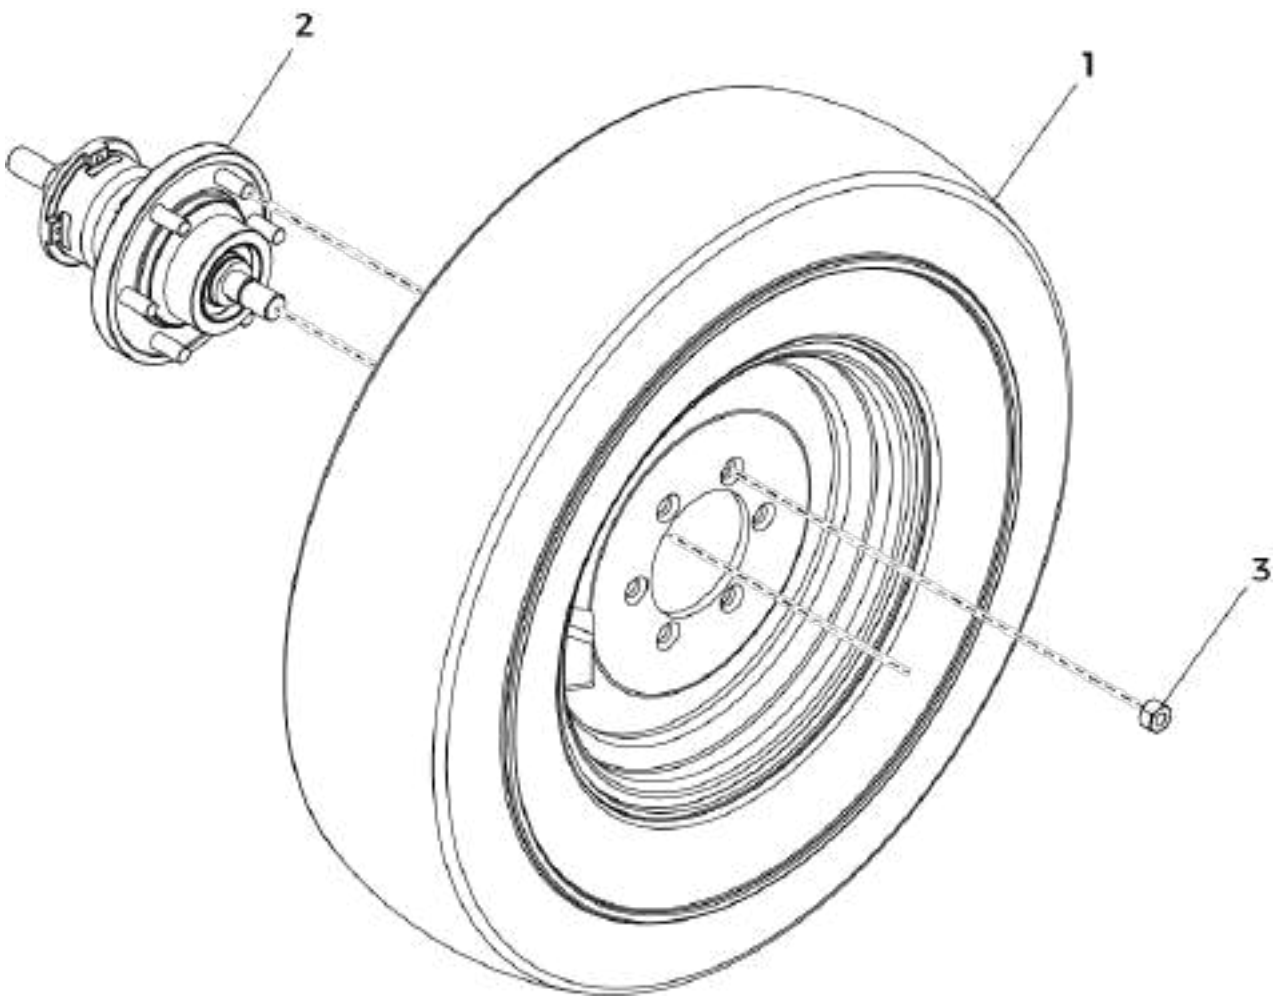

AB AUXILIARY WHEEL 7.00-16

Item	Code	Name	Amount
1	018865	AB WHEEL 7.00-16	1
2	202132000	AB CENTER WHEEL HUB	1
3	920205608	WHEEL CONIC HEX NUT 90° 9/16" UNF	6