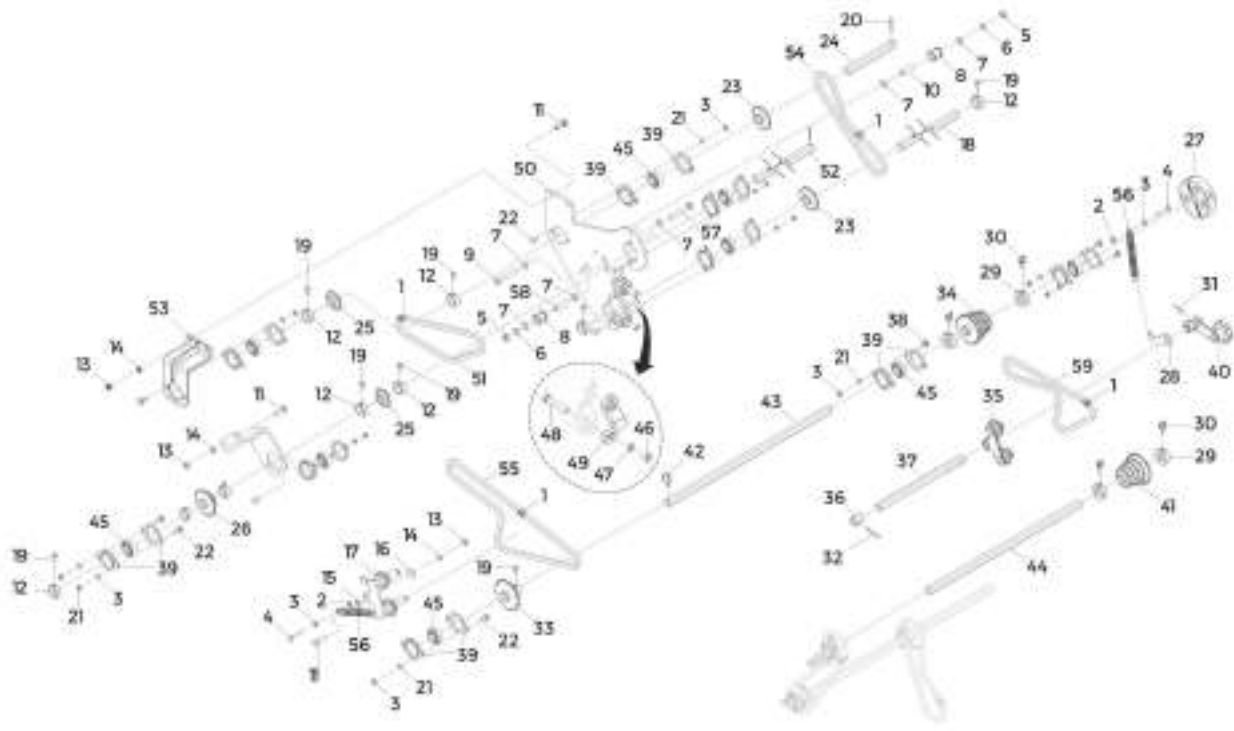

Item	Code	Name	Amount
50	019971	TRANSMISSION SUPPORT	1
51	925010435	ROLLER CHAIN ASA 40 65 LINKS	1
52	466051002	HEX SHAFT 7/8" x 1600 - TIGER FLEX 11200	1
53	230089000	HEX SHAFT SUPPORT	2
54	925010433	ROLLER CHAIN ASA 40 63 LINKS	1
55	925010465	ROLLER CHAIN ASA 40 109 LINKS	1
56	936002009	SPRING	2
57	901316130	HEX BOLT M12x1.75x130 DIN 931 8.8 ZFP	1
58	135047005	BUSHING TENSIONER (Ø12.5xØ17x94)	1
59	925010446	ROLLER CHAIN ASA 40 77 LINKS	1