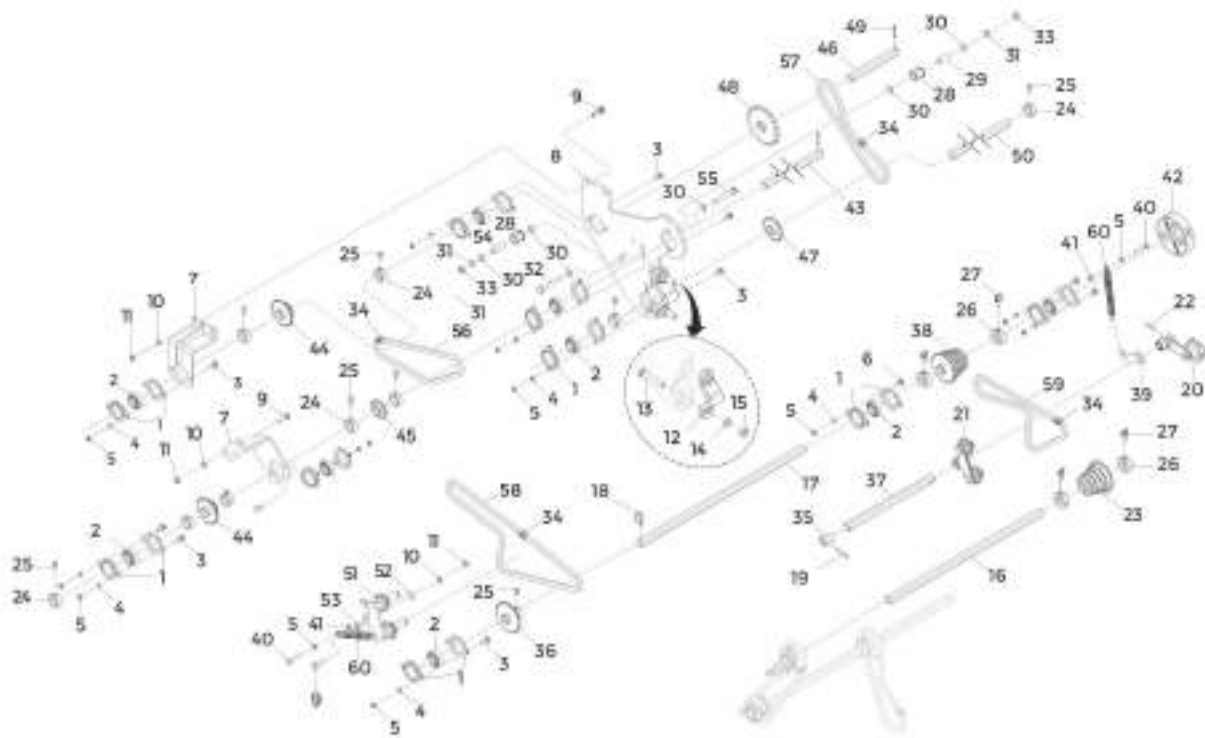

Item	Code	Name	Amount
50	029647	HEX SHAFT 7/8" x 2000	1
51	200454000	AB TENSIONER	1
52	921010010	FLAT WASHER Ø10.5xØ30x2 DIN 9021 ZCA	1
53	218010003	BUSHING TENSIONER	1
54	135047005	BUSHING TENSIONER (Ø12.5xØ17x94)	1
55	901316130	HEX BOLT M12x1.75x130 DIN 931 8.8 ZFP	1
56	925010435	ROLLER CHAIN ASA 40 65 LINKS	1
57	925010437	ROLLER CHAIN ASA 40 67 LINKS	1
58	925010465	ROLLER CHAIN ASA 40 109 LINKS	1
59	925010446	ROLLER CHAIN ASA 40 77 LINKS	1
60	936002009	SPRING	2