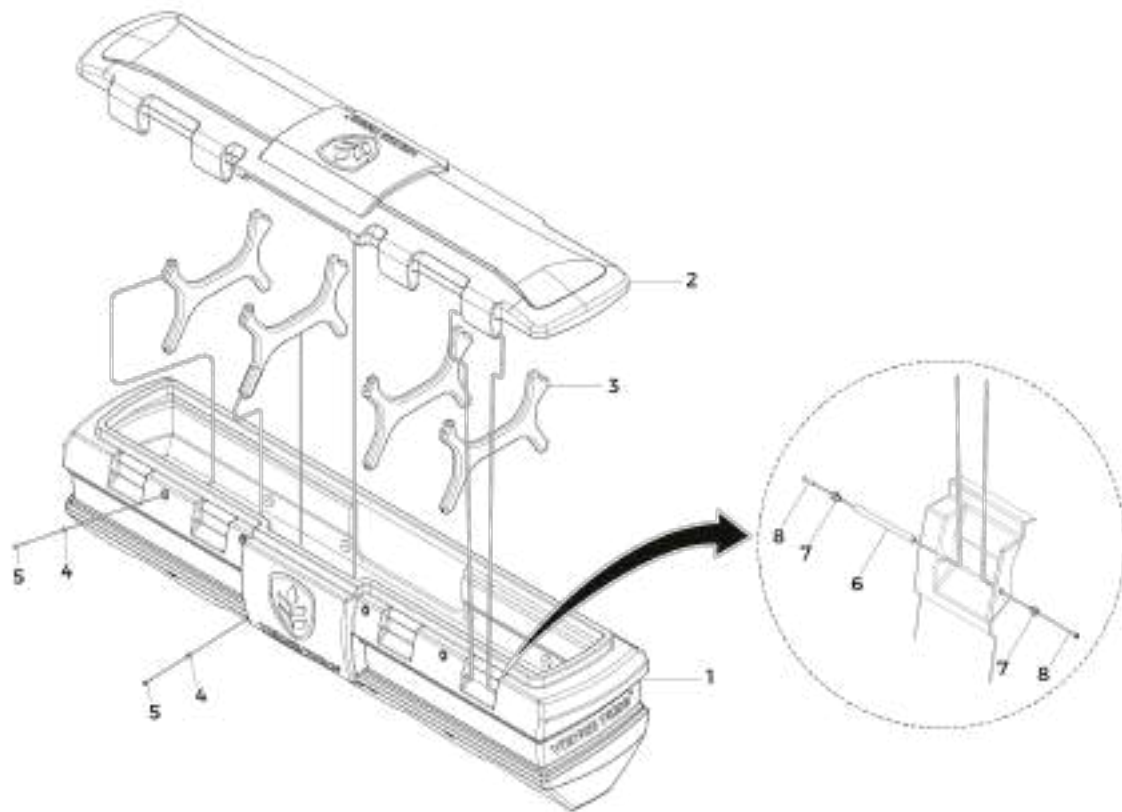

AB SEED RESERVOIR 6 OUTLETS

Item	Code	Name	Amount
1	022773	SEED RESERVOIR 6 OUTLETS	1
2	022774	COVER SEED RESERVOIR 6 OUTLETS	1
3	022306	SEED RESERVOIR REINFORCEMENT	4
4	921040040	FLAT WASHER Ø10.5xØ25x2 ZCA	16
5	901313020	HEX BOLT M10x1.5x20 DIN 933 8.8 ZFP	16
6	051938	ROUND PIPE Ø12.7x0.9x200	4
7	051937	SELF-LOCKING PLASTIC TIP	8
8	051935	INTERNAL SELF-LOCKING PLASTIC TIP	8