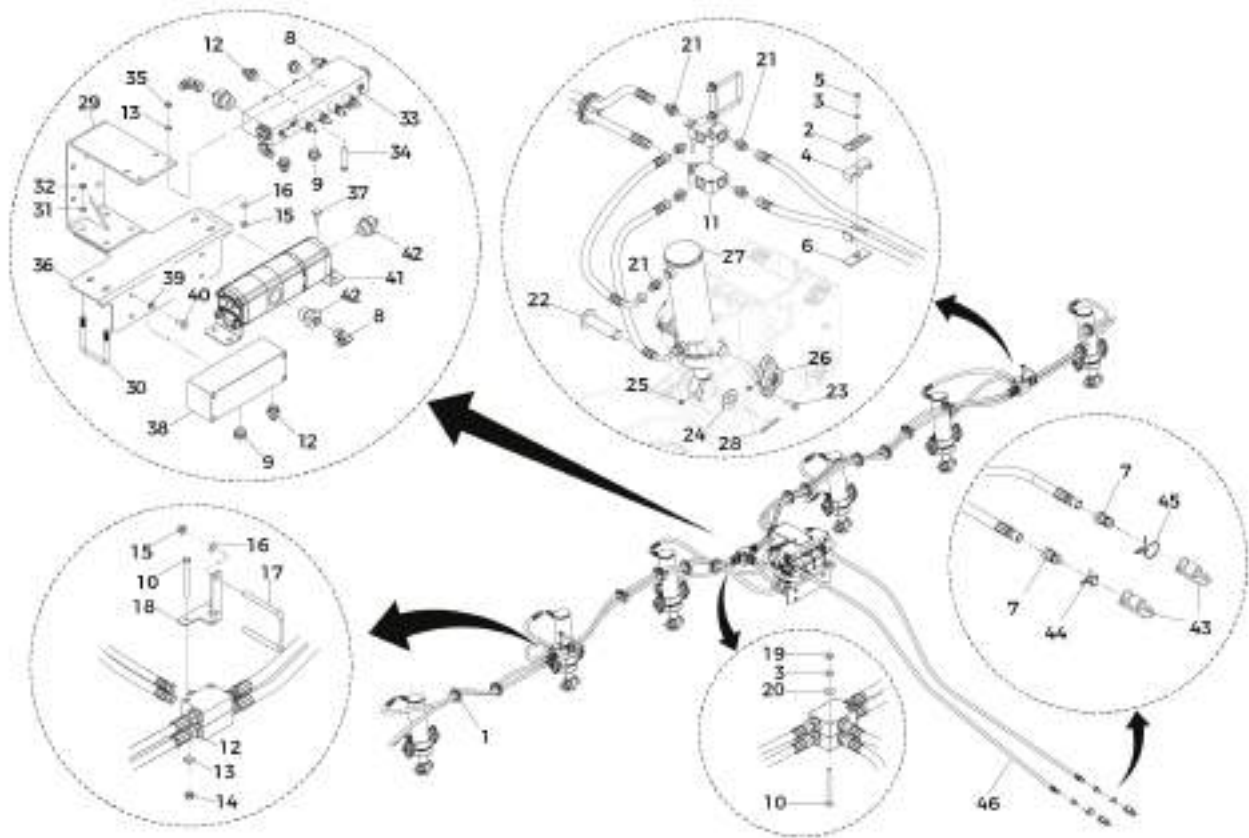

AB LIFT HYDRAULIC SYSTEM TIGER 15300

Item	Code	Name	Amount
1	900110027	RUBBER RING 12.5mm	11
2	PMG4832-2	TOP LOCK HOSE	4
3	921050008	SPRING LOCK WASHER B8 DIN 127 ZFP	6
4	PMG4832-1	PIPE CONDUCTOR	8
5	901308065	HEX BOLT M8x1.25x65 DIN 931 8.8 ZFP	4
6	PMG4832-3	LOWER LOCK HOSE	4
7	932034101	QUICK COUPLING 1/2" NPT MALE	2
8	932022007	MALE ADAPTER 3/4" 90° JIC 37 x FEMALE 3/4" GIR. JIC 37	5
9	932028502	MALE CAP 7/8" UNF O'RING	3
10	901308090	HEX BOLT M8x1.25x90 DIN 931 8.8 ZFP	6
11	305055001	DIVIDER BLOCK "T"	6
12	932022142	MALE ADAPTER 3/4" UNF JIC x 7/8" UNF O'RING	32
13	921030008	FLAT WASHER Ø8.4xØ17x1.5 DIN 125 ZCA	6
14	920110801	HEX LOCK NUT M8x1.25 DIN EN ISO 10511 ZFP	4
15	920111001	HEX LOCK NUT M10x1.5 DIN EN ISO 10511 ZFP	8
16	921030010	FLAT WASHER Ø10.5xØ21x2 DIN 125A ZCA	8
17	301147003	CLAMP M10	2
18	019425	BLOCK SUPPORT	2
19	920000801	HEX NUT M8x1.25 DIN 934 ZFP	2
20	921010008	FLAT WASHER Ø8.4xØ24x2 DIN 9021 ZCA	2
21	932022103	ADAPTER MALE 3/4" UNF O'RING x 3/4" UNF JIC	12
22	131166000	PIN Ø 29.8x102	6
23	901317030	HEX BOLT M12x175x30 DIN 933 8.8 ZFP	24
24	921040006	FLAT WASHER Ø30.5xØ56x4.75 ZCA	6
25	924080000	STRAIGHT GREASE FITTING M8x1 DIN 71412	18
26	100001008	BUSHING	12
27	019385	AB HYDRAULIC CYLINDER 3 1/2"	6
28	922172438	COTTER PIN 6x50 DIN 94 ZCA	6
29	019405	LIMITER VALVE SUPPORT	1
30	019419	CLAMP M12 (SQUARE PIPE 80)	2
31	921030012	FLAT WASHER Ø13xØ24x2.5 DIN 125A ZCA	4
32	920111201	HEX LOCK NUT M12x1.75 DIN EN ISO 10511 ZFP	4
33	411109000	LIFT SYSTEM VALVE LIMITER	1
34	913308060	HEXAGONAL BOLT HEAD M8x1.25x60 DIN 912 8.8 ZFP	2
35	920110809	HEX LOCK NUT M8x1.25 DIN 985 10.9 ZFB	2
36	019417	DIRECTIONAL VALVE SUPPORT	1
37	901313025	HEX BOLT M10x1.5x25 DIN 933 8.8 ZFP	4
38	411019001	RETURN BLOCK 120 LITERS	1
39	921050010	SPRING LOCK WASHER B10 DIN 127 ZFP	4
40	901313020	HEX BOLT M10x1.5x20 DIN 933 8.8 ZFP	4
41	401272000	TRIPLE ROTATING VALVE 120 LITERS	1
42	932029040	MALE ADAPTER 1 5/16" UNF O'RING x 3/4" UNF JIC	4
43	932028301	FEMALE COVER	2
44	900100577	PRESURE SEAL (HOSE PRESSURE)	1
45	900100578	RETURN SEAL (RETURN HOSE)	1
46	029780	AB LIFT HYDRAULIC HOSE TIGER 15300	1