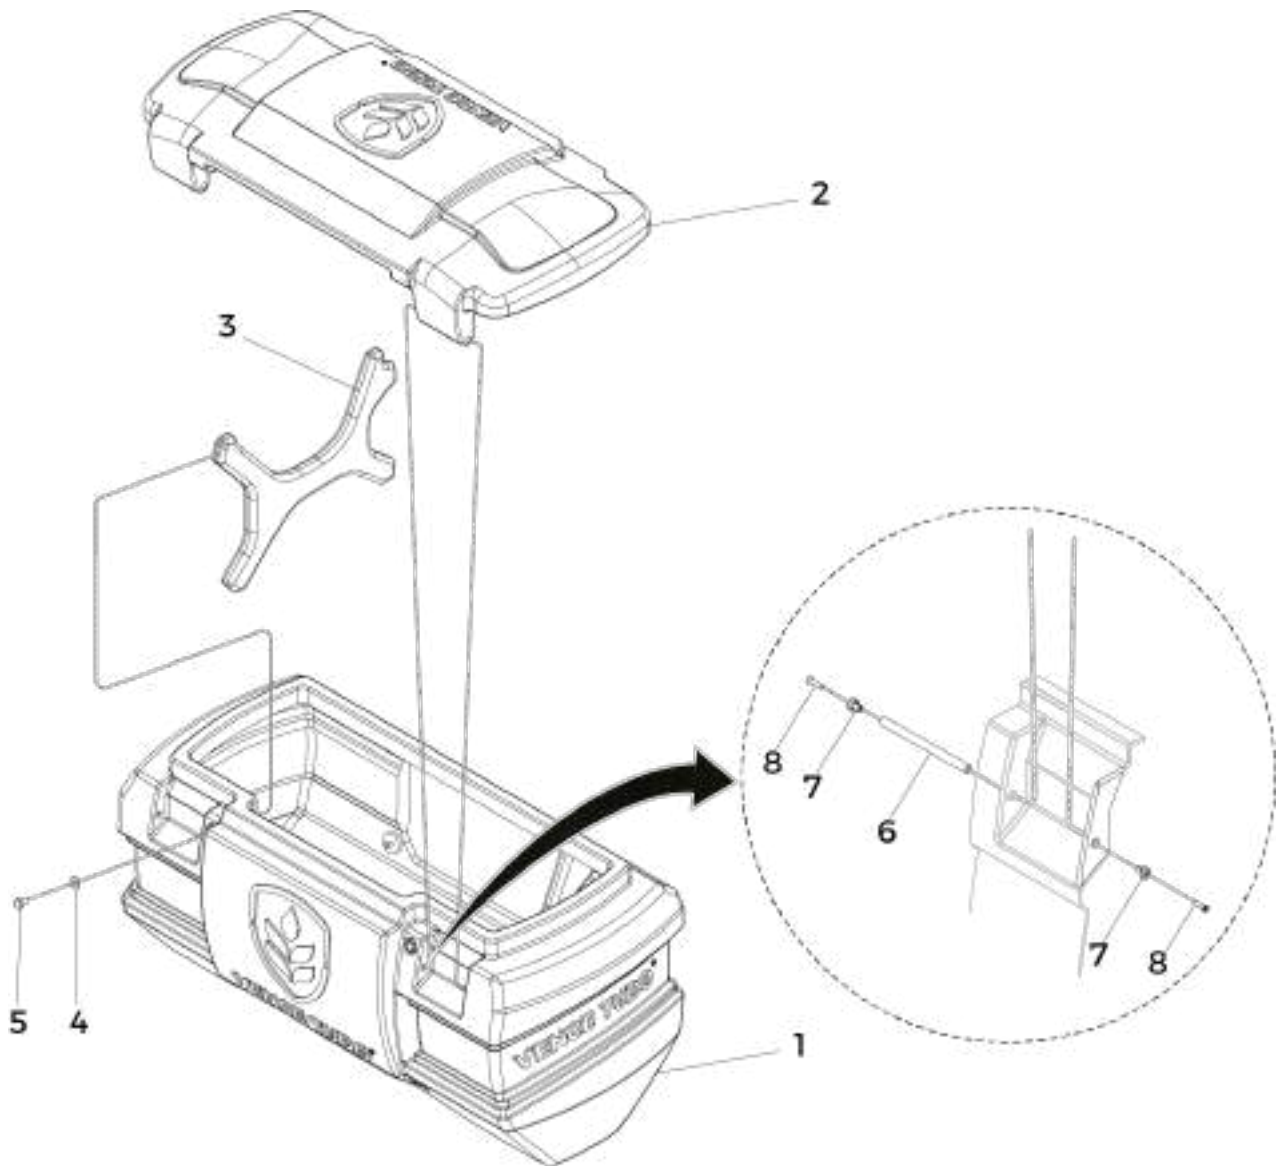

AB FERTILIZER RESERVOIR 3 OUTLETS

Item	Code	Name	Amount
6	051944	ROUND PIPE Ø12.7x0.9x165	2
7	051937	SELF-LOCKING PLASTIC TIP	4
8	051935	INTERNAL SELF-LOCKING PLASTIC TIP	4