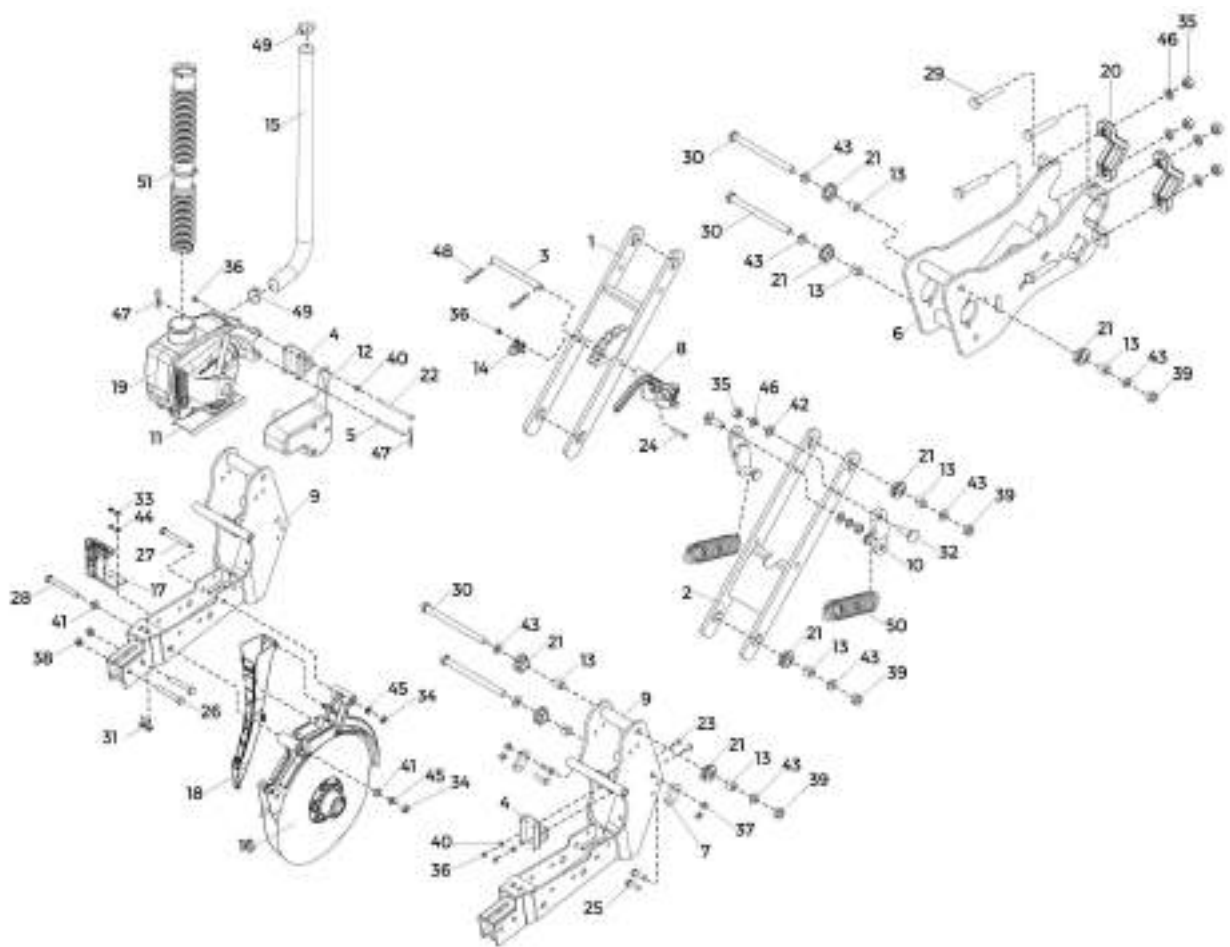

AB LONG SELENIUM SEED ROW - DOGA ENGINE

Item	Code	Name	Amount
1	018178	TOP ARTICULATOR ARM	1
2	018180	LOWER ARTICULATOR ARM	1
3	018215	PIN Ø16 x 187	1
4	018413	SELENIUM METER FIXER	1
5	018418	PIN Ø6.3 x 126	1
6	018421	EXTENDER LINE	1
7	040981	SEED ROW STOPPER	2
8	041258	SPRING PRESSURE REGULATOR	1
9	041716	PNEUMATIC ROW FRAME WITH SCREWED STOP	1
10	043983	LOWER SPRING RETAINER	2
11	044841	LINING	1
12	046063	AB KIT DOGA ENGINE TO SELENIUM	1
13	131267001	INTERNAL BUSHING Ø22xØ16x20,3	8
14	200410001	LOCK	1
15	053707	SEED SPIRAL HOSE Ø 40 x 1500	1
16	230132000	AB SEED DOUBLE DISC PRECISION PLANTING	1
17	230192000	AB REAR METERING SUPPORT	1
18	230207000	AB SEED CONDUCT SELENIUM	1
19	230208000	AB SELENIUM METER	1
20	900005042	CLAMP	2
21	900035004	EXTERNAL BUSHING	8
22	901308130	HEX BOLT M8x1.25x130 DIN 931 8.8 ZFP	1
23	901309020	HEX BOLT M8x1.25x20 DIN 933 8.8 ZFP	2
24	901309045	HEX BOLT M8x1.25x45 DIN 933 8.8 ZFP	1
25	901313035	HEX BOLT M10x1.5x35 DIN 933 8.8 ZFP	4
26	901316080	HEX BOLT M12x1.75x80 DIN 931 8.8 ZFP	2
27	901316100	HEX BOLT M12x1.75x100 DIN 931 8.8 ZFP	1
28	901316110	HEX BOLT M12x1.75x110 DIN 931 8.8 ZFP	1
29	901324080	HEX BOLT M16x2.0x80 DIN 931 8.8 ZFP	4
30	901326210	HEX BOLT M16x2.0x210 DIN 931 8.8 ZFP	4
31	902308025	FRENCH BOLT M8x1.25x25 DIN 603 8.8 ZFP	2
32	902324050	FRENCH BOLT M16x2.0x50 DIN 603 8.8 ZFP	2
33	920000801	HEX NUT M8x1.25 DIN 934 ZFP	2
34	920001201	HEX NUT M12x1.75 DIN 934 ZFP	2
35	920001601	HEX NUT M16x2.0 DIN 934 ZFP	6
36	920110809	HEX LOCK NUT M8x1.25 DIN 985 10.9 ZFB	4
37	920111001	HEX LOCK NUT M10x1.5 DIN EN ISO 10511 ZFP	4
38	920111201	HEX LOCK NUT M12x1.75 DIN EN ISO 10511 ZFP	2
39	920111601	HEX LOCK NUT M16x2.0 DIN EN ISO 10511 ZFP	4
40	921030008	FLAT WASHER Ø8.4xØ17x1.5 DIN 125 ZCA	3
41	921030012	FLAT WASHER Ø13xØ24x2.5 DIN 125A ZCA	2
42	921030016	FLAT WASHER Ø17xØ30x3 DIN 125A ZCA	2
43	921040107	FLAT WASHER Ø16.5xØ28x3	8
44	921050008	SPRING LOCK WASHER B8 DIN 127 ZFP	2
45	921050012	SPRING LOCK WASHER B12 DIN 127 ZFP	2
46	921050016	SPRING LOCK WASHER B16 DIN 127 ZFP	6
47	922051236	LOCK PIN R 3.0x45 ZCA	2
48	922051242	LOCK PIN R 3.0x60 ZCA	2
49	931020351	AUGER CLAMP 38-51 (9mm)	2