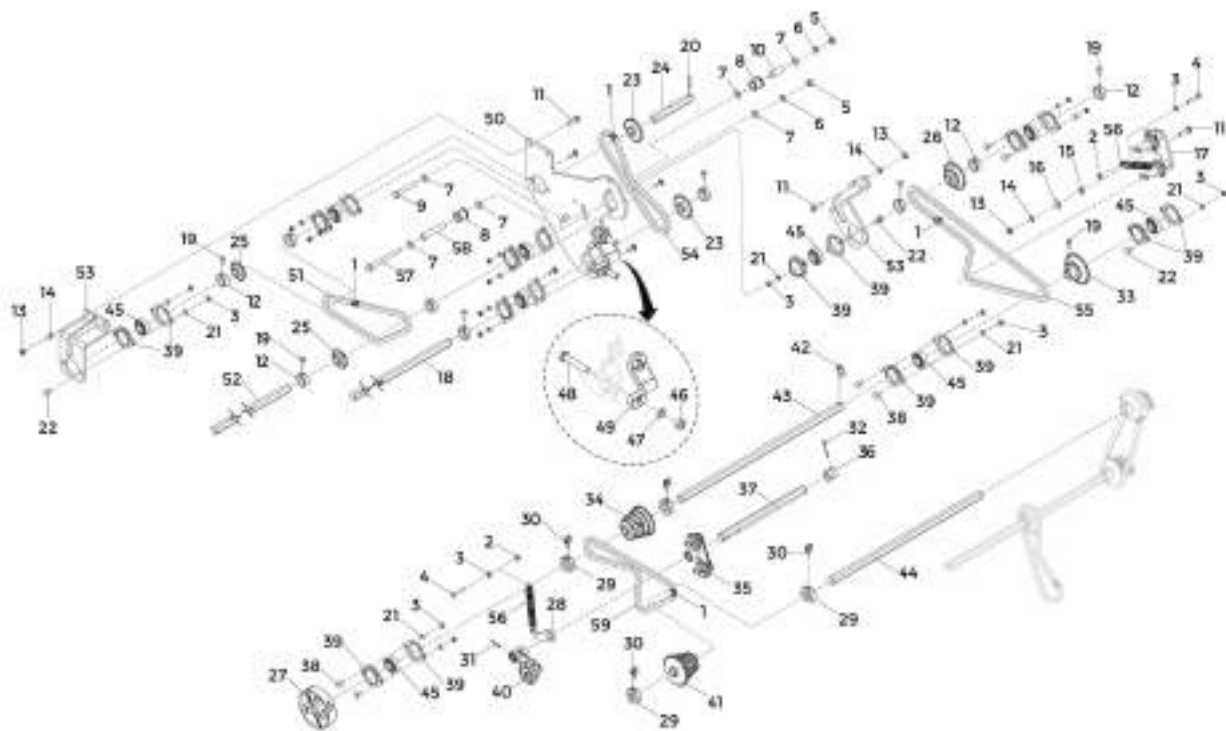

Item	Code	Name	Amount
50	019971	TRANSMISSION SUPPORT	1
51	925010435	ROLLER CHAIN ASA 40 65 LINKS	1
52	466051002	HEX SHAFT 7/8" x 1600 - TIGER FLEX 11200	1
53	230089000	HEX SHAFT SUPPORT	2
54	925010433	ROLLER CHAIN ASA 40 63 LINKS	1
55	925010465	ROLLER CHAIN ASA 40 109 LINKS	1
56	936002009	SPRING	2
57	901316130	HEX BOLT M12x1.75x130 DIN 931 8.8 ZFP	1
58	135047005	BUSHING TENSIONER (Ø12.5xØ17x94)	1
59	925010446	ROLLER CHAIN ASA 40 77 LINKS	1