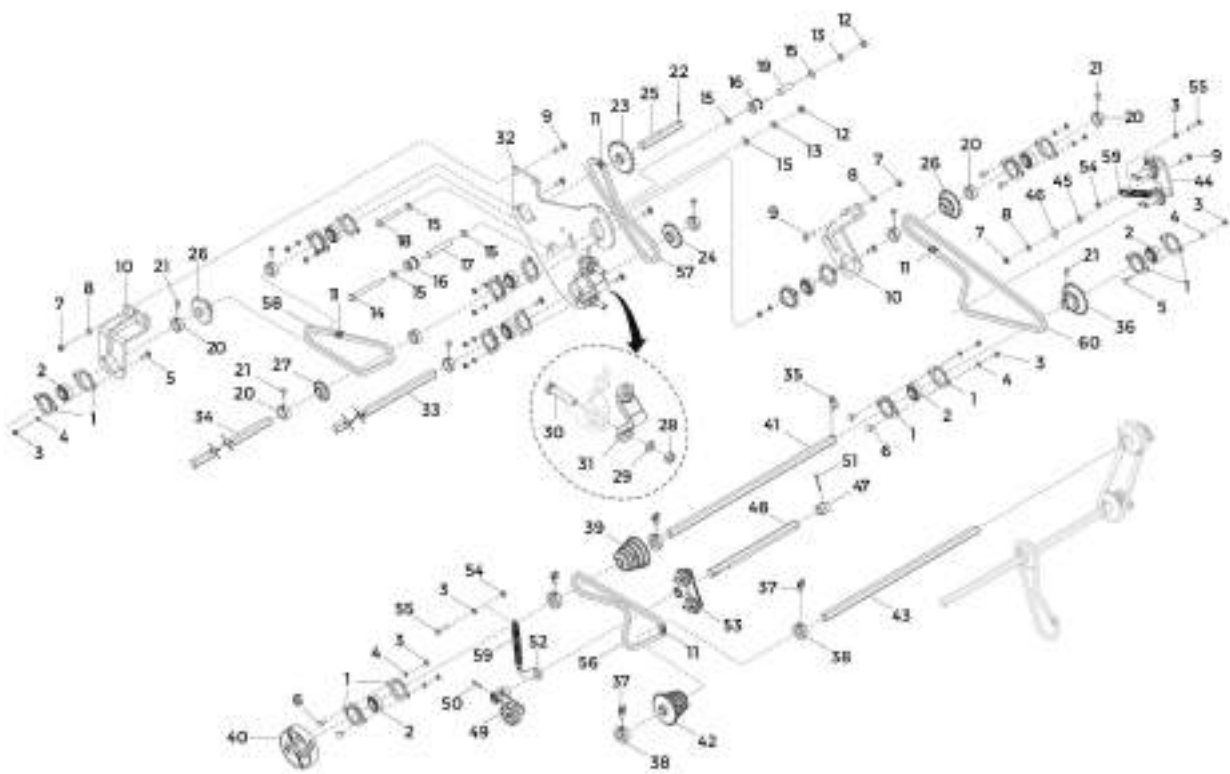

Item	Code	Name	Amount
50	922012432	SPRING PIN 6x36 DIN 1481	1
51	922172234	COTTER PIN 5x40 DIN 94 ZCA	1
52	206028006	SUPPORT	1
53	206078000	AB TENSIONER	1
54	920110809	HEX LOCK NUT M8x1.25 DIN 985 10.9 ZFB	2
55	901309045	HEX BOLT M8x1.25x45 DIN 933 8.8 ZFP	2
56	925010446	ROLLER CHAIN ASA 40 77 LINKS	1
57	925010437	ROLLER CHAIN ASA 40 67 LINKS	1
58	925010435	ROLLER CHAIN ASA 40 65 LINKS	1
59	936002009	SPRING	2
60	925010465	ROLLER CHAIN ASA 40 109 LINKS	1