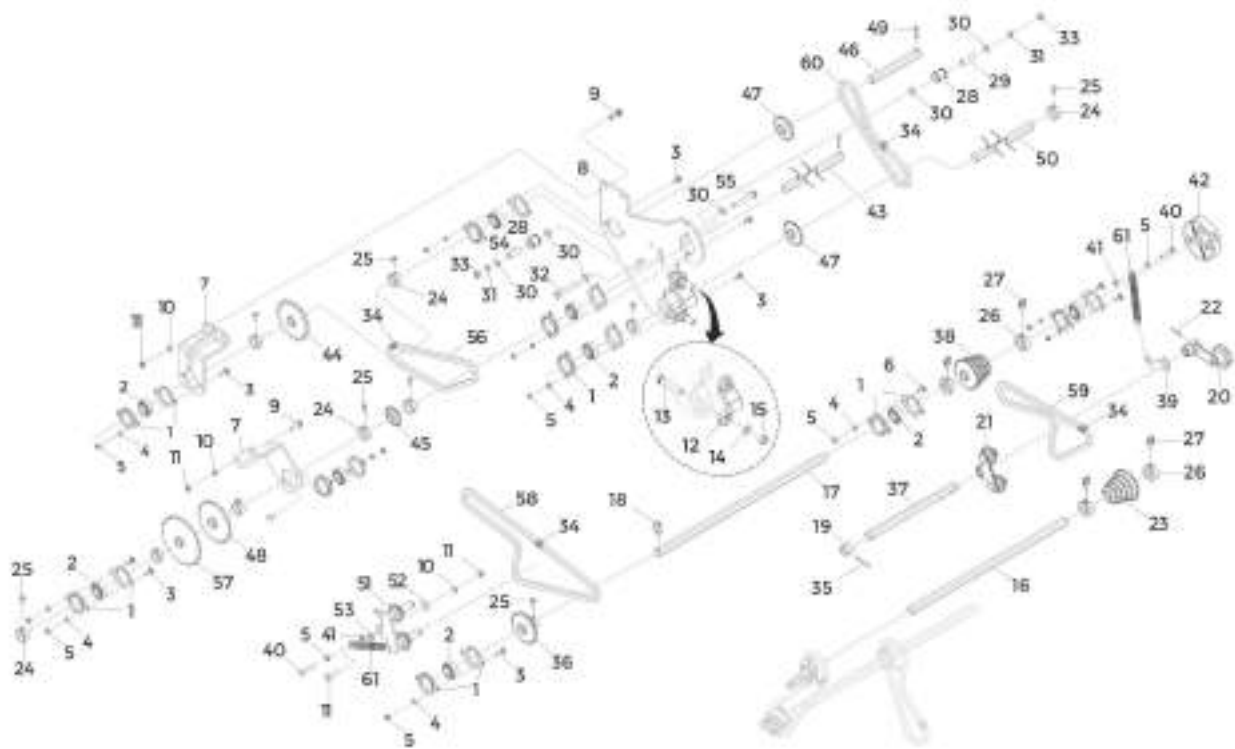

Item	Code	Name	Amount
50	321021001	HEX SHAFT 7/8" x 2849	1
51	200454000	AB TENSIONER	1
52	921010010	FLAT WASHER Ø10.5xØ30x2 DIN 9021 ZCA	1
53	218010003	BUSHING TENSIONER	1
54	135047005	BUSHING TENSIONER (Ø12.5xØ17x94)	1
55	901316130	HEX BOLT M12x1.75x130 DIN 931 8.8 ZFP	1
56	925010435	ROLLER CHAIN ASA 40 65 LINKS	1
57	200818000	SPROCKET Z38 (HEX SHAFT)	1
58	925010471	ROLLER CHAIN ASA 40 117 LINKS	1
59	925010446	ROLLER CHAIN ASA 40 77 LINKS	1
60	925010433	ROLLER CHAIN ASA 40 63 LINKS	1
61	936002009	SPRING	2