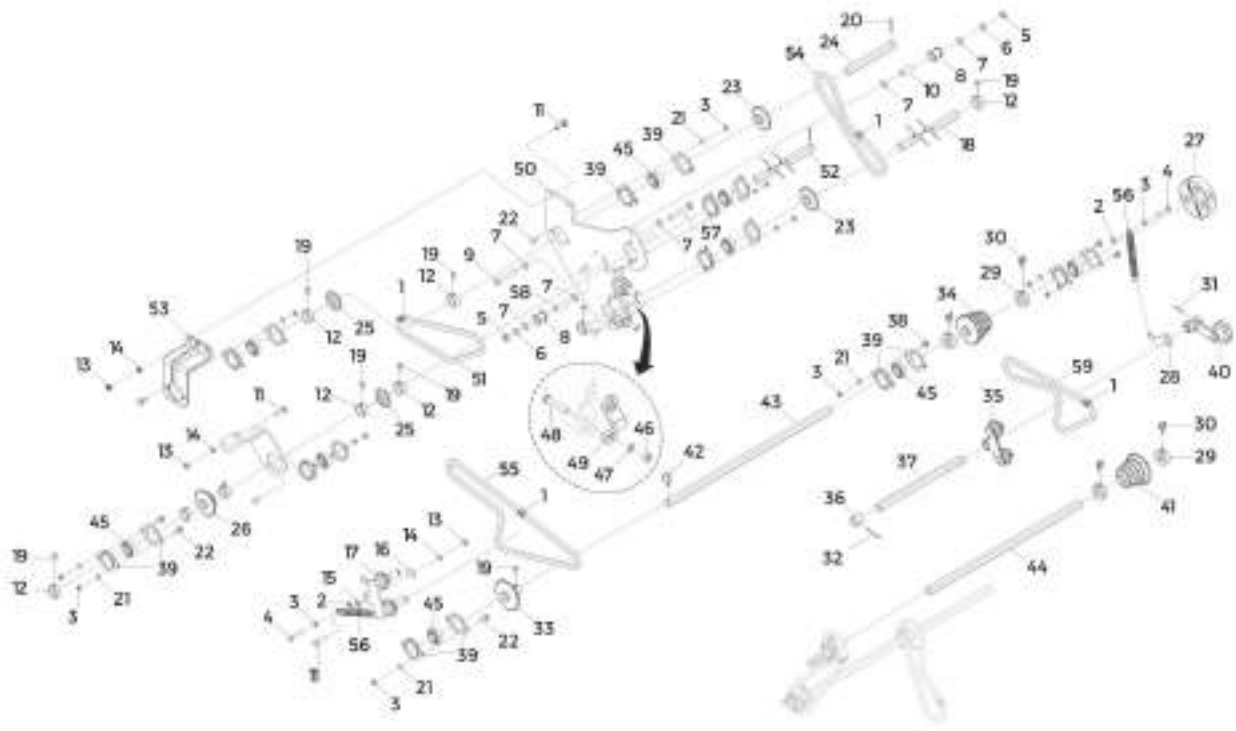

Item	Code	Name	Amount
1	925160400	UNION ASA 40	4
2	920110809	HEX LOCK NUT M8x1.25 DIN 985 10.9 ZFB	2
3	920000801	HEX NUT M8x1.25 DIN 934 ZFP	20
4	901309045	HEX BOLT M8x1.25x45 DIN 933 8.8 ZFP	2
5	920001201	HEX NUT M12x1.75 DIN 934 ZFP	2
6	921050012	SPRING LOCK WASHER B12 DIN 127 ZFP	2
7	921030012	FLAT WASHER Ø13xØ24x2.5 DIN 125A ZCA	6
8	900100266	ROLLER TENSIONER	2
9	901316080	HEX BOLT M12x1.75x80 DIN 931 8.8 ZFP	2
10	230083005	BUSHING TENSIONER	2
11	901313035	HEX BOLT M10x1.5x35 DIN 933 8.8 ZFP	9
12	218019002	HEX SHAFT STOP	7
13	920001001	HEX NUT M10x1.5 DIN 934 ZFP	9
14	921050010	SPRING LOCK WASHER B10 DIN 127 ZFP	9
15	218010003	BUSHING TENSIONER	1
16	921010010	FLAT WASHER Ø10.5xØ30x2 DIN 9021 ZCA	1
17	200454000	AB TENSIONER	1
18	320063001	HEX SHAFT 7/8" x 2390	1
19	901309016	HEX BOLT M8x1.25x16 DIN 933 8.8 ZFP	5
20	922172228	COTTER PIN 5x30 DIN 94 ZCA	2
21	921050008	SPRING LOCK WASHER B8 DIN 127 ZFP	18
22	902308025	FRENCH BOLT M8x1.25x25 DIN 603 8.8 ZFP	14
23	200826000	SPROCKET Z18	2
24	131041003	SHAFT 165	1
25	200767000	SPROCKET Z14 (HEX SHAFT)	2
26	020080	SPROCKET Z14/21	1
27	210164000	AB HEX SHAFT MARKER	1
28	206028006	SUPPORT	1
29	200395000	HEX STOP M8	4
30	200199000	FIXER	4
31	922012432	SPRING PIN 6x36 DIN 1481	1
32	922172234	COTTER PIN 5x40 DIN 94 ZCA	1
33	200443000	SPROCKET Z14/24	1
34	200213000	SPROCKET ODD	1
35	206078000	AB TENSIONER	1
36	206028007	BUSHING	1
37	202059001	SHAFT 363	1
38	902308020	FRENCH BOLT M8x1.25x20 DIN 603 8.8 ZFP	4
39	926030501	OVAL FLANGE 25MM	18
40	206077000	AB HANDLE	1
41	200212000	SPROCKET EVEN	1
42	922032434	LOCK PIN WITH RING 6x40 ZCA	1
43	200008002	SHAFT 695	1
44	200008003	SHAFT 645	1
45	927210501	HEX BEARING 7/8" SK014 205 KRRB AH02	9
46	920001601	HEX NUT M16x2.0 DIN 934 ZFP	2
47	921050016	SPRING LOCK WASHER B16 DIN 127 ZFP	2
48	901324085	HEX BOLT M16x2.0x85 DIN 931 8.8 ZFP	2
49	900005042	CLAMP	1