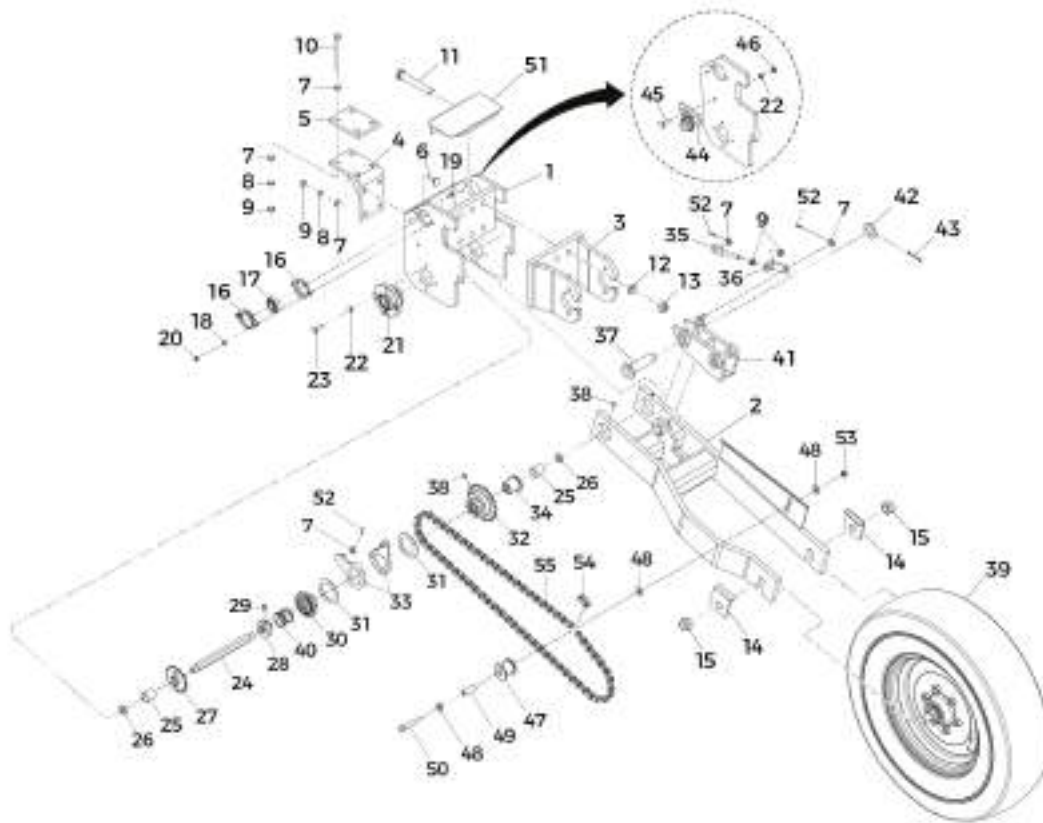

AB LEFT WHEEL

Item	Code	Name	Amount
50	901316080	HEX BOLT M12x1.75x80 DIN 931 8.8 ZFP	1
51	202205001	SHIELD WHEEL	1
52	922171216	COTTER PIN 3x20 DIN 94 ZCA	3
53	920111201	HEX LOCK NUT M12x1.75 DIN EN ISO 10511 ZFP	1
54	925165000	UNION CA 2050	1
55	925015033	ROLLER CHAIN C 2050 63 LINKS	1