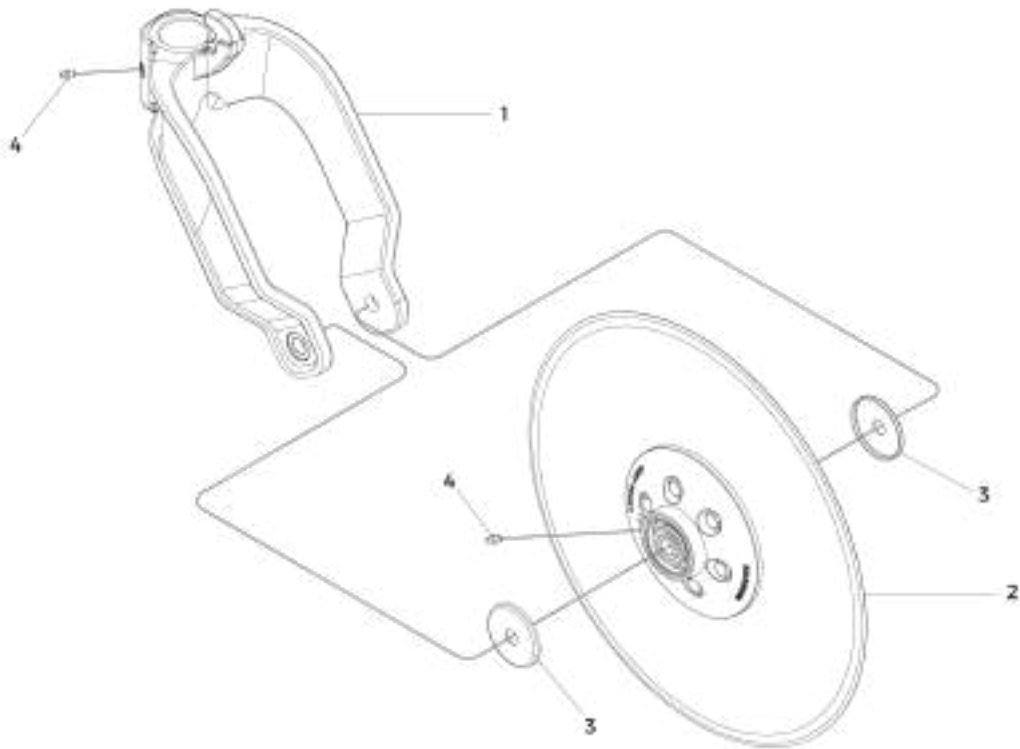

AB FLAT CUTTING DISK 20"

Item	Code	Name	Amount
1	200855001	CUTTING DISK SUPPORT	1
1	200855001	CUTTING DISK SUPPORT	1
2	301056000	AB DISK 20"	1
2	301056000	AB DISK 20"	1
3	200013004	SHIELD	2
3	200013004	SHIELD	2
4	924080000	STRAIGHT GREASE FITTING M8x1 DIN 71412	2
4	924080000	STRAIGHT GREASE FITTING M8x1 DIN 71412	2