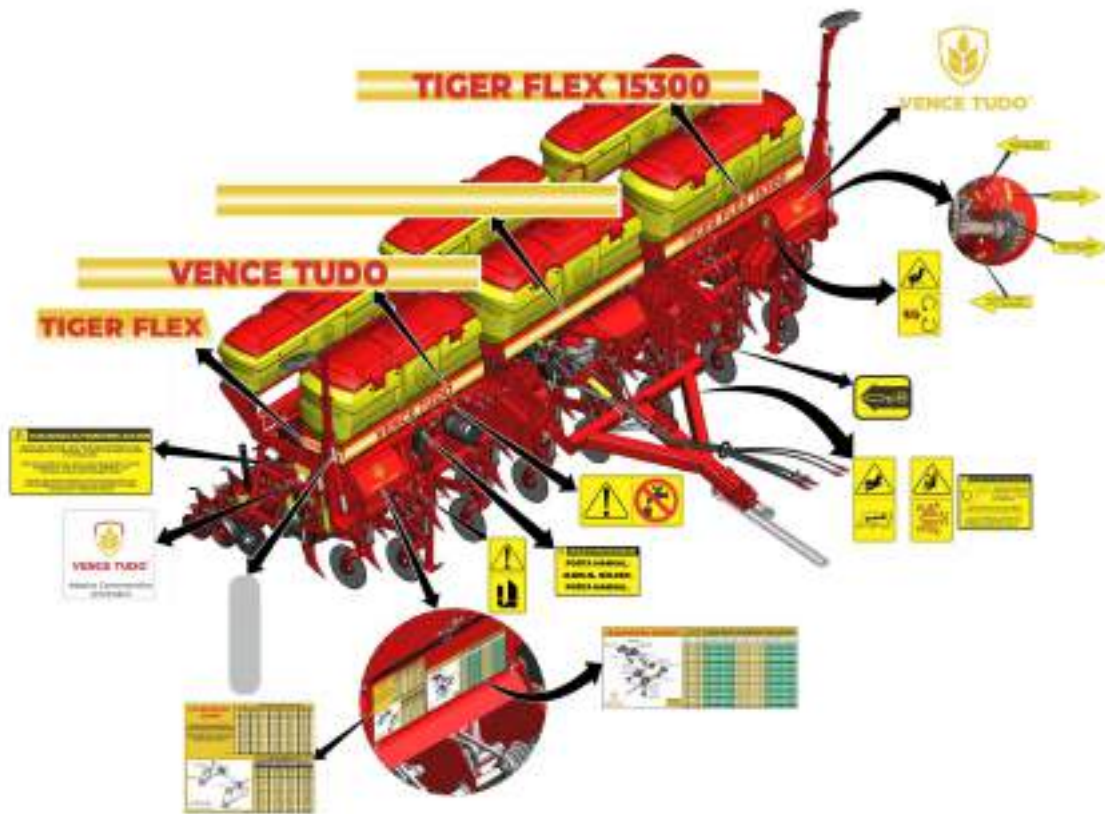

ENGLISH ADHESIVES

Item	Code	Name	Amount
1	AD ING_MEC	ENGLISH MECHANICAL ADHESIVES	1
2	AD ING_PNEUM	ENGLISH PNEUMATIC ADHESIVES	1