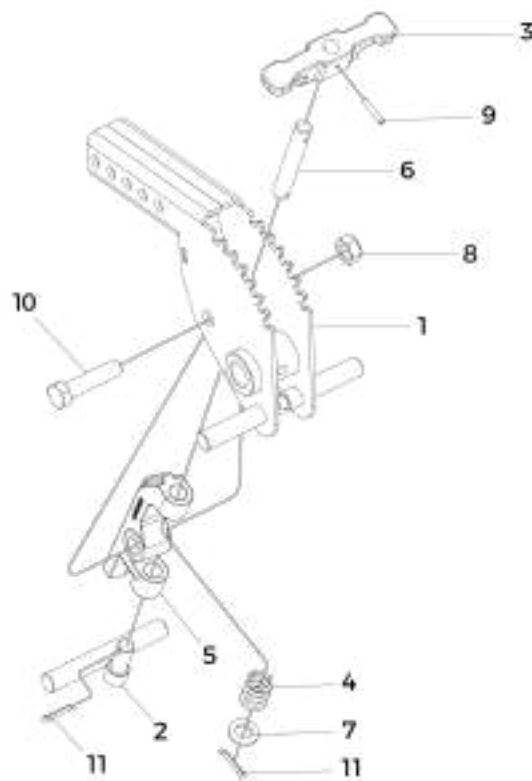

AB FRAME

Item	Code	Name	Amount
1	301197000	LIMITER STRUCTURE	1
2	300047000	STOP PIN	1
3	300036002	HANDLE	1
4	936001012	SPRING	1
5	900005077	REGULATOR	1
6	300036003	PIN	1
7	921030016	FLAT WASHER Ø17xØ30x3 DIN 125A ZCA	1
8	920111601	HEX LOCK NUT M16x2.0 DIN EN ISO 10511 ZFP	1
9	922012228	SPRING PIN 5x30 DIN 1481	1
10	901324065	HEX BOLT M16x2.0x65 DIN 931 8.8 ZFP	1
11	922172224	COTTER PIN 5x25 DIN 94 ZCA	2