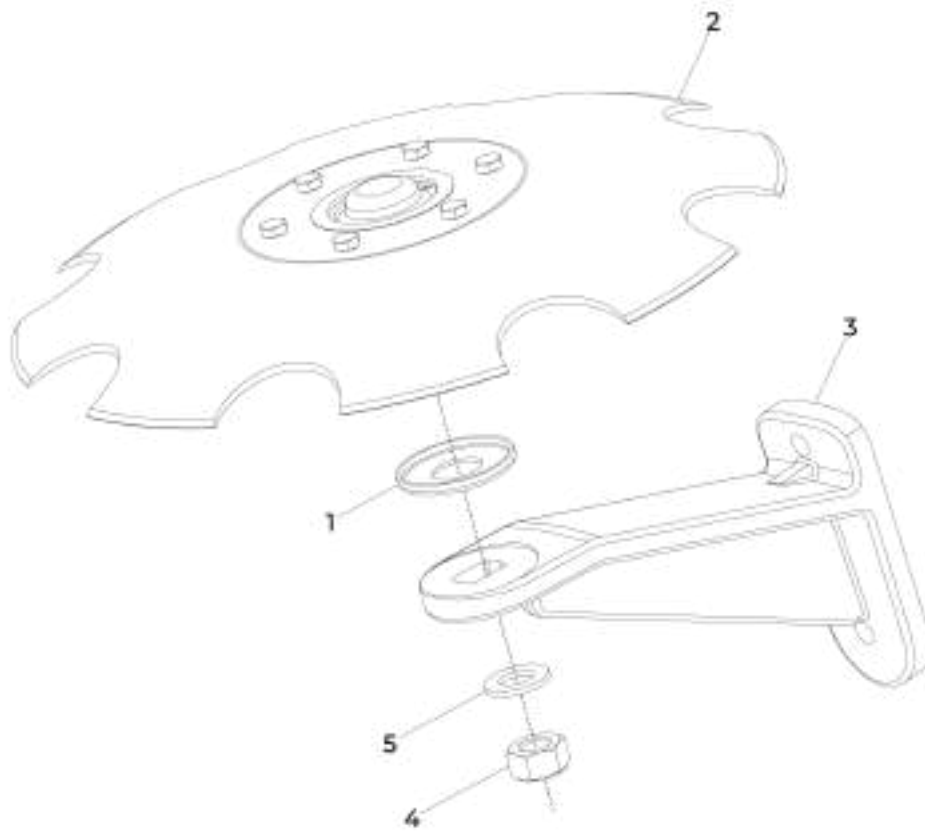

AB MARKER DISK 16"

Item	Code	Name	Amount
1	200061002	PROTECTOR	1
2	200278000	AB DISK 16"	1
3	900005344	DISK SUPPORT	1
4	920111801	HEX LOCK NUT M18x2.5 DIN EN ISO 10511 ZFP	1
5	921030018	FLAT WASHER Ø19xØ34x3 DIN 125 A ZCA	1