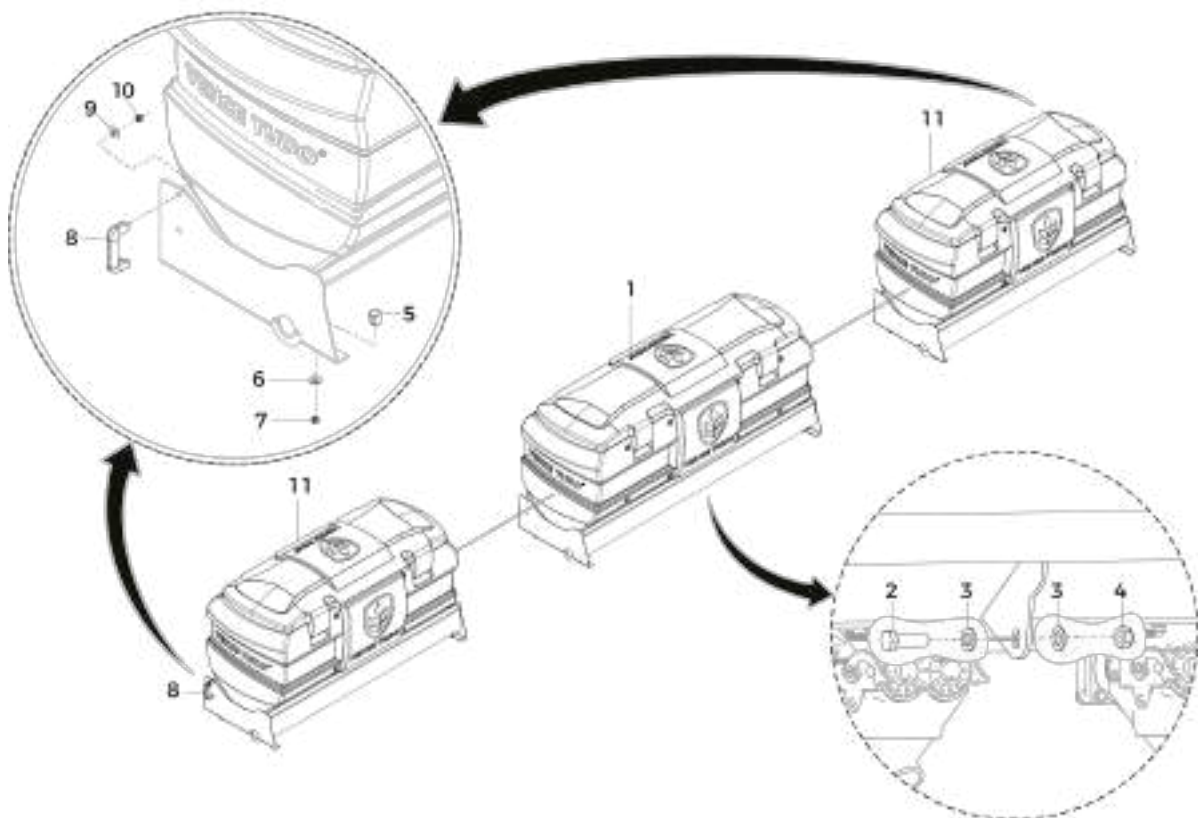

CYLINDER

Item	Code	Name	Amount
1	019385	AB HYDRAULIC CYLINDER 3 1/2"	1
2	200918000	AB HYDRAULIC CYLINDER (63.5 x 173 x 31.75)	1

CRADLE

Item	Code	Name	Amount
1	030170	AB FERTILIZER RESERVOIR TIGER 13300	1
2	035218	AB TOPLANTING FERTILIZER RESERVOIR TIGER 13300	1
3	029623	AB FERTILIZER RESERVOIR TIGER 15300	1
4	035219	AB TOPLANTING FERTILIZER RESERVOIR TIGER 15300	1
5	030482	AB FERTILIZER RESERVOIR TIGER 17300	1
6	035220	AB FERTILIZER RESERVOIR TOPLANTING TIGER 17300	1
7	034368	AB FERTILIZER RESERVOIR TIGER 19300	1
8	035221	AB FERTILIZER RESERVOIR TOPLANTING TIGER 19300	1