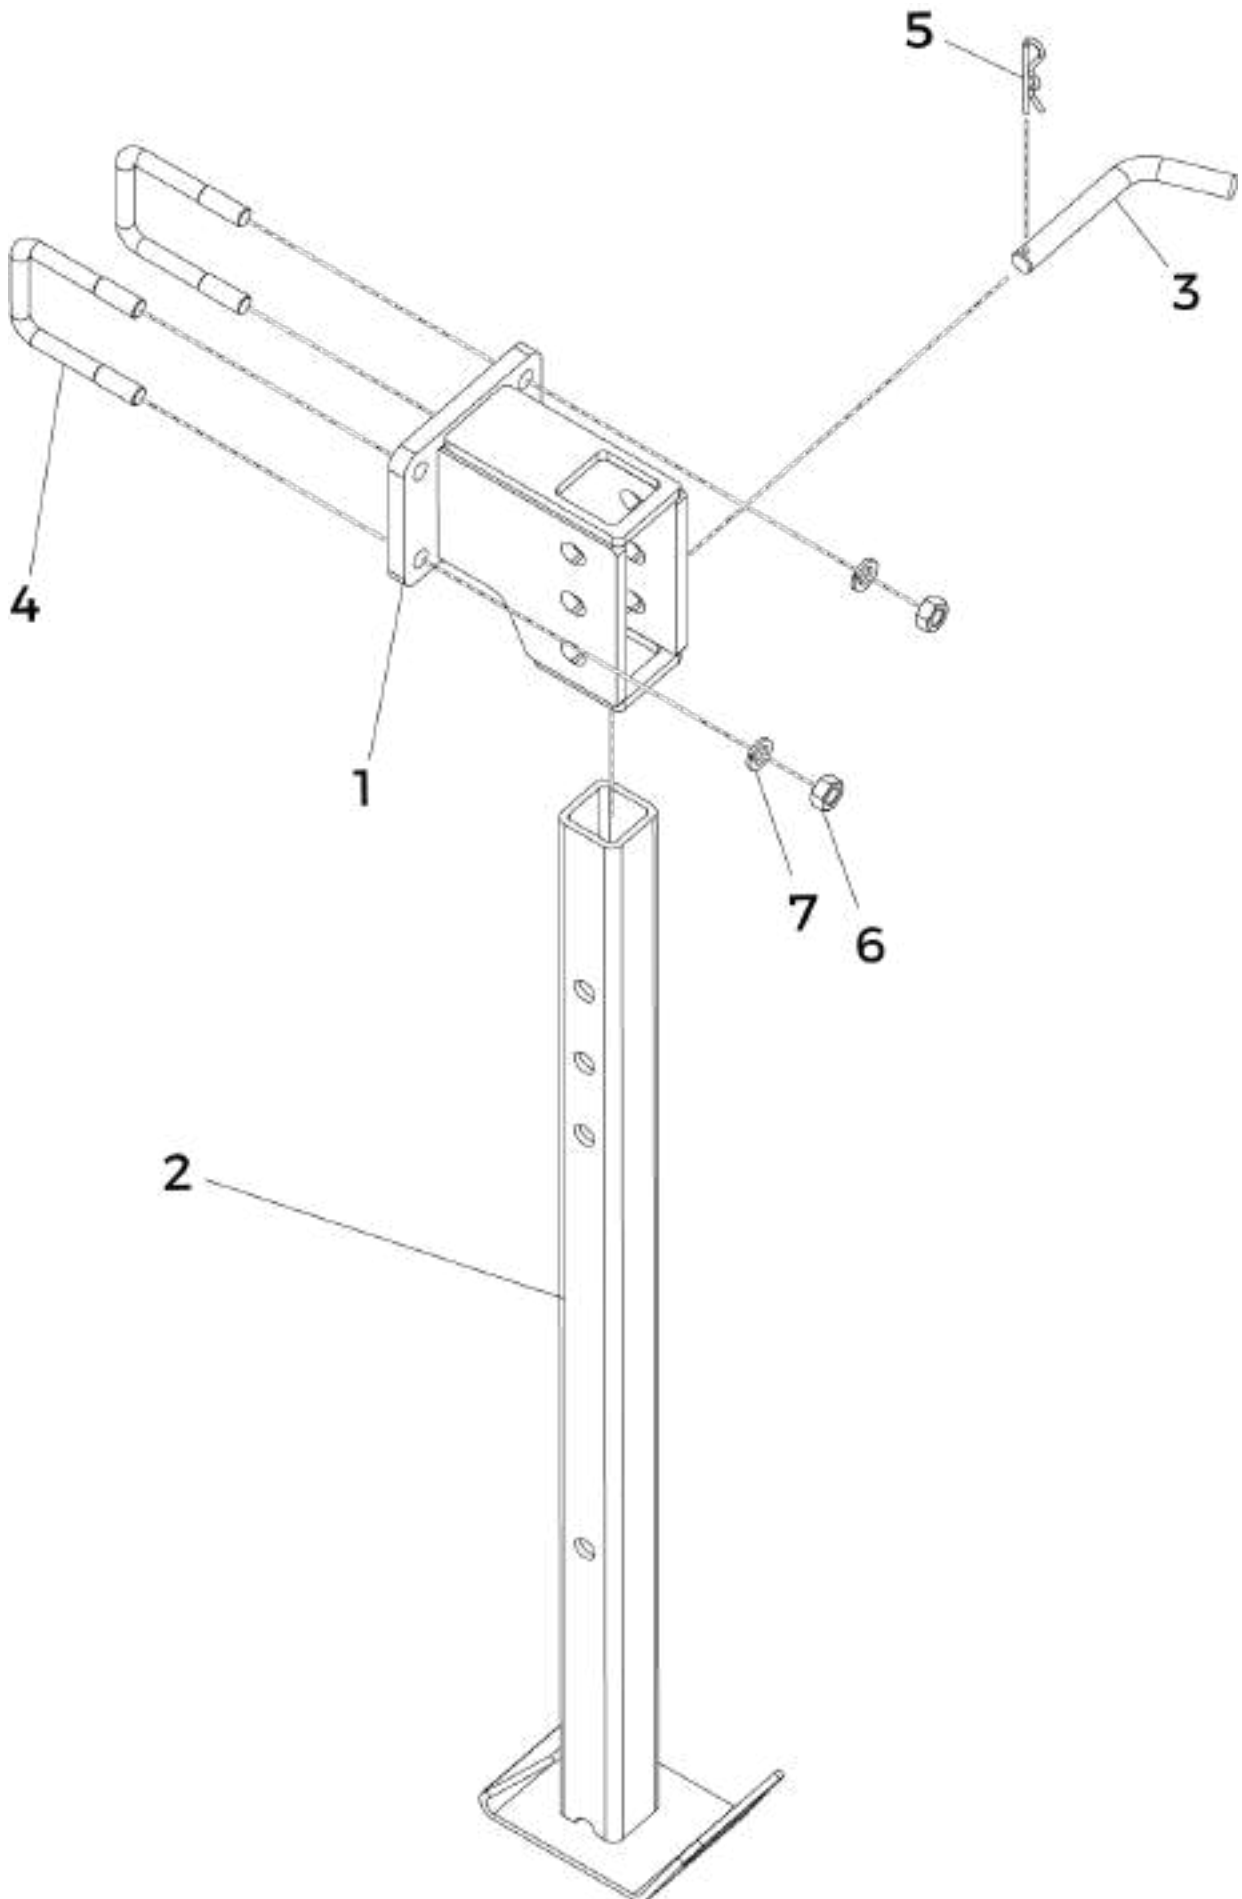

AB SUPPORT LEG

Item	Code	Name	Amount
1	201250000	STAND SUPPORT	1
2	201251000	STAND	1
3	200001003	PIN	1
4	301038001	CLAMP M16	2
5	922051848	LOCK PIN R 4.0x75 ZCA	1
6	920001601	HEX NUT M16x2.0 DIN 934 ZFP	4
7	921050016	SPRING LOCK WASHER B16 DIN 127 ZFP	4