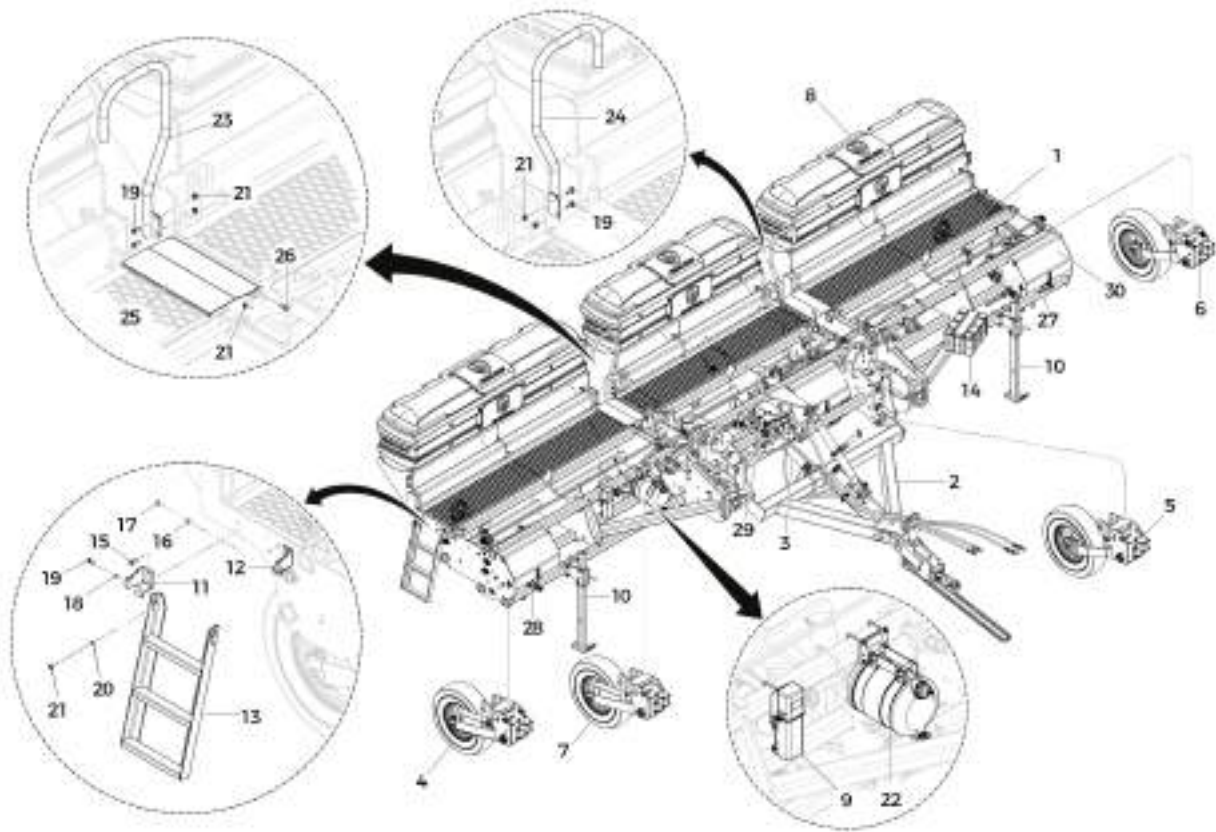

AB SET TIGER FLEX 17300 MECHANICAL

Item	Code	Name	Amount
1	030423	AB FRAME ARTICULATION TIGER FLEX 17300	1
2	029022	AB HEADER	1
3	029562	AB HYDRAULIC HEADER LIFT SYSTEM	1
4	018892	AB LEFT WHEEL	1
5	018897	AB AUXILIARY WHEEL RIGHT	1
6	018875	AB RIGHT WHEEL	2
7	018903	AB AUXILIARY WHEEL LEFT	2
8	030485	AB SEED RESERVOIR TIGER 17300	1
9	203141000	AB MANUAL DOOR	1
10	201252000	AB SUPPORT LEG	2
11	301001008	LEFT SUPPORT	2
12	301001009	RIGHT SUPPORT	2
13	301010000	LADDER	2
14	029711	AB ACCESSORY BOX	1
15	901313030	HEX BOLT M10x1.5x30 DIN 933 8.8 ZFP	8
16	921050010	SPRING LOCK WASHER B10 DIN 127 ZFP	8
17	920001001	HEX NUT M10x1.5 DIN 934 ZFP	8
18	206001001	BUSHING	4
19	901313025	HEX BOLT M10x1.5x25 DIN 933 8.8 ZFP	8
20	921030010	FLAT WASHER Ø10.5xØ21x2 DIN 125A ZCA	4
21	920111001	HEX LOCK NUT M10x1.5 DIN EN ISO 10511 ZFP	12
22	200929000	AB SUPPORT BARREL	1
23	017904	RIGHT HANDRAIL	1
24	029732	LEFT HANDRAIL	1
25	029735	ARTICULATED PLATFORM	2
26	901312055	HEX BOLT M10x1.5x55 DIN 931 8.8 ZFP	4
27	200783000	AB RATCHET ACTUATION RIGHT LEVER	2
28	200813000	AB RATCHET ACTUATION LEFT LEVER	1
29	030422	AB LIFT HYDRAULIC SYSTEM TIGER 17300	1
30	025444	AB TRANSMISSION COVER	3