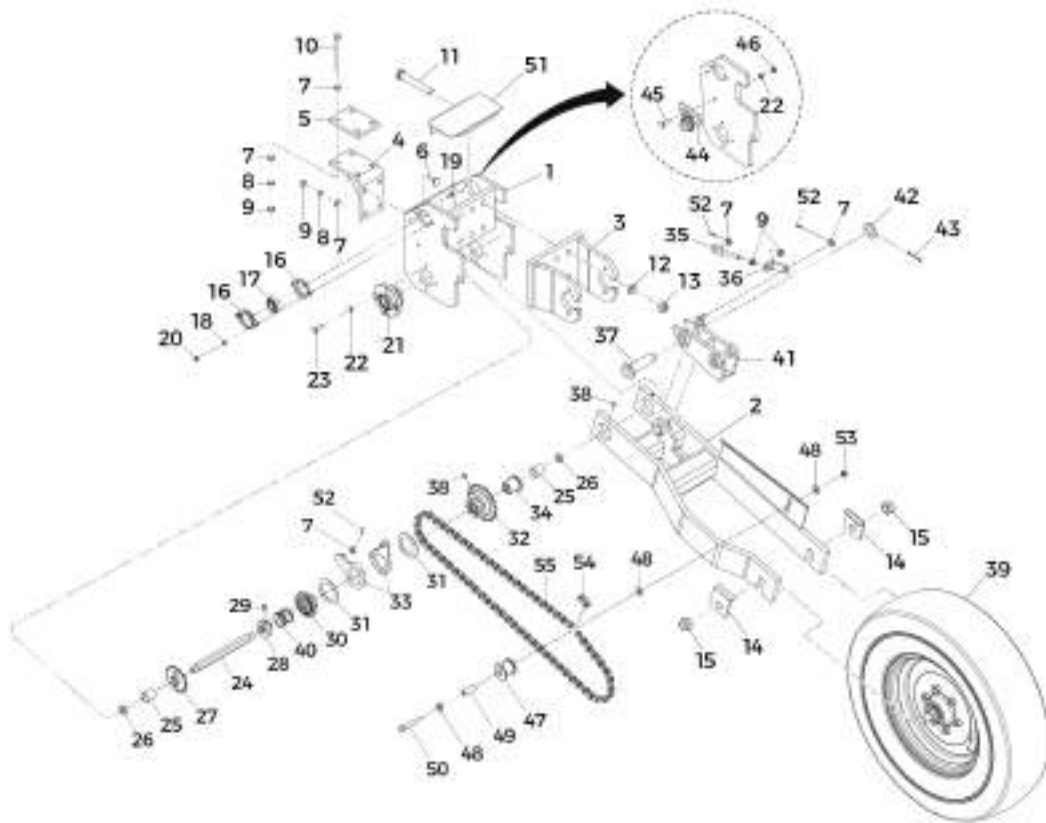

AB AUXILIARY WHEEL 7.00-16

Item	Code	Name	Amount
1	018865	AB WHEEL 7.00-16	1
2	202132000	AB CENTER WHEEL HUB	1
3	920205608	WHEEL CONIC HEX NUT 90° 9/16" UNF	6

AB CENTER WHEEL HUB

Item	Code	Name	Amount
1	200110001	HUB	1
2	927050007	TAPERED BEARING 32207	2
3	202126001	SHAFT	1
4	928010127	RETAINER 01081 BR 42x72x12	2
5	918390050	STUD BOLT 9/16" x 2" UNF G-5 ZFP	6
6	202126003	SPACER	1
7	924080000	STRAIGHT GREASE FITTING M8x1 DIN 71412	1