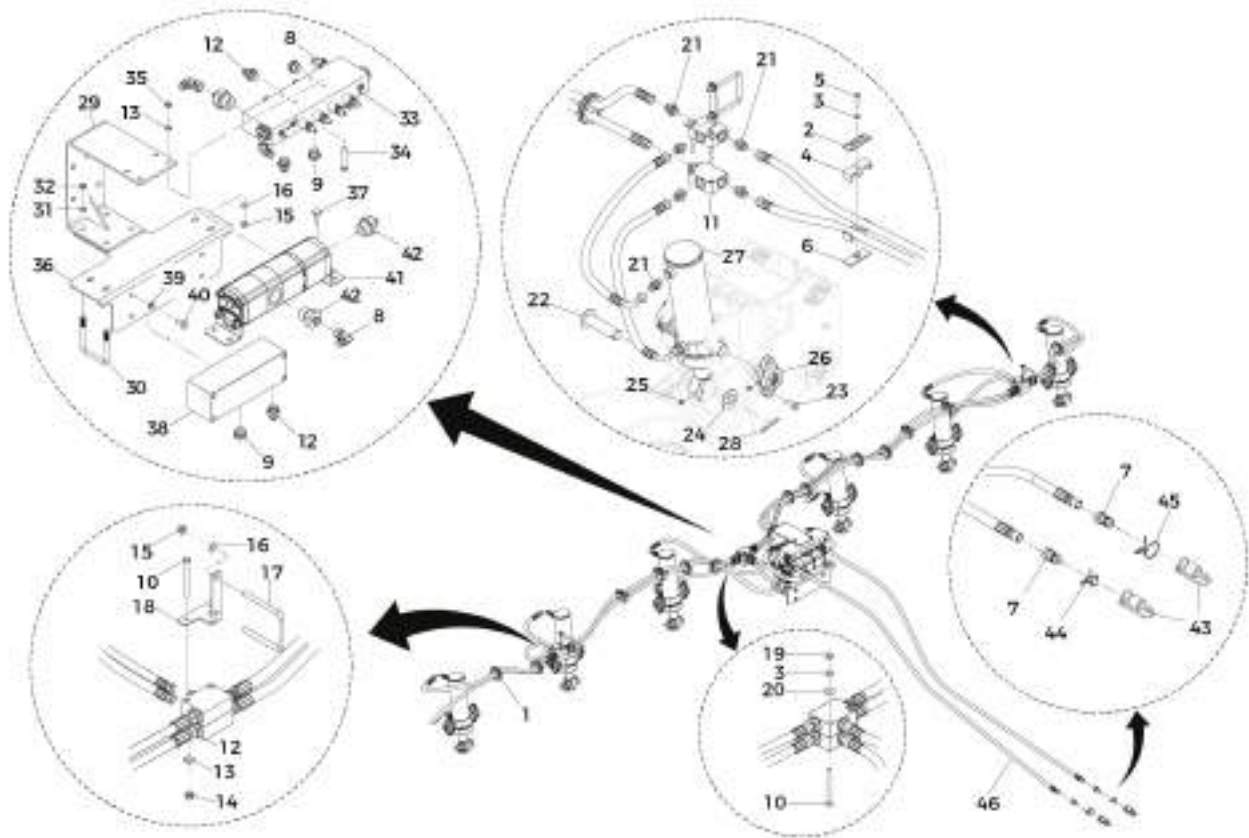

AB LIFT HYDRAULIC SYSTEM TIGER 13300

Item	Code	Name	Amount
1	900110027	RUBBER RING 12.5mm	11
2	PMG4832-2	TOP LOCK HOSE	4
3	921050008	SPRING LOCK WASHER B8 DIN 127 ZFP	6
4	PMG4832-1	PIPE CONDUCTOR	8
5	901308065	HEX BOLT M8x1.25x65 DIN 931 8.8 ZFP	4
6	PMG4832-3	LOWER LOCK HOSE	4
7	932034101	QUICK COUPLING 1/2" NPT MALE	2
8	932022007	MALE ADAPTER 3/4" 90° JIC 37 x FEMALE 3/4" GIR. JIC 37	5
9	932028502	MALE CAP 7/8" UNF O'RING	3
10	901308090	HEX BOLT M8x1.25x90 DIN 931 8.8 ZFP	6
11	305055001	DIVIDER BLOCK "T"	6
12	932022142	MALE ADAPTER 3/4" UNF JIC x 7/8" UNF O'RING	32
13	921030008	FLAT WASHER Ø8.4xØ17x1.5 DIN 125 ZCA	6
14	920110801	HEX LOCK NUT M8x1.25 DIN EN ISO 10511 ZFP	4
15	920111001	HEX LOCK NUT M10x1.5 DIN EN ISO 10511 ZFP	8
16	921030010	FLAT WASHER Ø10.5xØ21x2 DIN 125A ZCA	8
17	301147003	CLAMP M10	2
18	019425	BLOCK SUPPORT	2
19	920000801	HEX NUT M8x1.25 DIN 934 ZFP	2
20	921010008	FLAT WASHER Ø8.4xØ24x2 DIN 9021 ZCA	2
21	932022103	ADAPTER MALE 3/4" UNF O'RING x 3/4" UNF JIC	12
22	131166000	PIN Ø 29.8x102	6
23	901317030	HEX BOLT M12x175x30 DIN 933 8.8 ZFP	24
24	921040006	FLAT WASHER Ø30.5xØ56x4.75 ZCA	6
25	924080000	STRAIGHT GREASE FITTING M8x1 DIN 71412	18
26	100001008	BUSHING	12
27	019385	AB HYDRAULIC CYLINDER 3 1/2"	6
28	922172438	COTTER PIN 6x50 DIN 94 ZCA	6
29	019405	LIMITER VALVE SUPPORT	1
30	019419	CLAMP M12 (SQUARE PIPE 80)	2
31	921030012	FLAT WASHER Ø13xØ24x2.5 DIN 125A ZCA	4
32	920111201	HEX LOCK NUT M12x1.75 DIN EN ISO 10511 ZFP	4
33	411109000	LIFT SYSTEM VALVE LIMITER	1
34	913308060	HEXAGONAL BOLT HEAD M8x1.25x60 DIN 912 8.8 ZFP	2
35	920110809	HEX LOCK NUT M8x1.25 DIN 985 10.9 ZFB	2
36	019417	DIRECTIONAL VALVE SUPPORT	1
37	901313025	HEX BOLT M10x1.5x25 DIN 933 8.8 ZFP	4
38	411019001	RETURN BLOCK 120 LITERS	1
39	921050010	SPRING LOCK WASHER B10 DIN 127 ZFP	4
40	901313020	HEX BOLT M10x1.5x20 DIN 933 8.8 ZFP	4
41	401272000	TRIPLE ROTATING VALVE 120 LITERS	1
42	932029040	MALE ADAPTER 1 5/16" UNF O'RING x 3/4" UNF JIC	4
43	932028301	FEMALE COVER	2
44	900100577	PRESURE SEAL (HOSE PRESSURE)	1
45	900100578	RETURN SEAL (RETURN HOSE)	1
46	030188	AB LIFT HYDRAULIC HOSE TIGER 13300	1