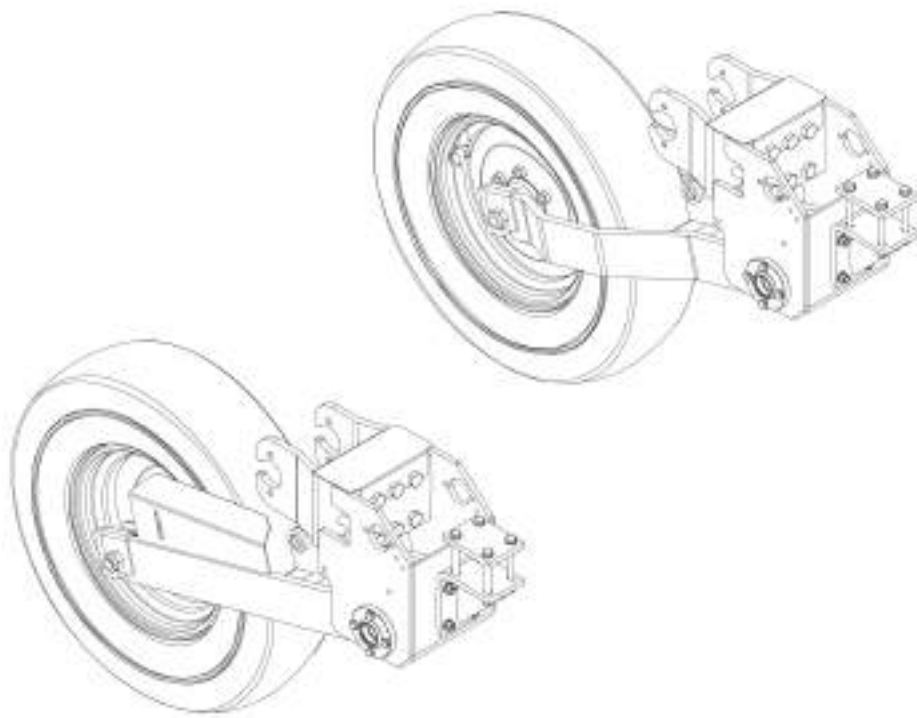

WHEEL

Item	Code	Name	Amount
1	018875	AB RIGHT WHEEL	1
2	018892	AB LEFT WHEEL	1
3	018897	AB AUXILIARY WHEEL RIGHT	1
4	018903	AB AUXILIARY WHEEL LEFT	1
5	018900	AB AUXILIARY WHEEL 7.00-16	1
6	018870	AB WHEEL	1
7	018865	AB WHEEL 7.00-16	1