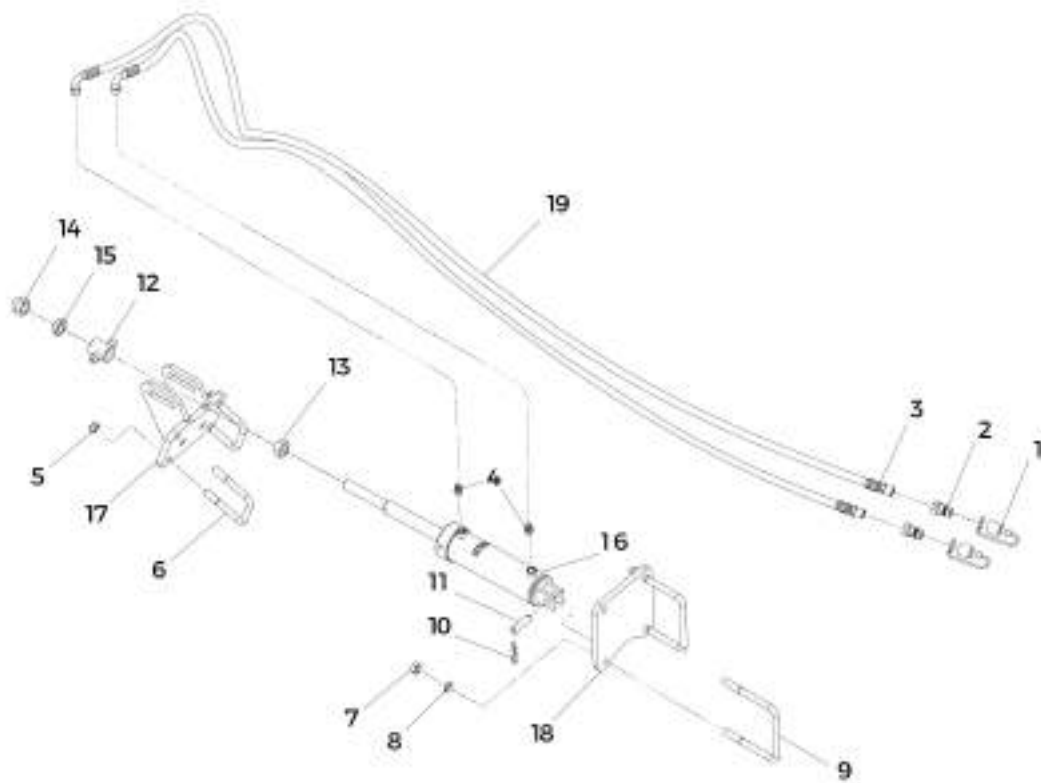

AB HYDRAULIC HEADER LIFT SYSTEM

Item	Code	Name	Amount
1	932028301	FEMALE COVER	2
2	932034101	QUICK COUPLING 1/2" NPT MALE	2
3	135100000	AB HOSE 3/8" x 4633	2
4	932022110	MALE ADAPTER FITTING 9/16" UNF O'RING x 9/16" UNF JIC Ø1mm	2
5	920111601	HEX LOCK NUT M16x2.0 DIN EN ISO 10511 ZFP	4
6	301038001	CLAMP M16	2
7	920001601	HEX NUT M16x2.0 DIN 934 ZFP	4
8	921050016	SPRING LOCK WASHER B16 DIN 127 ZFP	4
9	210094021	CLAMP M16	2
10	922051242	LOCK PIN R 3.0x60 ZCA	2
11	200207001	PIN	1
12	135103000	GUIDE	1
13	920002402	HEX NUT M24x2 DIN 934 ZFP	1
14	920112402	HEX LOCK NUT M24x2 DIN EN ISO 10511 ZFP	1
15	200917001	BUSHING Ø25xØ40x12	1
16	200918000	AB HYDRAULIC CYLINDER (63.5 x 173 x 31.75)	1
17	029552	LIFT ARTICULATOR HEADER	1
18	029557	LOWER SUPPORT	1
19	135100000	AB HOSE 3/8" x 4633	1