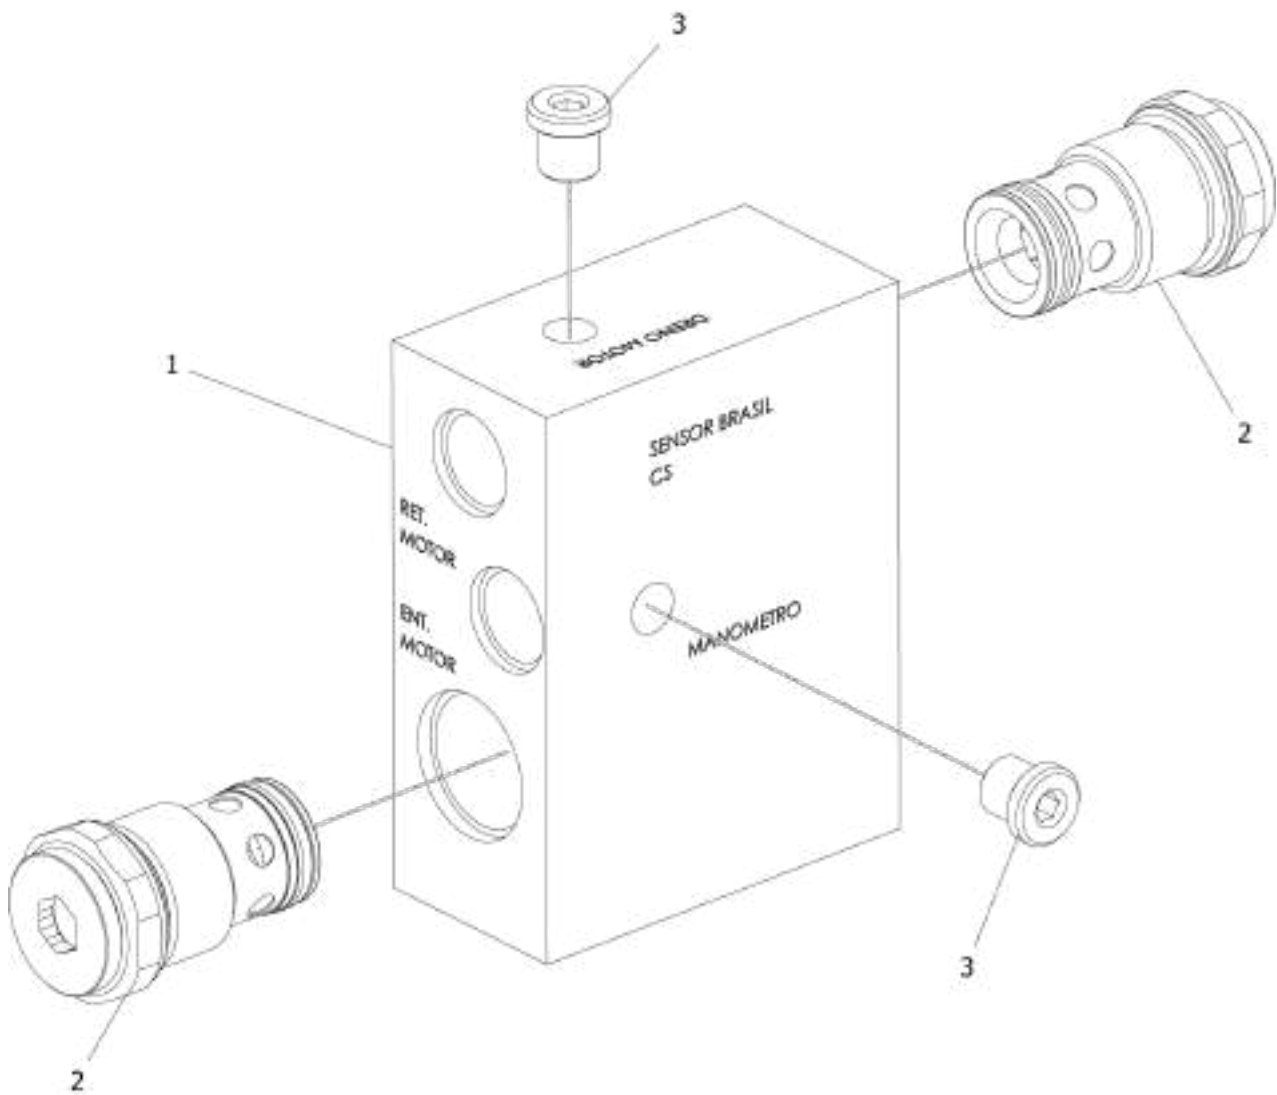

AB HYDRAULIC SYSTEM TURBINE WITH SECURITY VALVE

Item	Code	Name	Amount
1	018980	AB HYDRAULIC SYSTEM SELENIUM PNEUMATIC	1
2	203141002	CLAMP M8 (SQUARE PIPE 80)	2
3	230172002	VALVE SUPPORT	1
4	230173000	AB HOSE 1/2" x 4000	1
5	230174000	AB HOSE 5/8" x 4000	1
6	230175000	AB HOSE 1/2" x 2400	1
7	230176000	AB HOSE 5/8" x 2400	1
8	230179000	AB REGULATING VALVE	1
9	900100577	PRESURE SEAL (HOSE PRESSURE)	1
10	900100578	RETURN SEAL (RETURN HOSE)	1
11	901309025	HEX BOLT M8x1.25x25 DIN 933 8.8 ZFP	3
12	901317035	HEX BOLT M12x1.75x35 DIN 933 8.8 ZFP	2
13	920000801	HEX NUT M8x1.25 DIN 934 ZFP	4
14	920111201	HEX LOCK NUT M12x1.75 DIN EN ISO 10511 ZFP	2
15	921030012	FLAT WASHER Ø13xØ24x2.5 DIN 125A ZCA	2
16	921050008	SPRING LOCK WASHER B8 DIN 127 ZFP	7
17	921050012	SPRING LOCK WASHER B12 DIN 127 ZFP	2
18	932022118	MALE ADAPTER 7/8" UNF O'RING x 7/8" UNF JIC	4
19	932022714	MALE ADAPTER M22x1.5 x 3/4" UNF JIC	2
20	932028301	FEMALE COVER	2
21	932034101	QUICK COUPLING 1/2" NPT MALE	2
22	936004002	SPRING	2