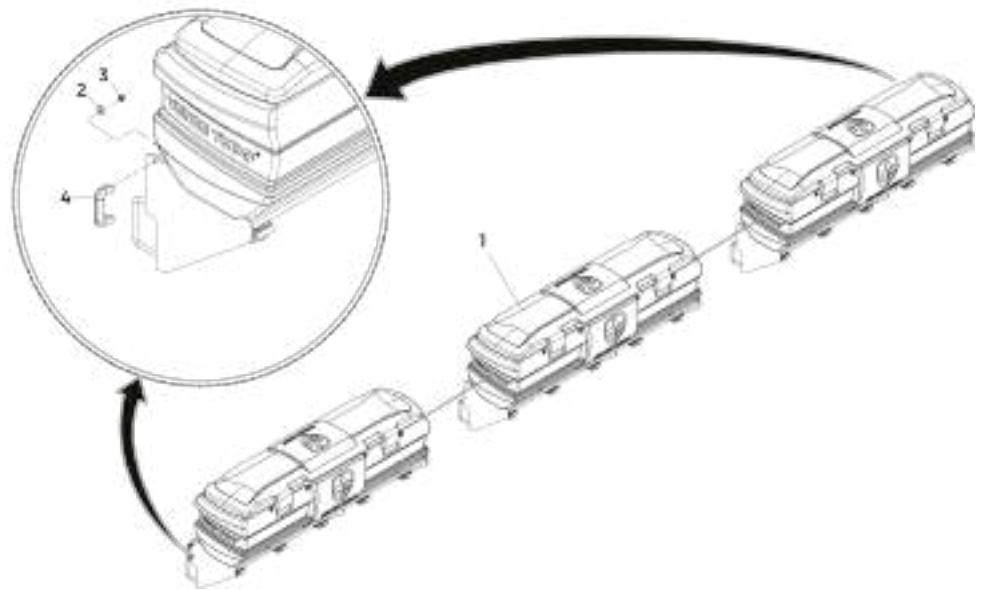

AB SEED RESERVOIR TIGER 15300

Item	Code	Name	Amount
1	022590	AB SEED CRADLE 5 OUTLETS	3
2	921030008	FLAT WASHER Ø8.4xØ17x1.5 DIN 125 ZCA	4
3	920110801	HEX LOCK NUT M8x1.25 DIN EN ISO 10511 ZFP	4
4	900100043	HANDLE	2