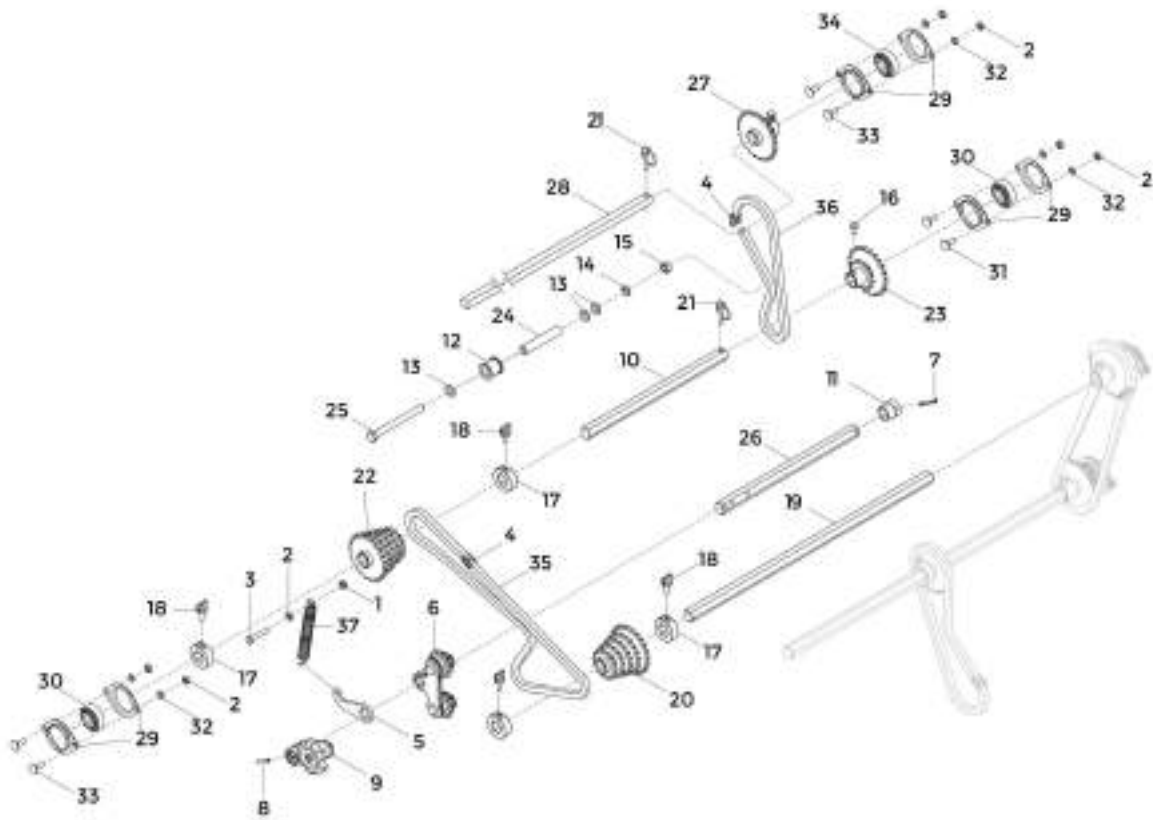

030248-FERTILIZER

Item	Code	Name	Amount
1	920110809	HEX LOCK NUT M8x1.25 DIN 985 10.9 ZFB	1
2	920000801	HEX NUT M8x1.25 DIN 934 ZFP	7
3	901309045	HEX BOLT M8x1.25x45 DIN 933 8.8 ZFP	1
4	925160400	UNION ASA 40	2
5	206028006	SUPPORT	1
6	206078000	AB TENSIONER	1
7	922172234	COTTER PIN 5x40 DIN 94 ZCA	1
8	922012432	SPRING PIN 6x36 DIN 1481	1
9	206077000	AB HANDLE	1
10	202059001	SHAFT 363	1
11	206028007	BUSHING	1
12	900100266	ROLLER TENSIONER	1
13	921030012	FLAT WASHER Ø13xØ24x2.5 DIN 125A ZCA	3
14	921050012	SPRING LOCK WASHER B12 DIN 127 ZFP	1
15	920001201	HEX NUT M12x1.75 DIN 934 ZFP	1
16	901309016	HEX BOLT M8x1.25x16 DIN 933 8.8 ZFP	1
17	200395000	HEX STOP M8	4
18	200199000	FIXER	4
19	200008003	SHAFT 645	1
20	200212000	SPROCKET EVEN	1
21	922032434	LOCK PIN WITH RING 6x40 ZCA	2
22	200213000	SPROCKET ODD	1
23	200443000	SPROCKET Z14/24	1
24	072019001	LARGER BUSHING TENSIONER	1
25	901316110	HEX BOLT M12x1.75x110 DIN 931 8.8 ZFP	1
26	002024002	SHAFT 370	1
27	200847000	AB CHAIN SPROCKET Z14/24 (HEX SHAFT)	1
28	200371008	LEFT SHAFT 1660	1
29	926030501	OVAL FLANGE 25MM	6
30	927210501	HEX BEARING 7/8" SK014 205 KRRB AH02	2
31	902308025	FRENCH BOLT M8x1.25x25 DIN 603 8.8 ZFP	2
32	921050008	SPRING LOCK WASHER B8 DIN 127 ZFP	6
33	902308020	FRENCH BOLT M8x1.25x20 DIN 603 8.8 ZFP	4
34	927200501	SQUARE BEARING 5/8 F 110934.1	1
35	925010446	ROLLER CHAIN ASA 40 77 LINKS	1
36	925010426	ROLLER CHAIN ASA 40 53 LINKS	1
37	936002009	SPRING	1