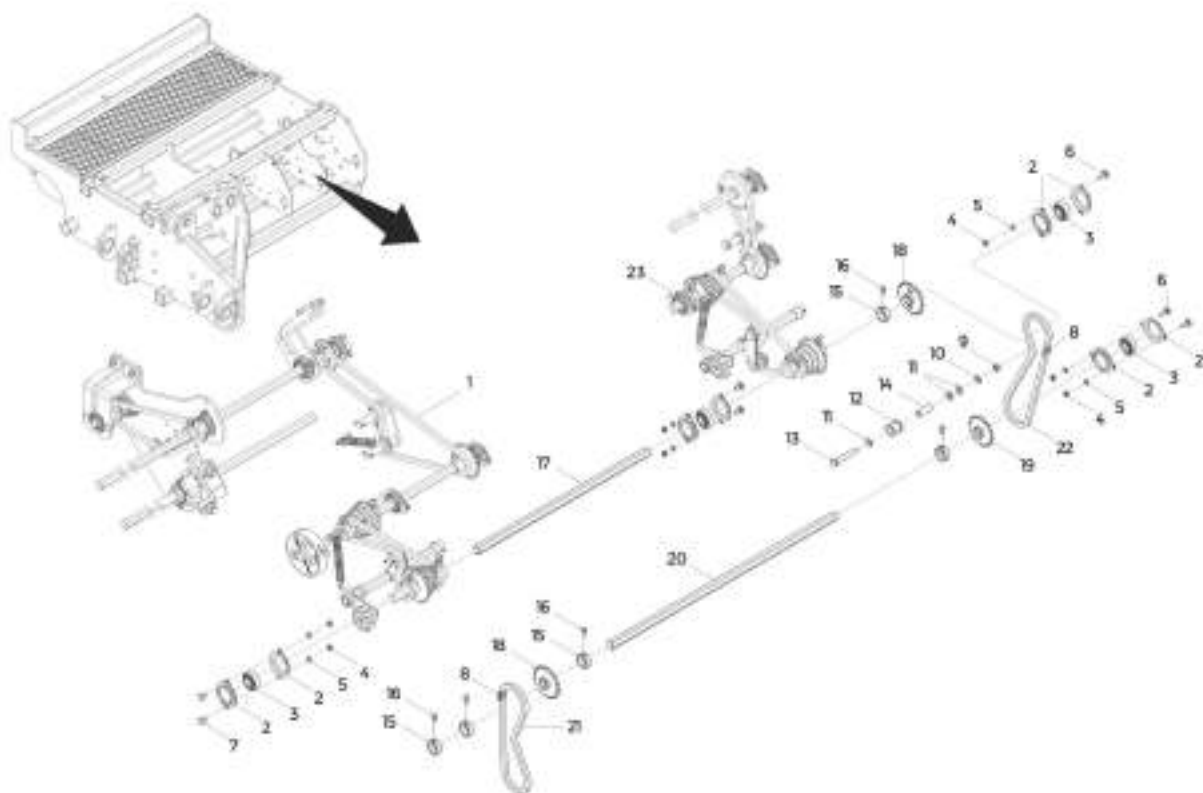

Item	Code	Name	Amount
1	030499-SEME NTE	030499-SEED	1
2	926030501	OVAL FLANGE 25MM	8
3	927210501	HEX BEARING 7/8" SK014 205 KRRB AH02	4
4	920000801	HEX NUT M8x1.25 DIN 934 ZFP	8
5	921050008	SPRING LOCK WASHER B8 DIN 127 ZFP	8
6	902308025	FRENCH BOLT M8x1.25x25 DIN 603 8.8 ZFP	4
7	902308020	FRENCH BOLT M8x1.25x20 DIN 603 8.8 ZFP	4
8	925160400	UNION ASA 40	2
9	920001201	HEX NUT M12x1.75 DIN 934 ZFP	1
10	921050012	SPRING LOCK WASHER B12 DIN 127 ZFP	1
11	921030012	FLAT WASHER Ø13xØ24x2.5 DIN 125A ZCA	3
12	900100266	ROLLER TENSIONER	1
13	901316080	HEX BOLT M12x1.75x80 DIN 931 8.8 ZFP	1
14	230083005	BUSHING TENSIONER	1
15	218019002	HEX SHAFT STOP	5
16	901309016	HEX BOLT M8x1.25x16 DIN 933 8.8 ZFP	5
17	200008003	SHAFT 645	1
18	200830000	SPROCKET Z22 (HEX SHAFT)	2
19	200828000	SPROCKET Z21	1
20	200008004	SHAFT 850	1
21	925010432	ROLLER CHAIN ASA 40 61 LINKS	1
22	925010441	ROLLER CHAIN ASA 40 71 LINKS	1
23	030499-ADUB O	030499-FERTILIZER	1