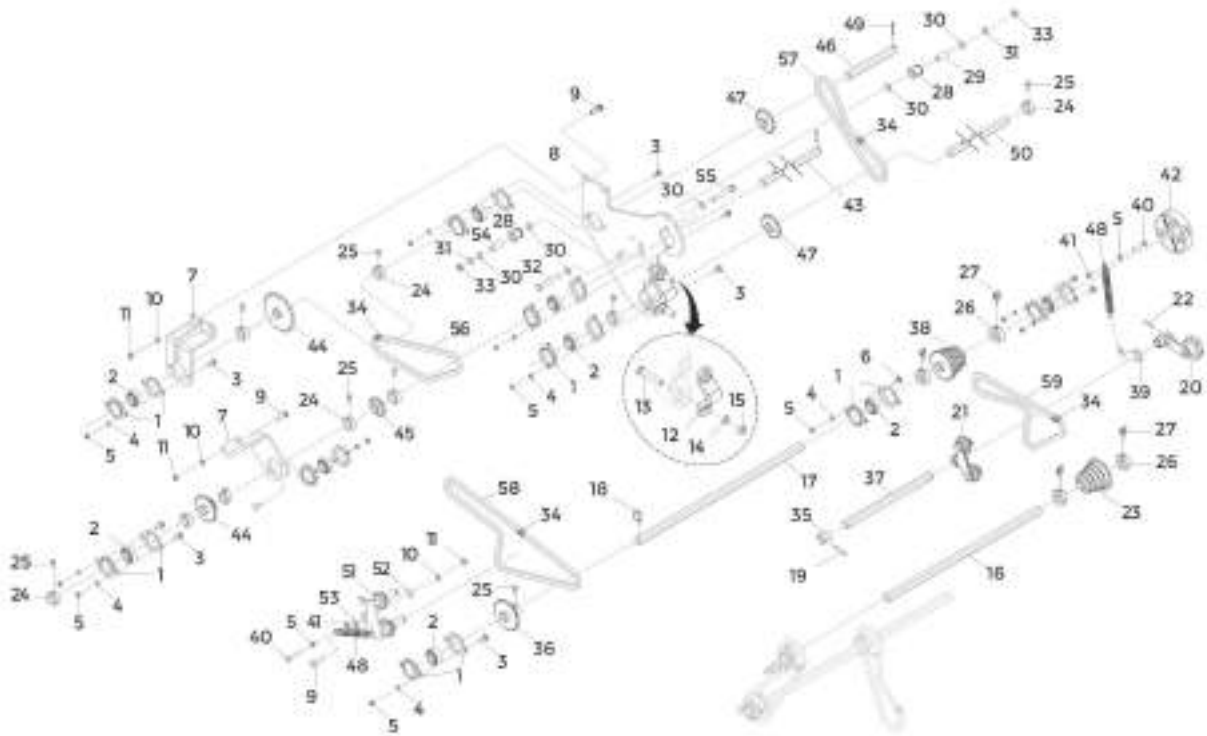

Item	Code	Name	Amount
50	466051002	HEX SHAFT 7/8" x 1600 - TIGER FLEX 11200	1
51	200454000	AB TENSIONER	1
52	921010010	FLAT WASHER Ø10.5xØ30x2 DIN 9021 ZCA	1
53	218010003	BUSHING TENSIONER	1
54	135047005	BUSHING TENSIONER (Ø12.5xØ17x94)	1
55	901316130	HEX BOLT M12x1.75x130 DIN 931 8.8 ZFP	1
56	925010435	ROLLER CHAIN ASA 40 65 LINKS	1
57	925010433	ROLLER CHAIN ASA 40 63 LINKS	1
58	925010465	ROLLER CHAIN ASA 40 109 LINKS	1
59	925010446	ROLLER CHAIN ASA 40 77 LINKS	1