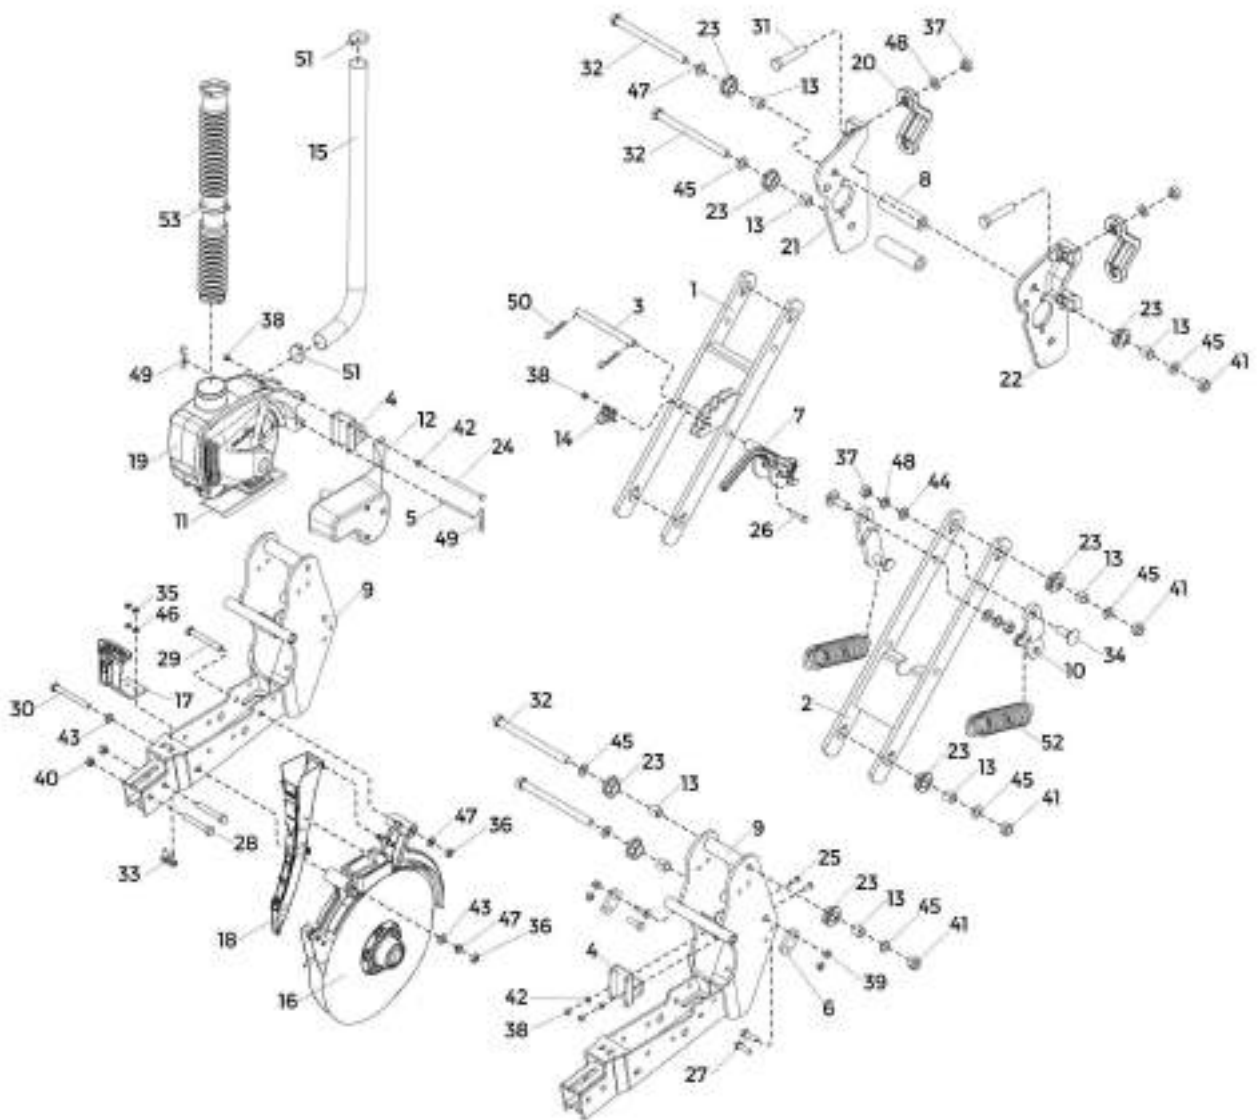

AB SELENIUM SEED ROW - DOGA ENGINE

Item	Code	Name	Amount
50	922051242	LOCK PIN R 3.0x60 ZCA	2
51	931020351	AUGER CLAMP 38-51 (9mm)	2
52	936002036	TENSIOR SPRING Ø 54 x 222.7 mm	2
53	052701	AB SEED FALL	1