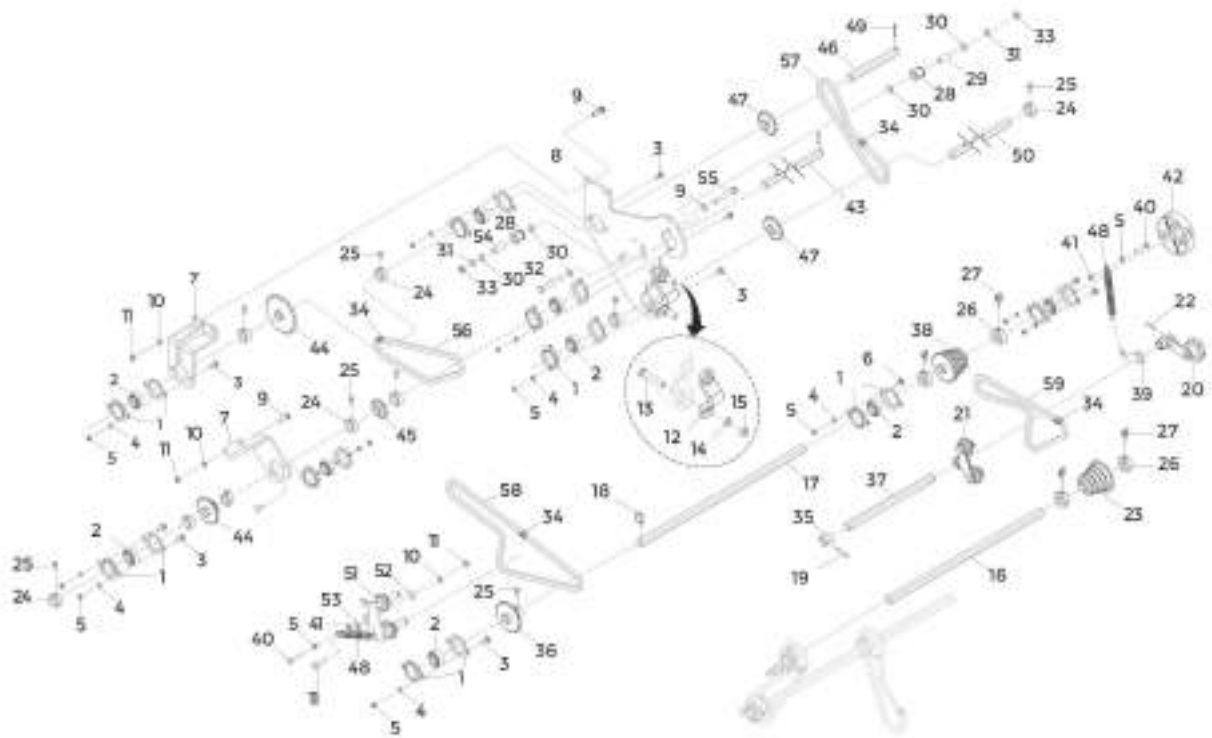

Item	Code	Name	Amount
50	466051002	HEX SHAFT 7/8" x 1600 - TIGER FLEX 11200	1
51	200454000	AB TENSIONER	1
52	921010010	FLAT WASHER Ø10.5xØ30x2 DIN 9021 ZCA	1
53	218010003	BUSHING TENSIONER	1
54	135047005	BUSHING TENSIONER (Ø12.5xØ17x94)	1
55	901316130	HEX BOLT M12x1.75x130 DIN 931 8.8 ZFP	1
56	925010435	ROLLER CHAIN ASA 40 65 LINKS	1
57	925010433	ROLLER CHAIN ASA 40 63 LINKS	1
58	925010465	ROLLER CHAIN ASA 40 109 LINKS	1
59	925010446	ROLLER CHAIN ASA 40 77 LINKS	1