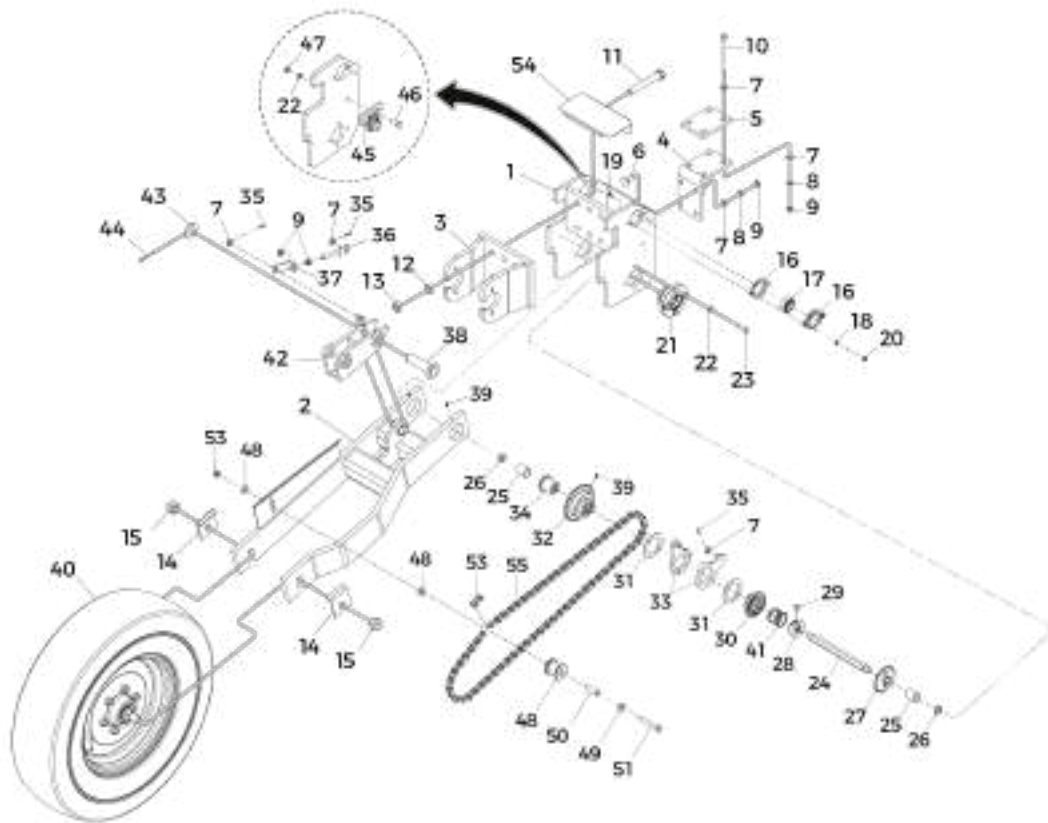

AB RIGHT WHEEL

Item	Code	Name	Amount
1	202056000	WHEEL SUPPORT	1
2	202127000	RIGHT FORK WHEEL	1
3	018863	CYLINDER SUPPORT	1
4	202207000	FRONT SUPPORT WHEEL	1
5	200262002	BASE	1
6	902316035	FRENCH BOLT M12x1.75x35 DIN 603 8.8 ZFP	4
7	921030012	FLAT WASHER Ø13xØ24x2.5 DIN 125A ZCA	15
8	921050012	SPRING LOCK WASHER B12 DIN 127 ZFP	8
9	920001201	HEX NUT M12x1.75 DIN 934 ZFP	10
10	901316130	HEX BOLT M12x1.75x130 DIN 931 8.8 ZFP	4
11	901332140	HEX BOLT M20x2.5x140 DIN 931 8.8 ZFP	6
12	921050020	SPRING LOCK WASHER B20 DIN 127 ZFP	6
13	920002001	HEX NUT M20x2.5 DIN 934 ZFP	6
14	200003011	LOCK	2
15	920112402	HEX LOCK NUT M24x2 DIN EN ISO 10511 ZFP	2
16	926030501	OVAL FLANGE 25MM	4
17	927210501	HEX BEARING 7/8" SK014 205 KRRB AH02	2
18	921050008	SPRING LOCK WASHER B8 DIN 127 ZFP	4
19	902308025	FRENCH BOLT M8x1.25x25 DIN 603 8.8 ZFP	4
20	920000801	HEX NUT M8x1.25 DIN 934 ZFP	4
21	072192000	AB BEARING WHEEL	2
22	921050010	SPRING LOCK WASHER B10 DIN 127 ZFP	9
23	901313030	HEX BOLT M10x1.5x30 DIN 933 8.8 ZFP	8
24	202023003	SHAFT 287	1
25	202023002	WHEEL BUSHING	2
26	921040057	FLAT WASHER Ø20.5xØ32x3 ZCA	2
27	200830000	SPROCKET Z22 (HEX SHAFT)	1
28	200003015	GUIDE	1
29	901309016	HEX BOLT M8x1.25x16 DIN 933 8.8 ZFP	1
30	202205002	RIGHT HUB	1
31	921040032	FLAT WASHER Ø60xØ87x2 ZCA	2
32	200003021	RIGHT RATCHET Z25	1
33	200003008	LEFT RATCHET DISCONNECTOR	2
34	200003016	BUSHING	1
35	922171216	COTTER PIN 3x20 DIN 94 ZCA	3
36	100155000	REGULATOR	1
37	200003014	FIXER	1
38	131166000	PIN Ø 29.8x102	1
39	924060000	STRAIGHT GREASE FITTING M6x1 DIN 71412	3
40	018870	AB WHEEL	1
41	936001010	SPRING	1
42	018881	RIGHT ARTICULATOR	1
43	921040006	FLAT WASHER Ø30.5xØ56x4.75 ZCA	1
44	922172438	COTTER PIN 6x50 DIN 94 ZCA	1
45	001033000	AB TENSIONER	1
46	902312035	FRENCH BOLT M10x1.5x35 DIN 603 8.8 ZFP	1
47	920001001	HEX NUT M10x1.5 DIN 934 ZFP	1
48	900100370	ROLLER TENSIONER	1
49	921040044	FLAT WASHER Ø13xØ30x3	3