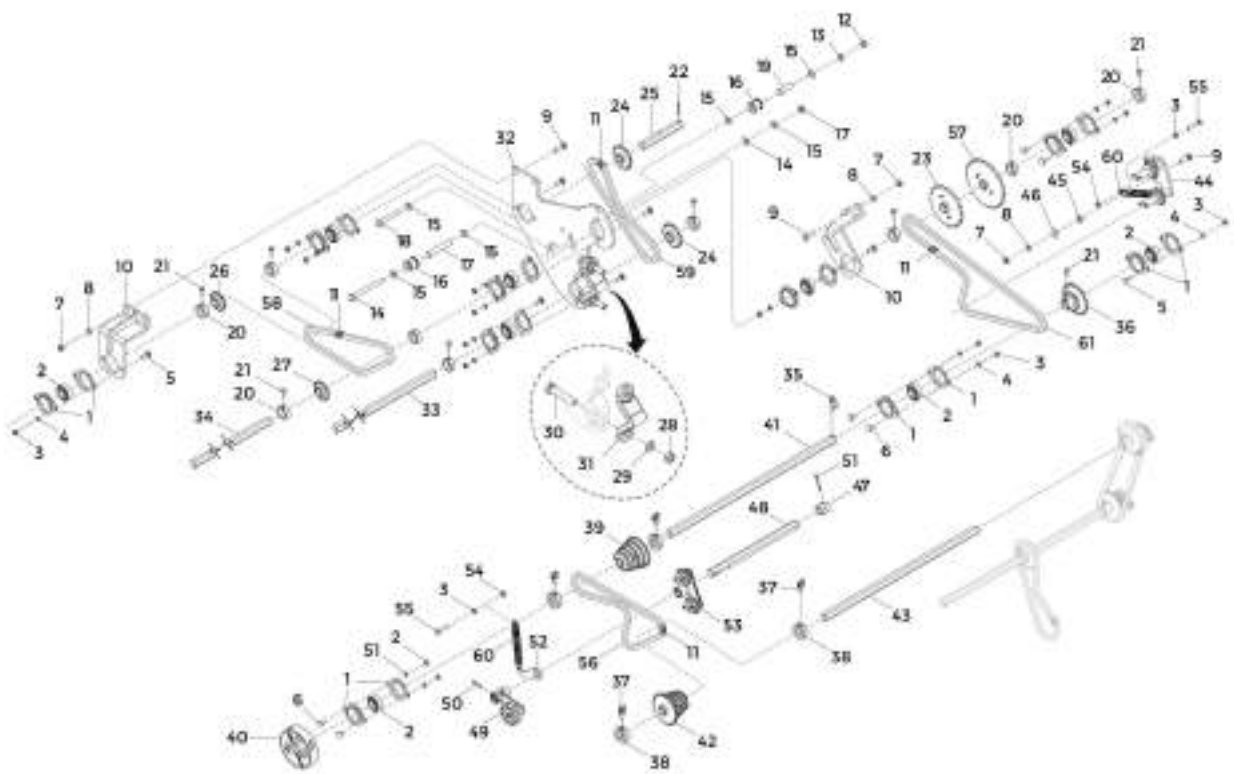

Item	Code	Name	Amount
50	922012432	SPRING PIN 6x36 DIN 1481	1
51	922172234	COTTER PIN 5x40 DIN 94 ZCA	1
52	206028006	SUPPORT	1
53	206078000	AB TENSIONER	1
54	920110809	HEX LOCK NUT M8x1.25 DIN 985 10.9 ZFB	2
55	901309045	HEX BOLT M8x1.25x45 DIN 933 8.8 ZFP	2
56	925010446	ROLLER CHAIN ASA 40 77 LINKS	1
57	200818000	SPROCKET Z38 (HEX SHAFT)	1
58	925010435	ROLLER CHAIN ASA 40 65 LINKS	1
59	925010433	ROLLER CHAIN ASA 40 63 LINKS	1
60	936002009	SPRING	2
61	925010471	ROLLER CHAIN ASA 40 117 LINKS	1