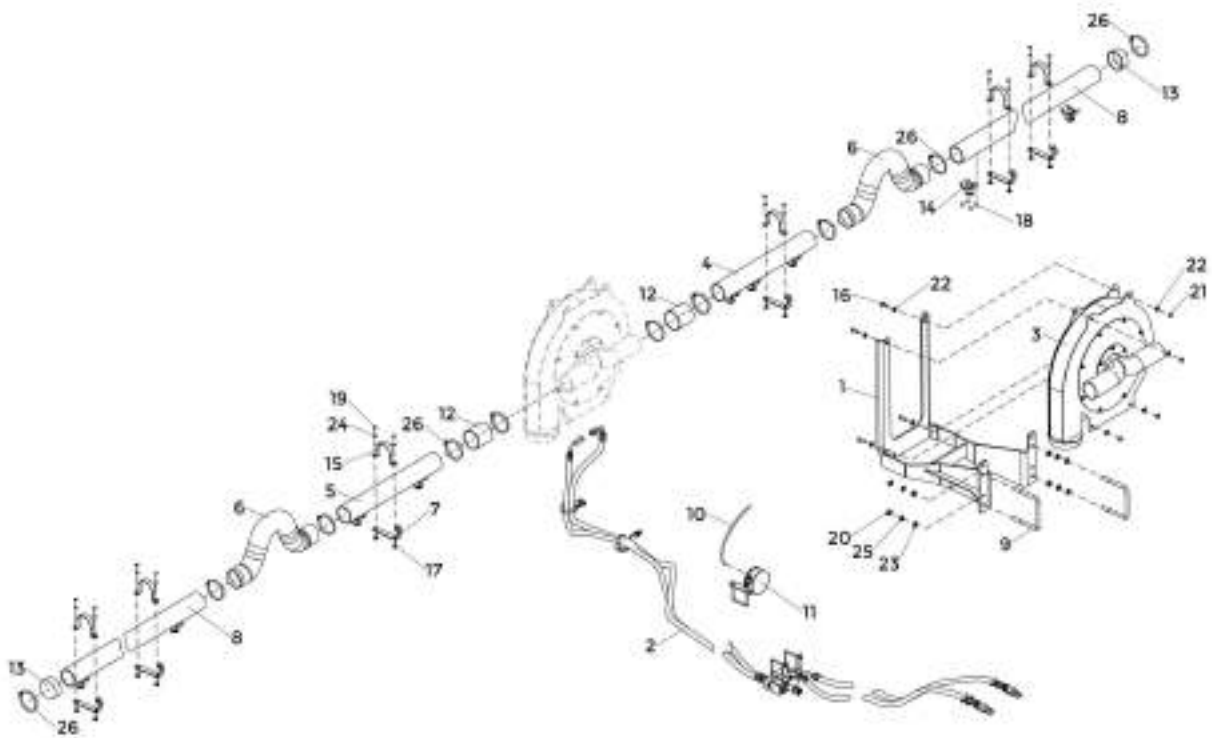

AB PNEUMATIC SYSTEM SELENIUM TIGER 15300

Item	Code	Name	Amount
1	018946	TURBINE SUPPORT	1
2	018966	AB HYDRAULIC SYSTEM TURBINE WITH SECURETY VALVE	1
3	018967	AB TURBINE	1
4	019127	VACCUM PIPE 3 OUTLETS	1
5	019128	VACCUM PIPE 2 OUTLETS	1
6	019197	SPIRAL HOSE 3 1/2" x 770	2
7	023247	VACCUM PIPE SUPPORT	6
8	019129	VACCUM PIPE 5 OUTLETS	2
9	210094021	CLAMP M16	2
10	230154006	HOSE 7.7 M	1
11	230157000	AB VACUUMETER	1
12	230219001	TURBINE SELENIUM CONECTOR	2
13	230219002	VACCUM PIPE COVER	2
14	230219004	SELENIUM HOSE SUPPORT	15
15	233048004	LOCK	6
16	901317030	HEX BOLT M12x175x30 DIN 933 8.8 ZFP	4
17	902308020	FRENCH BOLT M8x1.25x20 DIN 603 8.8 ZFP	12
18	903301020	HEX HEAD BOLT #10 UNF 60° 3/4" LONG UNF	60
19	920000801	HEX NUT M8x1.25 DIN 934 ZFP	12
20	920001601	HEX NUT M16x2.0 DIN 934 ZFP	4
21	920111201	HEX LOCK NUT M12x1.75 DIN EN ISO 10511 ZFP	4
22	921030012	FLAT WASHER Ø13xØ24x2.5 DIN 125A ZCA	8
23	921040107	FLAT WASHER Ø16.5xØ28x3	4
24	921050008	SPRING LOCK WASHER B8 DIN 127 ZFP	12
25	921050016	SPRING LOCK WASHER B16 DIN 127 ZFP	4
26	931020290	AUGER CLAMP 90-110 (12.7mm)	10