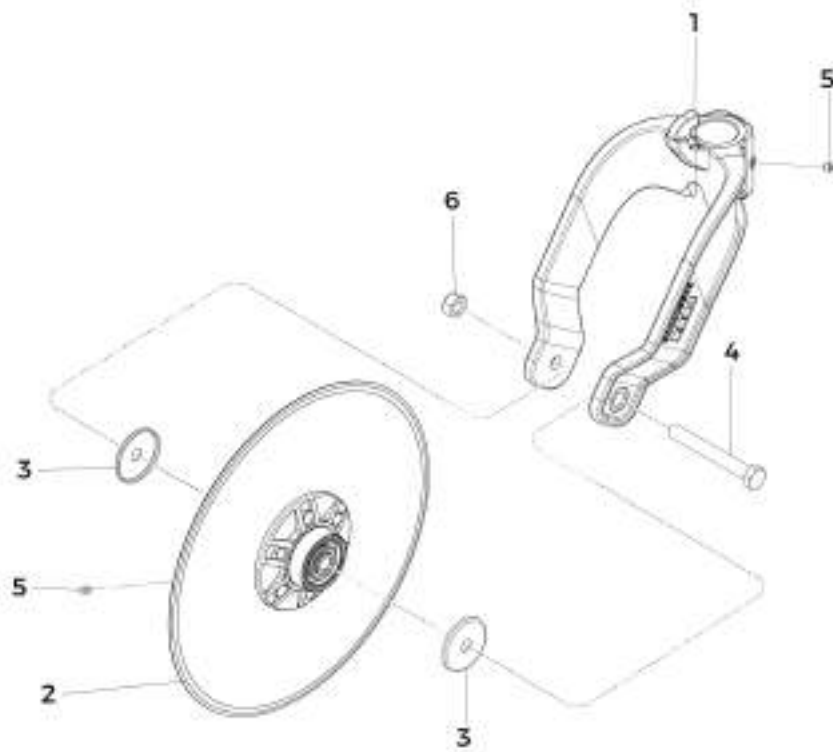

AB FLAT CUTTING DISK 18"

Item	Code	Name	Amount
1	200855001	CUTTING DISK SUPPORT	1
2	200390000	AB DISK 18"	1
3	200013004	SHIELD	2
4	920111801	HEX LOCK NUT M18x2.5 DIN EN ISO 10511 ZFP	1
5	924080000	STRAIGHT GREASE FITTING M8x1 DIN 71412	2
6	901328140	HEX BOLT M18x2.5x140 DIN 931 8.8 ZFP	1