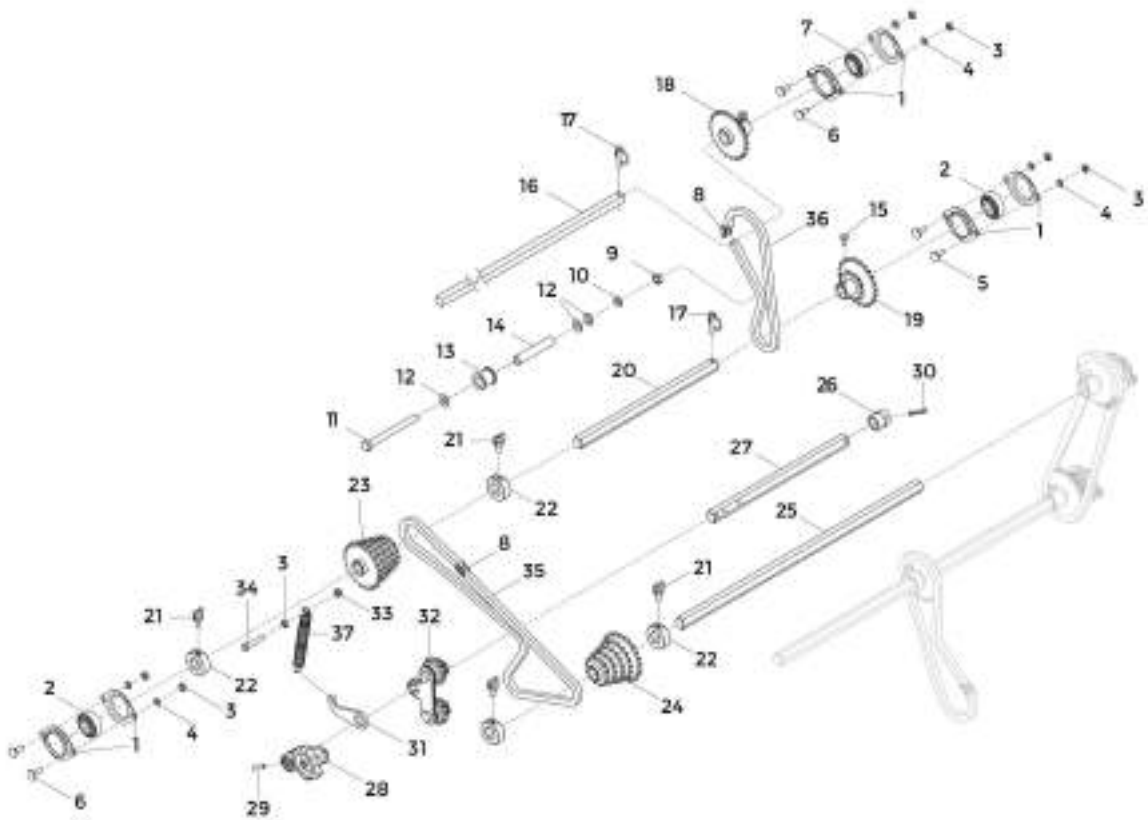

035039-FERTILIZER

Item	Code	Name	Amount
1	926030501	OVAL FLANGE 25MM	6
2	927210501	HEX BEARING 7/8" SK014 205 KRRB AH02	2
3	920000801	HEX NUT M8x1.25 DIN 934 ZFP	7
4	921050008	SPRING LOCK WASHER B8 DIN 127 ZFP	6
5	902308025	FRENCH BOLT M8x1.25x25 DIN 603 8.8 ZFP	2
6	902308020	FRENCH BOLT M8x1.25x20 DIN 603 8.8 ZFP	4
7	927200501	SQUARE BEARING 5/8 F 110934.1	1
8	925160400	UNION ASA 40	2
9	920001201	HEX NUT M12x1.75 DIN 934 ZFP	1
10	921050012	SPRING LOCK WASHER B12 DIN 127 ZFP	1
11	901316110	HEX BOLT M12x1.75x110 DIN 931 8.8 ZFP	1
12	921030012	FLAT WASHER Ø13xØ24x2.5 DIN 125A ZCA	3
13	900100266	ROLLER TENSIONER	1
14	072019001	LARGER BUSHING TENSIONER	1
15	901309016	HEX BOLT M8x1.25x16 DIN 933 8.8 ZFP	1
16	136020004	SQUARE SHAFT 5/8" x 2910	1
17	922032434	LOCK PIN WITH RING 6x40 ZCA	2
18	200847000	AB CHAIN SPROCKET Z14/24 (HEX SHAFT)	1
19	200443000	SPROCKET Z14/24	1
20	002024002	SHAFT 370	1
21	200199000	FIXER	4
22	200395000	HEX STOP M8	4
23	200213000	SPROCKET ODD	1
24	200212000	SPROCKET EVEN	1
25	200008003	SHAFT 645	1
26	206028007	BUSHING	1
27	202059001	SHAFT 363	1
28	206077000	AB HANDLE	1
29	922012432	SPRING PIN 6x36 DIN 1481	1
30	922172234	COTTER PIN 5x40 DIN 94 ZCA	1
31	206028006	SUPPORT	1
32	206078000	AB TENSIONER	1
33	920110809	HEX LOCK NUT M8x1.25 DIN 985 10.9 ZFB	1
34	901309045	HEX BOLT M8x1.25x45 DIN 933 8.8 ZFP	1
35	925010446	ROLLER CHAIN ASA 40 77 LINKS	1
36	925010426	ROLLER CHAIN ASA 40 53 LINKS	1
37	936002009	SPRING	1