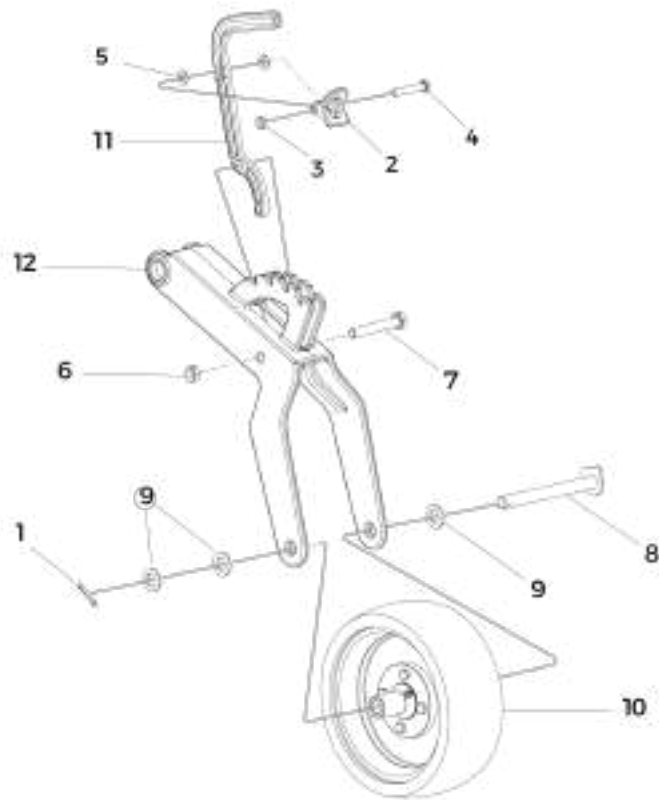

AB 3rd COMPACTOR WHEEL

Item	Code	Name	Amount
1	922171224	COTTER PIN 3x25 DIN 94 ZCA	1
2	200410001	LOCK	1
3	920110801	HEX LOCK NUT M8x1.25 DIN EN ISO 10511 ZFP	1
4	901309045	HEX BOLT M8x1.25x45 DIN 933 8.8 ZFP	1
5	921030008	FLAT WASHER Ø8.4xØ17x1.5 DIN 125 ZCA	2
6	920111201	HEX LOCK NUT M12x1.75 DIN EN ISO 10511 ZFP	1
7	901316080	HEX BOLT M12x1.75x80 DIN 931 8.8 ZFP	1
8	017727	COMPACTOR SHAFT	1
9	921030016	FLAT WASHER Ø17xØ30x3 DIN 125A ZCA	3
10	018555	AB 3rd COMPACTOR WHEEL	1
11	200756002	LEVER PRESSURE SPRING	1
12	010787	COMPACTOR STRUCTURE	1