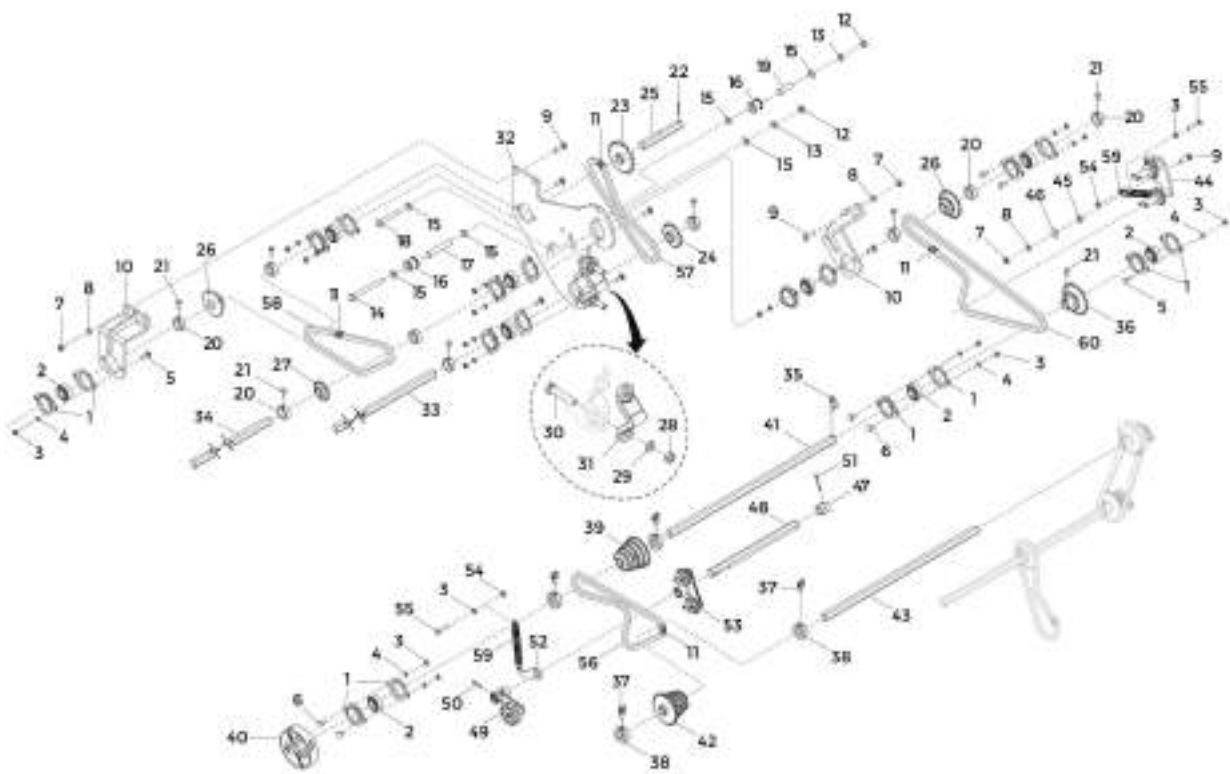

029672-SEED

Item	Code	Name	Amount
1	926030501	OVAL FLANGE 25MM	18
2	927210501	HEX BEARING 7/8" SK014 205 KRRB AH02	9
3	920000801	HEX NUT M8x1.25 DIN 934 ZFP	20
4	921050008	SPRING LOCK WASHER B8 DIN 127 ZFP	18
5	902308025	FRENCH BOLT M8x1.25x25 DIN 603 8.8 ZFP	14
6	902308020	FRENCH BOLT M8x1.25x20 DIN 603 8.8 ZFP	4
7	920001001	HEX NUT M10x1.5 DIN 934 ZFP	5
8	921050010	SPRING LOCK WASHER B10 DIN 127 ZFP	5
9	901313035	HEX BOLT M10x1.5x35 DIN 933 8.8 ZFP	5
10	230089000	HEX SHAFT SUPPORT	2
11	925160400	UNION ASA 40	4
12	920001201	HEX NUT M12x1.75 DIN 934 ZFP	2
13	921050012	SPRING LOCK WASHER B12 DIN 127 ZFP	2
14	901316130	HEX BOLT M12x1.75x130 DIN 931 8.8 ZFP	1
15	921030012	FLAT WASHER Ø13xØ24x2.5 DIN 125A ZCA	6
16	900100266	ROLLER TENSIONER	2
17	135047005	BUSHING TENSIONER (Ø12.5xØ17x94)	1
18	901316080	HEX BOLT M12x1.75x80 DIN 931 8.8 ZFP	1
19	230083005	BUSHING TENSIONER	1
20	218019002	HEX SHAFT STOP	9
21	901309016	HEX BOLT M8x1.25x16 DIN 933 8.8 ZFP	9
22	922172228	COTTER PIN 5x30 DIN 94 ZCA	1
23	200833000	SPROCKET Z28 (HEX SHAFT)	1
24	200826000	SPROCKET Z18	1
25	017765	HEX SHAFT 7/8" x 200	1
26	200214000	SPROCKET Z14/24	2
27	200767000	SPROCKET Z14 (HEX SHAFT)	1
28	920001601	HEX NUT M16x2.0 DIN 934 ZFP	2
29	921050016	SPRING LOCK WASHER B16 DIN 127 ZFP	2
30	901324085	HEX BOLT M16x2.0x85 DIN 931 8.8 ZFP	2
31	900005042	CLAMP	1
32	019971	TRANSMISSION SUPPORT	1
33	029647	HEX SHAFT 7/8" x 2000	1
34	466051002	HEX SHAFT 7/8" x 1600 - TIGER FLEX 11200	1
35	922032434	LOCK PIN WITH RING 6x40 ZCA	1
36	200443000	SPROCKET Z14/24	1
37	200199000	FIXER	4
38	200395000	HEX STOP M8	4
39	200213000	SPROCKET ODD	1
40	210164000	AB HEX SHAFT MARKER	1
41	200008002	SHAFT 695	1
42	200212000	SPROCKET EVEN	1
43	200008003	SHAFT 645	1
44	200454000	AB TENSIONER	1
45	218010003	BUSHING TENSIONER	1
46	921010010	FLAT WASHER Ø10.5xØ30x2 DIN 9021 ZCA	1
47	206028007	BUSHING	1
48	202059001	SHAFT 363	1
49	206077000	AB HANDLE	1