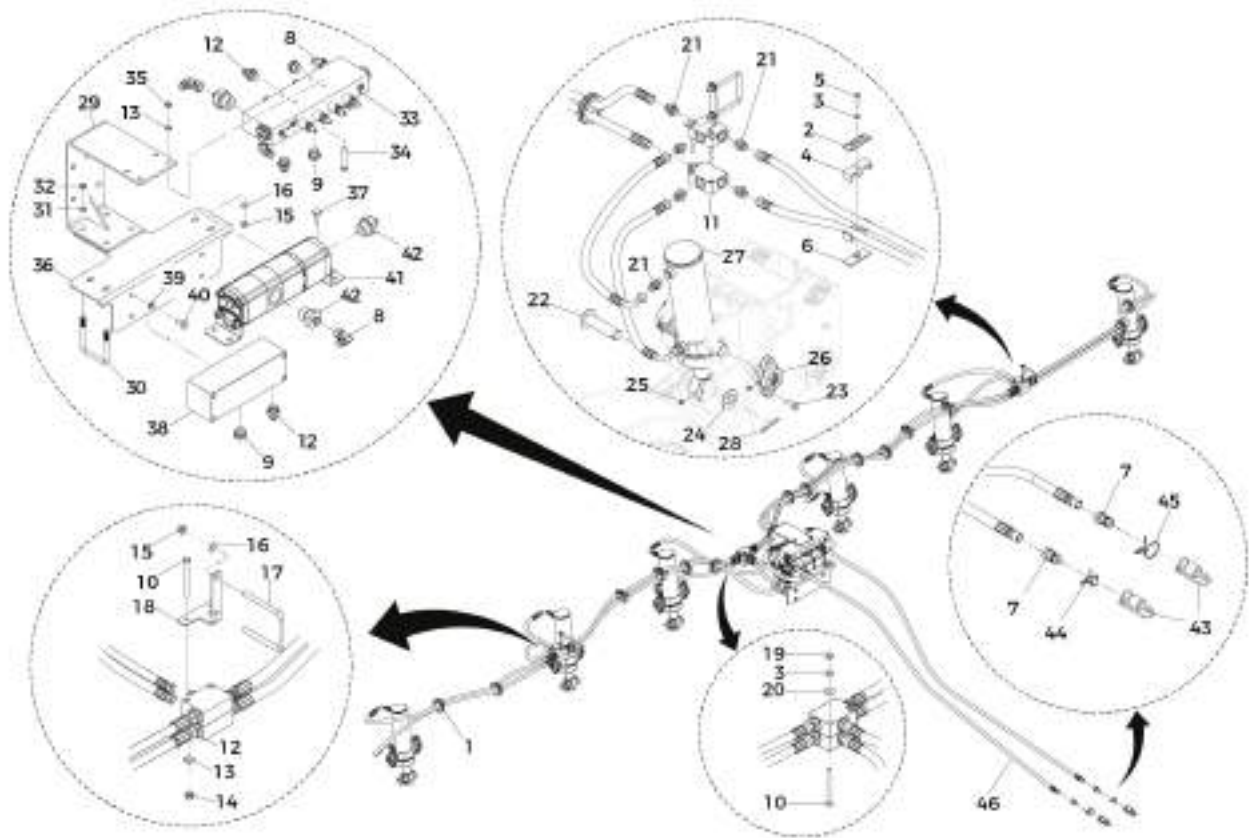

AB LIFT HYDRAULIC SYSTEM TIGER 17300

Item	Code	Name	Amount
1	900110027	RUBBER RING 12.5mm	11
2	PMG4832-2	TOP LOCK HOSE	4
3	921050008	SPRING LOCK WASHER B8 DIN 127 ZFP	6
4	PMG4832-1	PIPE CONDUCTOR	8
5	901308065	HEX BOLT M8x1.25x65 DIN 931 8.8 ZFP	4
6	PMG4832-3	LOWER LOCK HOSE	4
7	932034101	QUICK COUPLING 1/2" NPT MALE	2
8	932022007	MALE ADAPTER 3/4" 90° JIC 37 x FEMALE 3/4" GIR. JIC 37	5
9	932028502	MALE CAP 7/8" UNF O'RING	3
10	901308090	HEX BOLT M8x1.25x90 DIN 931 8.8 ZFP	6
11	305055001	DIVIDER BLOCK "T"	6
12	932022142	MALE ADAPTER 3/4" UNF JIC x 7/8" UNF O'RING	32
13	921030008	FLAT WASHER Ø8.4xØ17x1.5 DIN 125 ZCA	6
14	920110801	HEX LOCK NUT M8x1.25 DIN EN ISO 10511 ZFP	4
15	920111001	HEX LOCK NUT M10x1.5 DIN EN ISO 10511 ZFP	8
16	921030010	FLAT WASHER Ø10.5xØ21x2 DIN 125A ZCA	8
17	301147003	CLAMP M10	2
18	019425	BLOCK SUPPORT	2
19	920000801	HEX NUT M8x1.25 DIN 934 ZFP	2
20	921010008	FLAT WASHER Ø8.4xØ24x2 DIN 9021 ZCA	2
21	932022103	ADAPTER MALE 3/4" UNF O'RING x 3/4" UNF JIC	12
22	131166000	PIN Ø 29.8x102	6
23	901317030	HEX BOLT M12x175x30 DIN 933 8.8 ZFP	24
24	921040006	FLAT WASHER Ø30.5xØ56x4.75 ZCA	6
25	924080000	STRAIGHT GREASE FITTING M8x1 DIN 71412	18
26	100001008	BUSHING	12
27	019385	AB HYDRAULIC CYLINDER 3 1/2"	6
28	922172438	COTTER PIN 6x50 DIN 94 ZCA	6
29	019405	LIMITER VALVE SUPPORT	1
30	019419	CLAMP M12 (SQUARE PIPE 80)	2
31	921030012	FLAT WASHER Ø13xØ24x2.5 DIN 125A ZCA	4
32	920111201	HEX LOCK NUT M12x1.75 DIN EN ISO 10511 ZFP	4
33	411109000	LIFT SYSTEM VALVE LIMITER	1
34	913308060	HEXAGONAL BOLT HEAD M8x1.25x60 DIN 912 8.8 ZFP	2
35	920110809	HEX LOCK NUT M8x1.25 DIN 985 10.9 ZFB	2
36	019417	DIRECTIONAL VALVE SUPPORT	1
37	901313025	HEX BOLT M10x1.5x25 DIN 933 8.8 ZFP	4
38	411019001	RETURN BLOCK 120 LITERS	1
39	921050010	SPRING LOCK WASHER B10 DIN 127 ZFP	4
40	901313020	HEX BOLT M10x1.5x20 DIN 933 8.8 ZFP	4
41	401272000	TRIPLE ROTATING VALVE 120 LITERS	1
42	932029040	MALE ADAPTER 1 5/16" UNF O'RING x 3/4" UNF JIC	4
43	932028301	FEMALE COVER	2
44	900100577	PRESURE SEAL (HOSE PRESSURE)	1
45	900100578	RETURN SEAL (RETURN HOSE)	1
46	030452	AB LIFT HYDRAULIC HOSE TIGER 17300	1