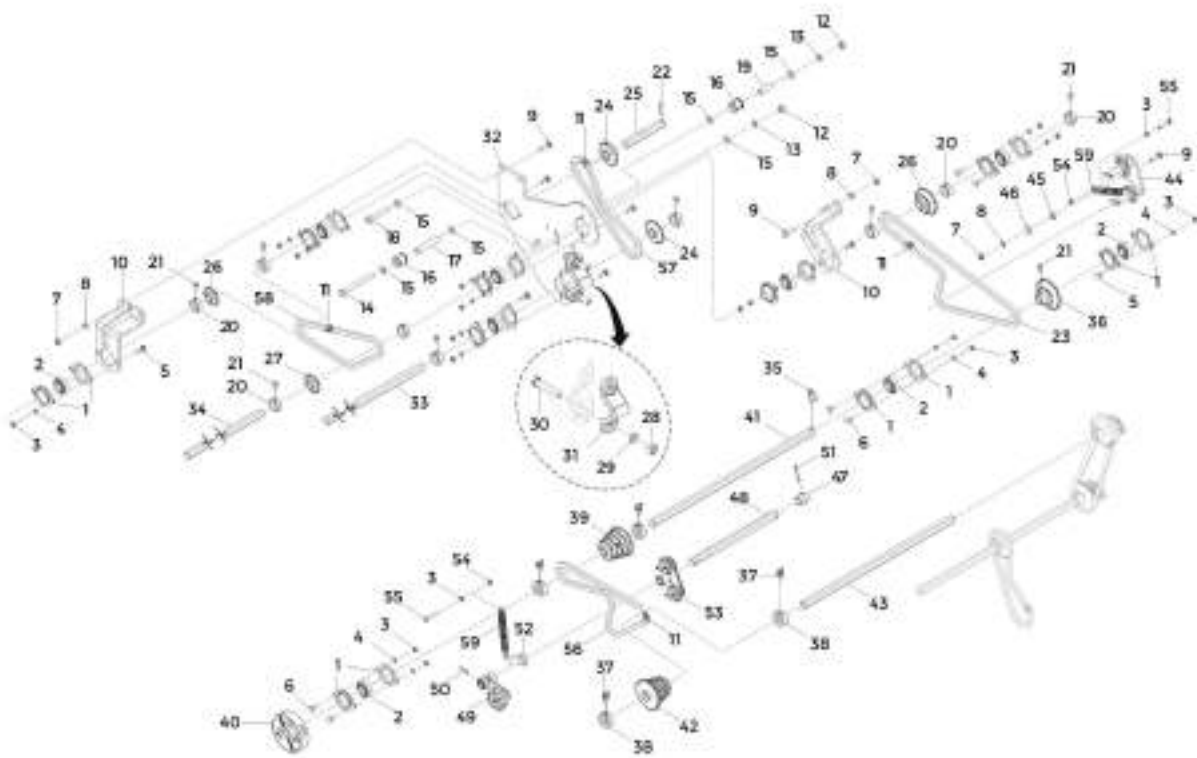

034827-SEED

Item	Code	Name	Amount
1	926030501	OVAL FLANGE 25MM	18
2	927210501	HEX BEARING 7/8" SK014 205 KRRB AH02	9
3	920000801	HEX NUT M8x1.25 DIN 934 ZFP	20
4	921050008	SPRING LOCK WASHER B8 DIN 127 ZFP	18
5	902308025	FRENCH BOLT M8x1.25x25 DIN 603 8.8 ZFP	14
6	902308020	FRENCH BOLT M8x1.25x20 DIN 603 8.8 ZFP	4
7	920001001	HEX NUT M10x1.5 DIN 934 ZFP	5
8	921050010	SPRING LOCK WASHER B10 DIN 127 ZFP	5
9	901313035	HEX BOLT M10x1.5x35 DIN 933 8.8 ZFP	5
10	230089000	HEX SHAFT SUPPORT	2
11	925160400	UNION ASA 40	4
12	920001201	HEX NUT M12x1.75 DIN 934 ZFP	2
13	921050012	SPRING LOCK WASHER B12 DIN 127 ZFP	2
14	901316130	HEX BOLT M12x1.75x130 DIN 931 8.8 ZFP	1
15	921030012	FLAT WASHER Ø13xØ24x2.5 DIN 125A ZCA	6
16	900100266	ROLLER TENSIONER	2
17	135047005	BUSHING TENSIONER (Ø12.5xØ17x94)	1
18	901316080	HEX BOLT M12x1.75x80 DIN 931 8.8 ZFP	1
19	230083005	BUSHING TENSIONER	1
20	218019002	HEX SHAFT STOP	9
21	901309016	HEX BOLT M8x1.25x16 DIN 933 8.8 ZFP	9
22	922172228	COTTER PIN 5x30 DIN 94 ZCA	1
23	925010465	ROLLER CHAIN ASA 40 109 LINKS	1
24	200826000	SPROCKET Z18	1
25	017765	HEX SHAFT 7/8" x 200	1
26	200214000	SPROCKET Z14/24	2
27	200767000	SPROCKET Z14 (HEX SHAFT)	1
28	920001601	HEX NUT M16x2.0 DIN 934 ZFP	2
29	921050016	SPRING LOCK WASHER B16 DIN 127 ZFP	2
30	901324085	HEX BOLT M16x2.0x85 DIN 931 8.8 ZFP	2
31	900005042	CLAMP	1
32	019971	TRANSMISSION SUPPORT	1
33	466051002	HEX SHAFT 7/8" x 1600 - TIGER FLEX 11200	1
34	203014001	SHAFT 1390	1
35	922032434	LOCK PIN WITH RING 6x40 ZCA	1
36	200443000	SPROCKET Z14/24	1
37	200199000	FIXER	4
38	200395000	HEX STOP M8	4
39	200213000	SPROCKET ODD	1
40	210164000	AB HEX SHAFT MARKER	1
41	200008002	SHAFT 695	1
42	200212000	SPROCKET EVEN	1
43	200008003	SHAFT 645	1
44	200454000	AB TENSIONER	1
45	218010003	BUSHING TENSIONER	1
46	921010010	FLAT WASHER Ø10.5xØ30x2 DIN 9021 ZCA	1
47	206028007	BUSHING	1
48	202059001	SHAFT 363	1
49	206077000	AB HANDLE	1