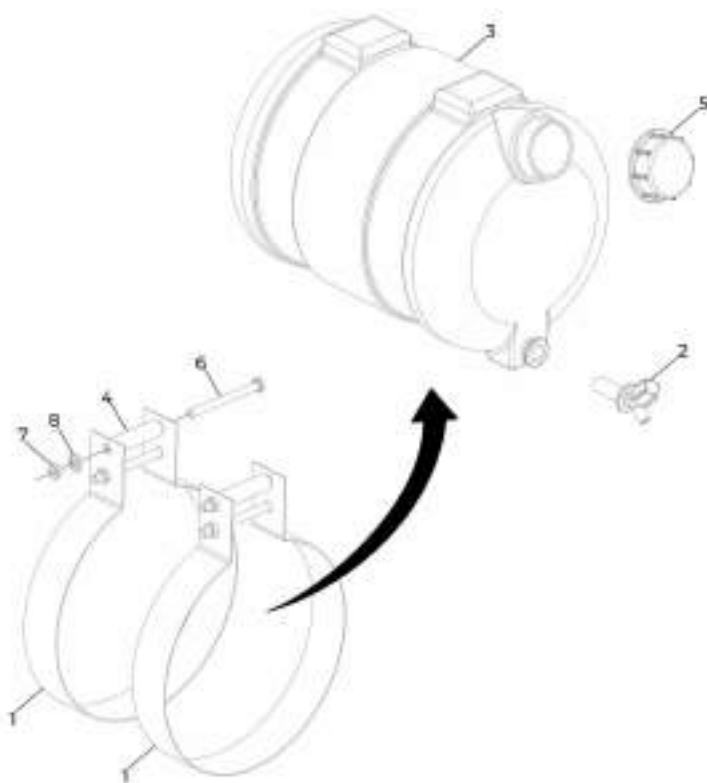

Item	Code	Name	Amount
1	900100587	SOAP DISH VALVE	1
2	900100589	RESERVOID COVER	1
3	900100596	AB WATER BARREL SOAP DISH (M198-LP)	1

AB PLAST WATER BARREL 15L (M 230-R)

Item	Code	Name	Amount
1	200927001	METTALIC TAPE	2
2	900100586	BARREL TAP	1
3	900100588	BARREL 15L	1
4	900100591	SPACER	2
5	900100595	RESERVOID LID	1
6	901309090	HEX BOLT M8x1.25x90 DIN 933 8.8 ZFP	4
7	920110801	HEX LOCK NUT M8x1.25 DIN EN ISO 10511 ZFP	4
8	921030008	FLAT WASHER Ø8.4xØ17x1.5 DIN 125 ZCA	4
9	900100597	AB PLASTIC WATER BARREL 15L (M 230 - R)	1