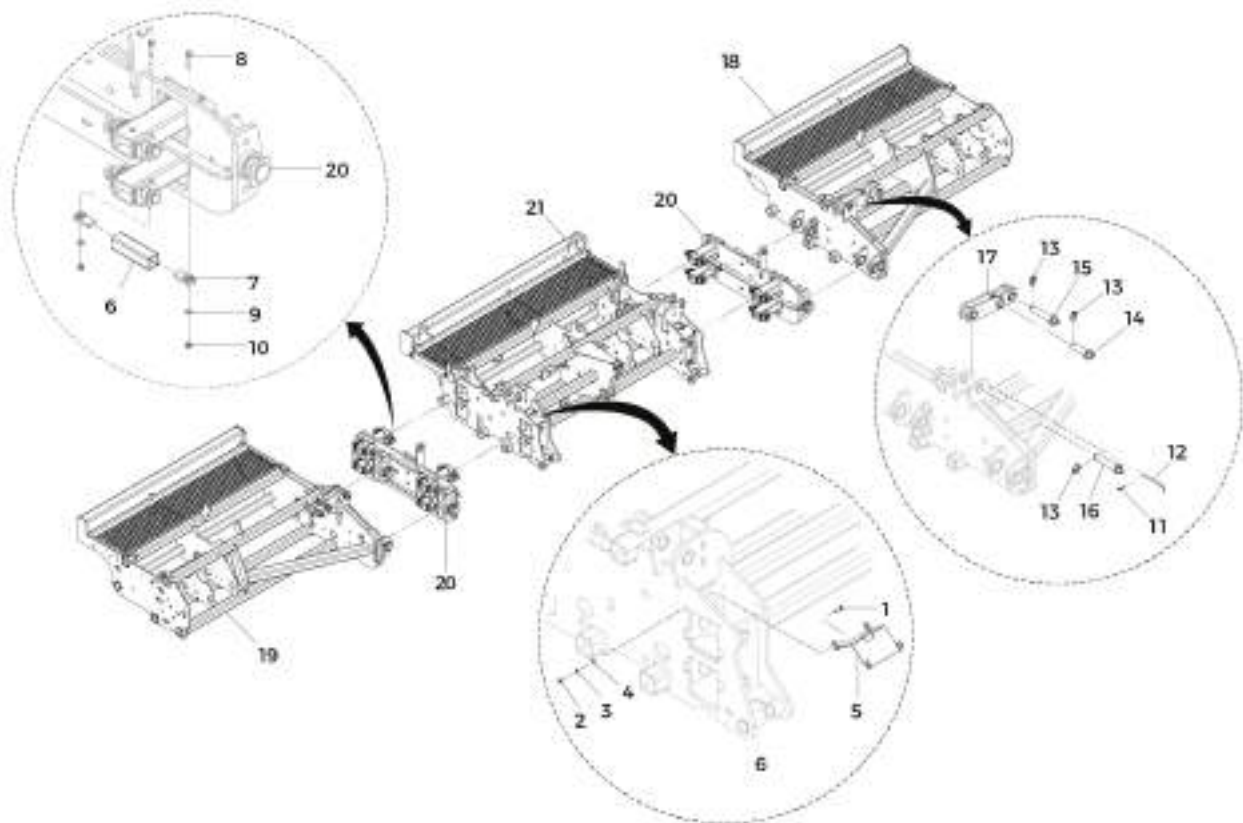

AB SET TIGER FLEX 15300 MECHANICAL

Item	Code	Name	Amount
1	028716	AB FRAME ARTICULATION TIGER FLEX 15300	1
2	029022	AB HEADER	1
3	029562	AB HYDRAULIC HEADER LIFT SYSTEM	1
4	018892	AB LEFT WHEEL	1
5	018897	AB AUXILIARY WHEEL RIGHT	1
6	018875	AB RIGHT WHEEL	2
7	018903	AB AUXILIARY WHEEL LEFT	2
8	029627	AB SEED RESERVOIR TIGER 15300	1
9	203141000	AB MANUAL DOOR	1
10	201252000	AB SUPPORT LEG	2
11	301001008	LEFT SUPPORT	2
12	301001009	RIGHT SUPPORT	2
13	301010000	LADDER	2
14	029711	AB ACCESSORY BOX	1
15	901313030	HEX BOLT M10x1.5x30 DIN 933 8.8 ZFP	8
16	921050010	SPRING LOCK WASHER B10 DIN 127 ZFP	8
17	920001001	HEX NUT M10x1.5 DIN 934 ZFP	8
18	206001001	BUSHING	4
19	901313025	HEX BOLT M10x1.5x25 DIN 933 8.8 ZFP	8
20	921030010	FLAT WASHER Ø10.5xØ21x2 DIN 125A ZCA	4
21	920111001	HEX LOCK NUT M10x1.5 DIN EN ISO 10511 ZFP	12
22	200929000	AB SUPPORT BARREL	1
23	017904	RIGHT HANDRAIL	1
24	029732	LEFT HANDRAIL	1
25	029735	ARTICULATED PLATFORM	2
26	901312055	HEX BOLT M10x1.5x55 DIN 931 8.8 ZFP	4
27	200783000	AB RATCHET ACTUATION RIGHT LEVER	2
28	200813000	AB RATCHET ACTUATION LEFT LEVER	1
29	029739	AB LIFT HYDRAULIC SYSTEM TIGER 15300	1
30	025444	AB TRANSMISSION COVER	3