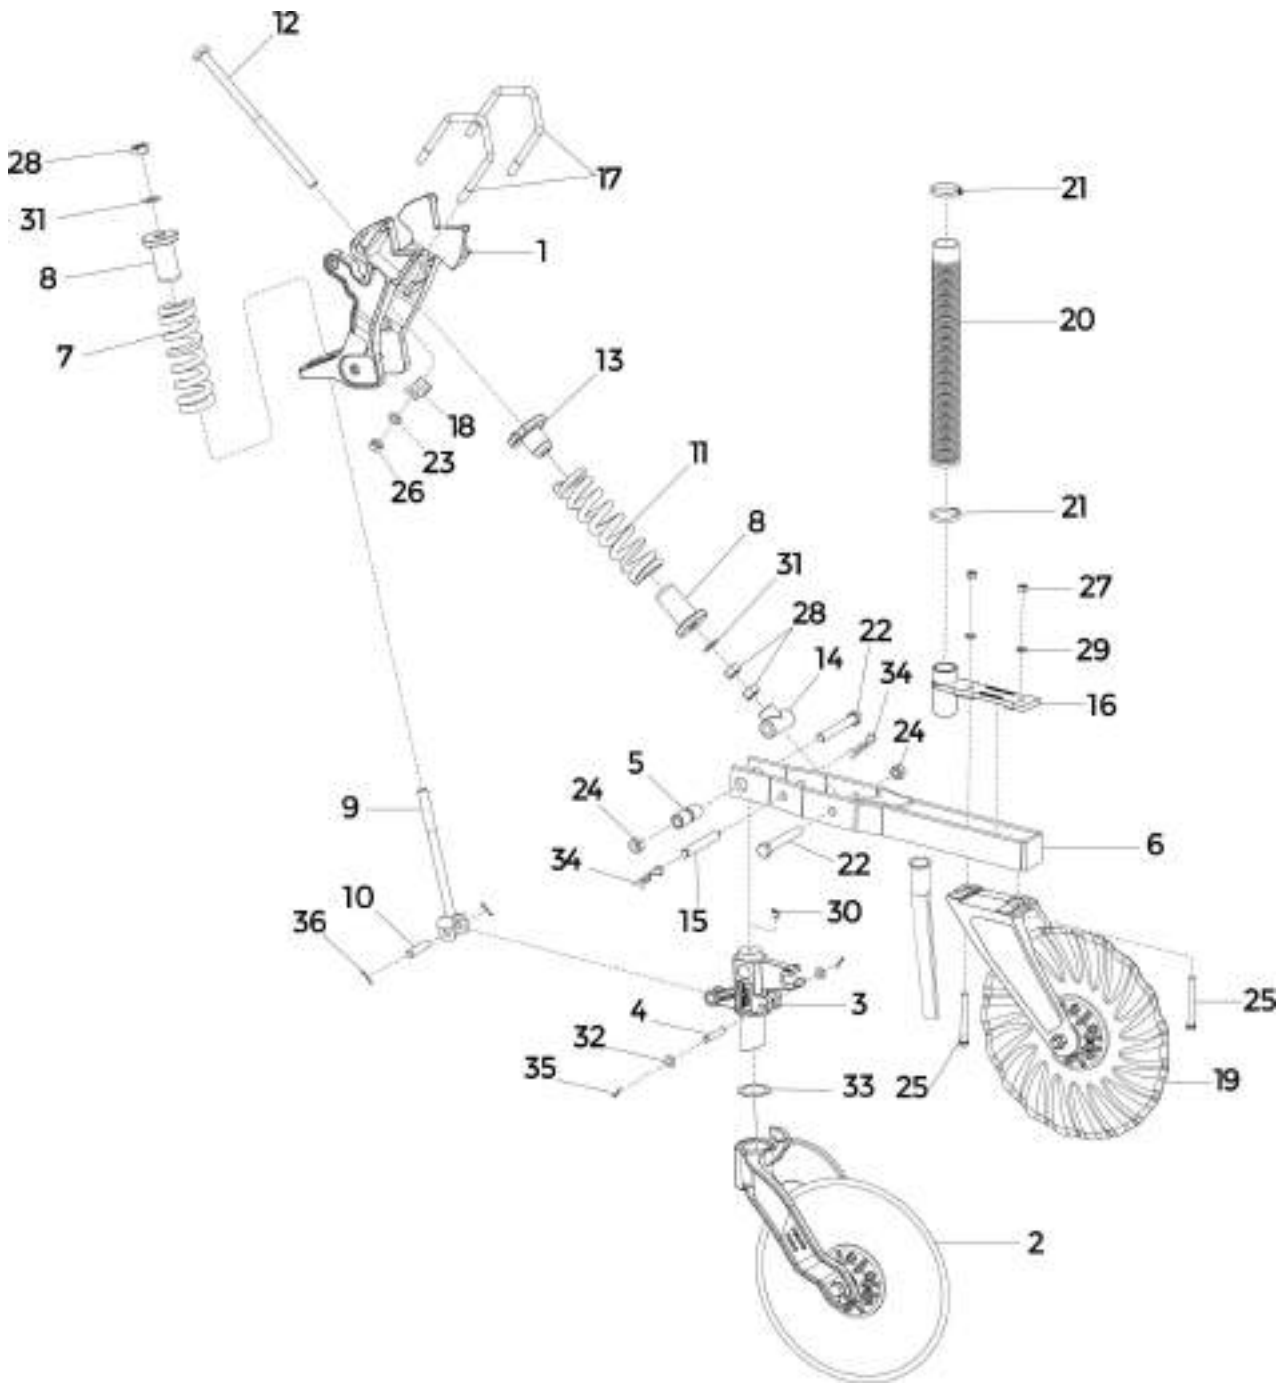

AB FURROW LINE FLAT DISK 20" / TURBO DISK 18"

Item	Code	Name	Amount
1	900005510	SUPPORT	1
1	900005510	SUPPORT	1
2	200855000	AB FLAT CUTTING DISK 20"	1
2	200855000	AB FLAT CUTTING DISK 20"	1
3	200517004	SHAFT ARTICULATOR SUPPORT	1
3	200517004	SHAFT ARTICULATOR SUPPORT	1
4	200517005	PIN	1
4	200517005	PIN	1
5	200011002	BUSHING	1
5	200011002	BUSHING	1
6	200437000	INDEPENDENT LINE ARM	1
6	200437000	INDEPENDENT LINE ARM	1
7	936001036	COMPRESSION SPRING Ø80 x 230	1
7	936001036	COMPRESSION SPRING Ø80 x 230	1
8	900005528	SPRING GUIDE	2
8	900005528	SPRING GUIDE	2
9	200520000	INDEPENDENT LINE ROD	1
9	200520000	INDEPENDENT LINE ROD	1
10	200435001	PIN	1
10	200435001	PIN	1
11	936001035	COMPRESSION SPRING Ø80 x 275	1
11	936001035	COMPRESSION SPRING Ø80 x 275	1
12	200348000	ROD	1
12	200348000	ROD	1
13	900005533	SPRING ARTICULATOR	1
13	900005533	SPRING ARTICULATOR	1
14	200011001	SUPPORT	1
14	200011001	SUPPORT	1
15	200435002	PIN	1
15	200435002	PIN	1
16	900005175	FIXER	1
16	900005175	FIXER	1
17	200011005	CLAMP M16	2
17	200011005	CLAMP M16	2
18	200011003	LOCK	4
18	200011003	LOCK	4
19	200593000	AB FASTENER SUPPORT TURBO DISK 18"	1
19	200593000	AB FASTENER SUPPORT TURBO DISK 18"	1
20	900110034	HOSE (BEGEBOR 173)	1
20	900110034	HOSE (BEGEBOR 173)	1
21	931020357	HOSE CLAMP 44-57 (9mm)	2
21	931020357	HOSE CLAMP 44-57 (9mm)	2
22	901328130	HEX BOLT M18x2.5x130 DIN 931 8.8 ZFP	2
22	901328130	HEX BOLT M18x2.5x130 DIN 931 8.8 ZFP	2
23	921050016	SPRING LOCK WASHER B16 DIN 127 ZFP	4
23	921050016	SPRING LOCK WASHER B16 DIN 127 ZFP	4
24	920111801	HEX LOCK NUT M18x2.5 DIN EN ISO 10511 ZFP	2
24	920111801	HEX LOCK NUT M18x2.5 DIN EN ISO 10511 ZFP	2
25	901316110	HEX BOLT M12x1.75x110 DIN 931 8.8 ZFP	2