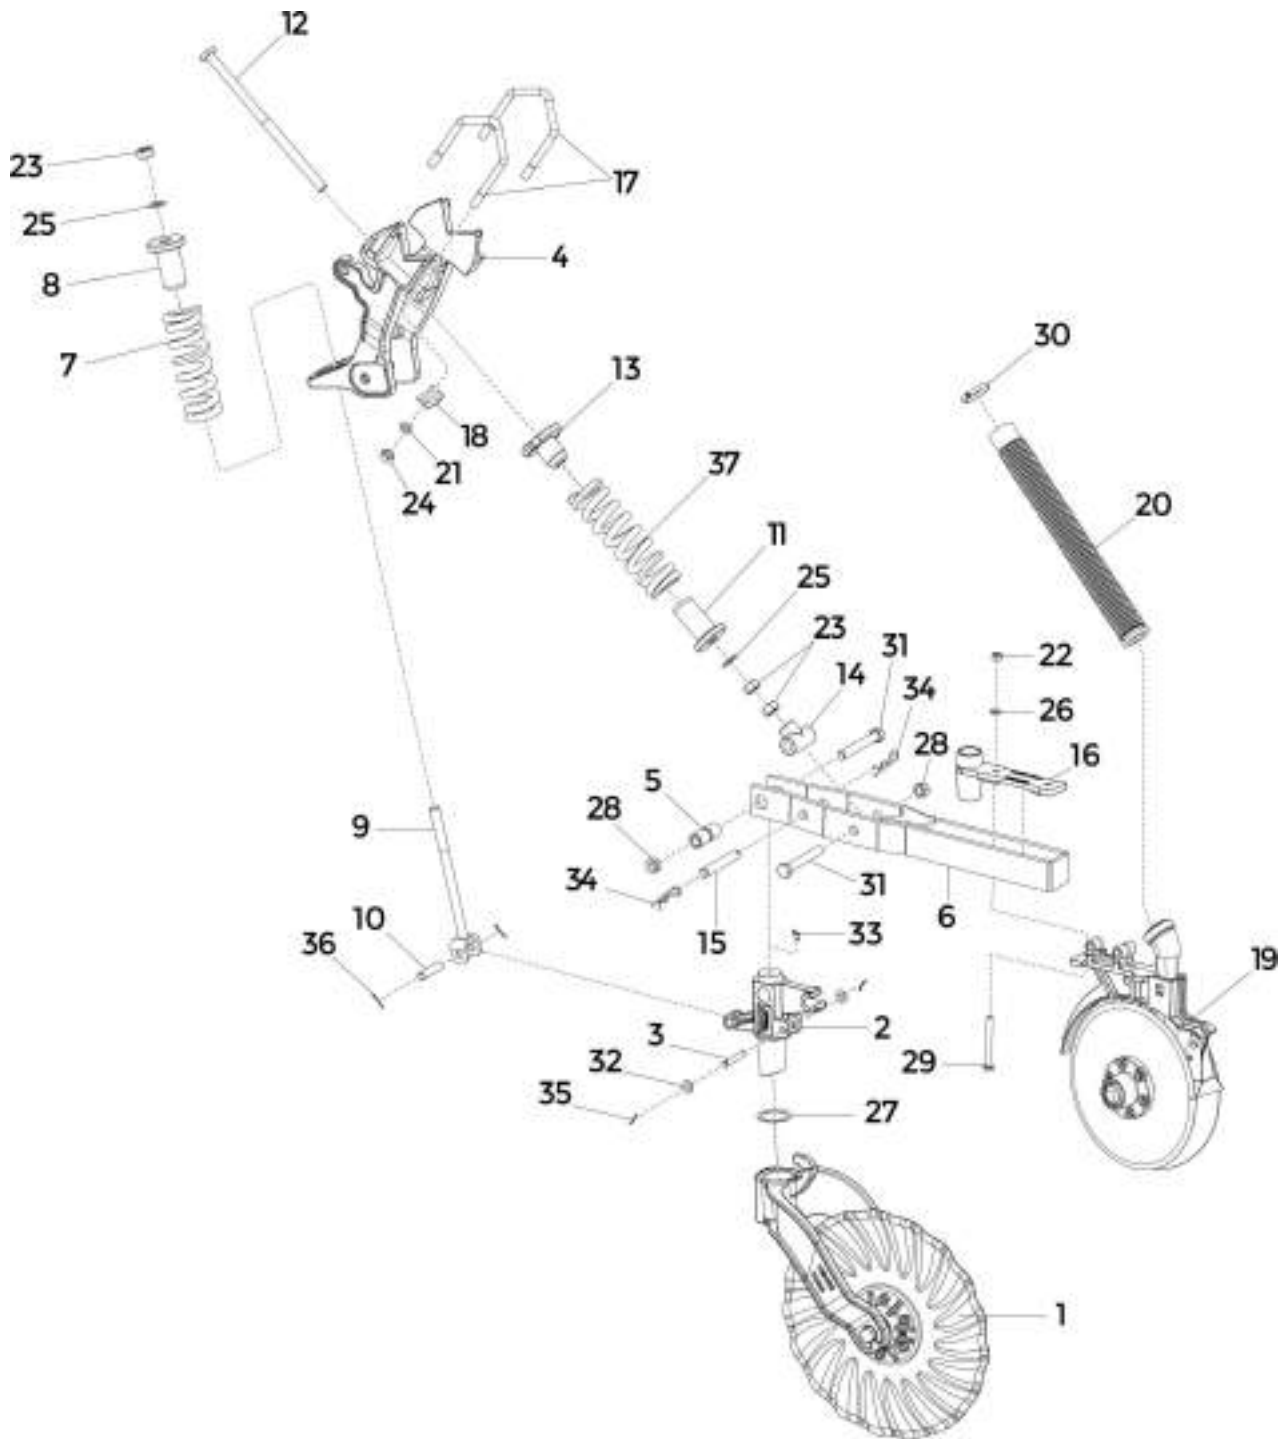

AB FURROW LINE INDEPENDENT TURBO DISK 18" / DOUBLE DISK

Item	Code	Name	Amount
1	200867000	AB TURBO CUTTING DISK 18"	1
1	200867000	AB TURBO CUTTING DISK 18"	1
2	200517004	SHAFT ARTICULATOR SUPPORT	1
2	200517004	SHAFT ARTICULATOR SUPPORT	1
3	200517005	PIN	1
3	200517005	PIN	1
4	900005510	SUPPORT	1
4	900005510	SUPPORT	1
5	200011002	BUSHING	1
5	200011002	BUSHING	1
6	200437000	INDEPENDENT LINE ARM	1
6	200437000	INDEPENDENT LINE ARM	1
7	936001036	COMPRESSION SPRING Ø80 x 230	1
7	936001036	COMPRESSION SPRING Ø80 x 230	1
8	900005485	SPRING GUIDE	1
8	900005485	SPRING GUIDE	1
9	200520000	INDEPENDENT LINE ROD	1
9	200520000	INDEPENDENT LINE ROD	1
10	200435001	PIN	1
10	200435001	PIN	1
11	900005528	SPRING GUIDE	1
11	900005528	SPRING GUIDE	1
12	200348000	ROD	1
12	200348000	ROD	1
13	900005533	SPRING ARTICULATOR	1
13	900005533	SPRING ARTICULATOR	1
14	200011001	SUPPORT	1
14	200011001	SUPPORT	1
15	200435002	PIN	1
15	200435002	PIN	1
16	900005175	FIXER	1
16	900005175	FIXER	1
17	200011005	CLAMP M16	2
17	200011005	CLAMP M16	2
18	200011003	LOCK	4
18	200011003	LOCK	4
19	200922000	AB DOUBLE DISK SUPPORT	1
19	200922000	AB DOUBLE DISK SUPPORT	1
20	900110034	HOSE (BEGEBOR 173)	1
20	900110034	HOSE (BEGEBOR 173)	1
21	921050016	SPRING LOCK WASHER B16 DIN 127 ZFP	4
21	921050016	SPRING LOCK WASHER B16 DIN 127 ZFP	4
22	920001201	HEX NUT M12x1.75 DIN 934 ZFP	2
22	920001201	HEX NUT M12x1.75 DIN 934 ZFP	2
23	920002001	HEX NUT M20x2.5 DIN 934 ZFP	3
23	920002001	HEX NUT M20x2.5 DIN 934 ZFP	3
24	920001601	HEX NUT M16x2.0 DIN 934 ZFP	4
24	920001601	HEX NUT M16x2.0 DIN 934 ZFP	4
25	921030020	FLAT WASHER Ø21xØ37x3 DIN 125A ZCA	2