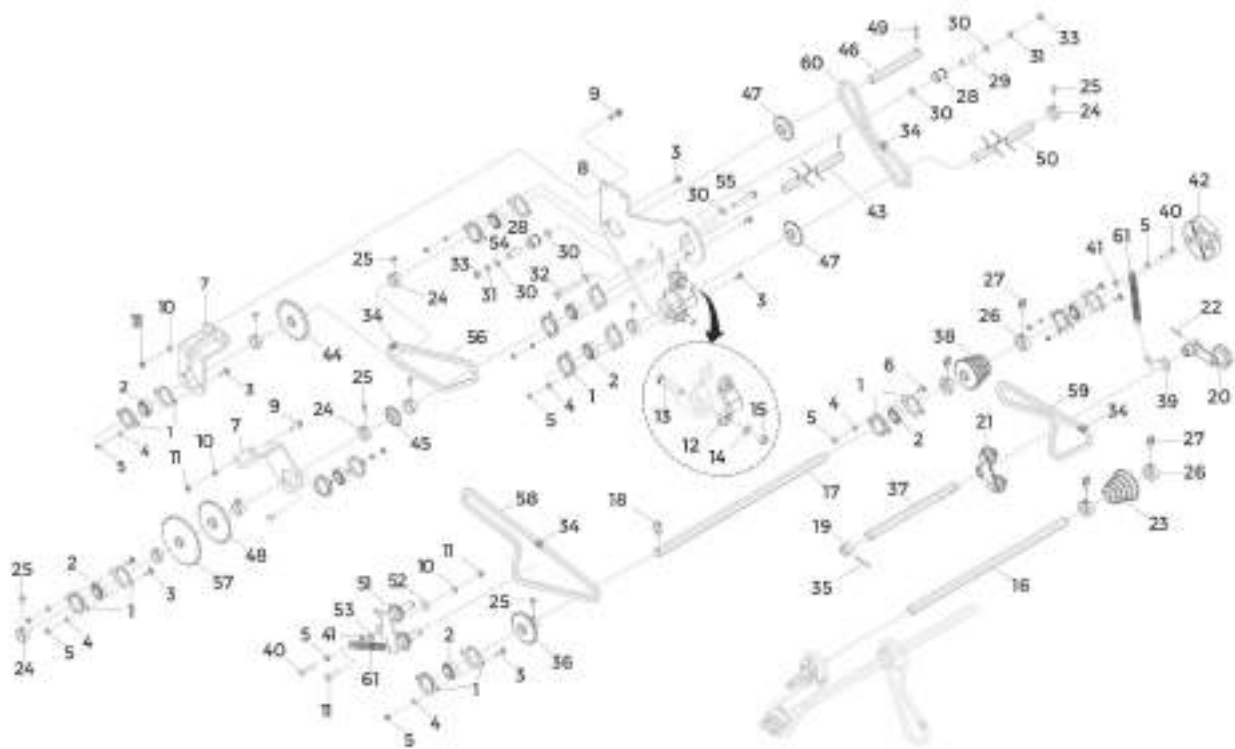

Item	Code	Name	Amount
1	926030501	OVAL FLANGE 25MM	18
2	927210501	HEX BEARING 7/8" SK014 205 KRRB AH02	9
3	902308025	FRENCH BOLT M8x1.25x25 DIN 603 8.8 ZFP	14
4	921050008	SPRING LOCK WASHER B8 DIN 127 ZFP	18
5	920000801	HEX NUT M8x1.25 DIN 934 ZFP	20
6	902308020	FRENCH BOLT M8x1.25x20 DIN 603 8.8 ZFP	4
7	230089000	HEX SHAFT SUPPORT	2
8	019971	TRANSMISSION SUPPORT	1
9	901313035	HEX BOLT M10x1.5x35 DIN 933 8.8 ZFP	5
10	921050010	SPRING LOCK WASHER B10 DIN 127 ZFP	5
11	920001001	HEX NUT M10x1.5 DIN 934 ZFP	5
12	900005042	CLAMP	1
13	901324085	HEX BOLT M16x2.0x85 DIN 931 8.8 ZFP	2
14	921050016	SPRING LOCK WASHER B16 DIN 127 ZFP	2
15	920001601	HEX NUT M16x2.0 DIN 934 ZFP	2
16	200008003	SHAFT 645	1
17	200008002	SHAFT 695	1
18	922032434	LOCK PIN WITH RING 6x40 ZCA	1
19	206028007	BUSHING	1
20	206077000	AB HANDLE	1
21	206078000	AB TENSIONER	1
22	922012432	SPRING PIN 6x36 DIN 1481	1
23	200212000	SPROCKET EVEN	1
24	218019002	HEX SHAFT STOP	9
25	901309016	HEX BOLT M8x1.25x16 DIN 933 8.8 ZFP	9
26	200395000	HEX STOP M8	4
27	200199000	FIXER	4
28	900100266	ROLLER TENSIONER	2
29	230083005	BUSHING TENSIONER	1
30	921030012	FLAT WASHER Ø13xØ24x2.5 DIN 125A ZCA	6
31	921050012	SPRING LOCK WASHER B12 DIN 127 ZFP	2
32	901316080	HEX BOLT M12x1.75x80 DIN 931 8.8 ZFP	1
33	920001201	HEX NUT M12x1.75 DIN 934 ZFP	2
34	925160400	UNION ASA 40	4
35	922172234	COTTER PIN 5x40 DIN 94 ZCA	1
36	200443000	SPROCKET Z14/24	1
37	202059001	SHAFT 363	1
38	200213000	SPROCKET ODD	1
39	206028006	SUPPORT	1
40	901309045	HEX BOLT M8x1.25x45 DIN 933 8.8 ZFP	2
41	920110809	HEX LOCK NUT M8x1.25 DIN 985 10.9 ZFB	2
42	210164000	AB HEX SHAFT MARKER	1
43	466051002	HEX SHAFT 7/8" x 1600 - TIGER FLEX 11200	1
44	200214000	SPROCKET Z14/24	2
45	200767000	SPROCKET Z14 (HEX SHAFT)	1
46	017765	HEX SHAFT 7/8" x 200	1
47	200826000	SPROCKET Z18	1
48	200817000	SPROCKET Z32 (HEX SHAFT)	1
49	922172228	COTTER PIN 5x30 DIN 94 ZCA	1