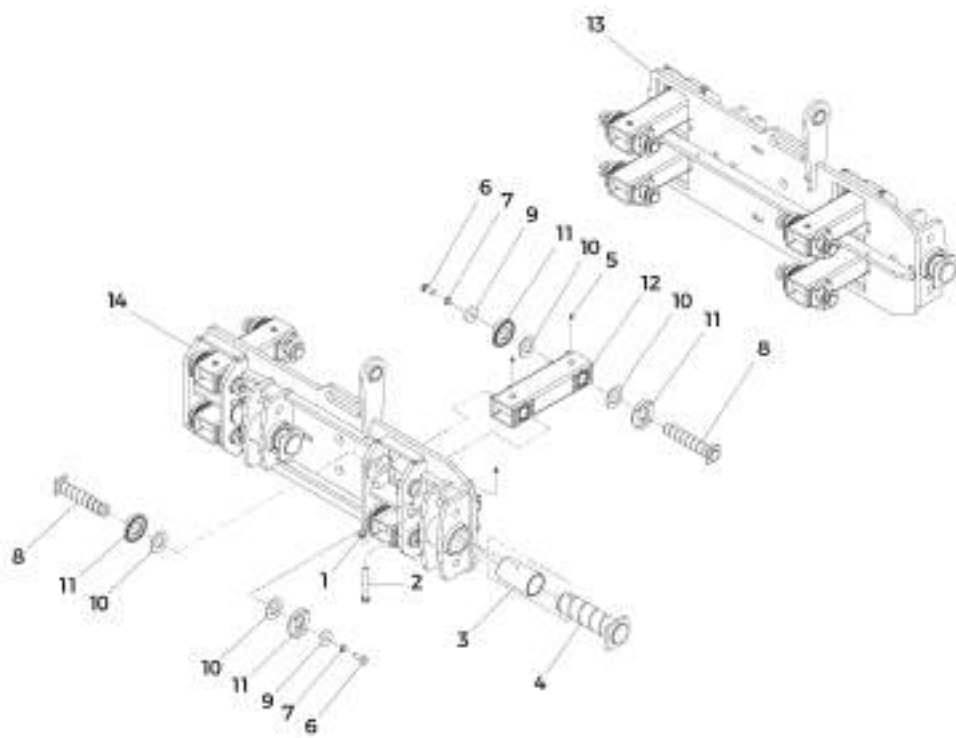

AB PANTOGRAPHIC ARTICULATOR

Item	Code	Name	Amount
1	920111601	HEX LOCK NUT M16x2.0 DIN EN ISO 10511 ZFP	4
2	901324120	HEX BOLT M16x2.0x120 DIN 931 8.8 ZFP	4
3	029031	BUSHING Ø80xØ70x140.5	4
4	029061	PIN Ø70x243	4
5	924080000	STRAIGHT GREASE FITTING M8x1 DIN 71412	20
6	901323040	HEX BOLT M14x1.5x40 DIN 961 8.8. ZFP	16
7	921050014	SPRING LOCK WASHER B14 DIN 127 ZFP	16
8	029052	PIN Ø40x207	16
9	029035	STOP WASHER	16
10	029027	WASHER Ø41x73	32
11	029042	BUSHING	32
12	029046	AB PANTOGRAPHIC ARM	8
13	029033	LEFT ARTICULATOR	1
14	029053	RIGHT ARTICULATOR	1