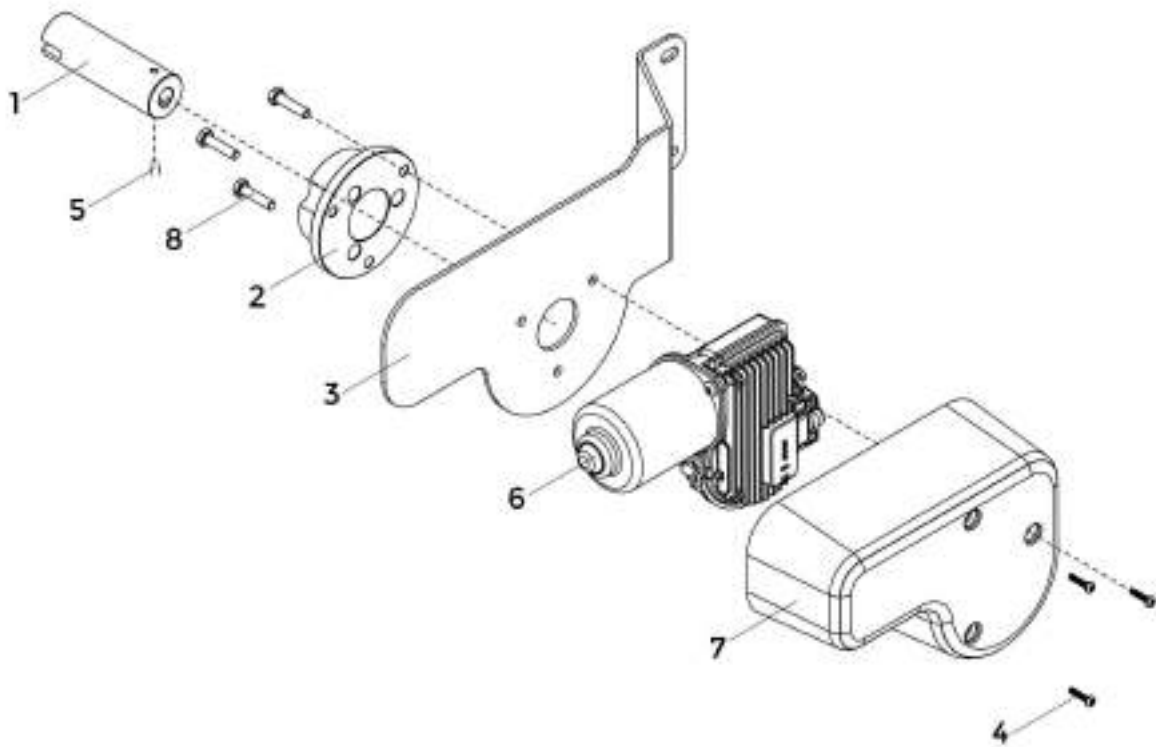

AB SELENIUM SEED ROW - DOGA ENGINE

Item	Code	Name	Amount
50	922051242	LOCK PIN R 3.0x60 ZCA	2
51	931020351	AUGER CLAMP 38-51 (9mm)	2
52	936002036	TENSIOR SPRING Ø 54 x 222.7 mm	2
53	052701	AB SEED FALL	1