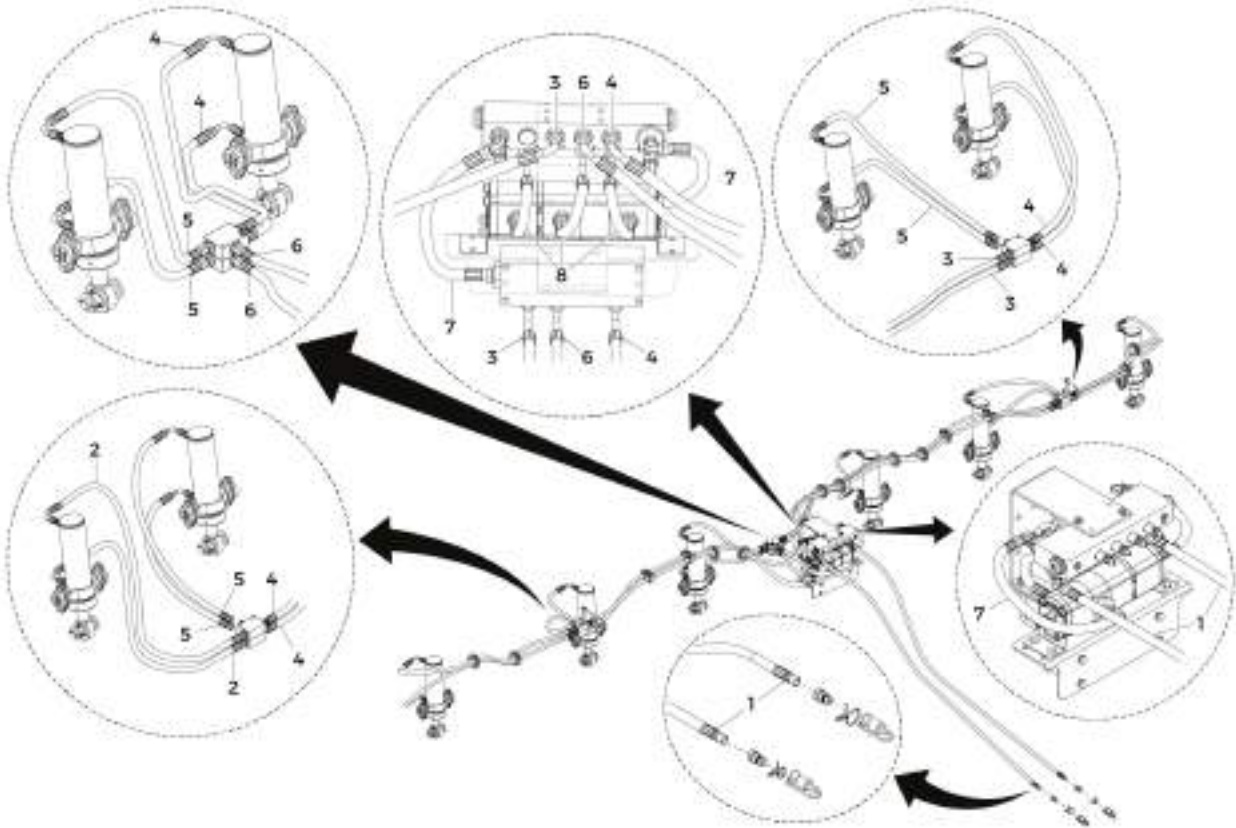

AB LIFT HYDRAULIC HOSE TIGER 17300

Item	Code	Name	Amount
1	204032000	AB HOSE 1/4" x 4200	2
2	203017000	AB HOSE 3/8" x 2850	2
3	100179000	AB HOSE 3/8" x 2000	6
4	201070000	AB HOSE 3/8" x 1450	2
5	102178000	AB HOSE 3/8" x 900	6
6	100178000	AB HOSE 3/8" X 550	2
7	461025000	AB HOSE 1/2" x 500	2
8	409040000	AB HOSE 1/2" X 400	3