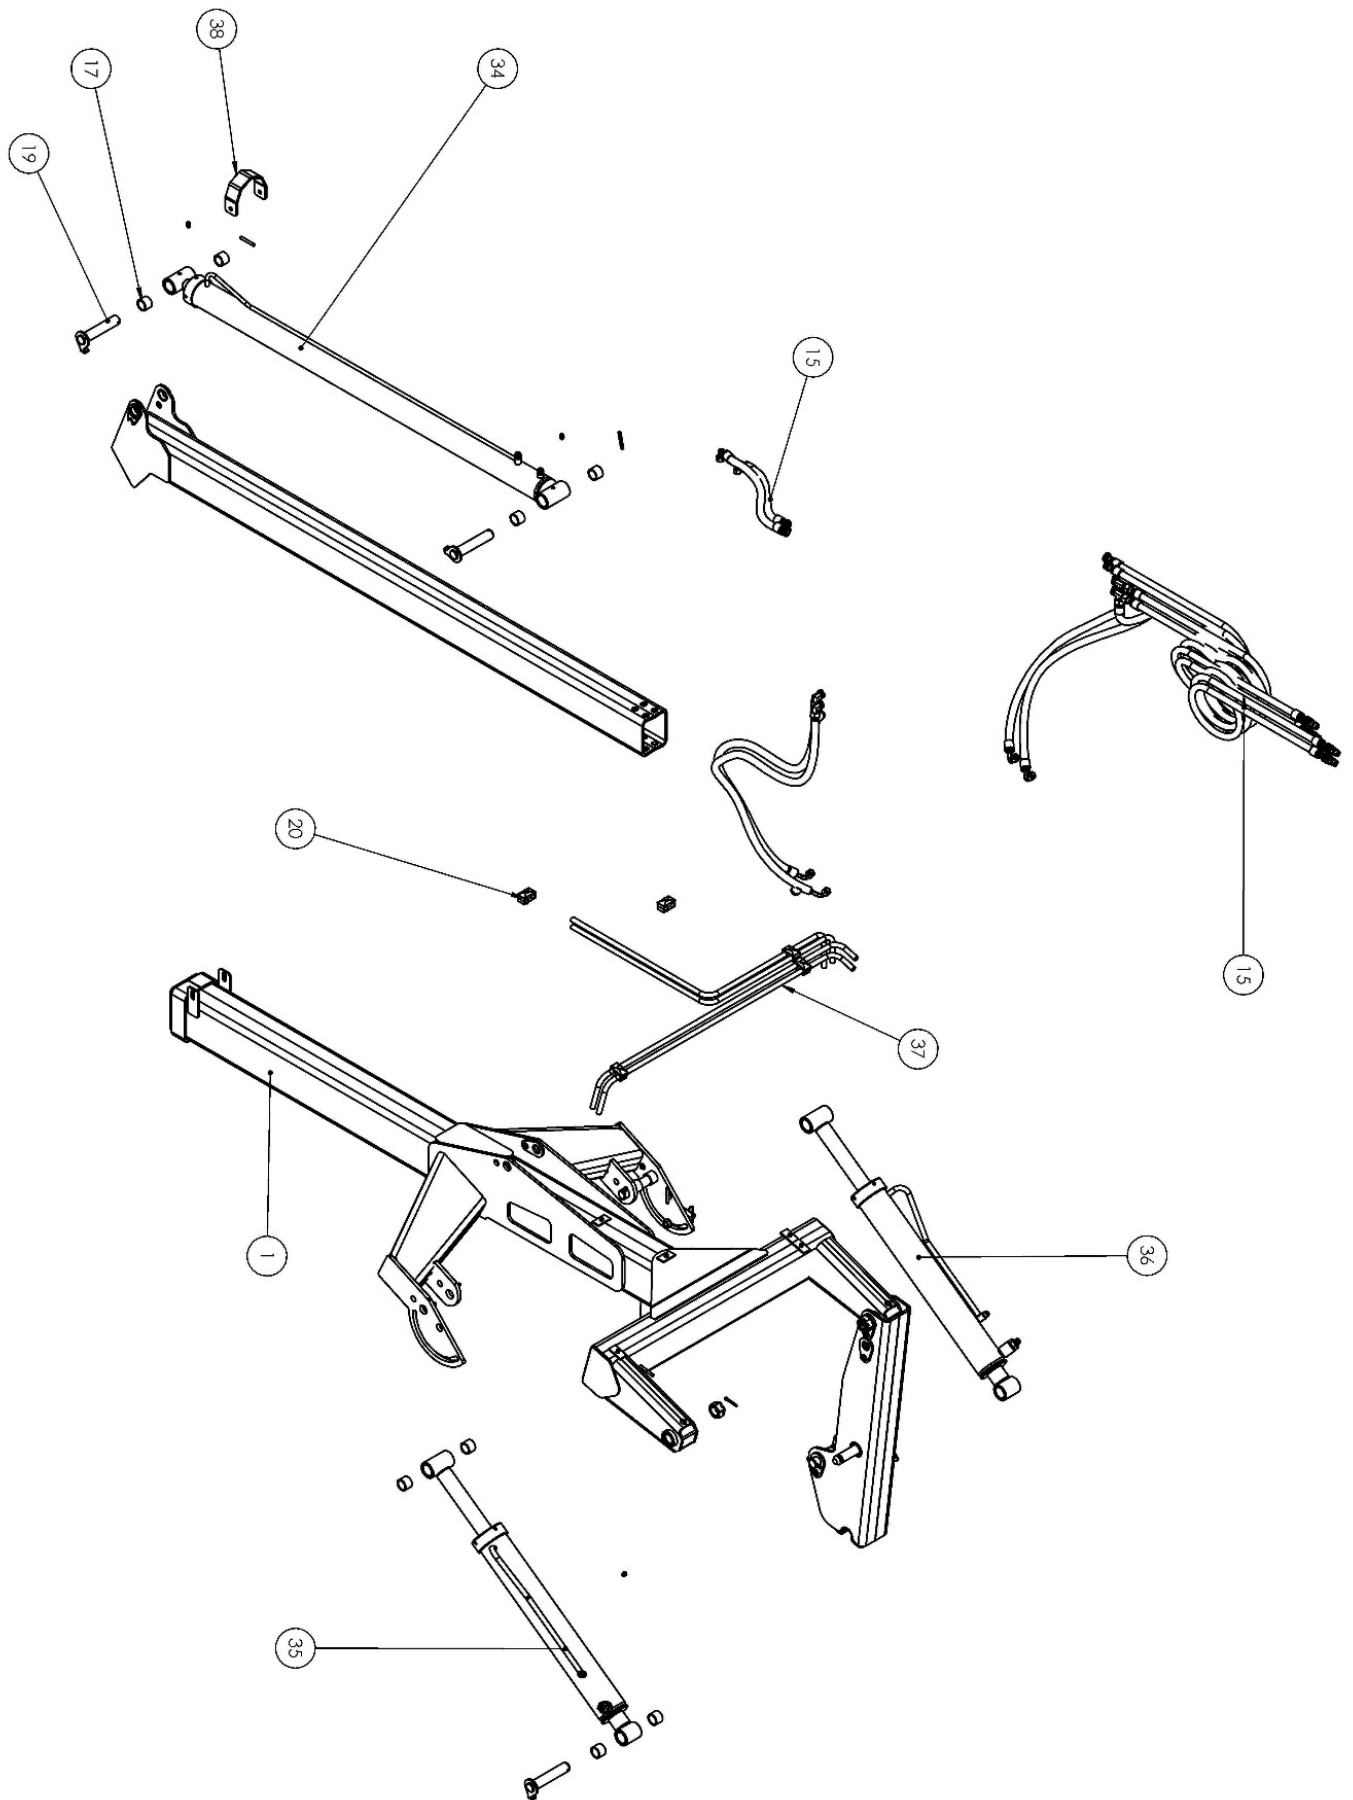

# FRONT WINCH

HYDRAULIC ASSEMBLY

**FRONT WINCH**

REF.	CODE	DESCRIPTION	QUANTITY/SET
1	200120021	FRONT WINCH STRUCTURE	1
2	200120010	FRONT WINCH TOWER	2
3	200120008	SUPPORT LEG	2
4	901060006	FLAT WASHER 5/8"	2
5	900960008	LOCK WASHER 5/8"	2
6	901160015	HEXAGON NUT 5/8" UNF 18F/"	2
7	200120017	SUPPORT LEG BRACKET	2
8	111120014	CYLINDER UPPER PIN	3
9	200120020	PIN	3
10	900660001	R PIN 1/8"X70	3
11	900560001	CLAMPING PIN ELÁSTICO 8x60mm	9
12	900460001	COTTER PIN 3/16"X2.1/2"	2
13	900260002	GREASE CUP 1/8" GAS 28F/" PROLONG. 57mm	2
14	112250004	BIG BAG HOOK PIN	1
15	200140005	HOSE KIT	1
16	901360171	HEXAGON HEAD SCREW 8.8 1/2" X 1" 13F/"	2
17	111140003	STEEL BUSHING	16
18	900260001	SHORT GREASE CUP 1/8" GAS	7
19	200220009	CYLINDER LOWER PIN	3
20	900160011	TUBE DOUBLE CLAMP 16mm	5
21	200120005	SMALLER ARM	1
22	112520002	BIG BAG HOOK	1
23	901160001	CASTLE NUT M30X2	2
24	203040008	SLIDING	4
25	200190011	JACK TUBE	1
26	200190009	SUPPORT LEG	1
27	900190010	SPINDLE JACK	1
28	200190012	HANDLE	1
29	900560004	CLAMPING PIN 6x30	4
30	200190013	TURNOVER PIN SUPPORT LEG	1
31	111120013	LOCK PIN	2
32	901160016	HEXAGON NUT 1/2" 13F/"	2
33	901060005	FLAT WASHER 1/2"	2
34	200130013	BOOM CYLINDER FRONT WINCH	1
35	131330005	RIGHT SIDE CYLINDER	1
36	131330006	LEFT SIDE CYLINDER	1
37	101040021	PIPING KIT FRONT WINCH	1
38	200110061	CLAMP CYLINDER ADVANCE	1
*	<b>200130008</b>	<b>SPECIAL FRONT WINCH</b>	*