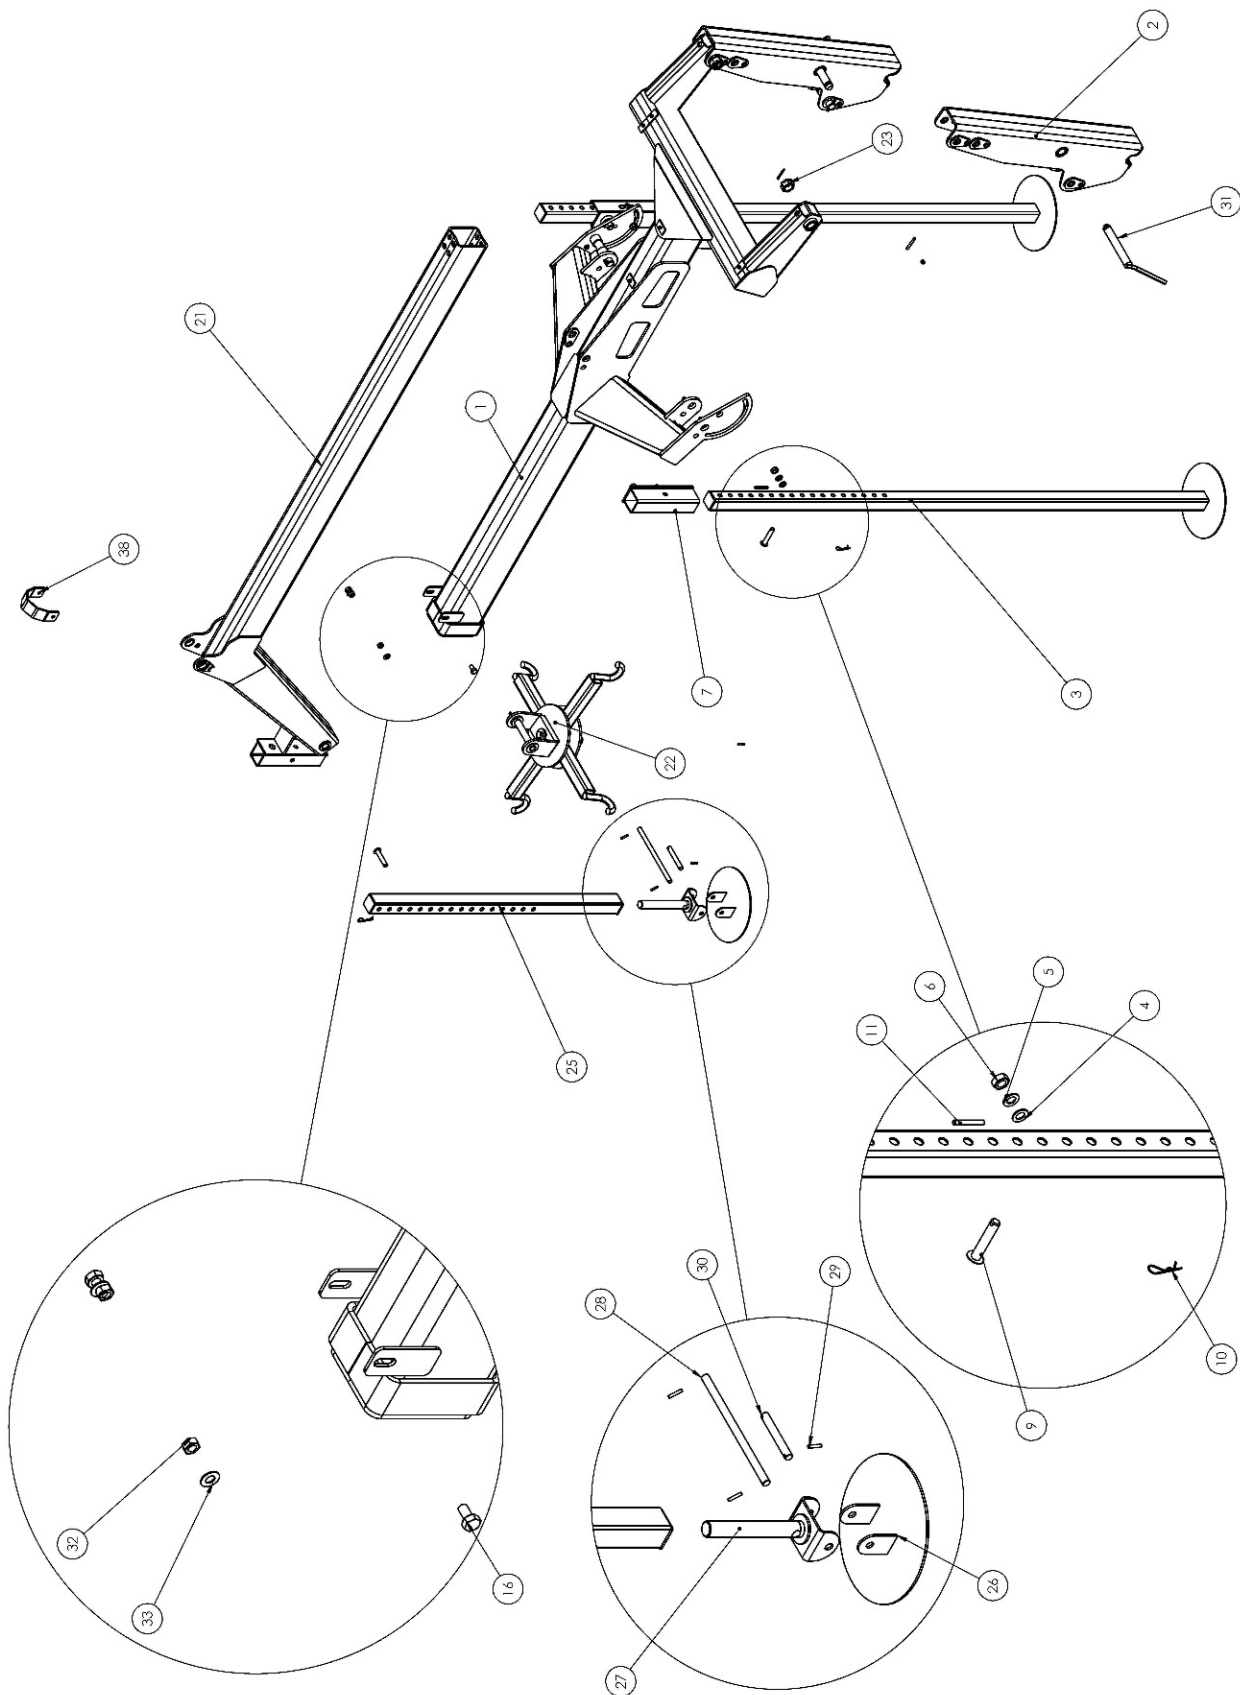

FRONT WINCH