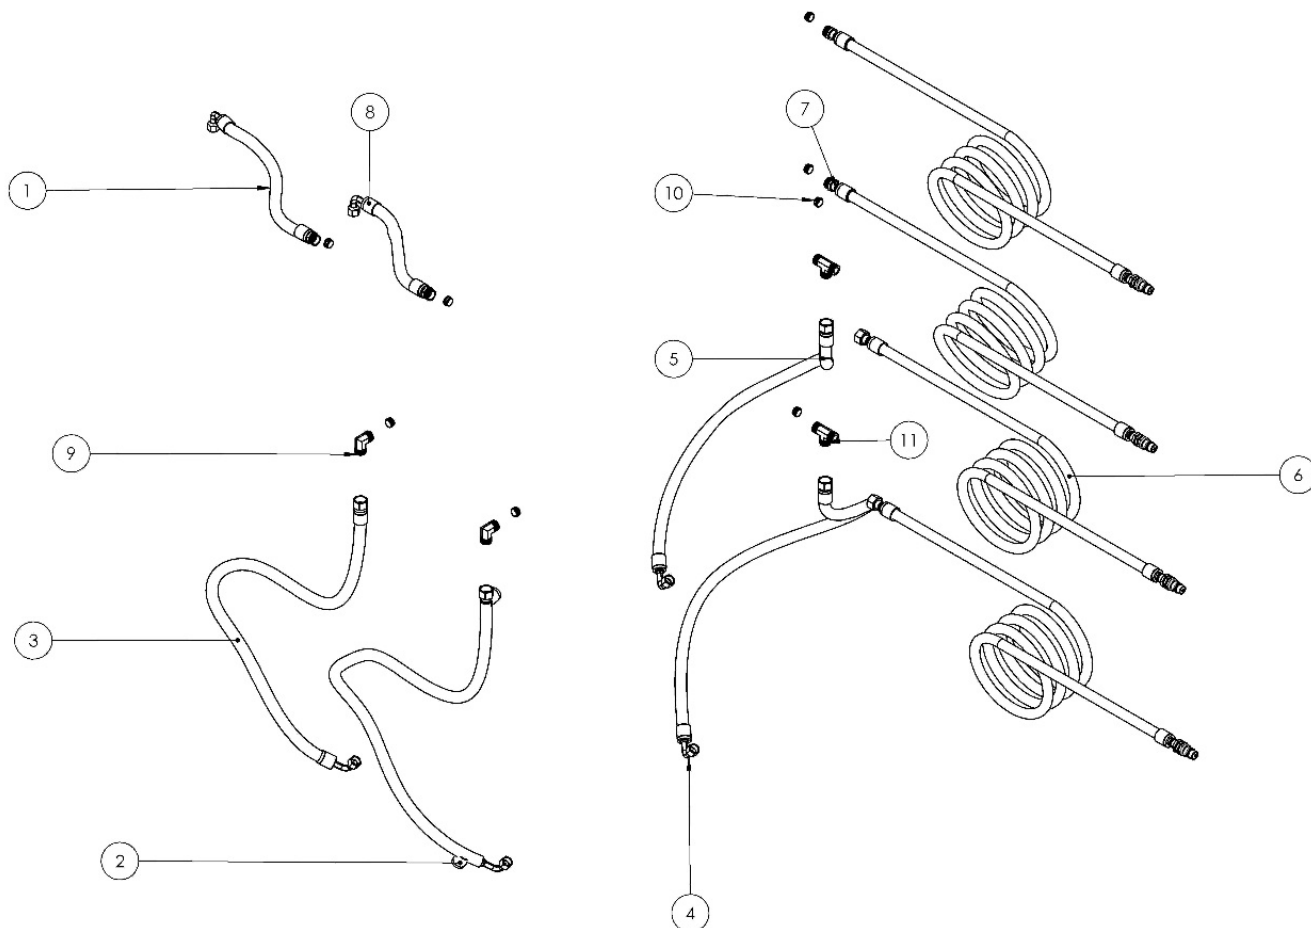

HOSE KIT

REF.	CODE	DESCRIPTION	QUANTITY/KIT
1	200130007	HOSE SET	1
2	200130009	HOSE SET	1
3	200130009.1	HOSE SET	1
4	200130009.2	HOSE SET	1
5	200130009.3	HOSE SET	1
6	111130002	HOSE SET	2
7	111130003	HOSE SET 1/2" x 4100 mm	2
8	200130007.1	HOSE SET	1
9	900160007	CURVE 90° JIC 3/4"	2
10	900160010	RING FOR TUBES 16x2	8
11	900160006	T TUBE M24- 16mm	2
*	200140005	HOSE KIT	*