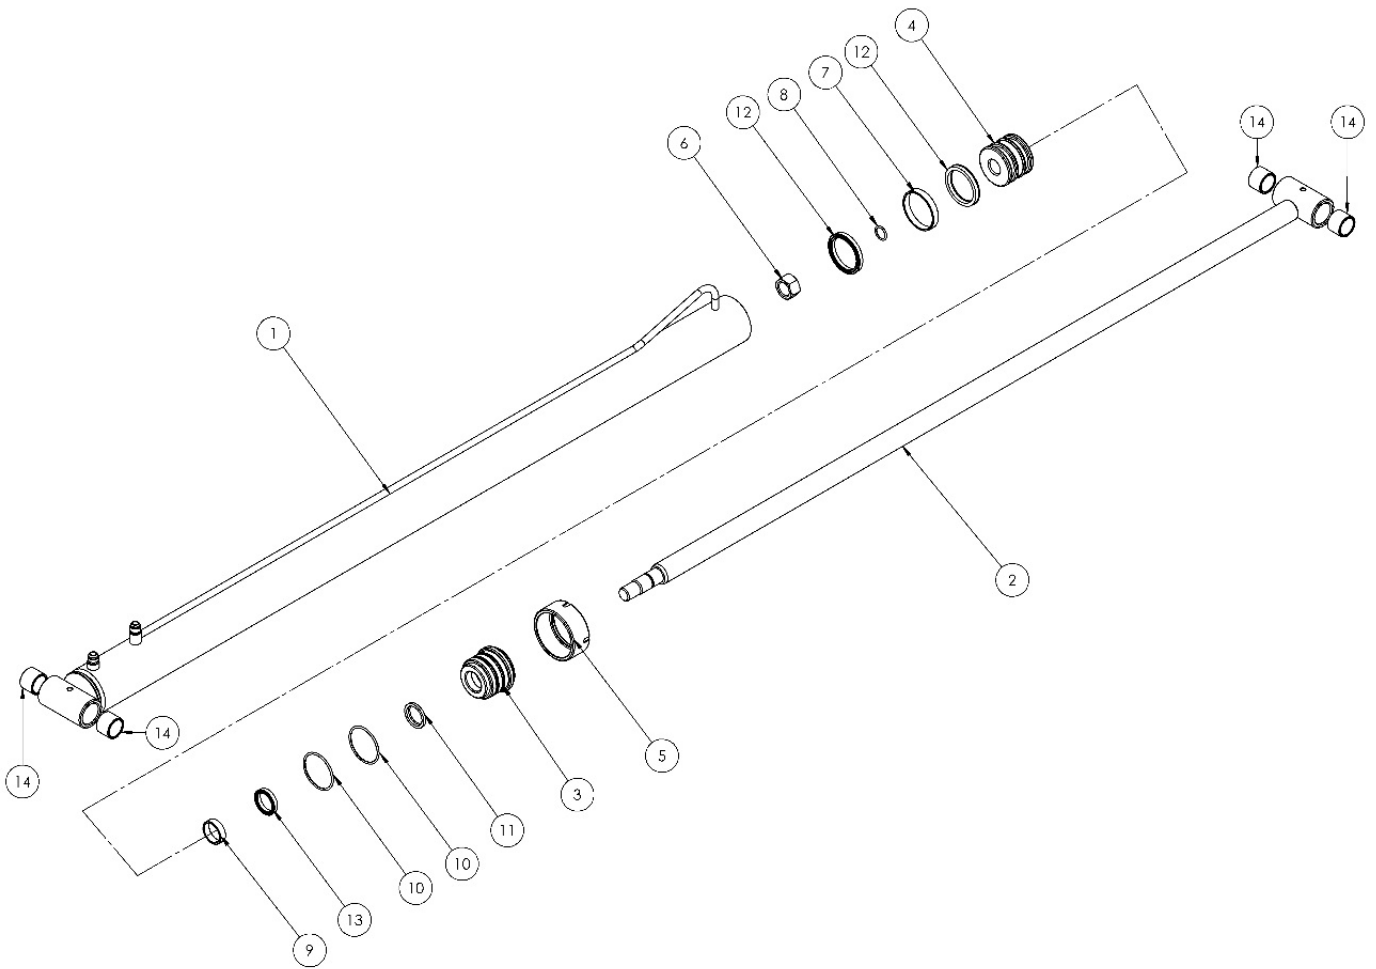

FRONT CYLINDER

REF.	CODE	DESCRIPTION	QUANTITY/SET
1	200120033	CH- WELDED ASSEMBLY FRONT WINCH - TUBE	1
2	200120032	CH- WELDED ASSEMBLY FRONT WINCH - STEM	1
3	050310006	GUIDE LID	1
4	050410003	PLUNGER	1
5	050810004	NUT FOR TUBE	1
6	901160062	NUT 1" X 14F	1
7	900160068	GUIDE W2-3000-500	1
8	900160096	O RING 7358	1
9	900160117	GUIDE W2-1750-500	1
10	900160070	O RING 2231	2
11	900160065	SCRAPER D-1500	1
12	900160062	GASKET 2500 2500 375	2
13	900160061	GASKET 1870 1500 375	1
14	111140003	STEEL BUSHING	4
*	200130013	FRONT CYLINDER	*