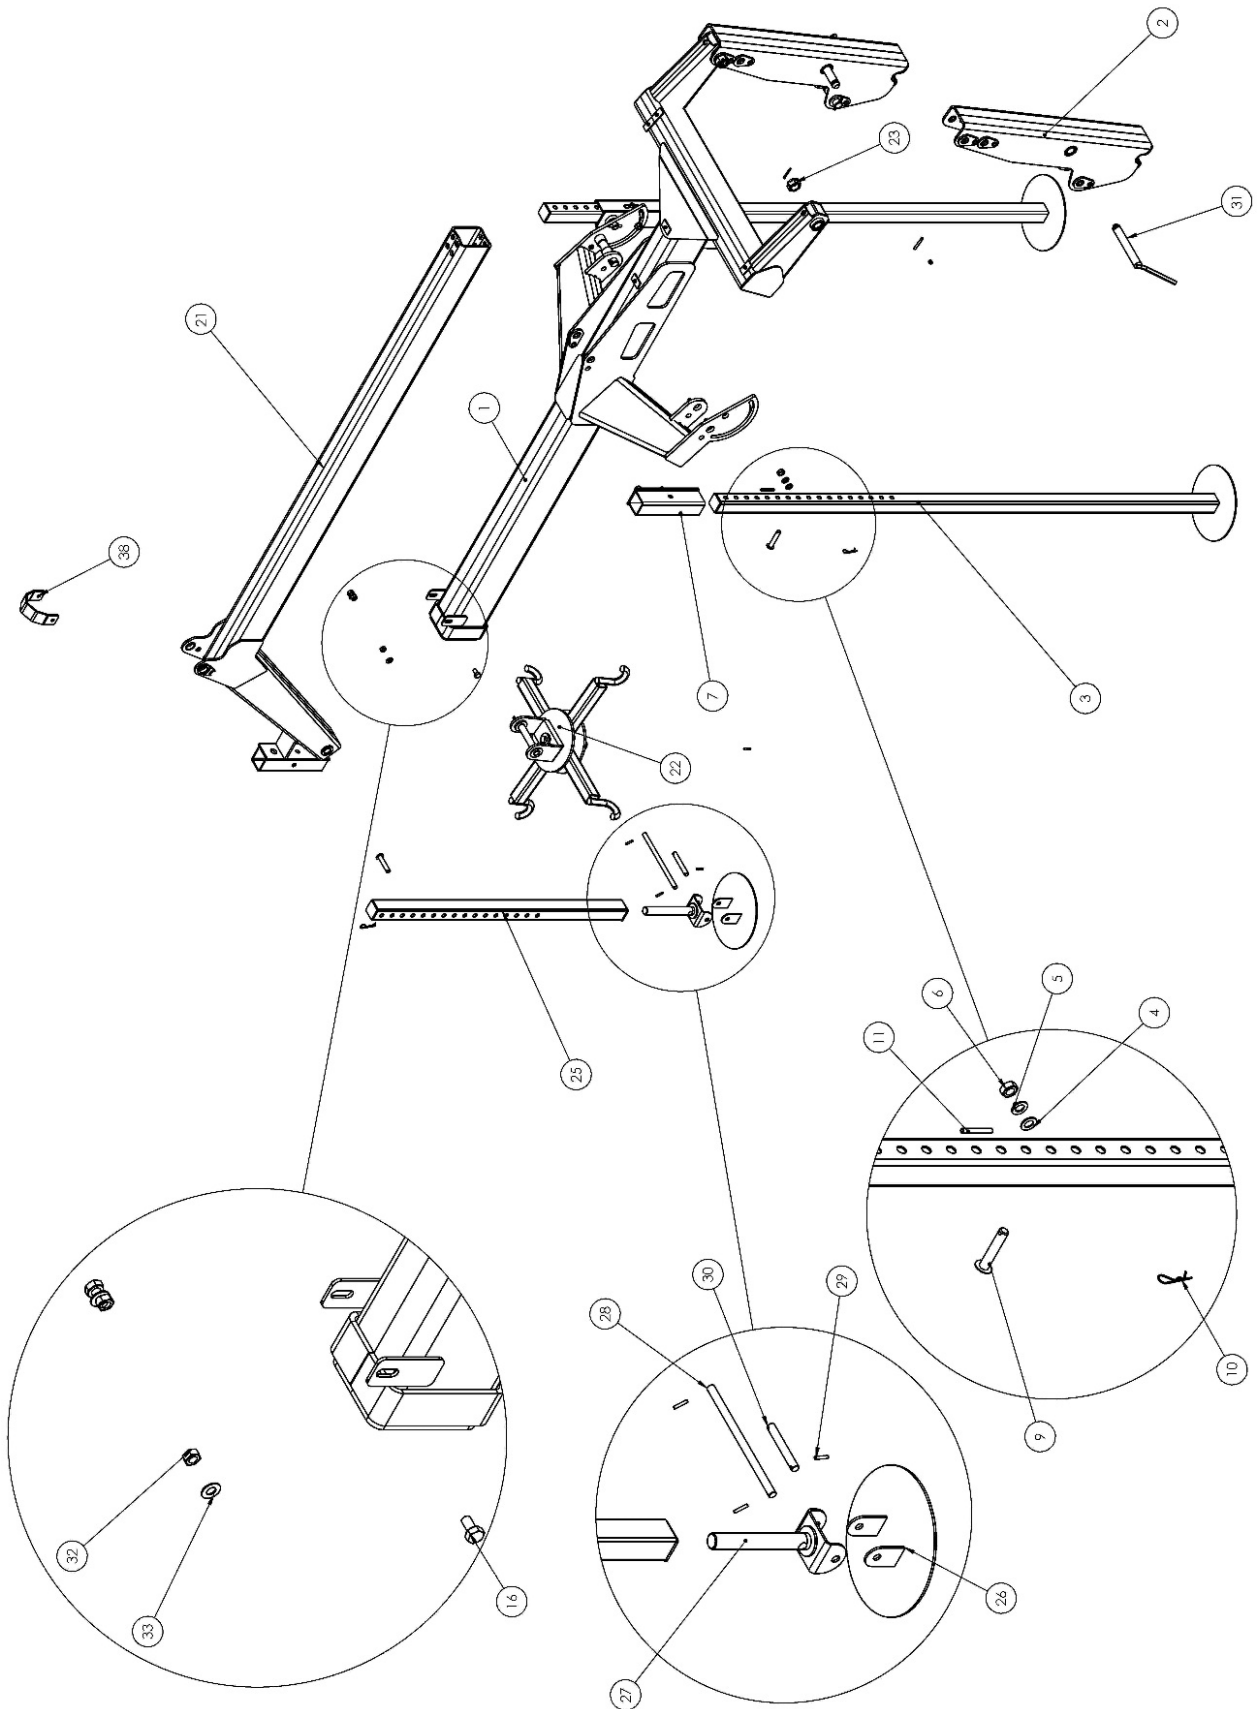

SPECIAL FRONT WINCH