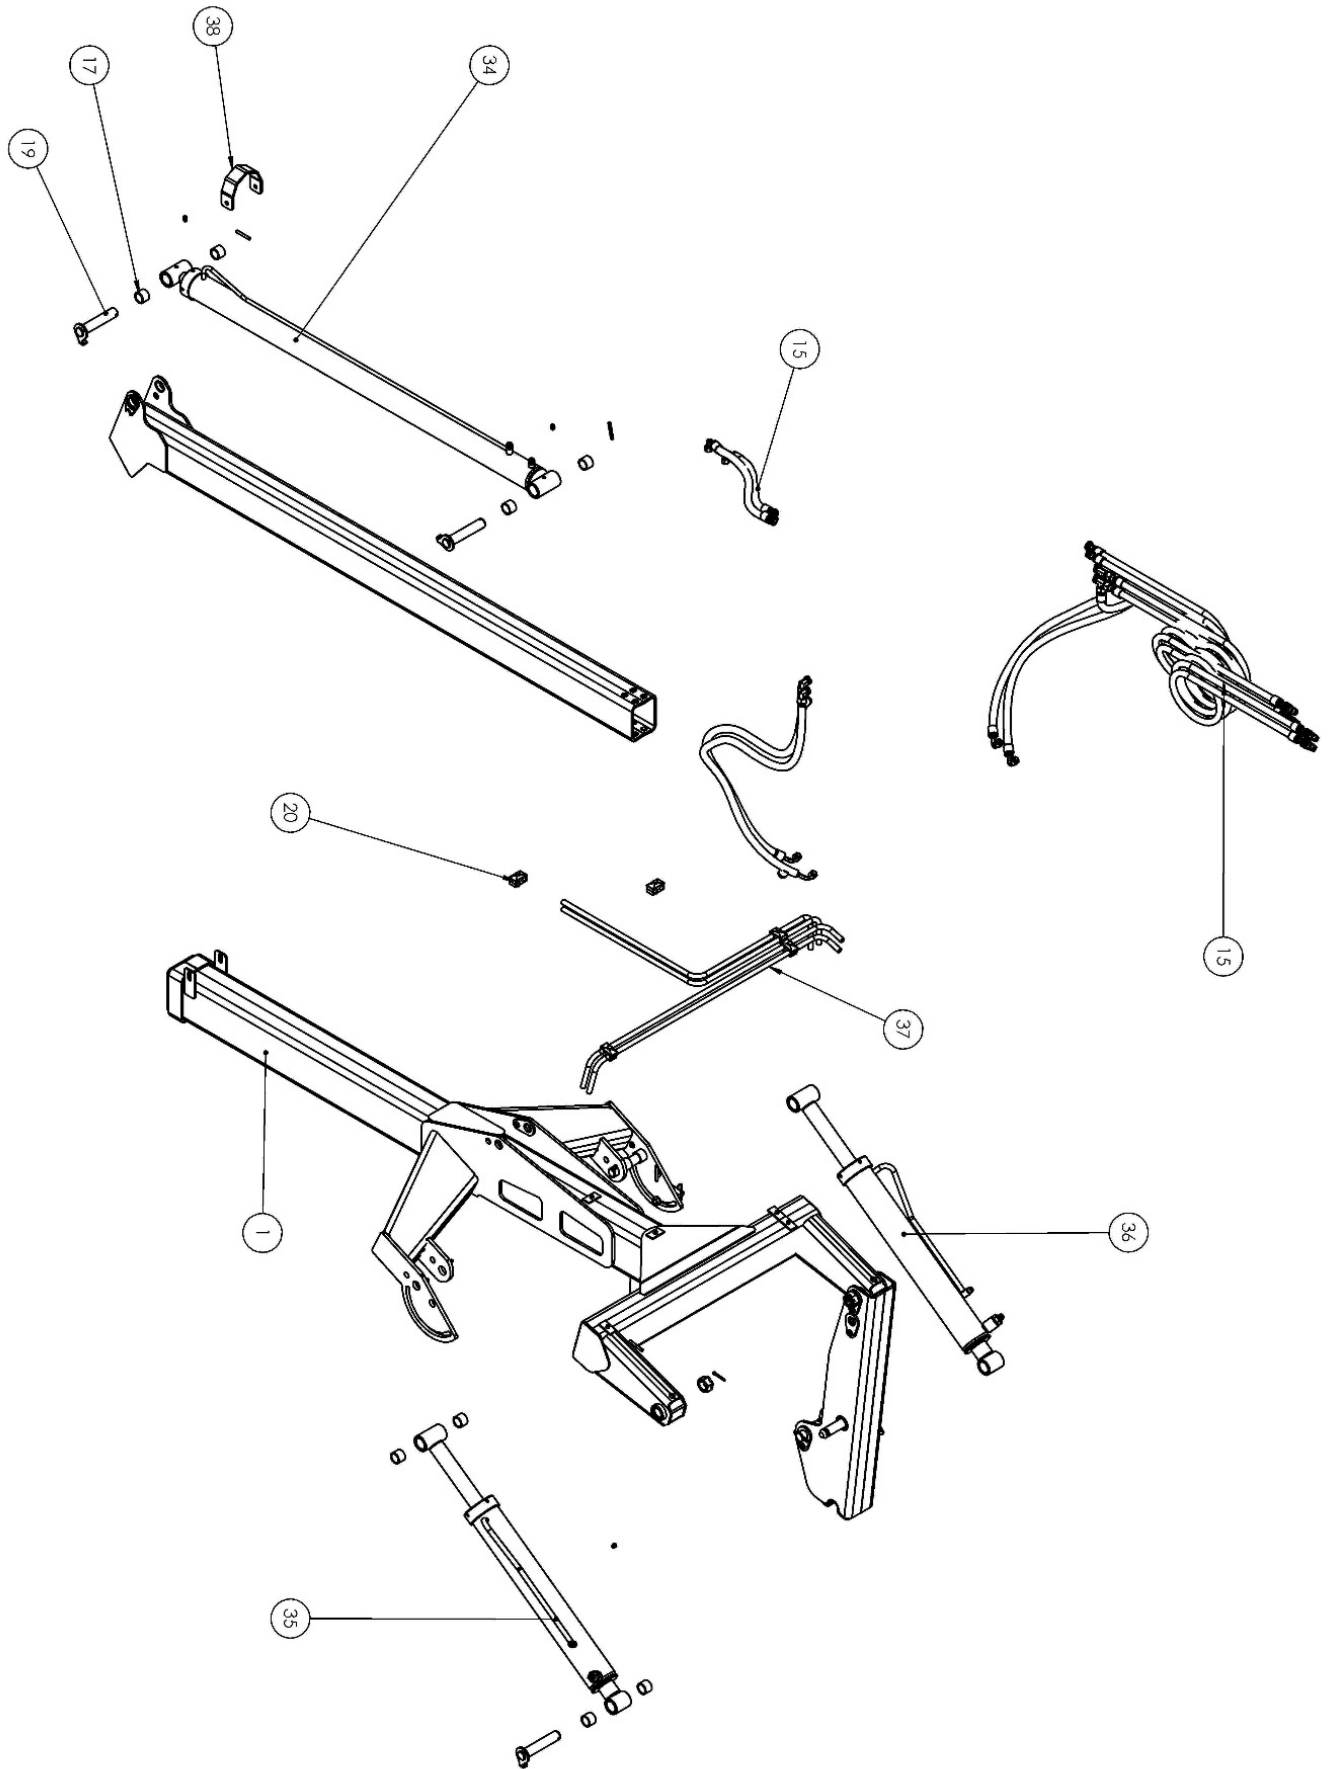

### SPECIAL FRONT WINCH

REF.	CODE	DESCRIPTION	QUANTITY/ SET
1	200120001	FRONT WINCH	1
2	200120010	FRONT WINCH TOWER	2
3	200120008	SUPPORT LEG	2
4	901060006	FLAT WASHER 5/8"	2
5	900960008	LOCK WASHER 5/8"	2
6	901160015	HEXAGONAL NUT 5/8" UNF 18F/"	2
7	200120017	SUPPORT LEG BRACKET	2
8	111120014	CYLINDER UPPER PIN	3
9	200120020	PIN	3
10	900660001	R PIN 1/8"X70	3
11	900560001	CLAMPING PIN 8x60mm	9
12	900460001	COTTER PIN 3/16"X2.1/2"	2
13	900260002	GREASE CUP 1/8" GAS 28F/" PROLONG. 57mm	2
14	112250004	BIG BAG HOOK PIN	1
15	200140005	HOSE KIT	1
16	901360171	HEXAGON HEAD SCREW 8.8 1/2" X 1" 13F/"	2
17	111140003	STEEL BUSHING	16
18	900260001	SHORT GREASE CUP 1/8" GAS	7
19	200220009	CYLINDER LOWER PIN	3
20	900160011	TUBE DOUBLE CLAMP 16mm	5
21	200120005	SMALLER ARM	1
22	112520002	BIG BAG HOOK	1
23	901160001	CASTLE NUT M30X2	2
24	203040008	SLIDING	4
25	200190011	JACK TUBE	1
26	200190009	SUPPORT LEG	1
27	900190010	SPINDLE JACK	1
28	200190012	HANDLE	1
29	900560004	CLAMPING PIN 6x30	4
30	200190013	TURNOVER PIN SUPPORT LEG	1
31	111120013	LOCK PIN	2
32	901160016	HEXAGONAL NUT 1/2" 13F/"	2
33	901060005	FLAT WASHER 1/2"	2
34	200130013	BOOM CYLINDER FRONT WINCH	1
35	131330005	RIGHT SIDE CYLINDER	1
36	131330006	LEFT SIDE CYLINDER	1
37	200140004	PIPING KIT FRONT WINCH	1
38	200110061	CLAMP CYLINDER ADVANCE	1
*	<b>200130001</b>	<b>SPECIAL FRONT WINCH</b>	<b>*</b>